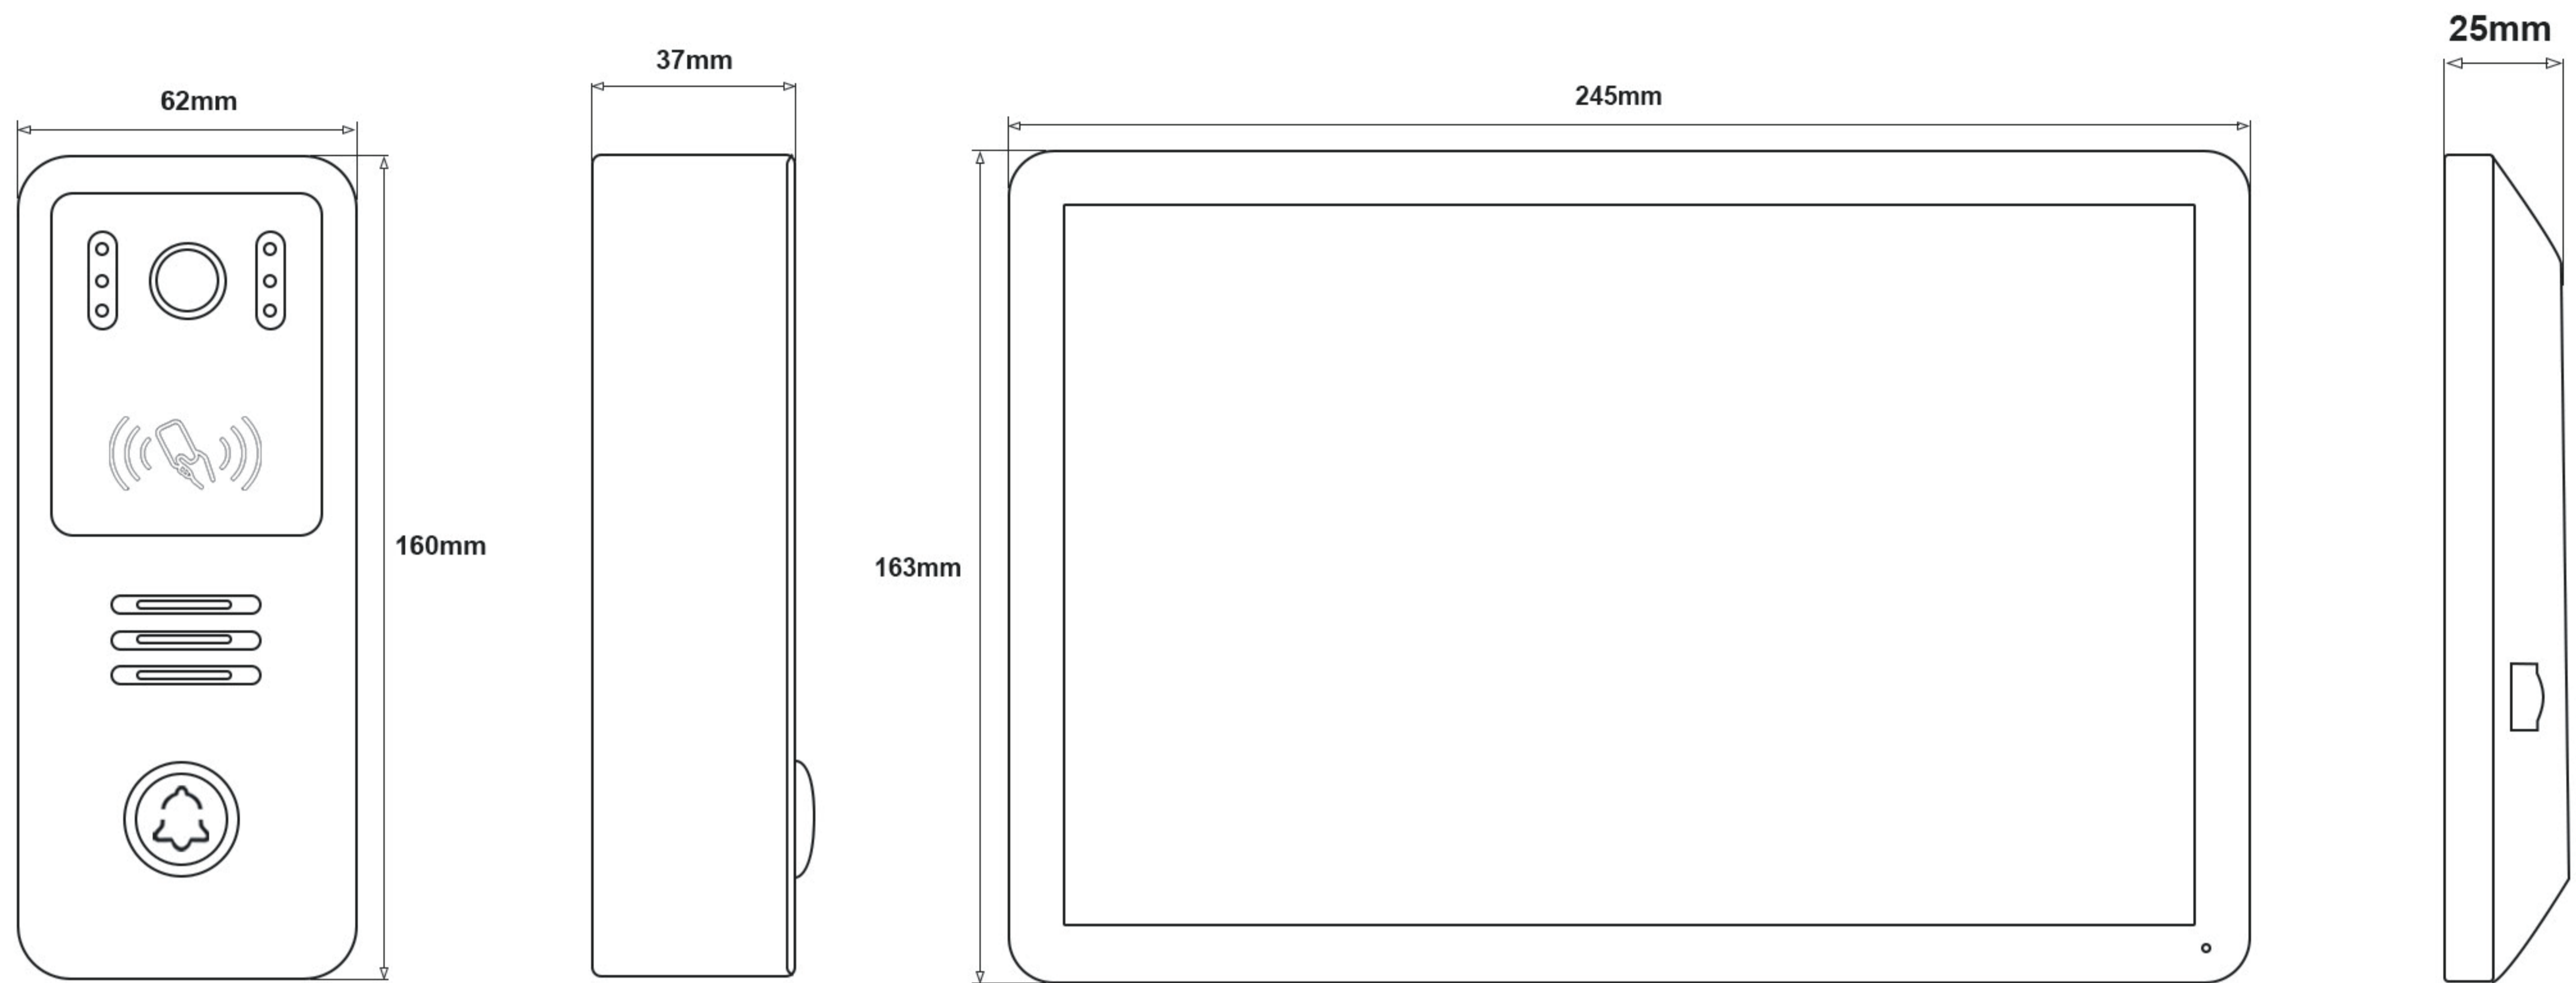

2 Wire 10.1 inch Villa Kit (IPS Glass Lense)

Size: