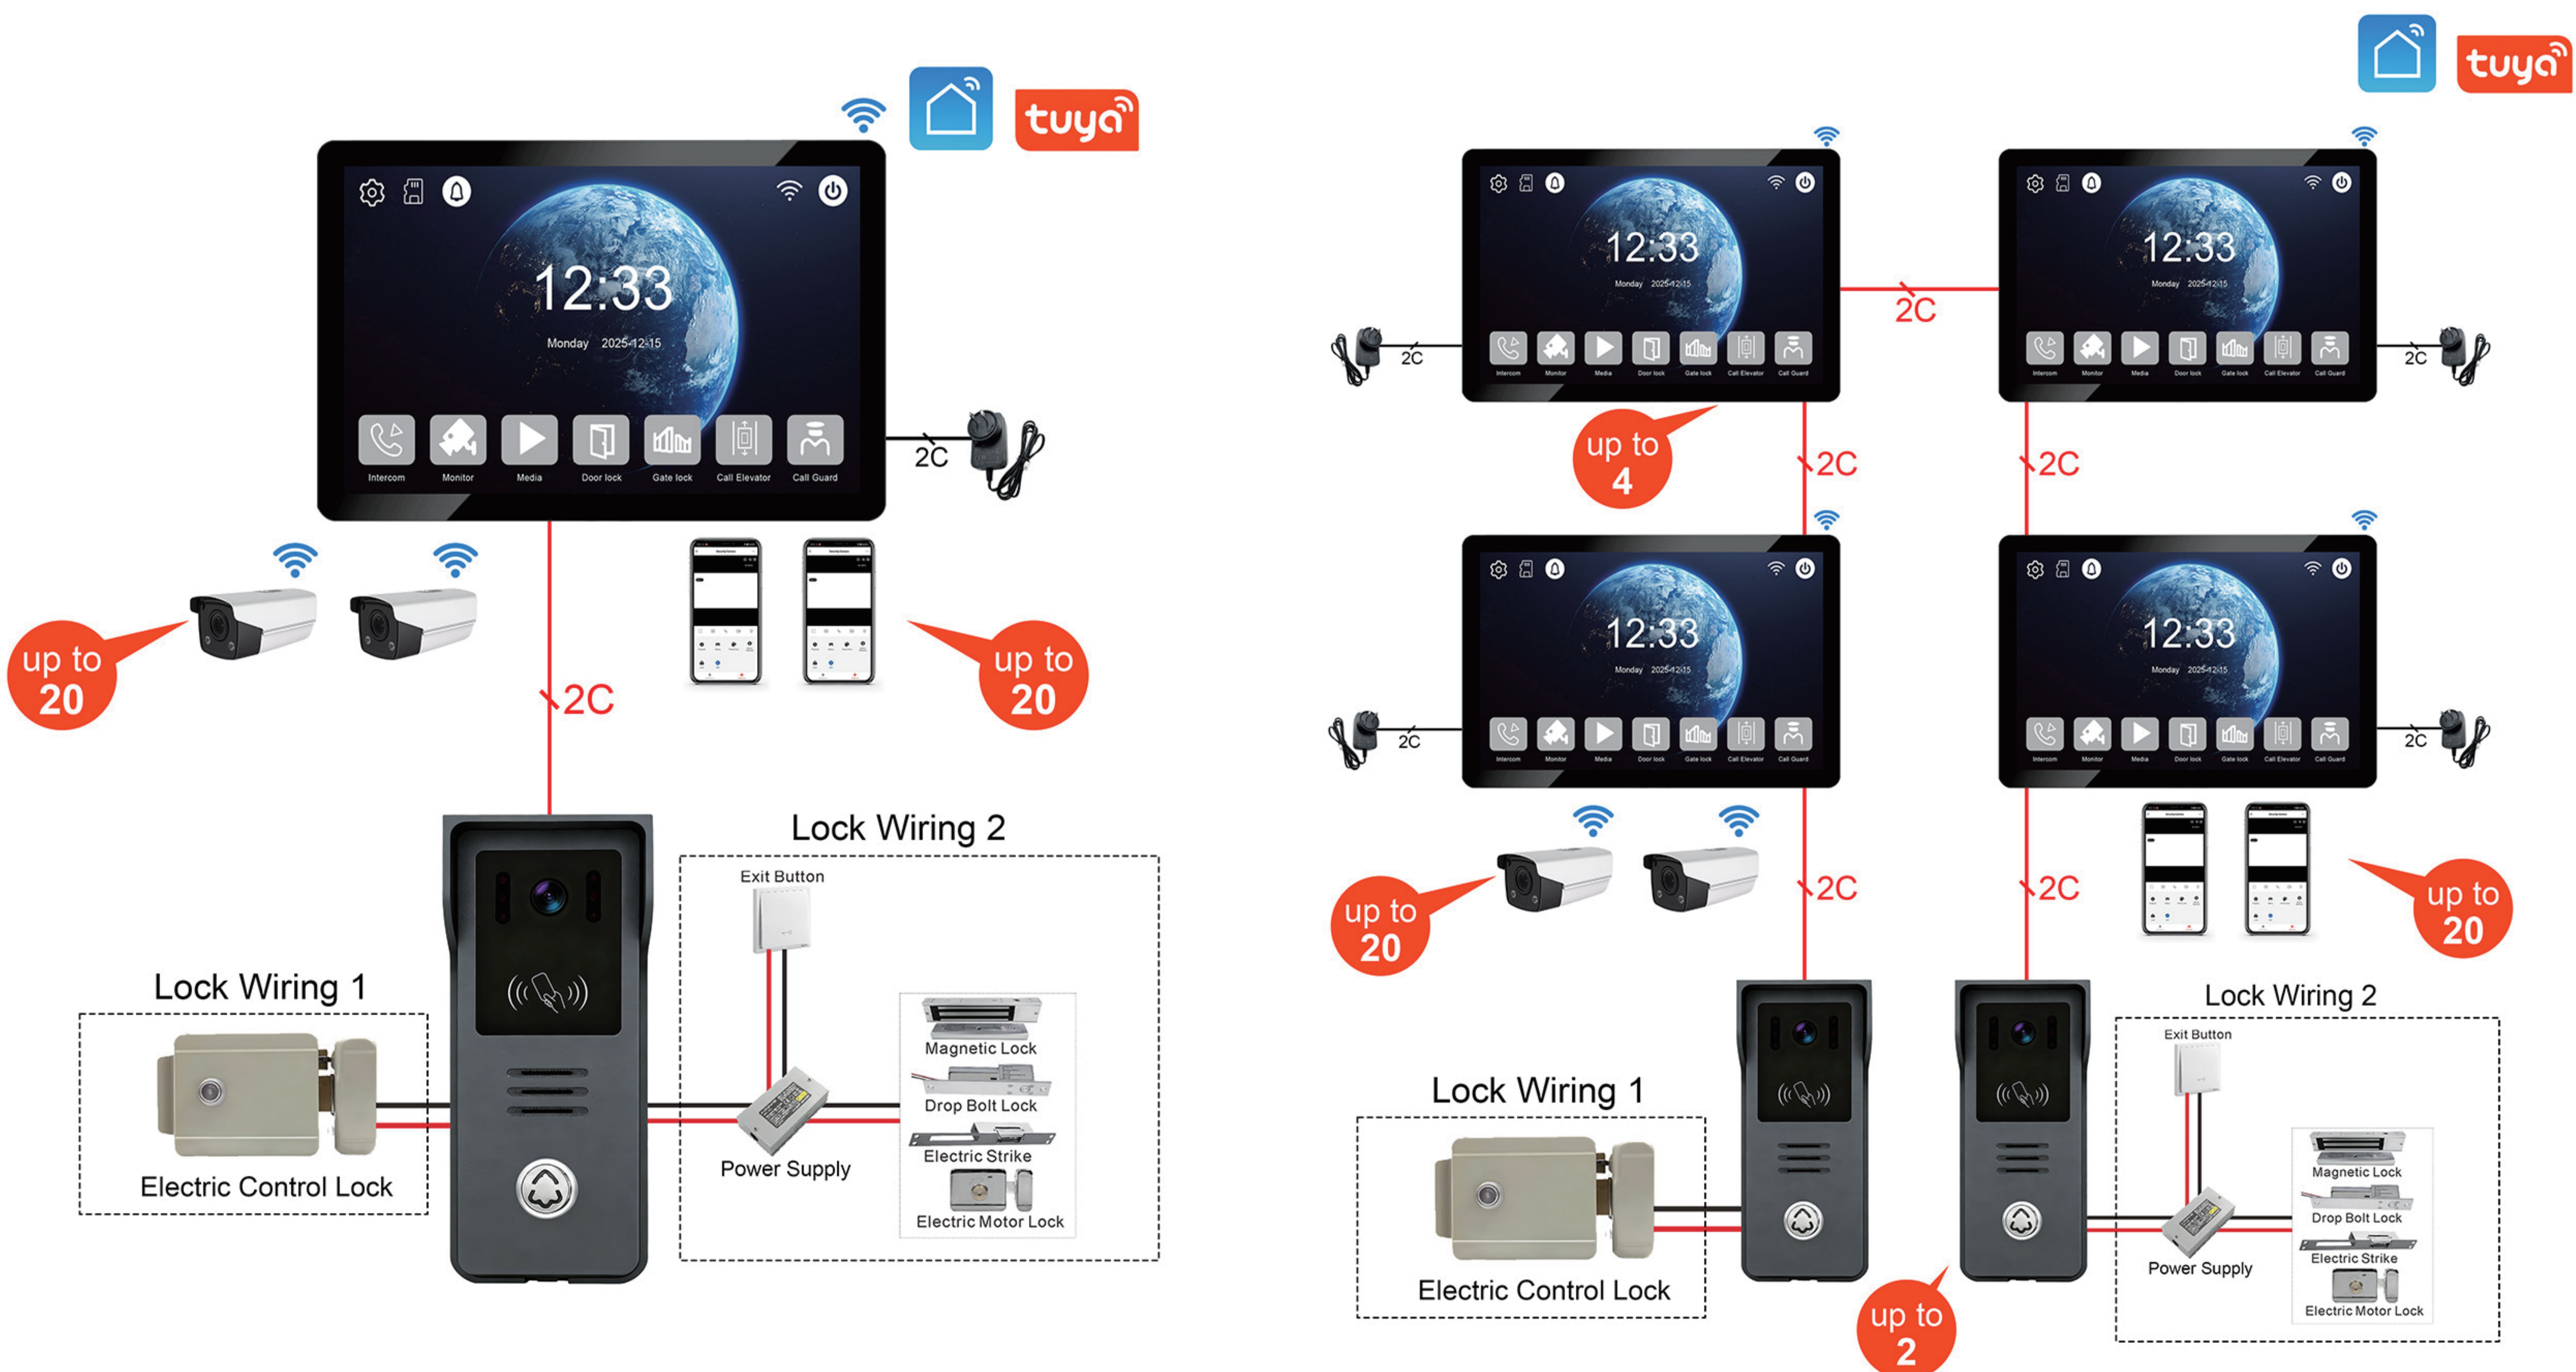

System Diagram: