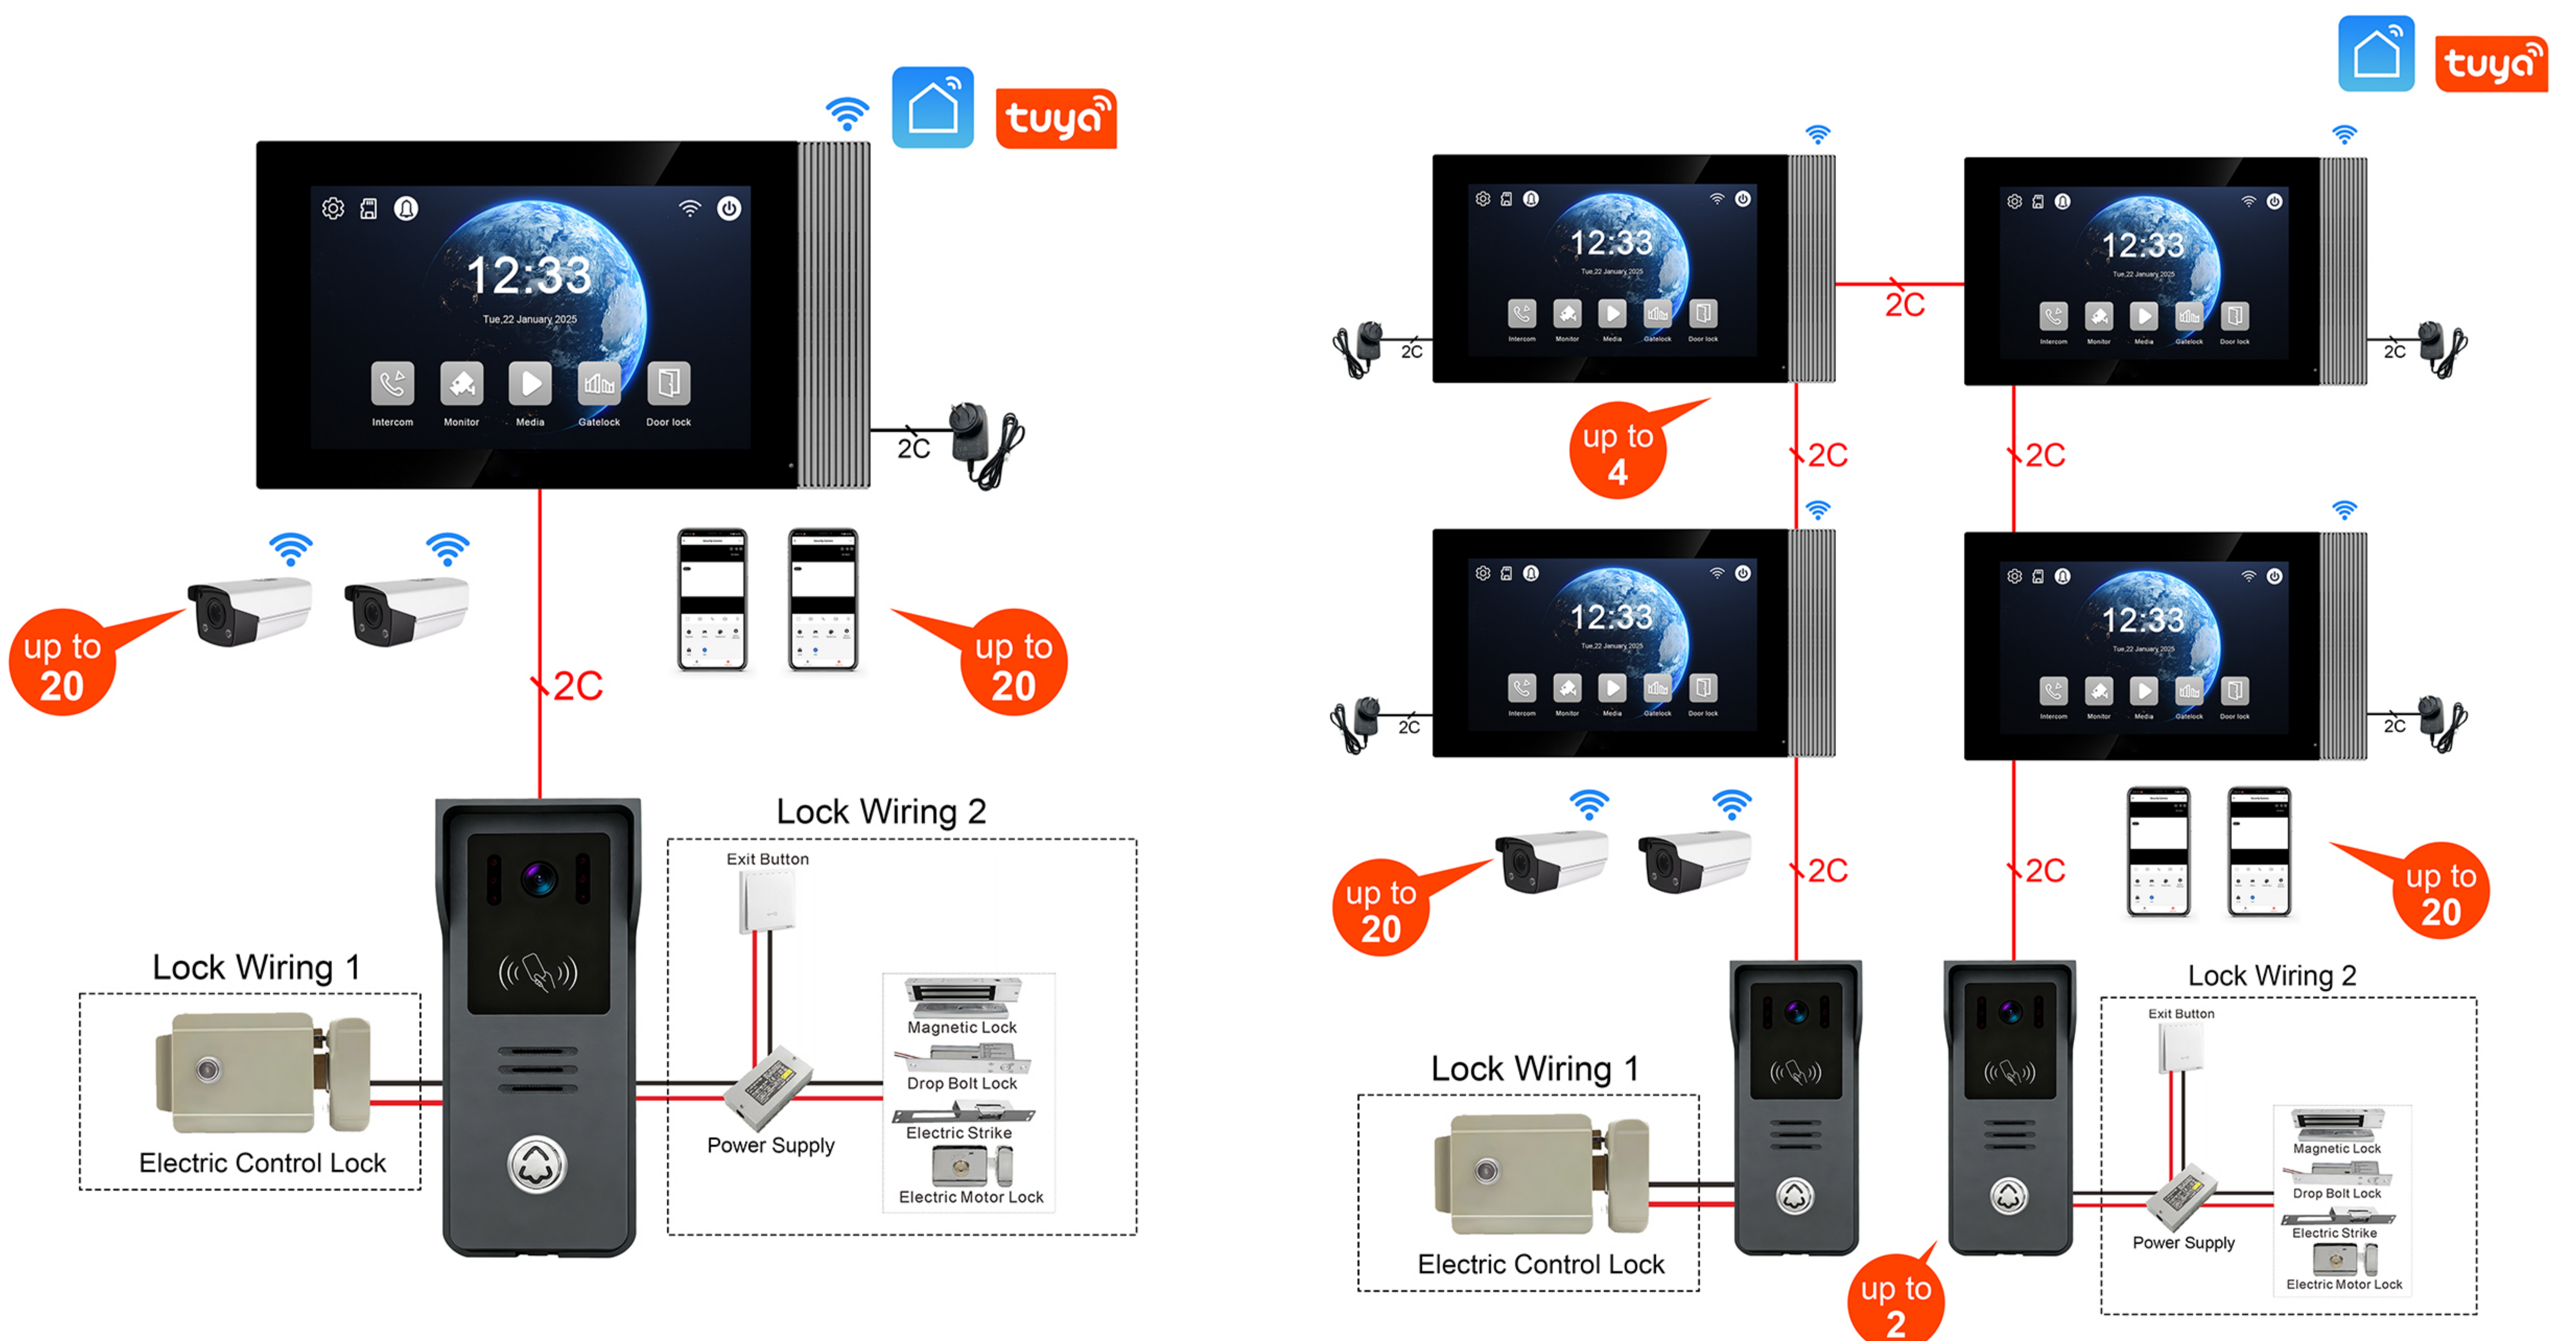

System Diagram: