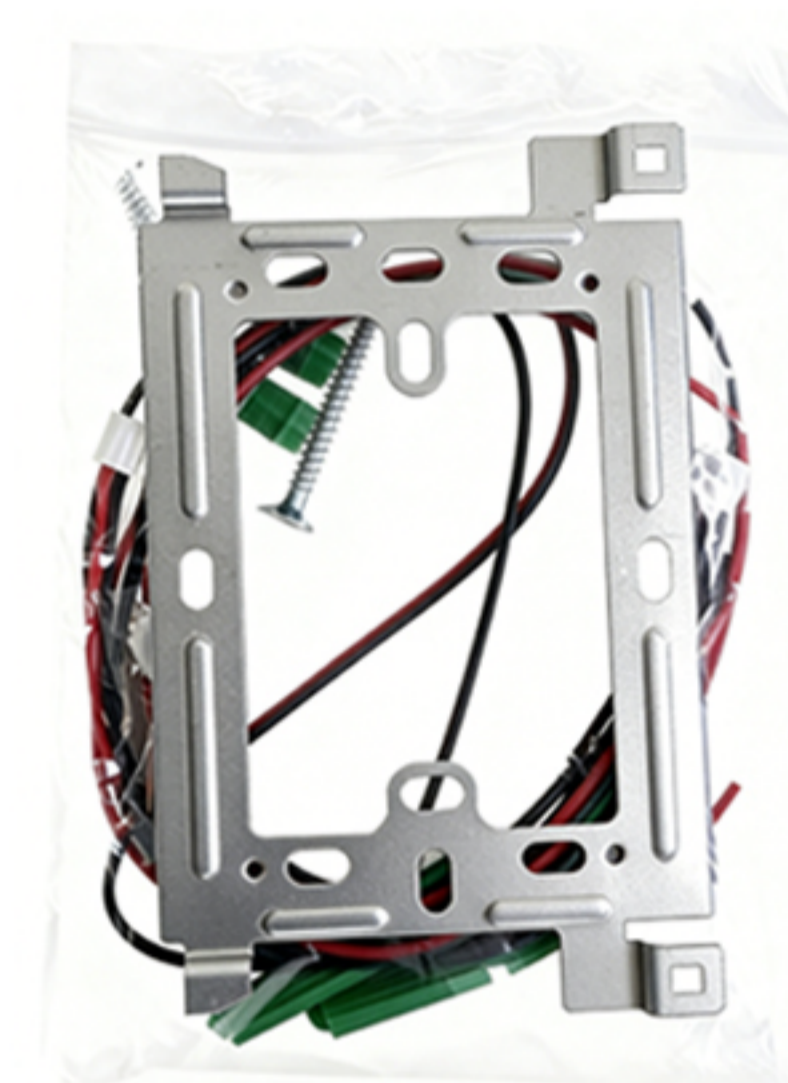

Mounting Bracket * 1