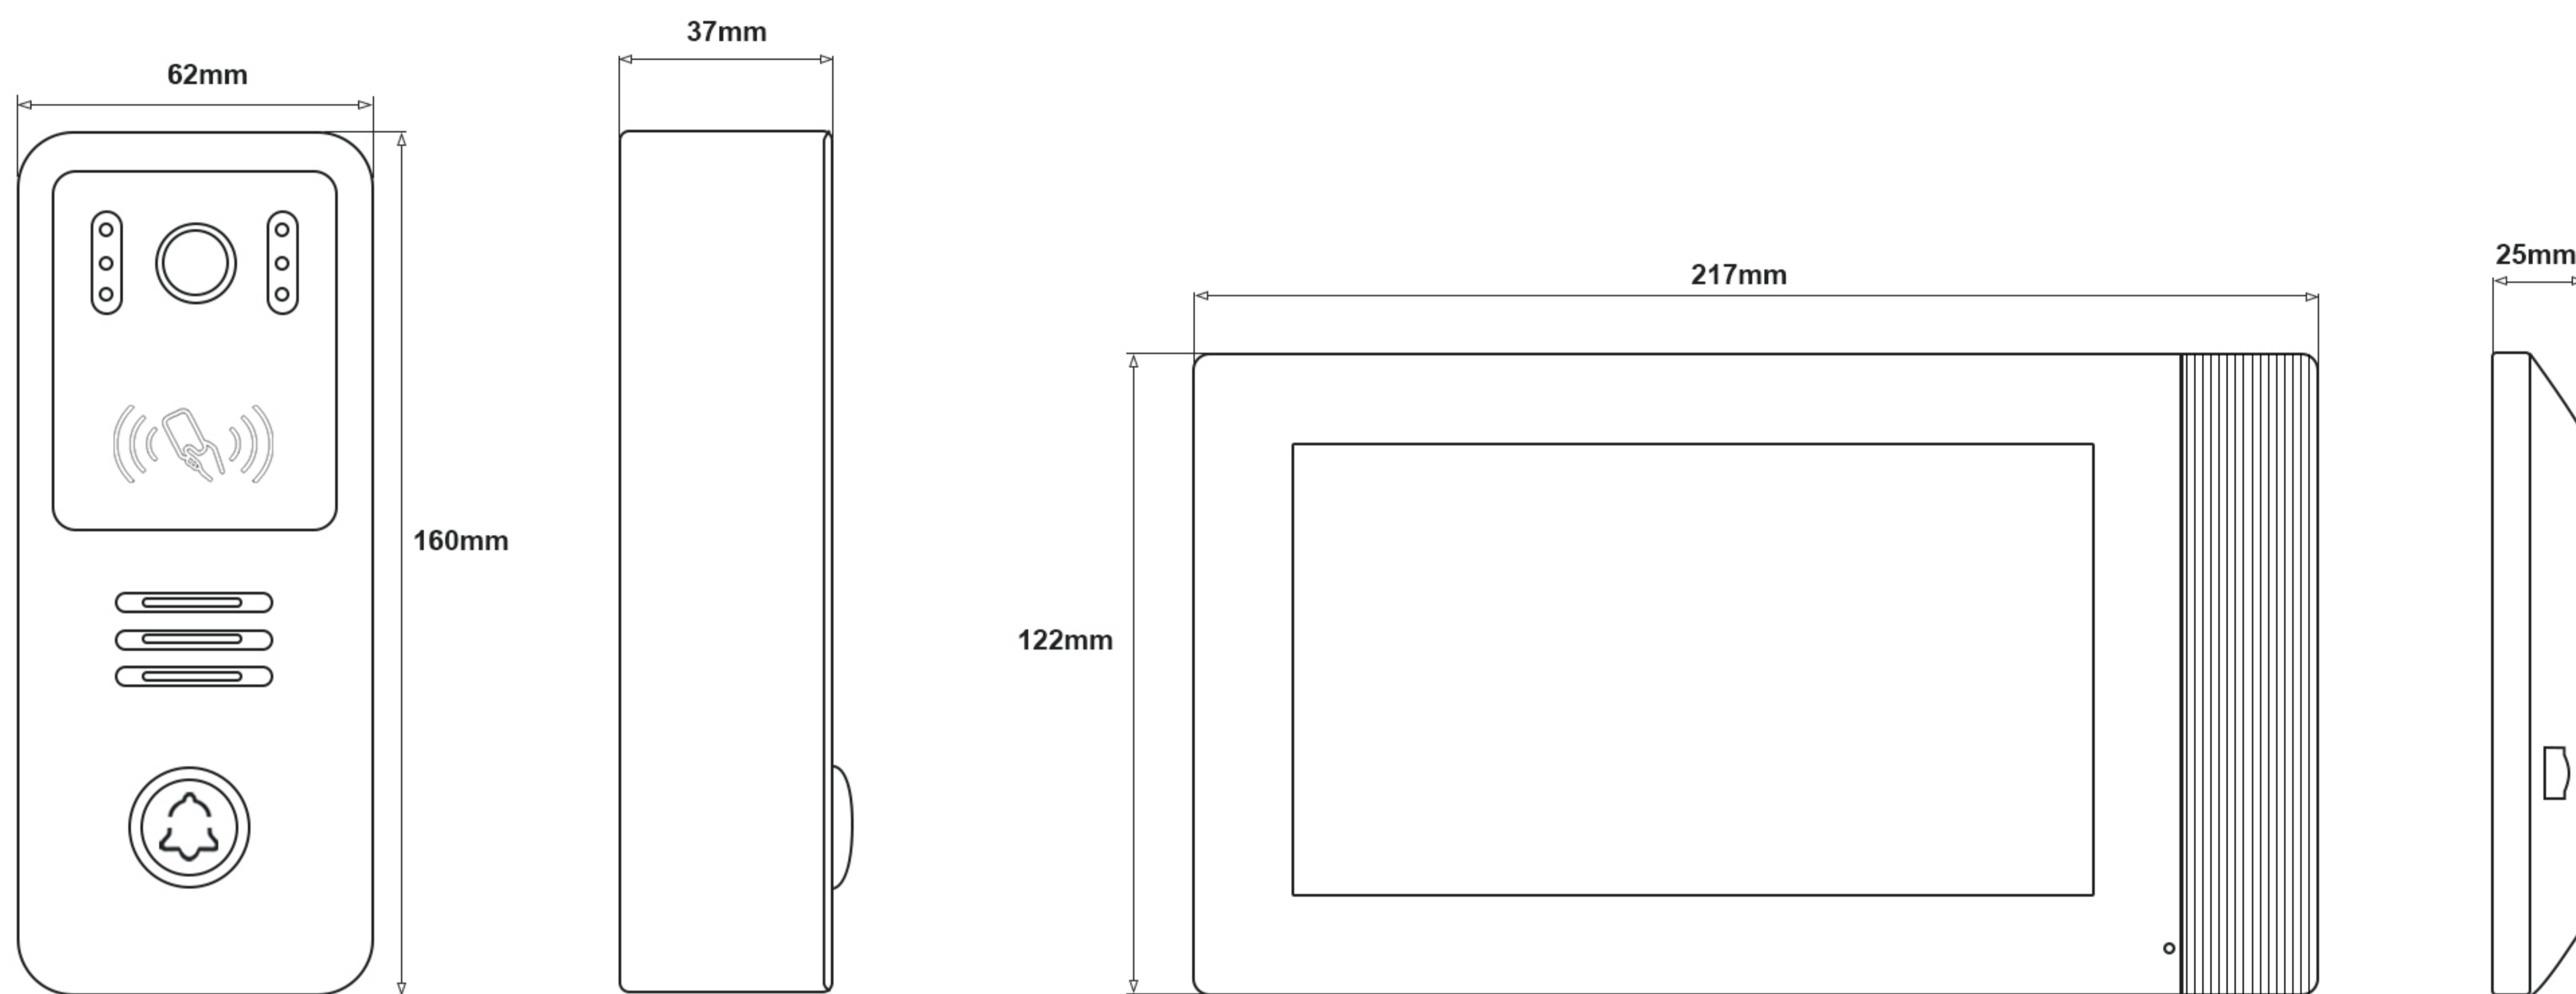

2 Wire 7 inch Villa Kit (IPS Glass Lense)

Size: