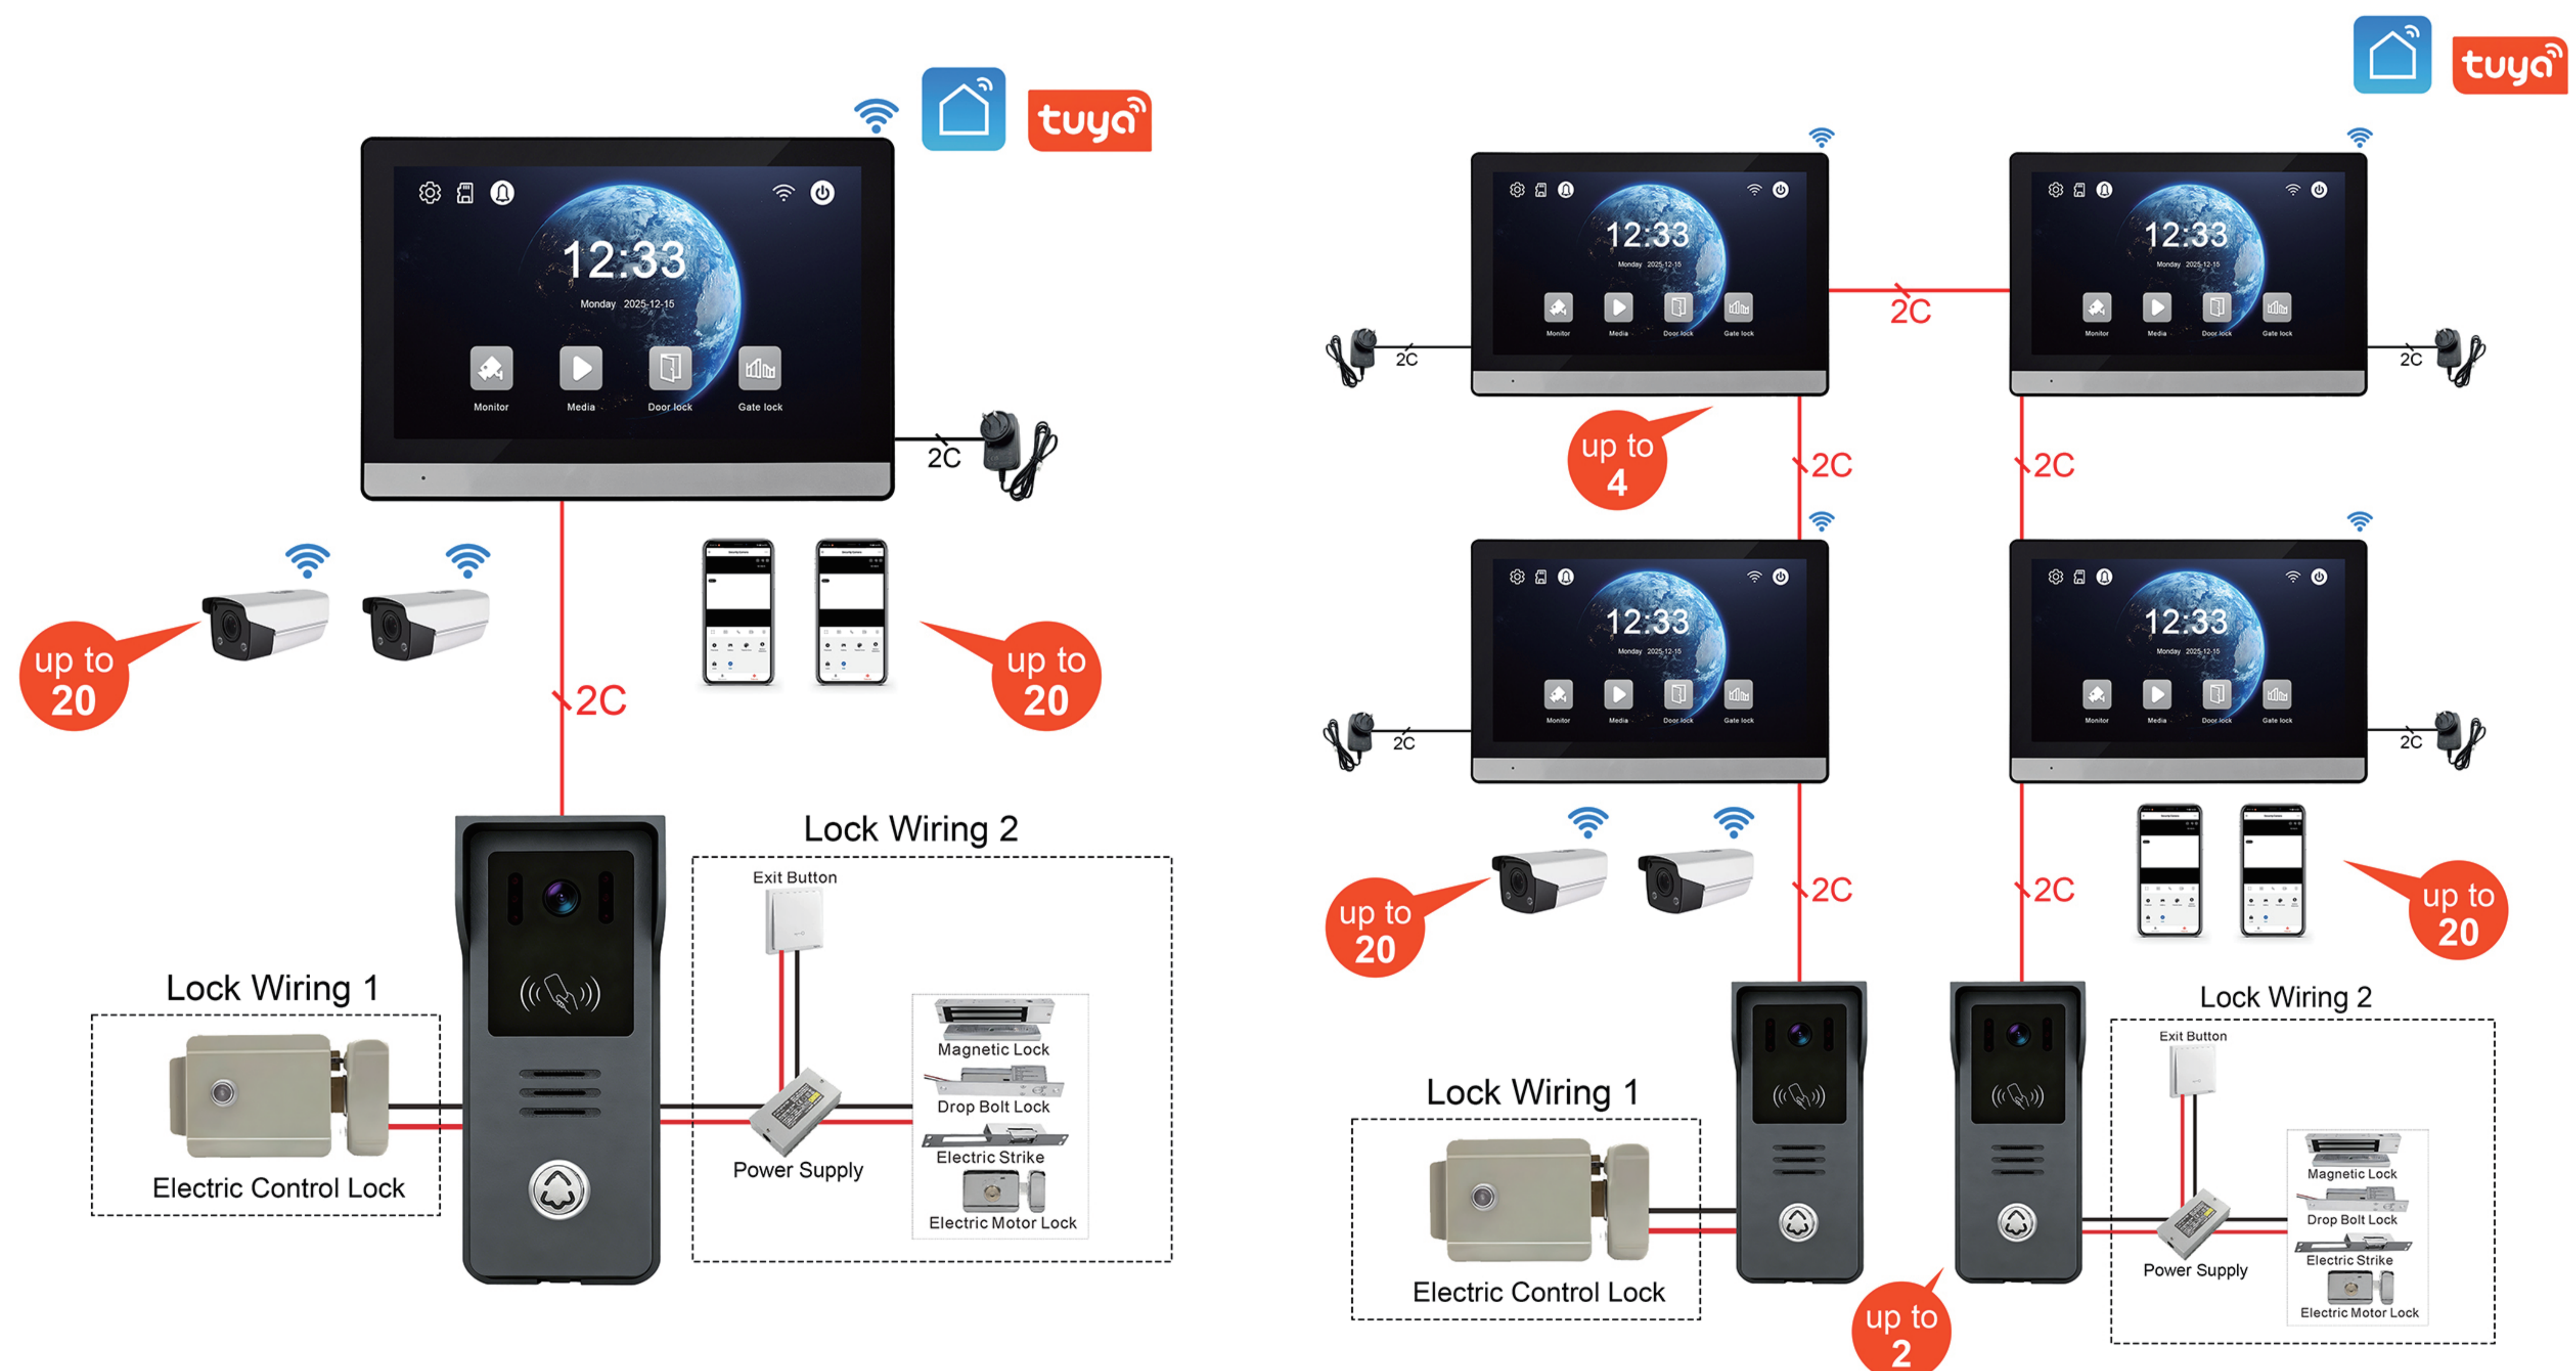

System Diagram: