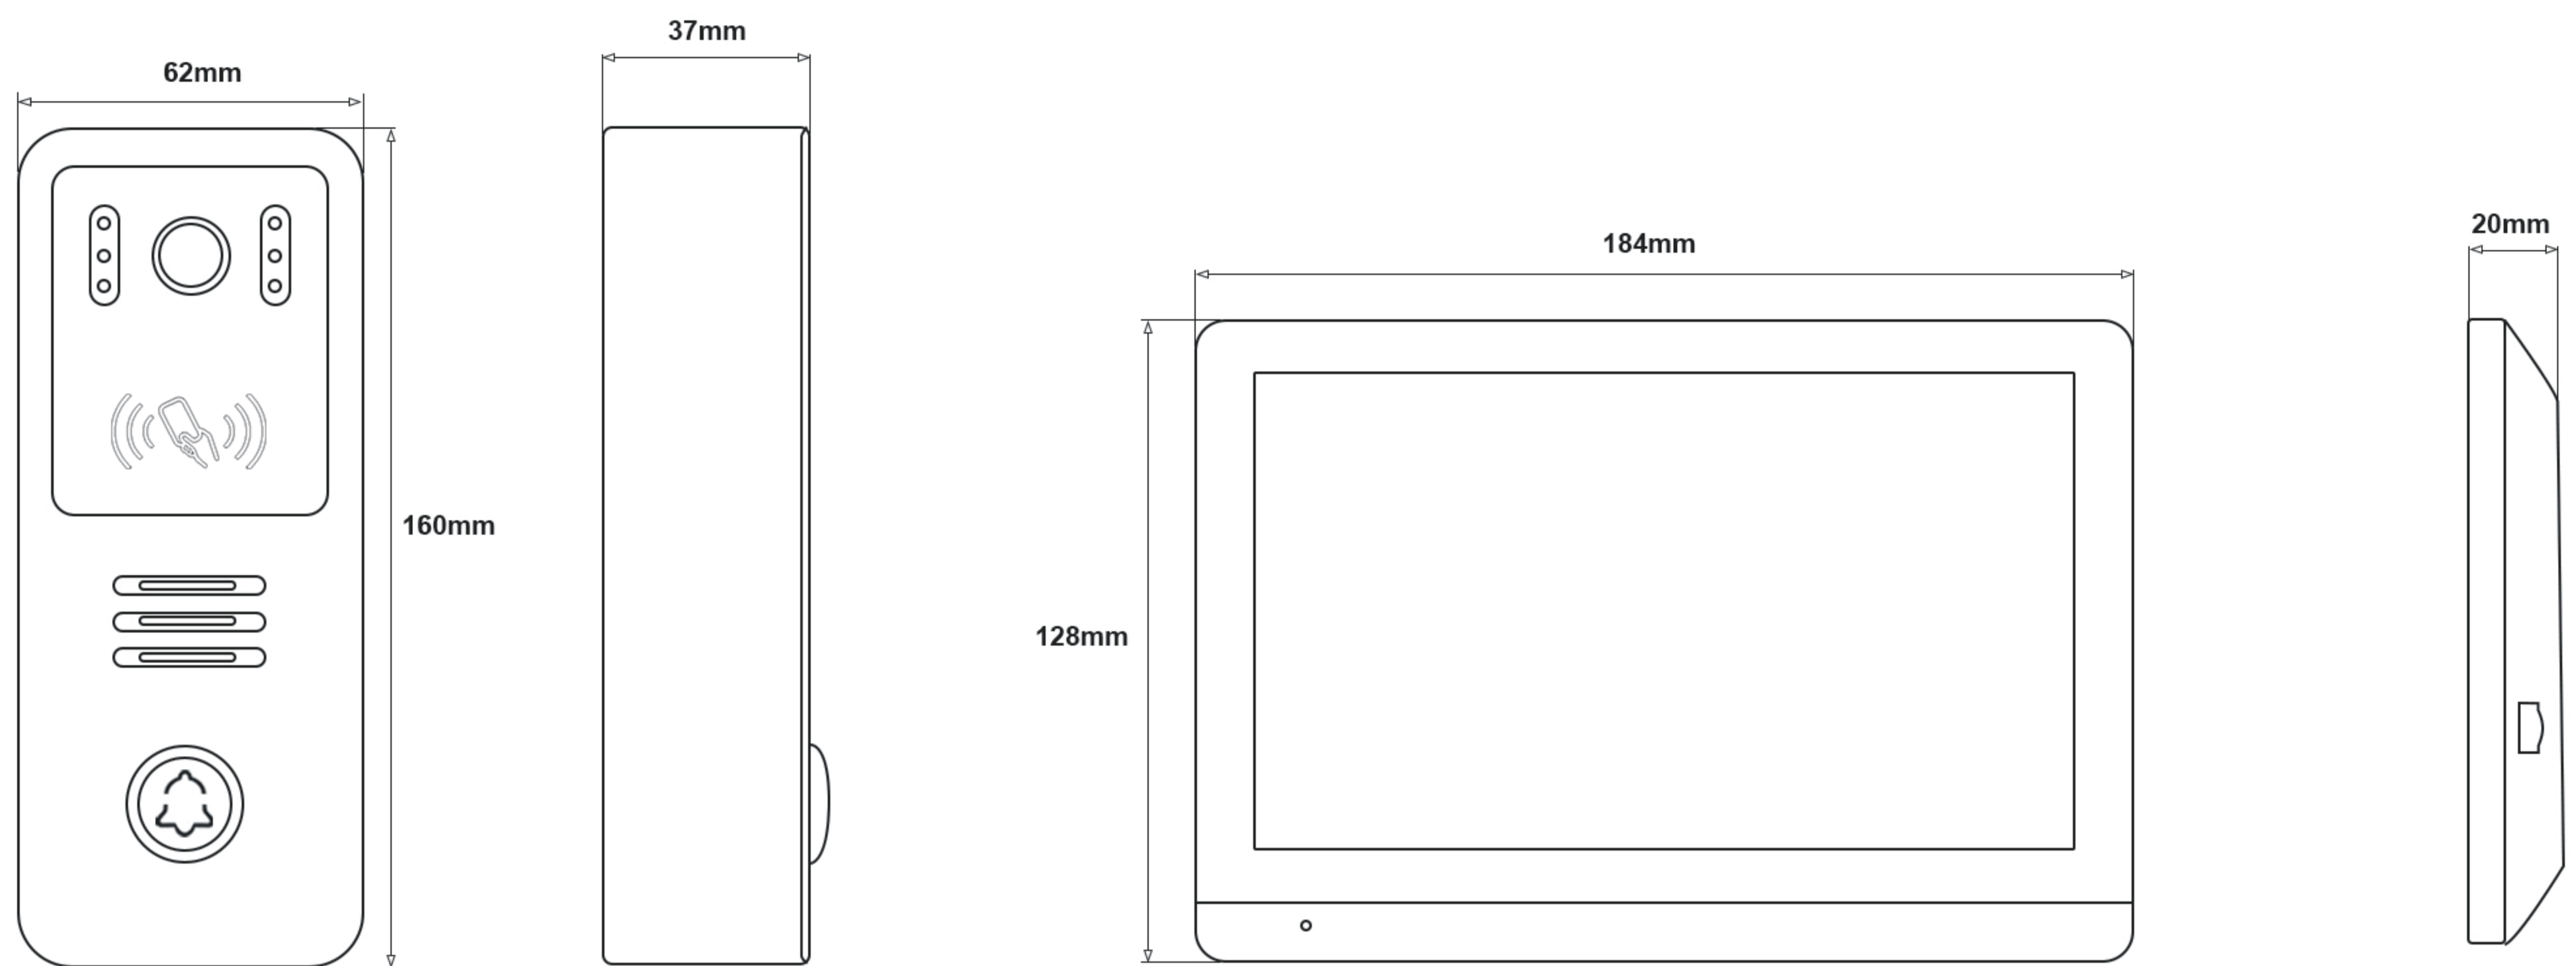

2 Wire 7 inch Villa Kit (IPS)

Size: