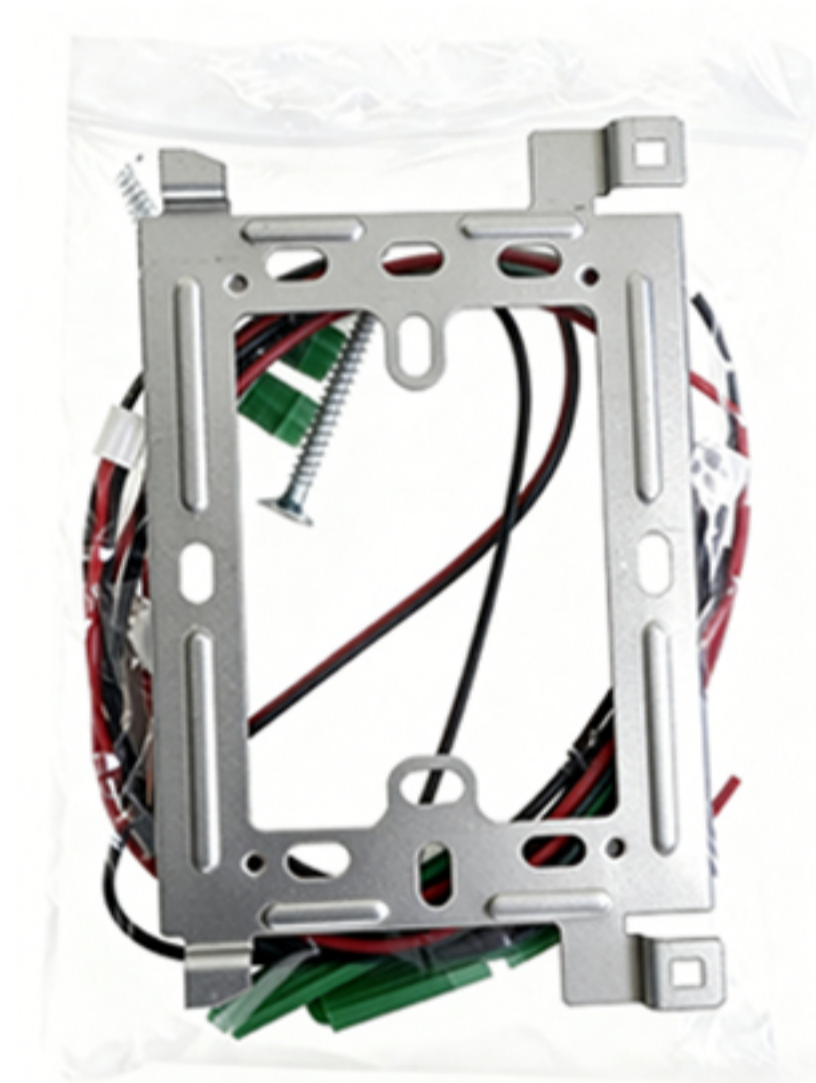

## What's Included the kit?

Package \* 1

Rain cover \* 1

Call panel \* 1

Indoor Monitor \* 1

Power Adaptor \* 1

Mounting Bracket \* 1

User Manual \* 1

## Not included (Available for fee)

Angle Bracket