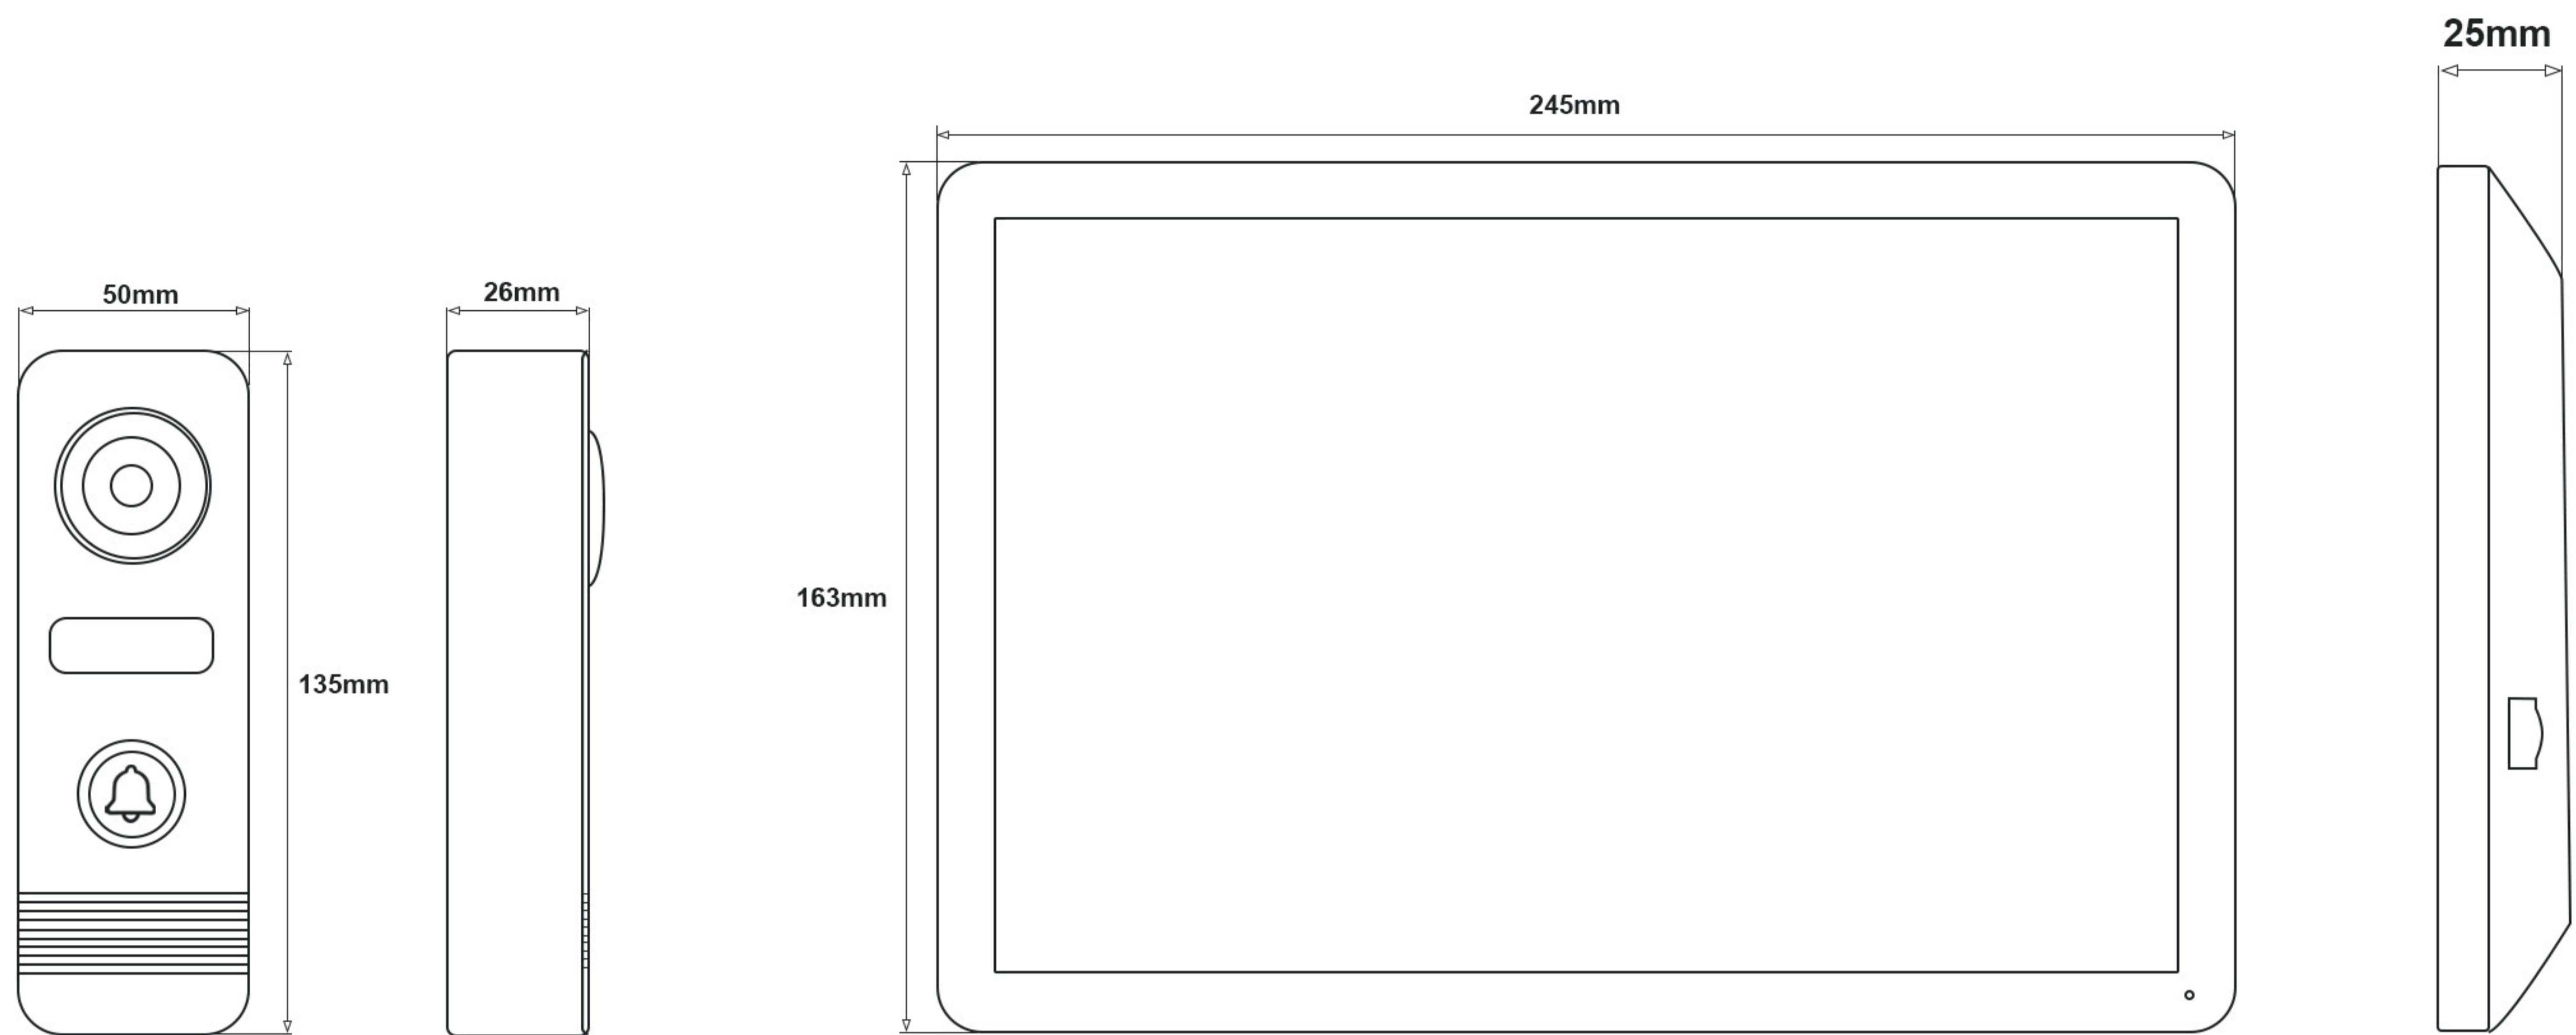

2 Wire 10.1 inch Villa Kit (IPS Glass Lense)

Size: