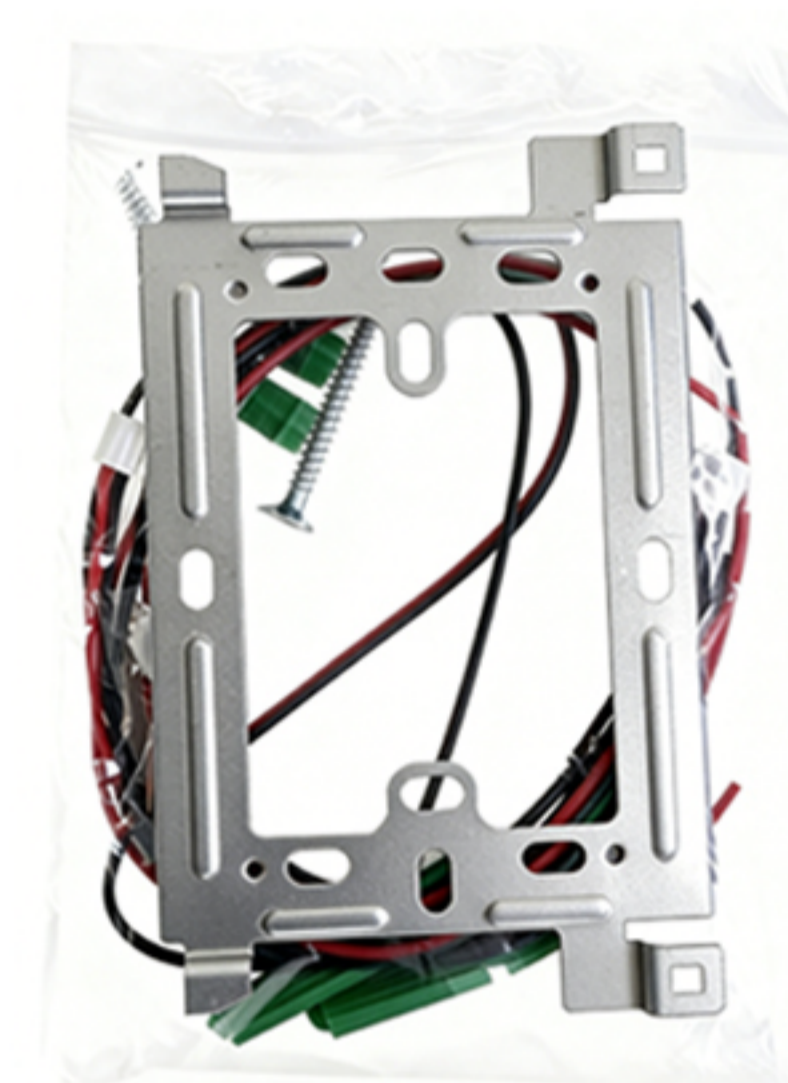

CE FC RoHS

2 Wire 10.1 inch Villa Kit (IPS Glass Lense)

Indoor Monitor	
Operation system	Linux operation system
Display screen	7" IPS HD Screen
Display resolution	1024*600
Audio input	1 microphone, pickup distance \leq 0.5 meters
Audio output	1 speaker
Audio intercom	Two-way audio communication
Audio quality	Noise suppression and echo cancellation
Communication Mode	IP
Tranmission Signal	TCP/IP
Distance	\geq 100 meters
Connection	2-wire cable, diameter \geq 0.2mm
WiFi	2.4G WiFi
Mobile App	Tuya or Smart life app
Language	English, Russian, Ukrainian, Polish, Portuguese, Arabic, Hebrew, French, German, Spanish, Italian, Czech, Turkish
Ringtone	10 Ringtones
Memory card	Max 128GB Micro SD card
Record	Photo / Video record
CCTV Camera	20 IP Cameras via ONVIF protocol
Power supply	DC 18V 1A / Customized internal power transformer(AC 110V-240V)
Power consumption	\leq 6 W
Working humidity	10% to 90%
Color	Black + Silver Edge
Materials	ABS plastic + Glass Mirror / Fireproof material when using internal power
Accessory	Bracket (include)
Dimension (L x W x H)	245 mm * 163 mm * 25 mm
Installation	Surface mounting / Wall-mounted

CE FC RoHS

2 Wire 7 inch Villa Kit (IPS Glass Lense)

Size:

System Diagram:

CE FC RoHS

What's Included the kit?

Package * 1

Rain cover * 1

Call panel * 1

Indoor Monitor * 1

Power Adaptor * 1

Mounting Bracket * 1

User Manual * 1

Not included (Available for fee)

Angle Bracket

Manufacturer