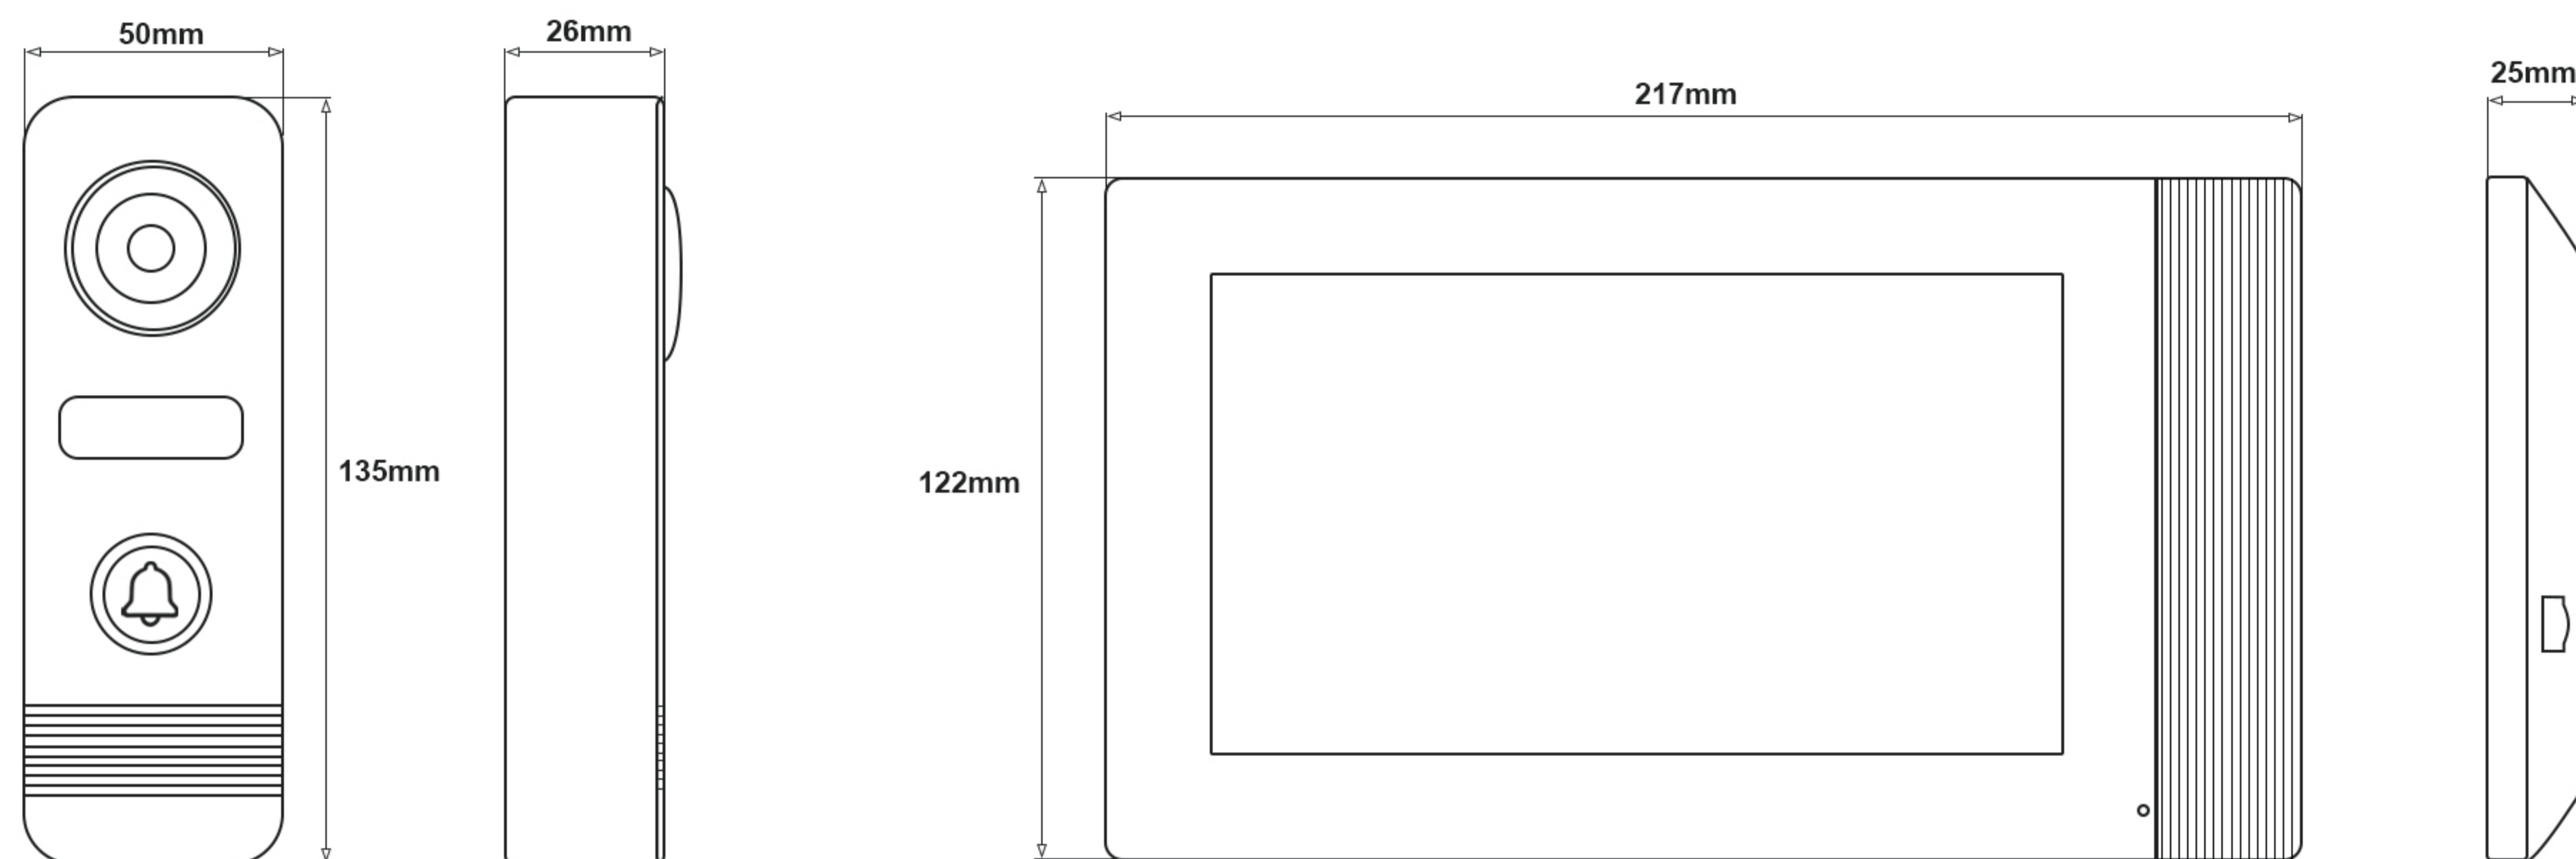

2 Wire 7 inch Villa Kit (IPS Glass Lense)

Size: