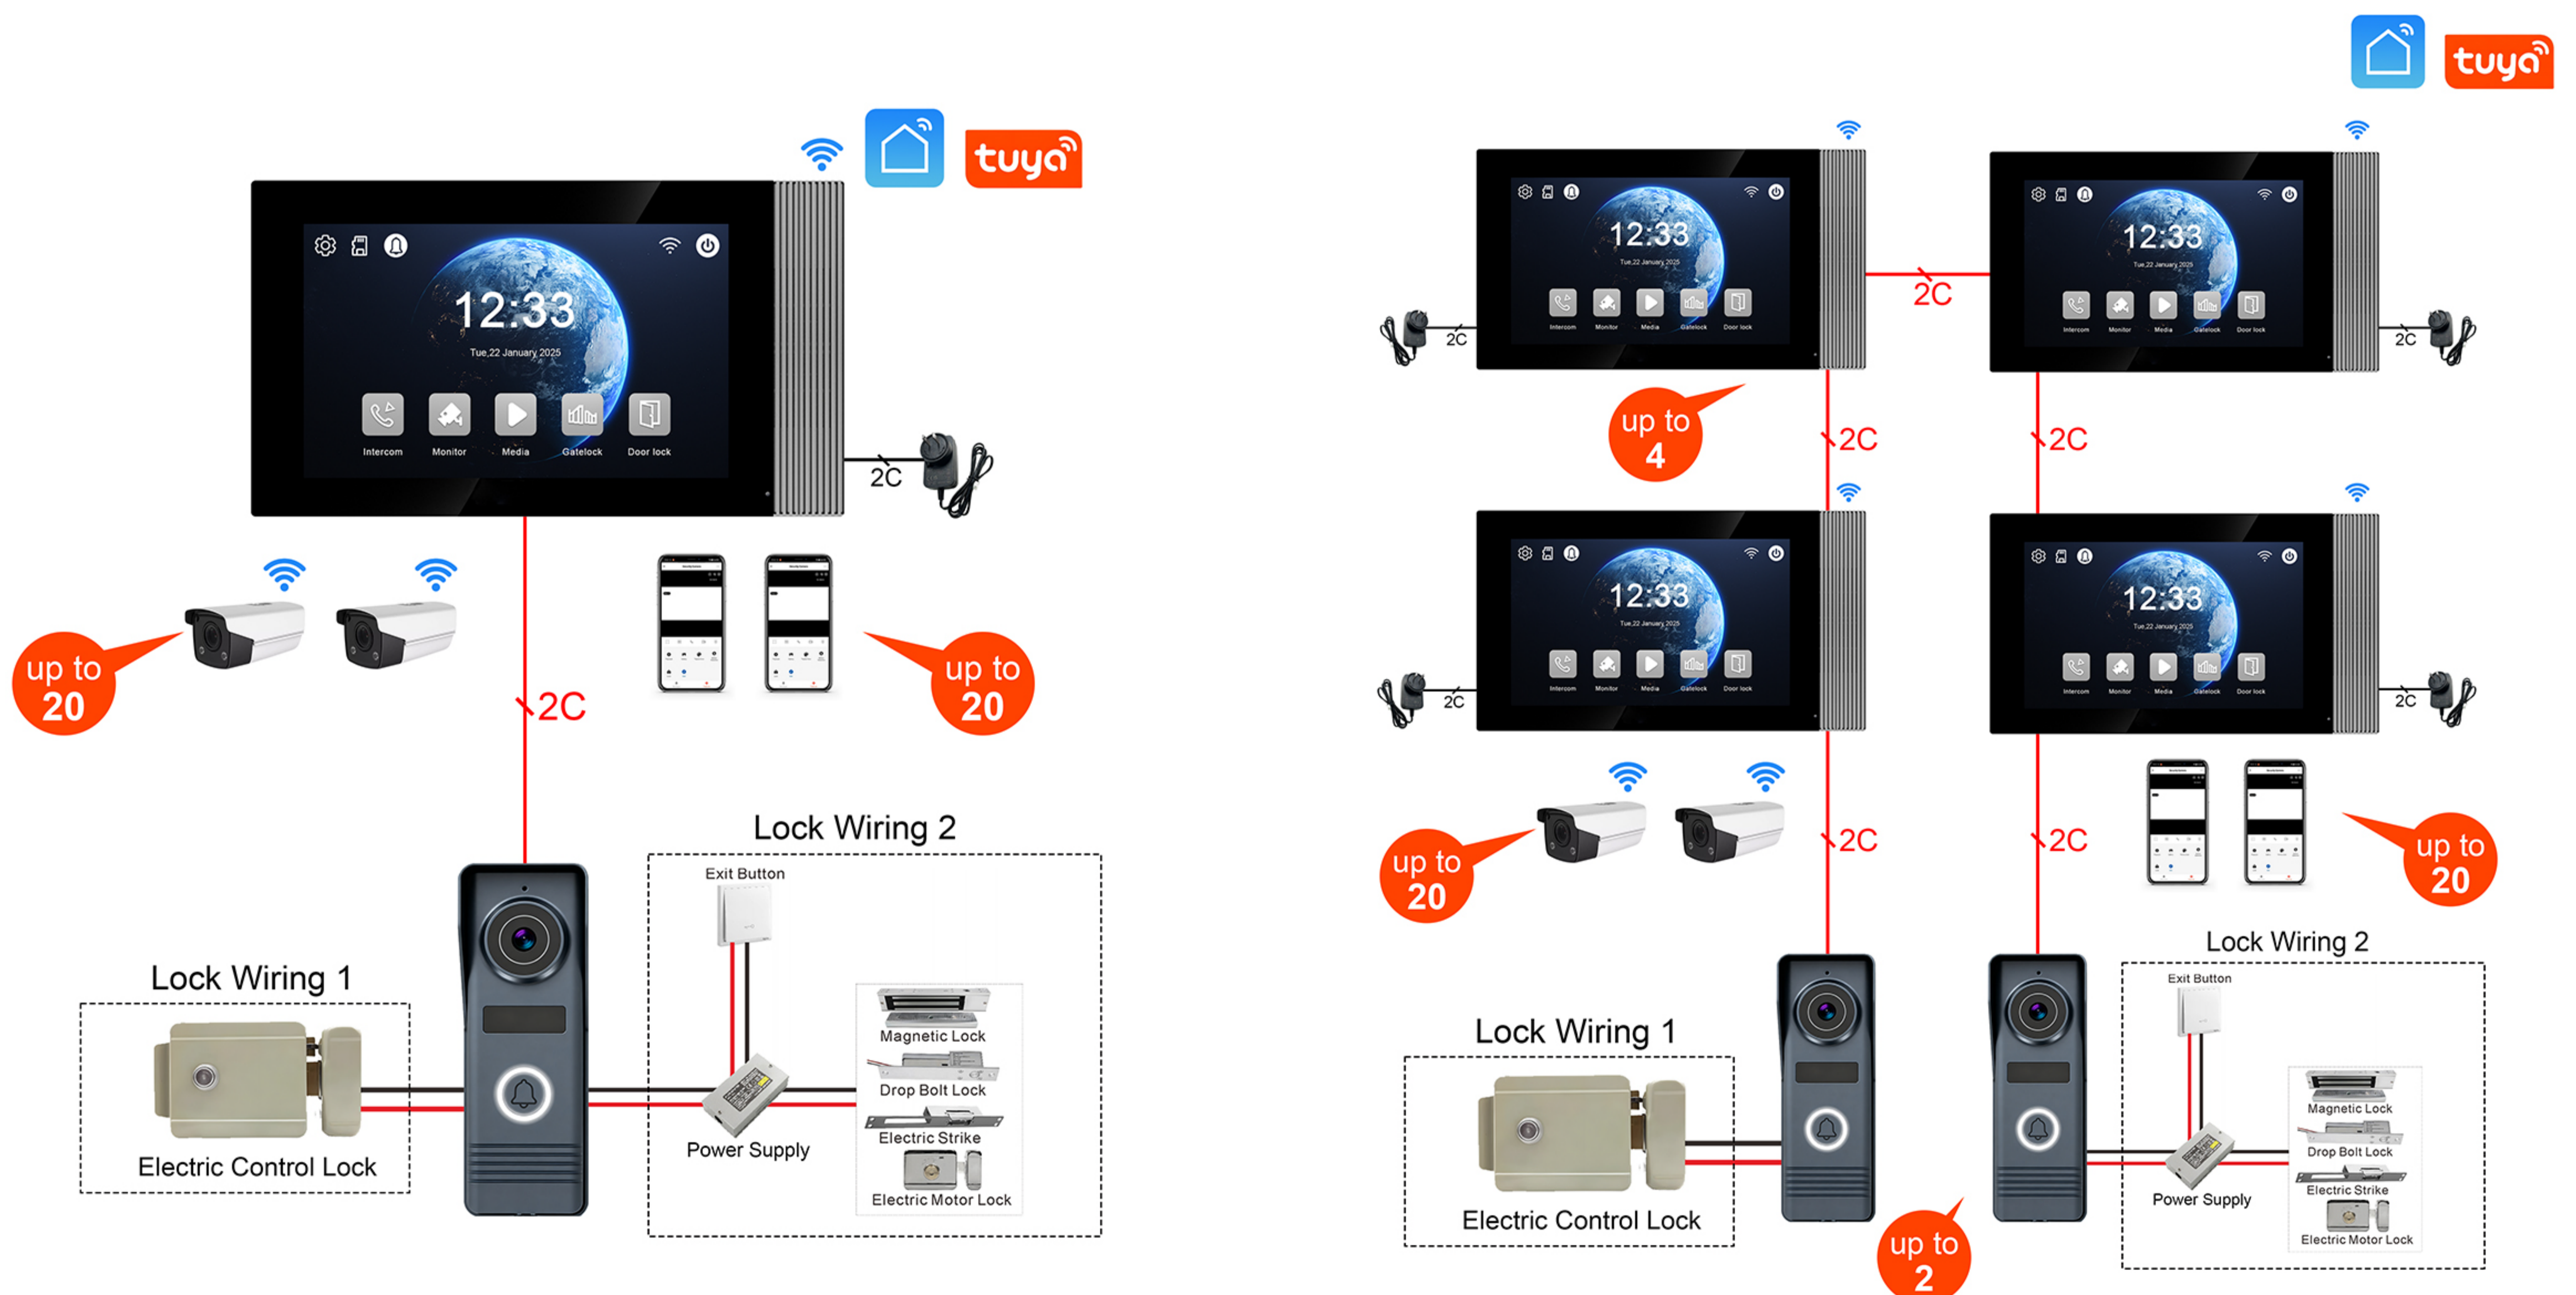

System Diagram: