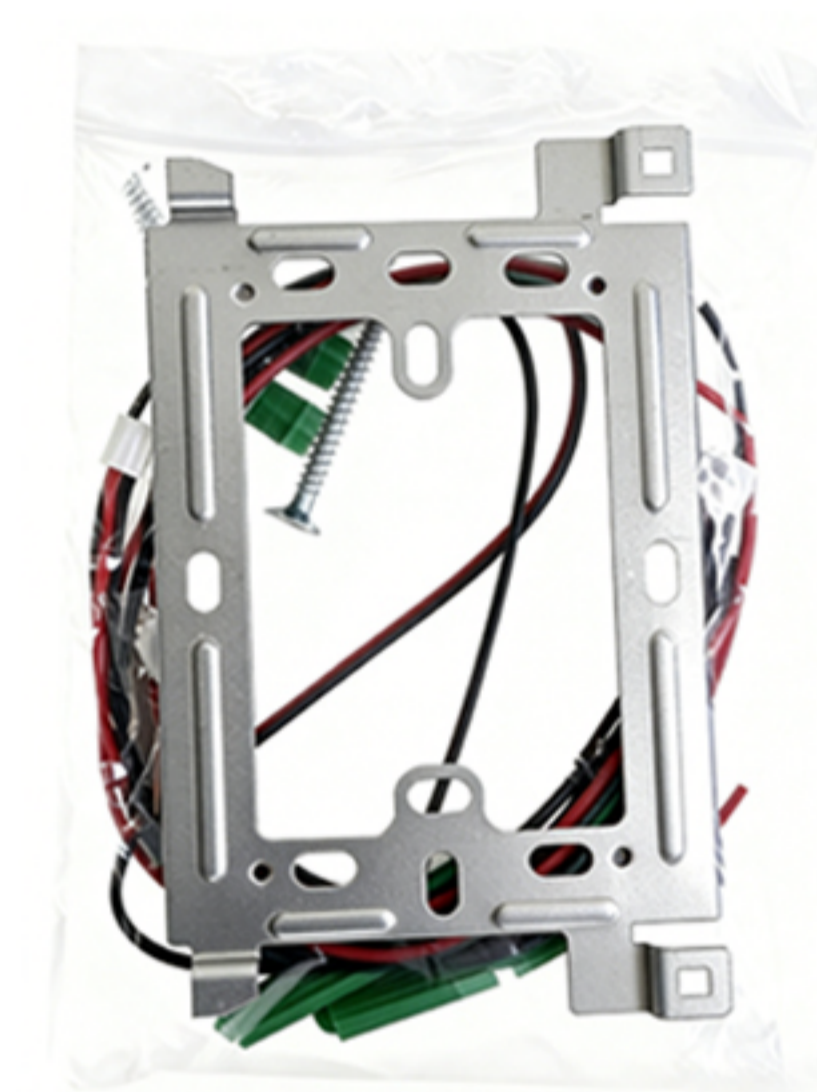

## What's Included the kit?

Package \* 1

Rain cover \* 1

Call panel \* 1

Indoor Monitor \* 1

Power Adaptor \* 1

Mounting Bracket \* 1

User Manual \* 1

## Not included (Available for fee)

Angle Bracket