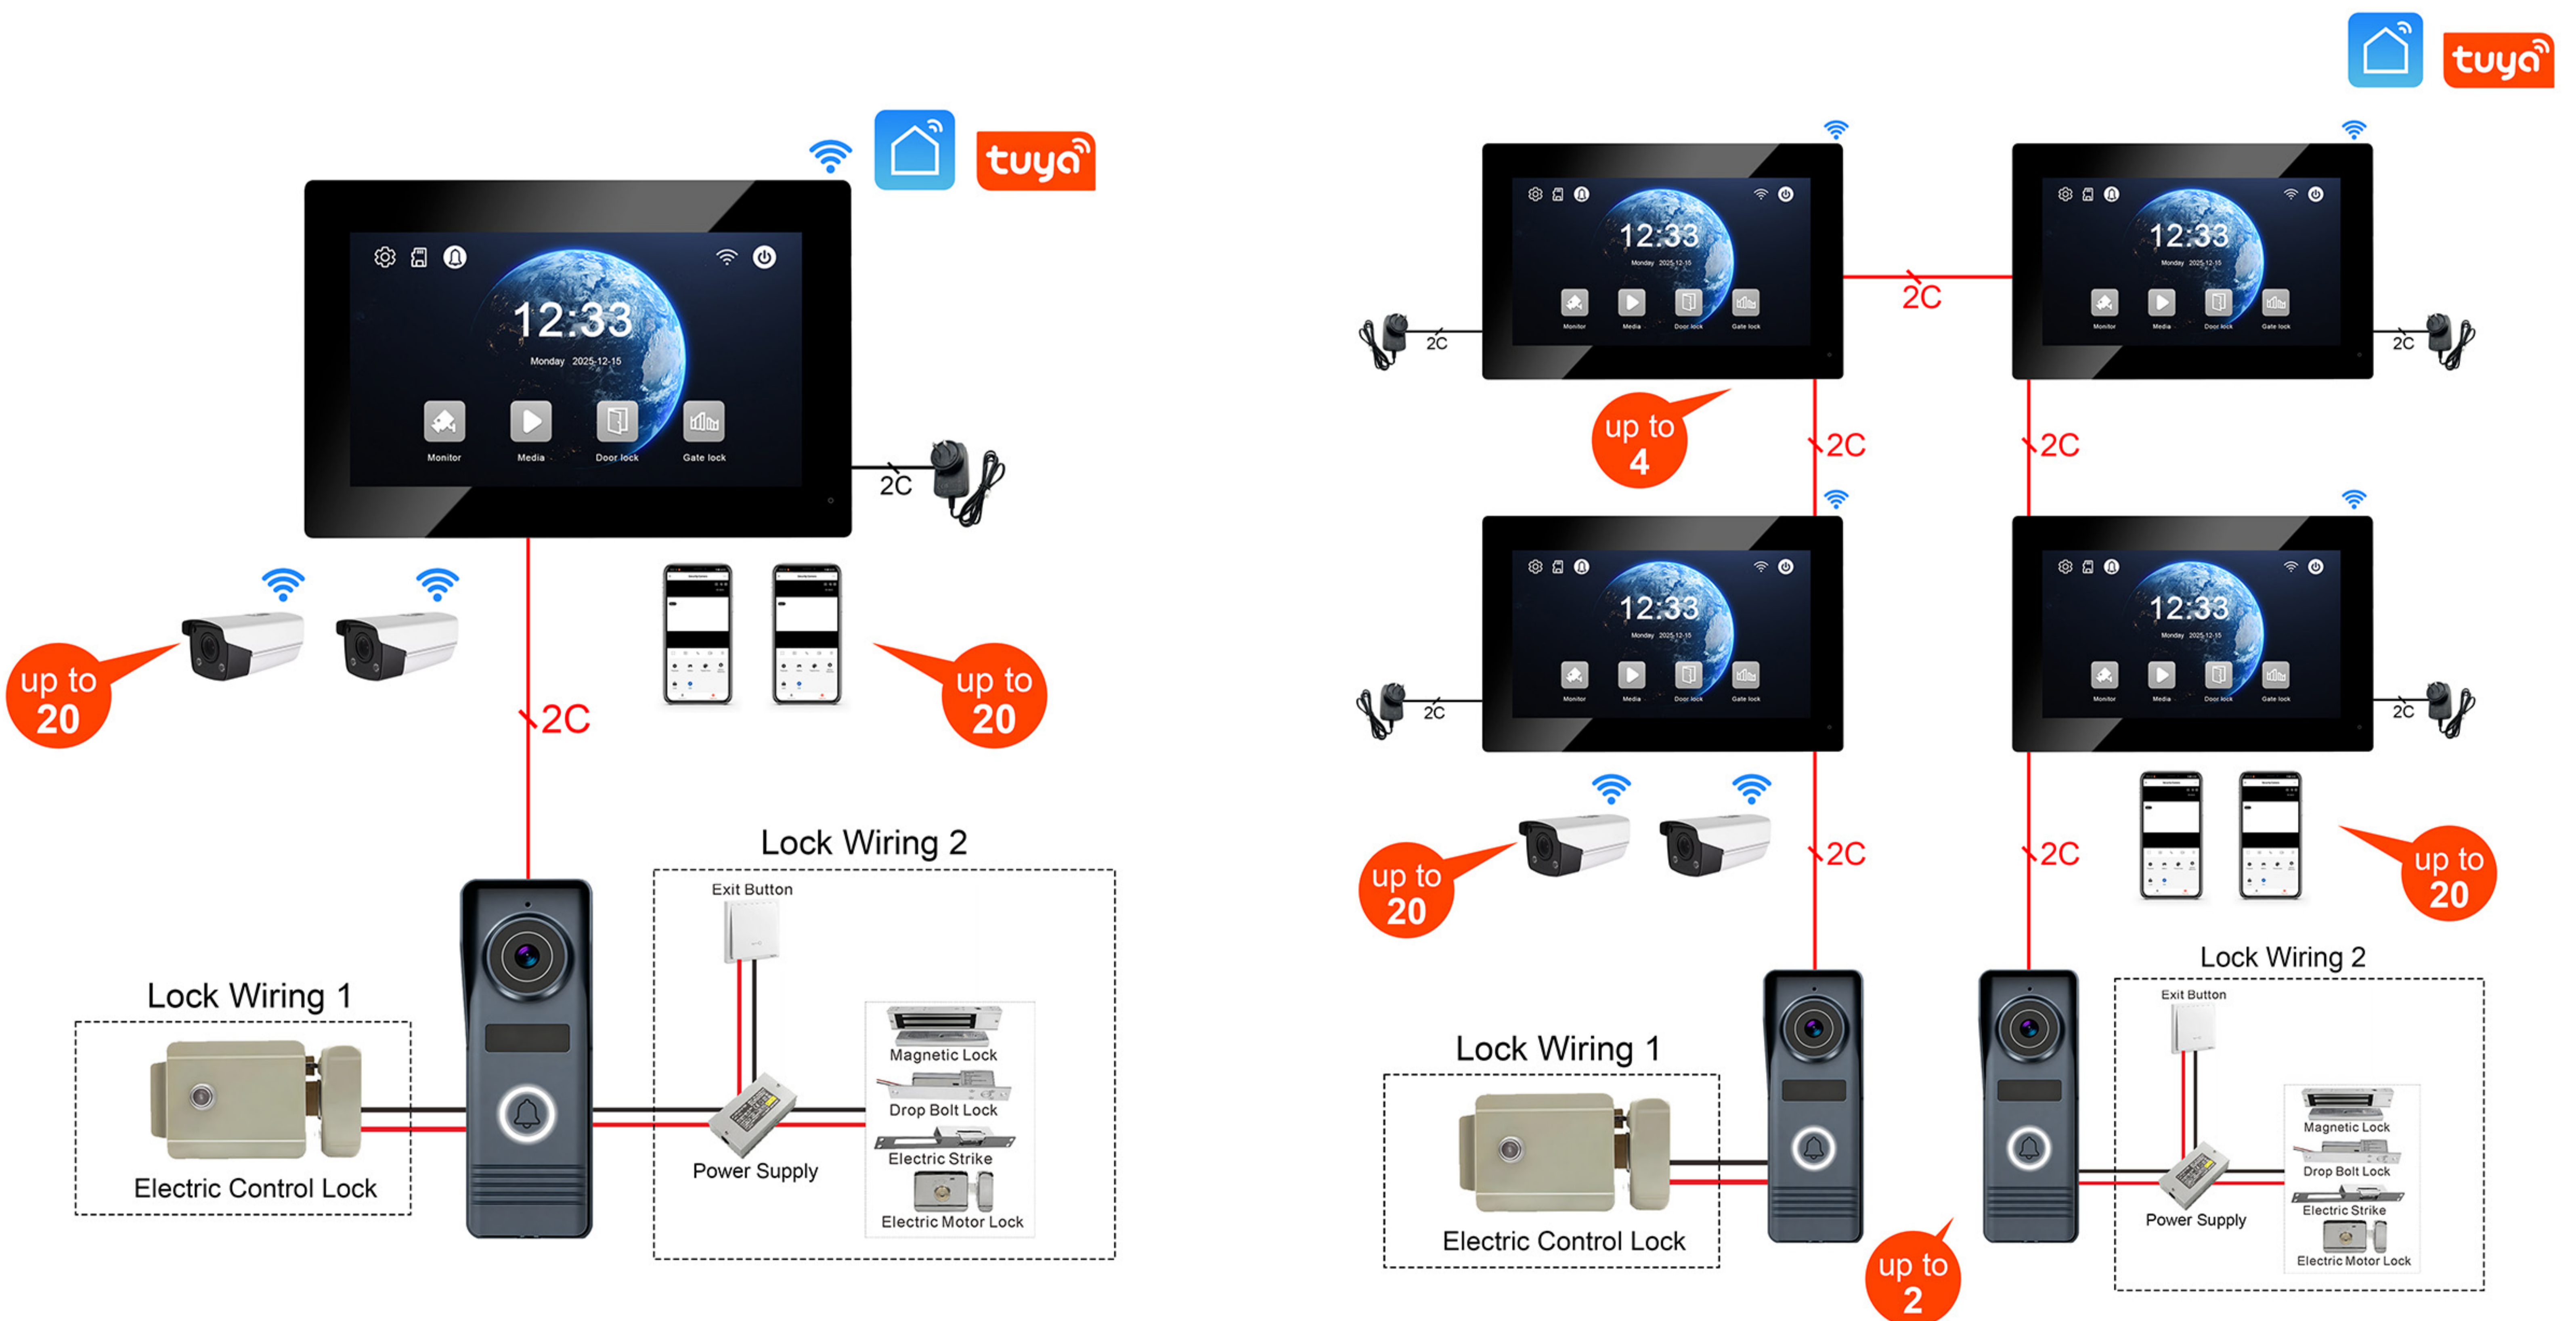

System Diagram: