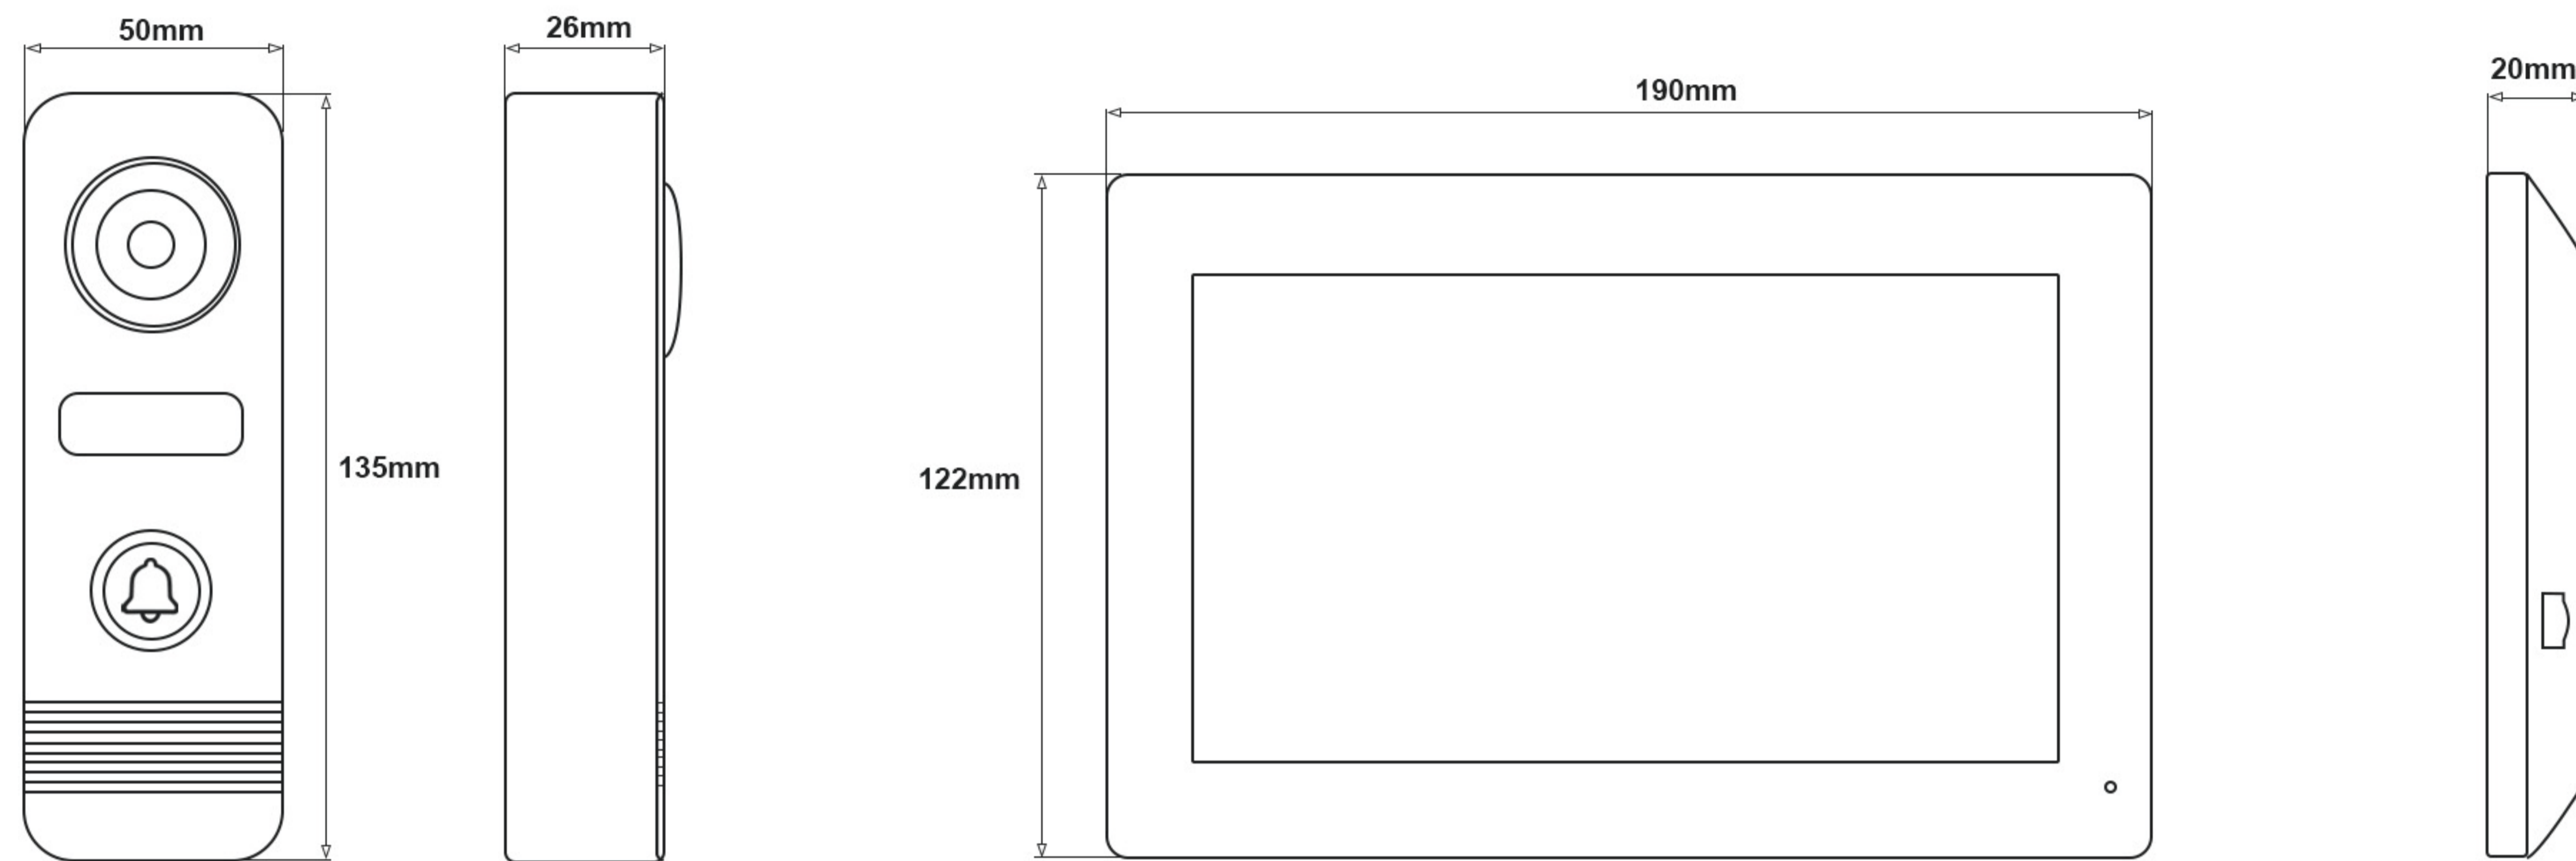

2 Wire 7 inch Villa Kit (IPS)

Size: