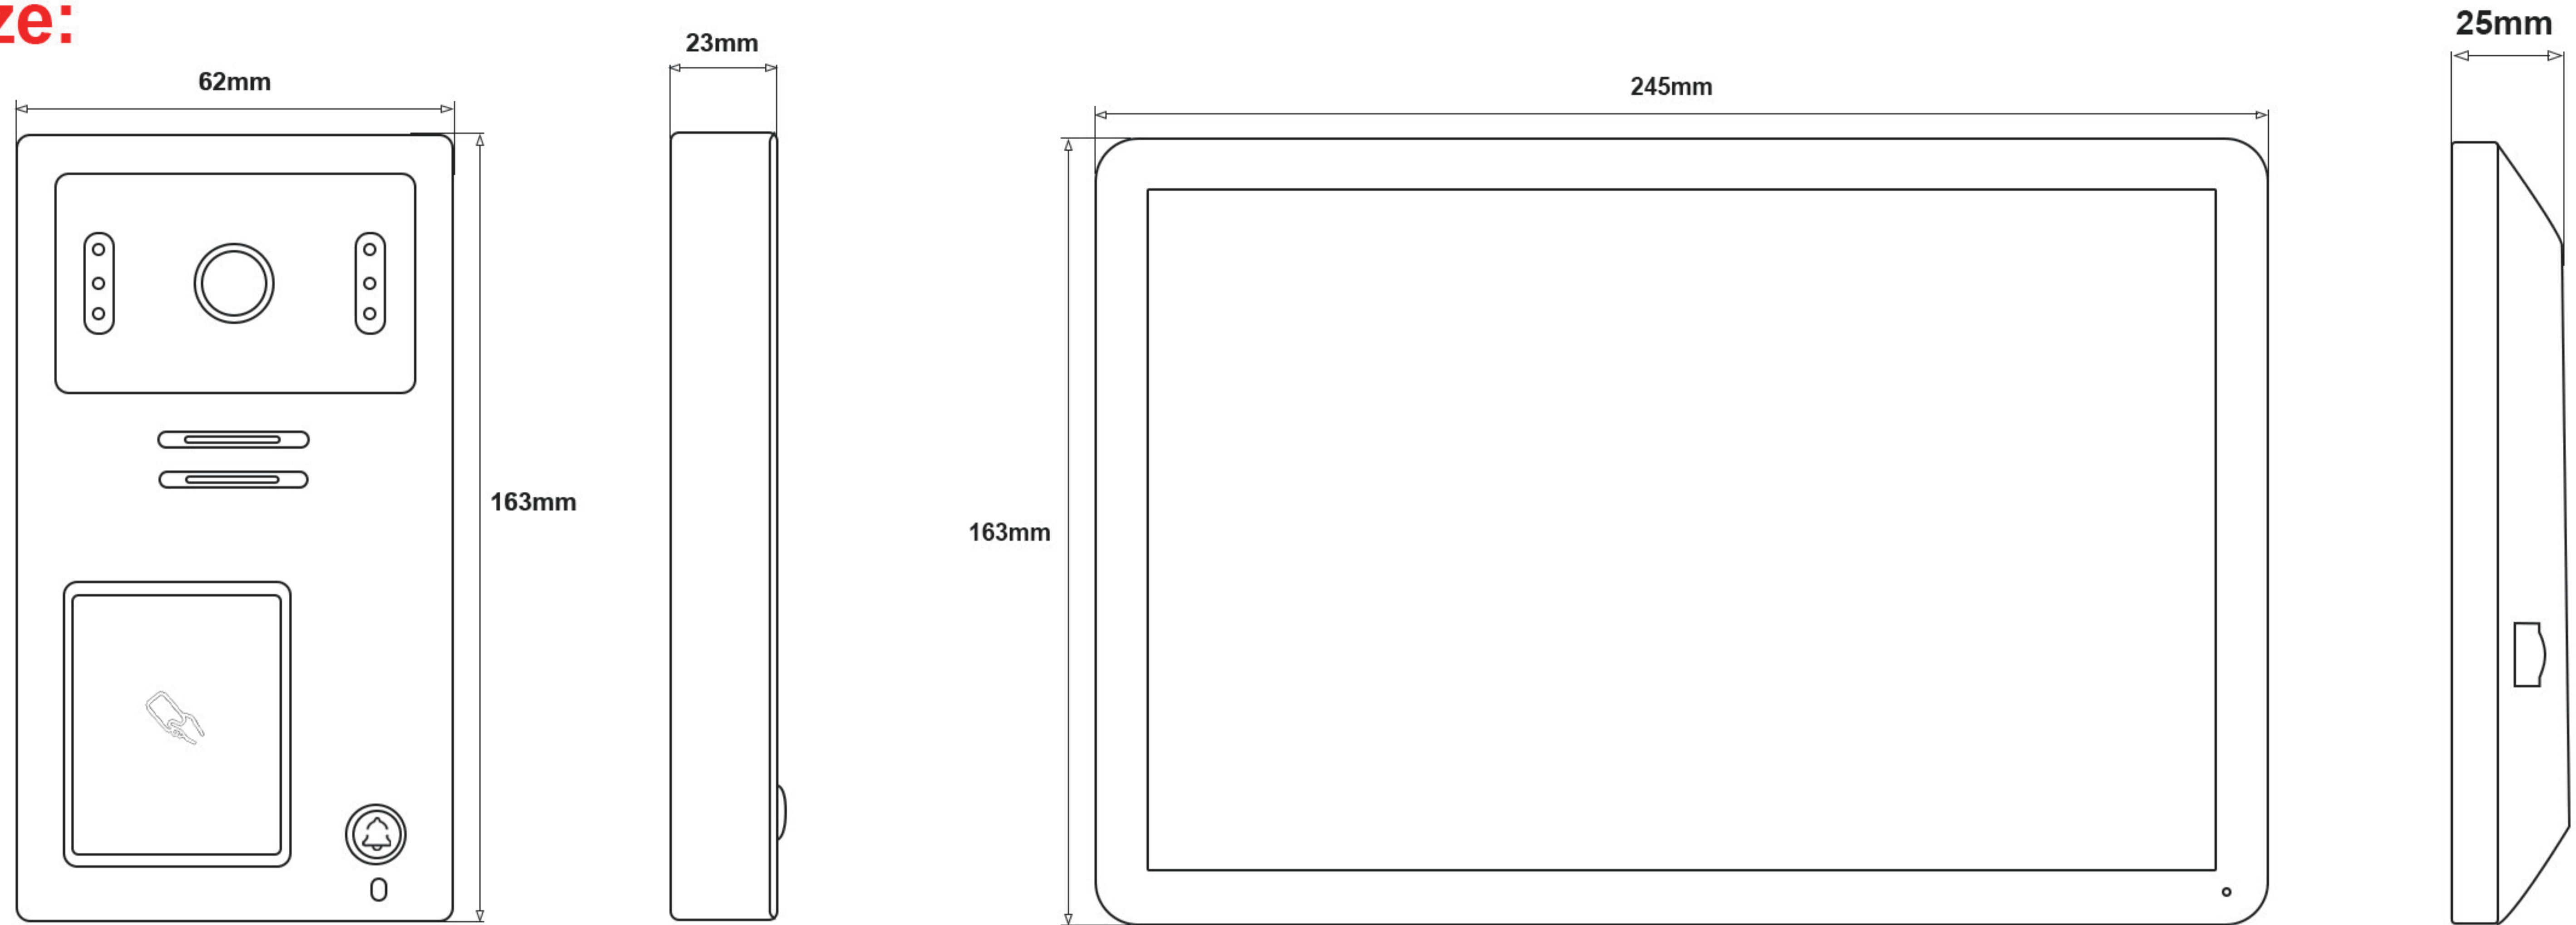

2 Wire 10.1 inch Villa Kit (IPS Glass Lense)

Size: