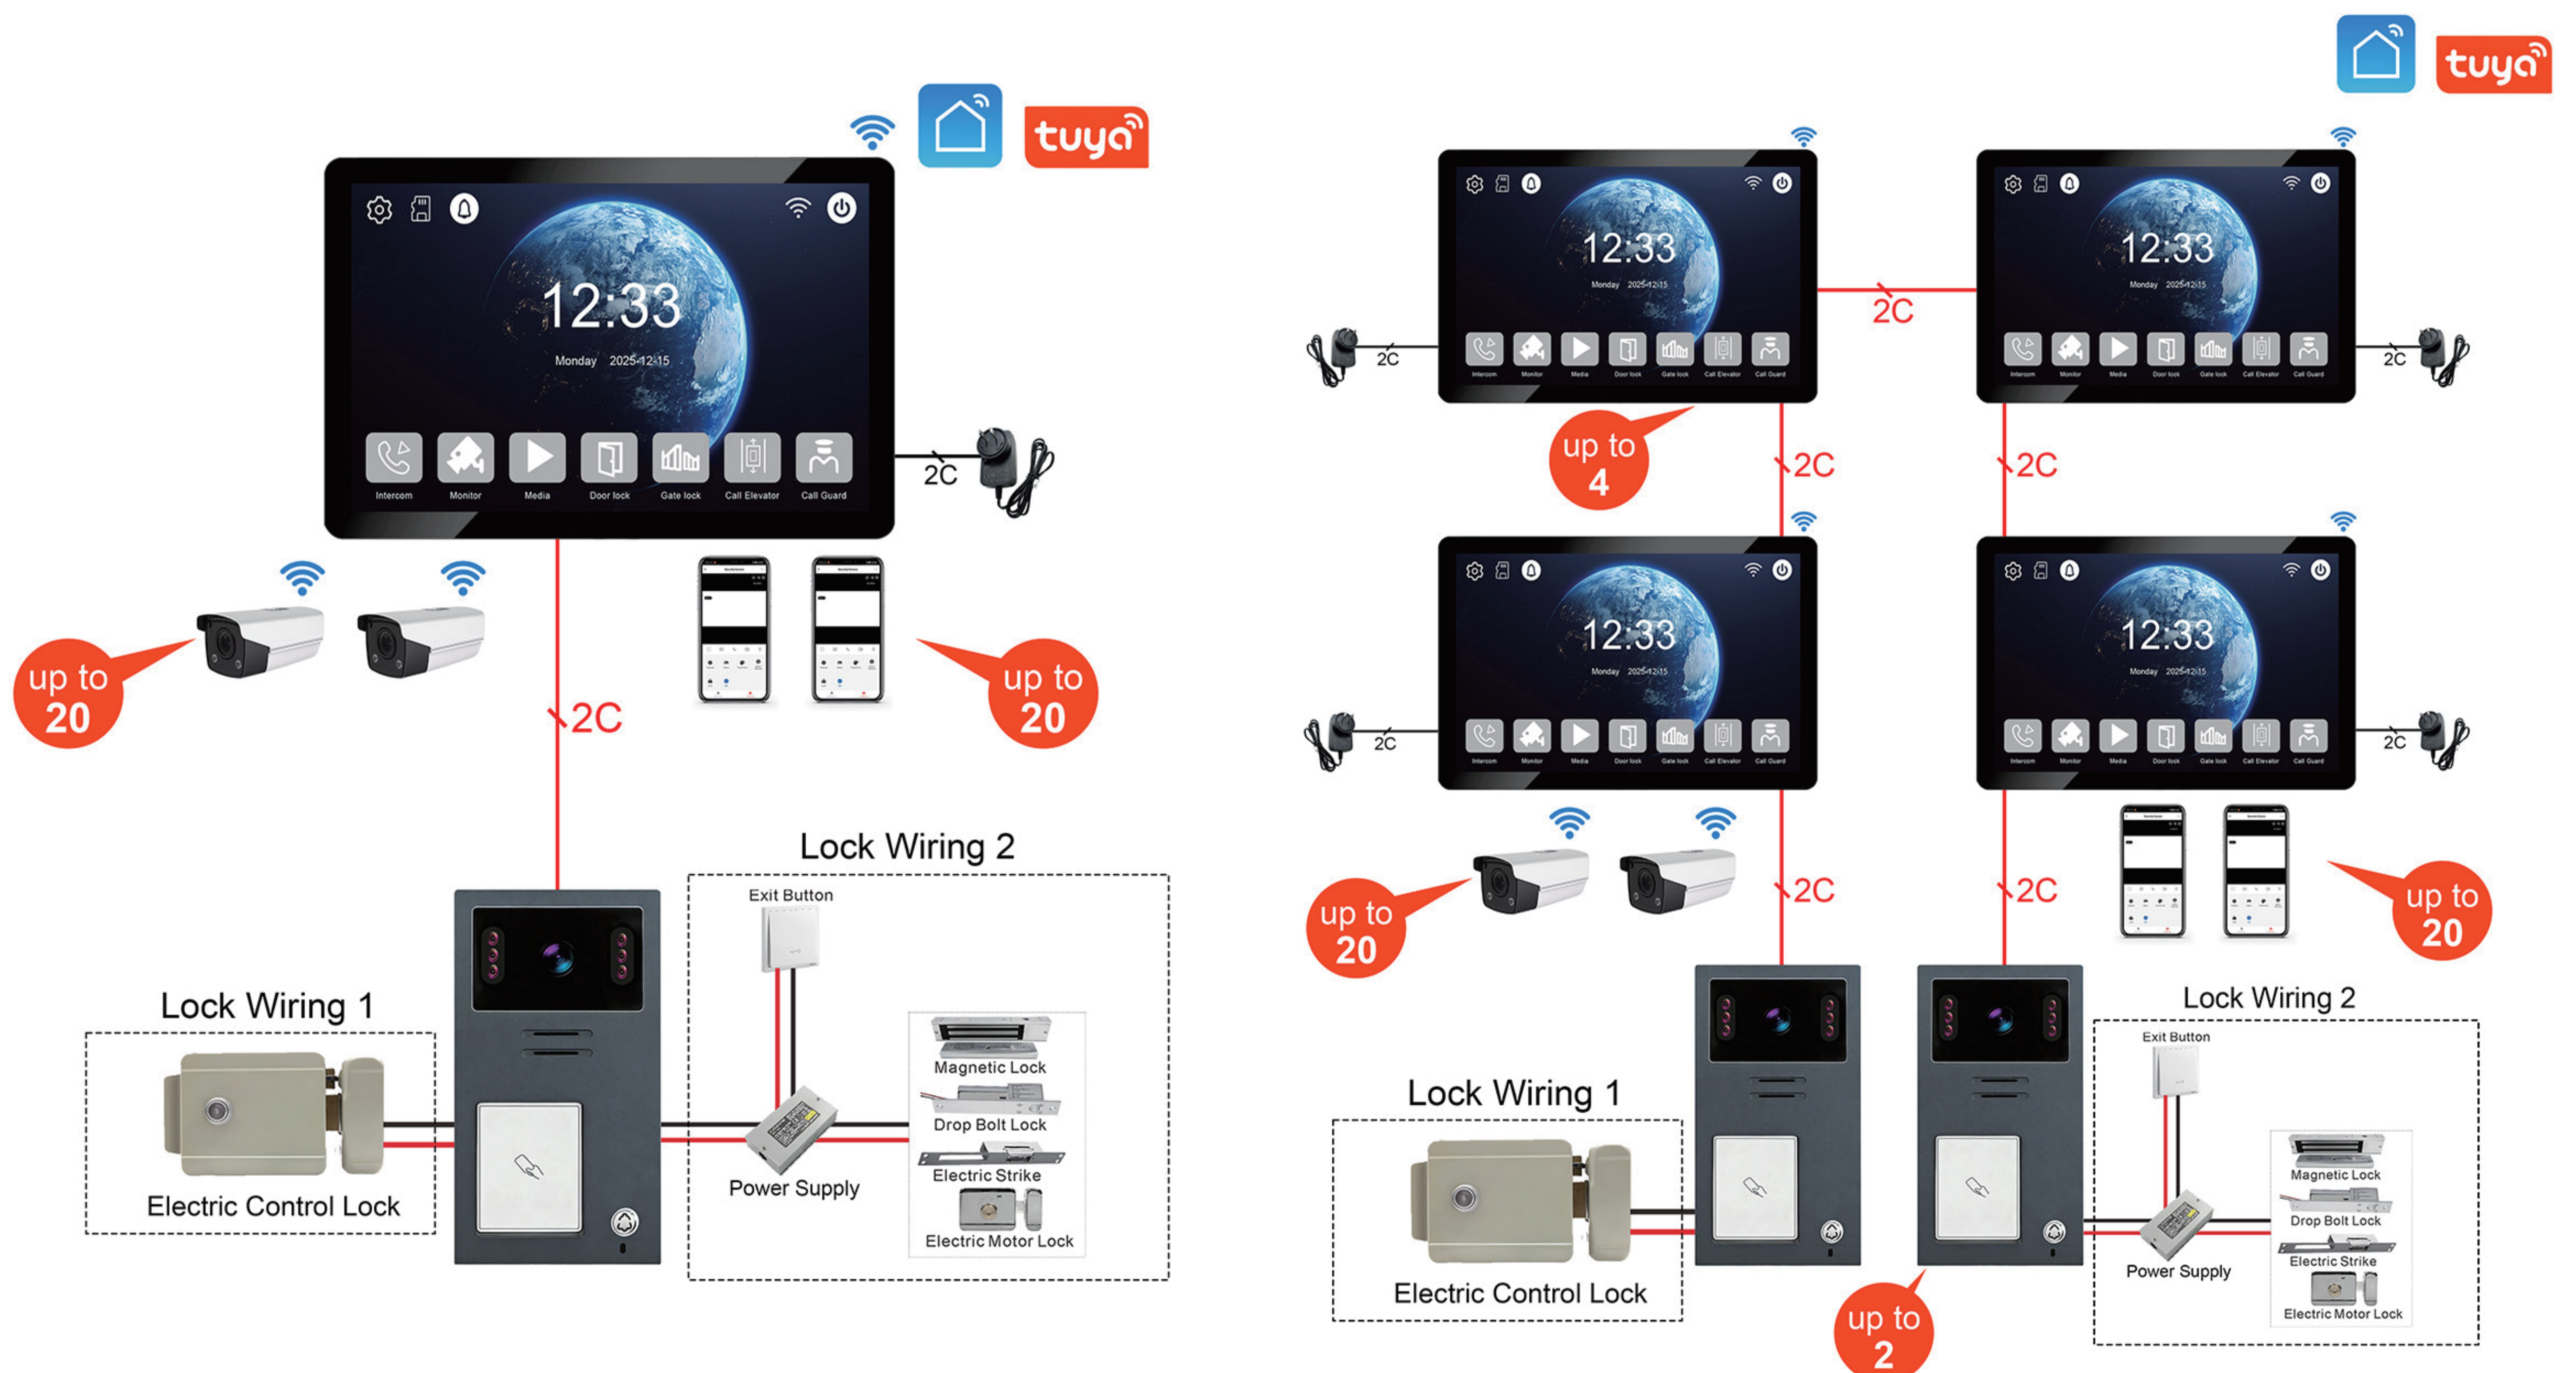

System Diagram: