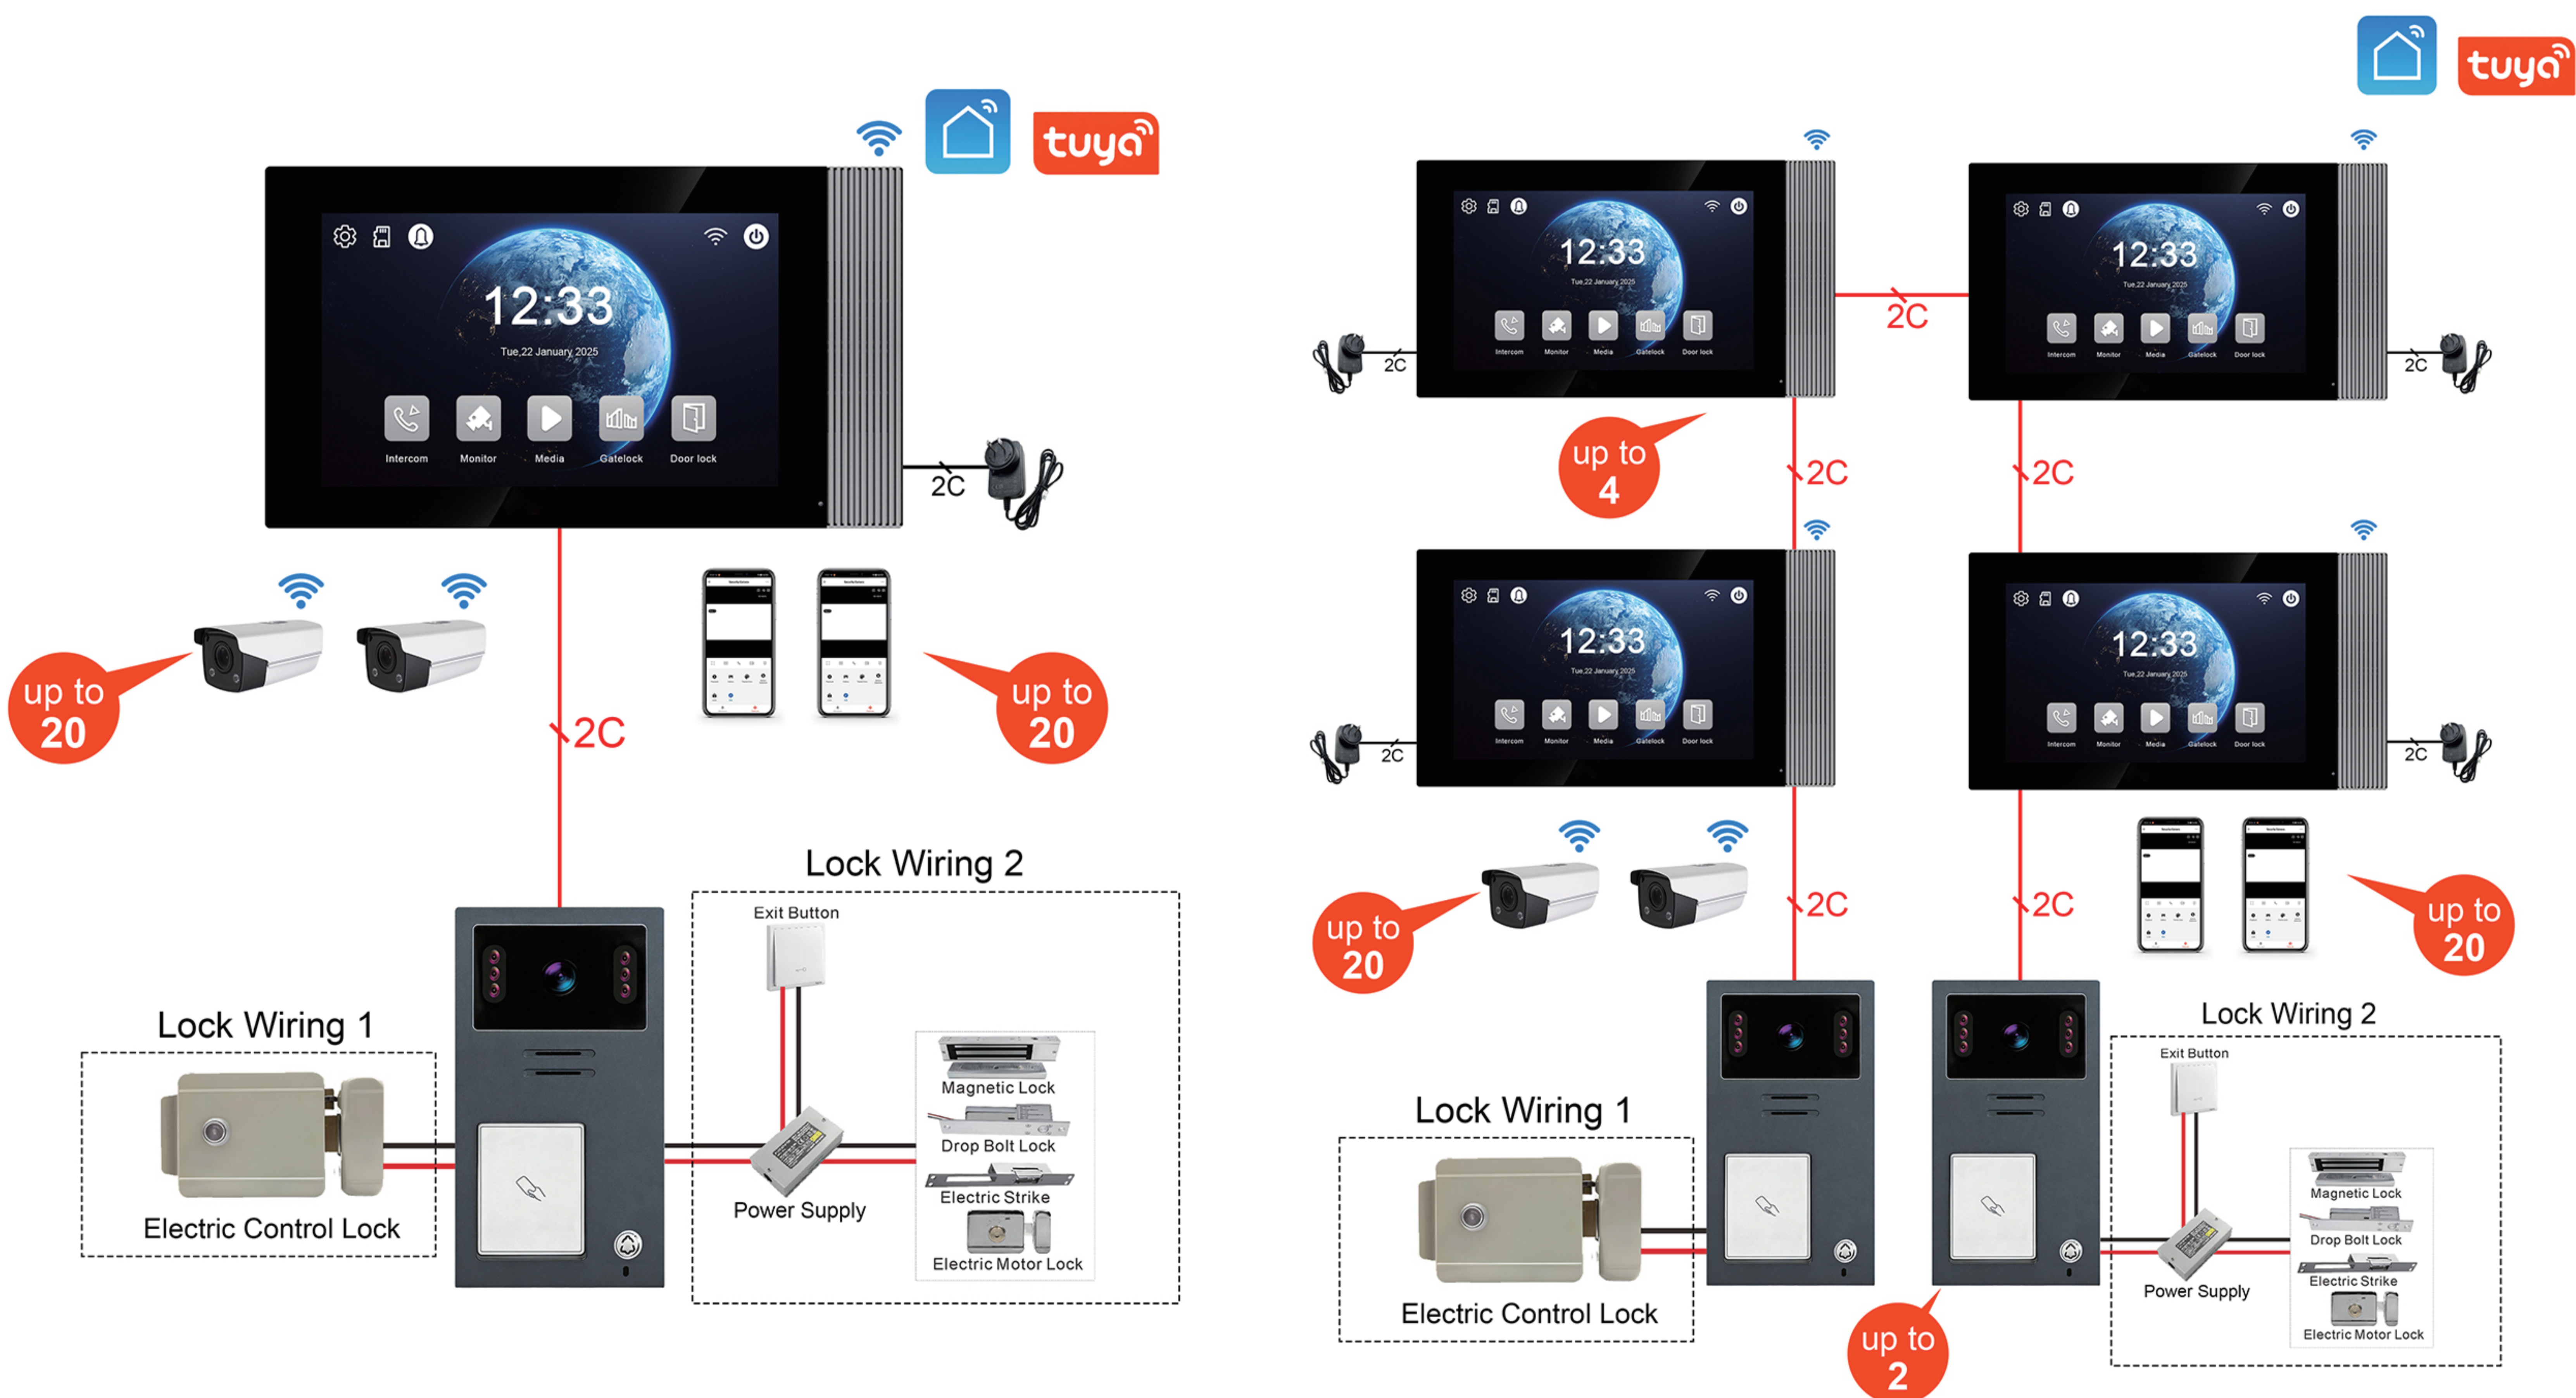

System Diagram: