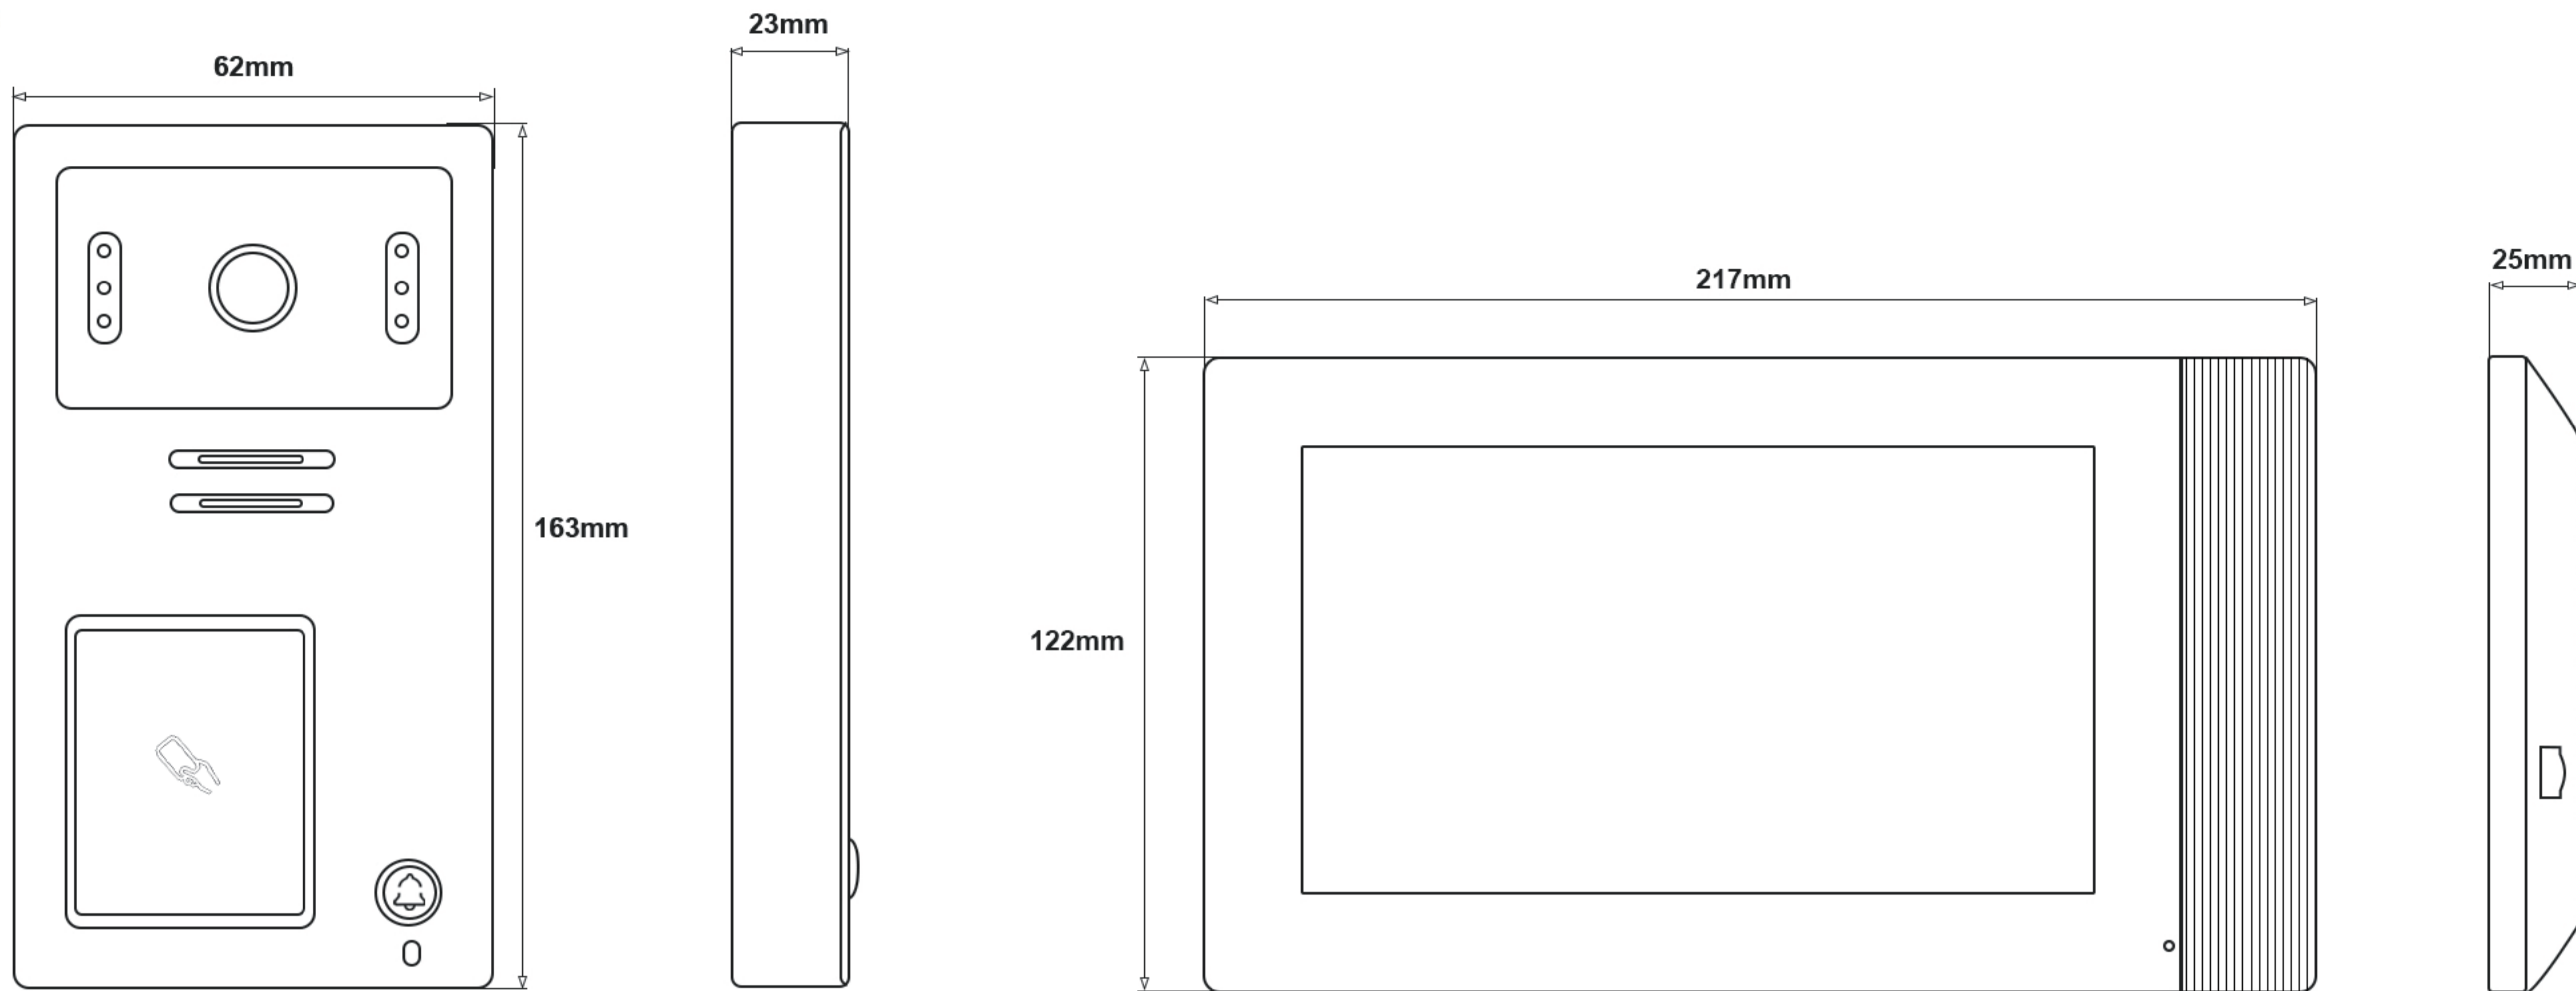

2 Wire 7 inch Villa Kit (IPS Glass Lense)

Size: