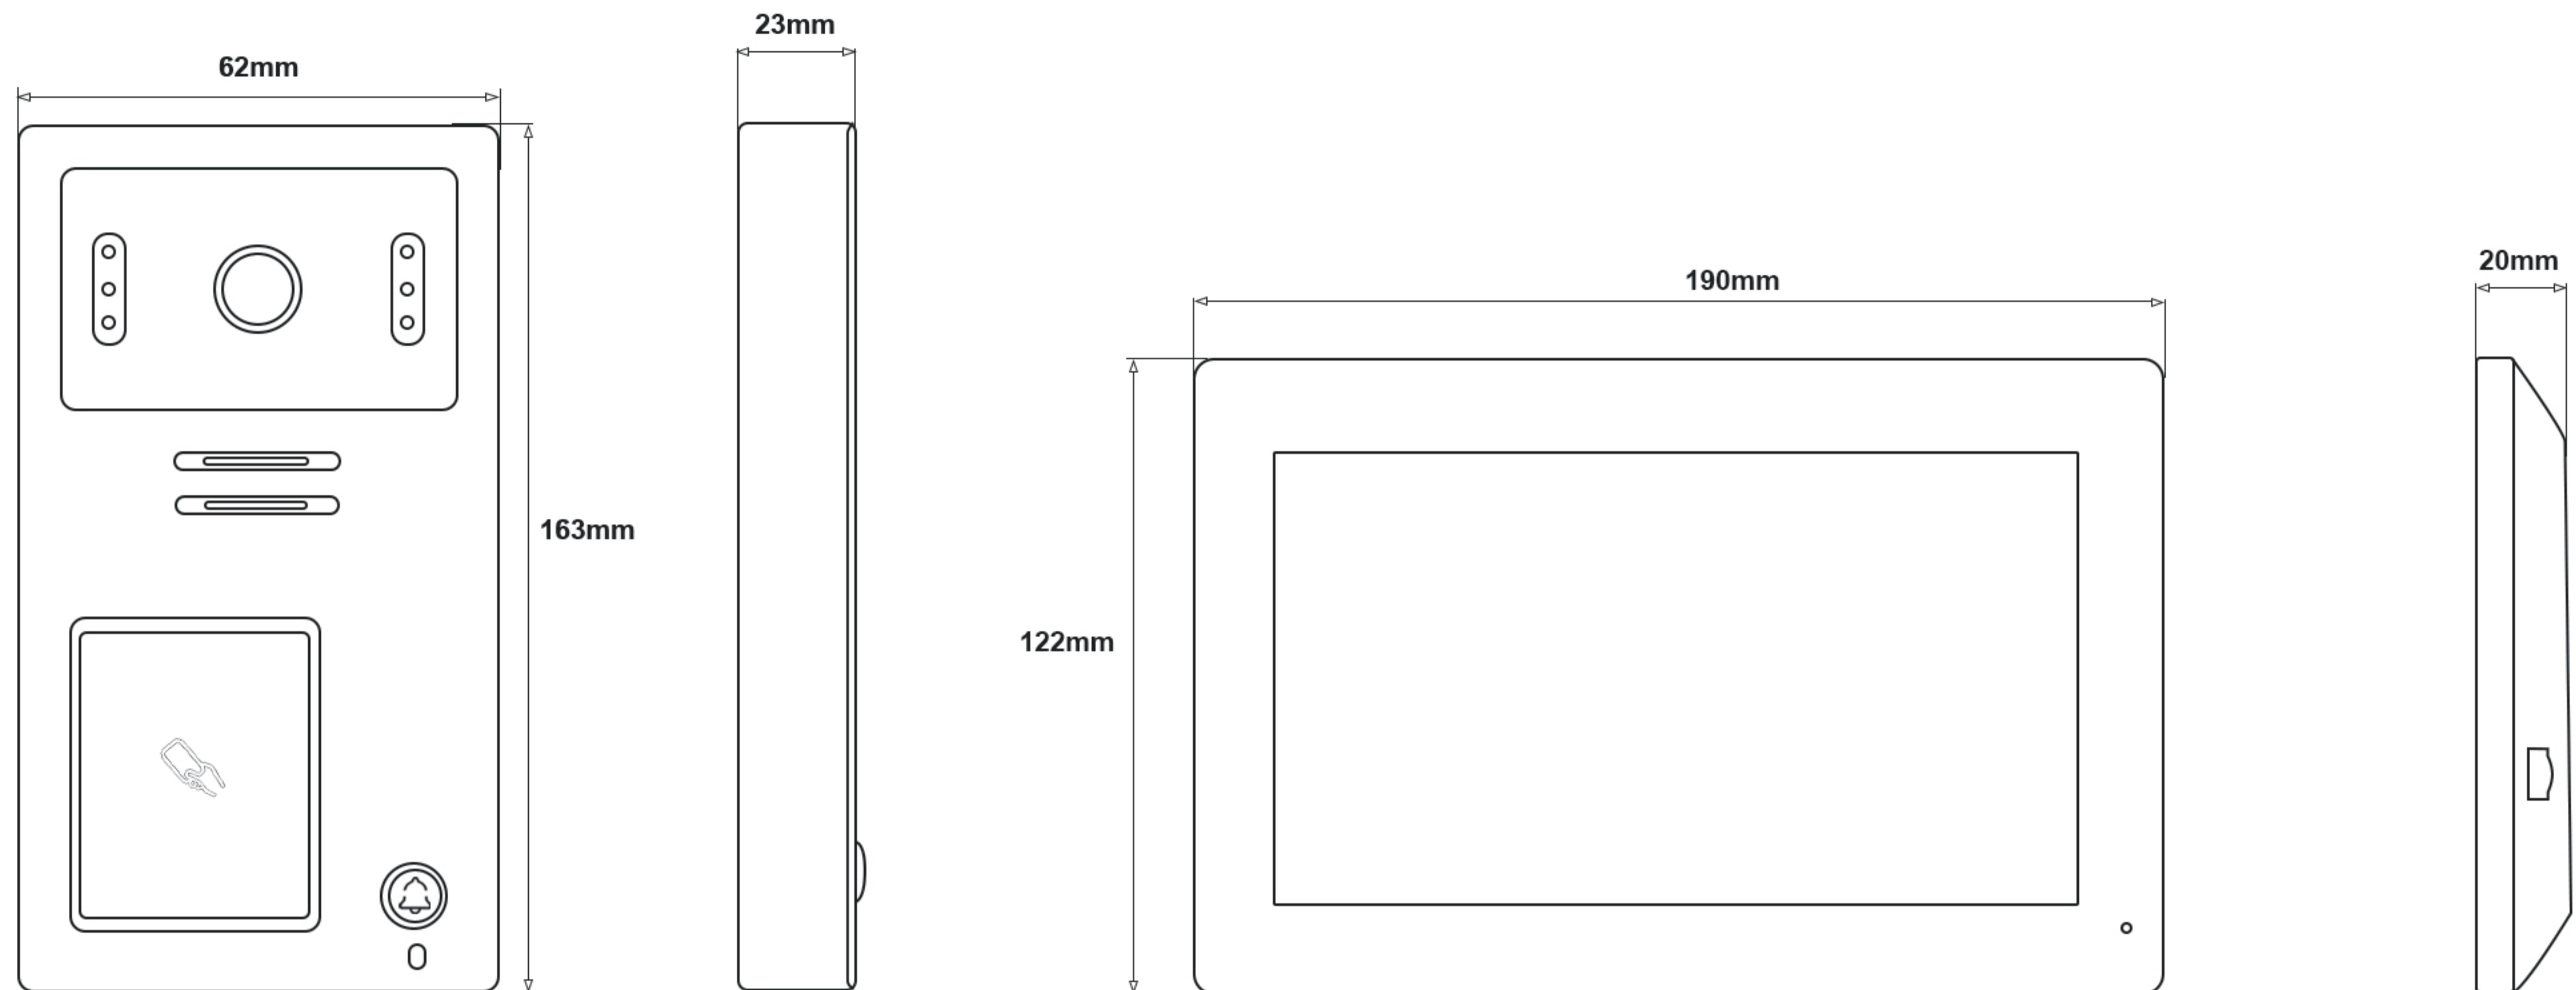

2 Wire 7 inch Villa Kit (IPS)

Size: