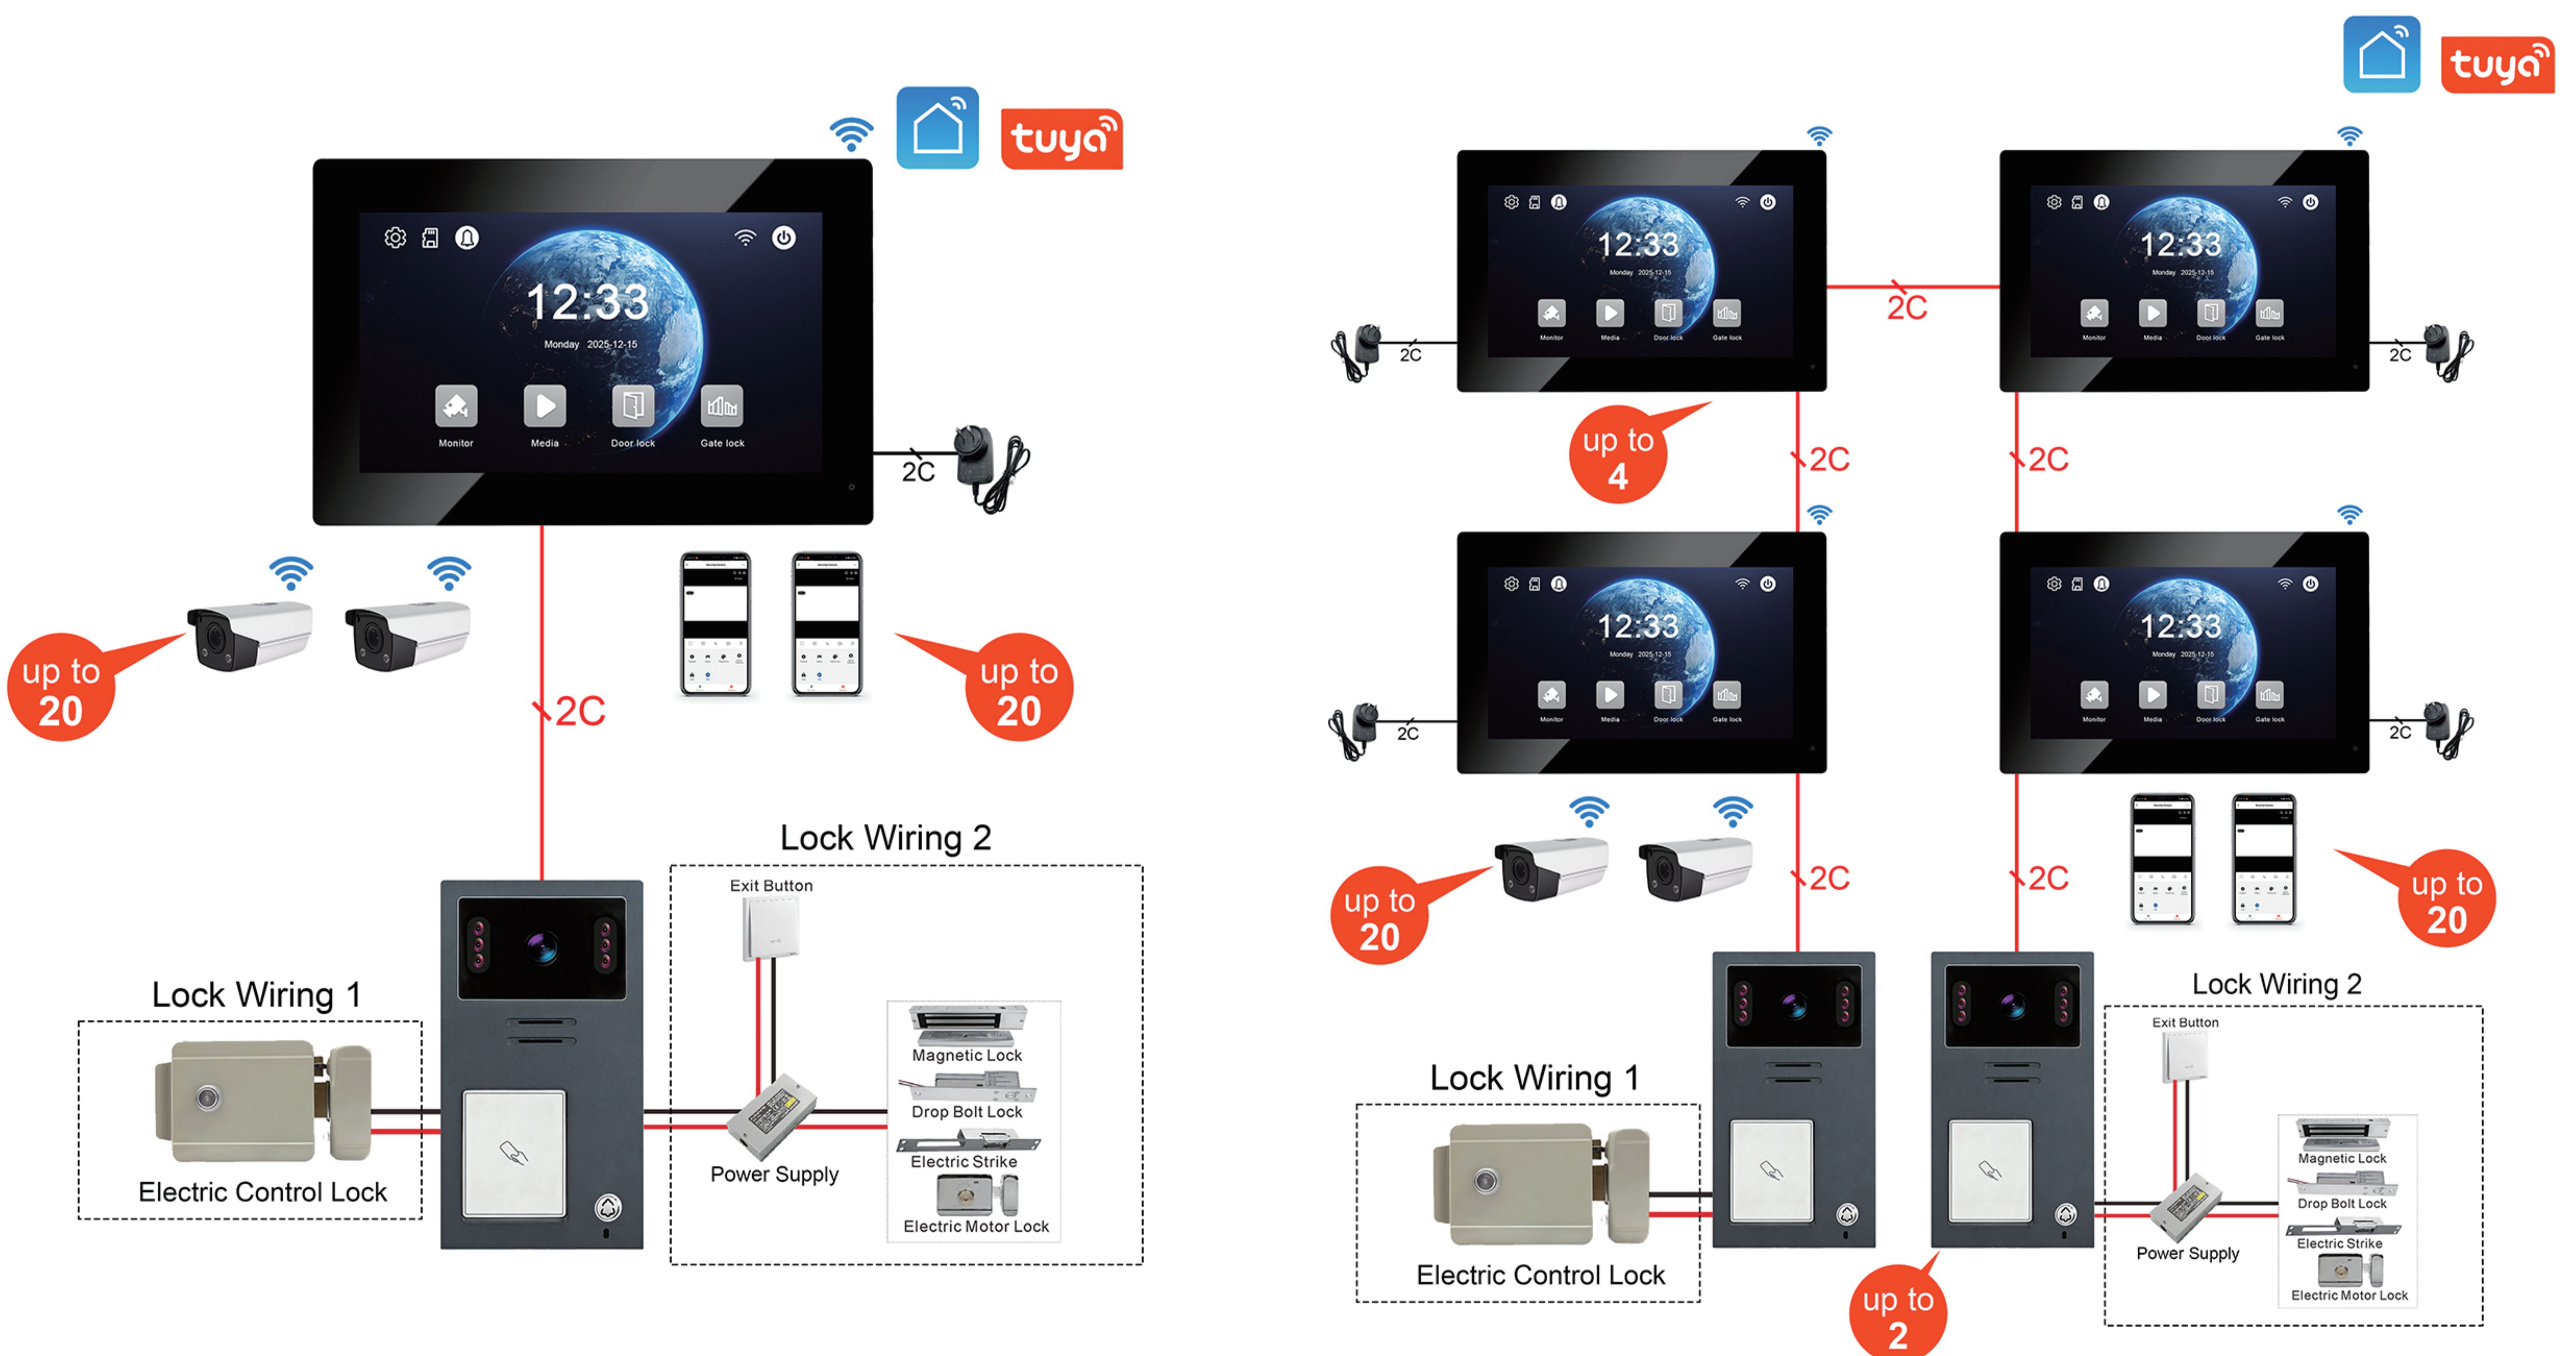

System Diagram: