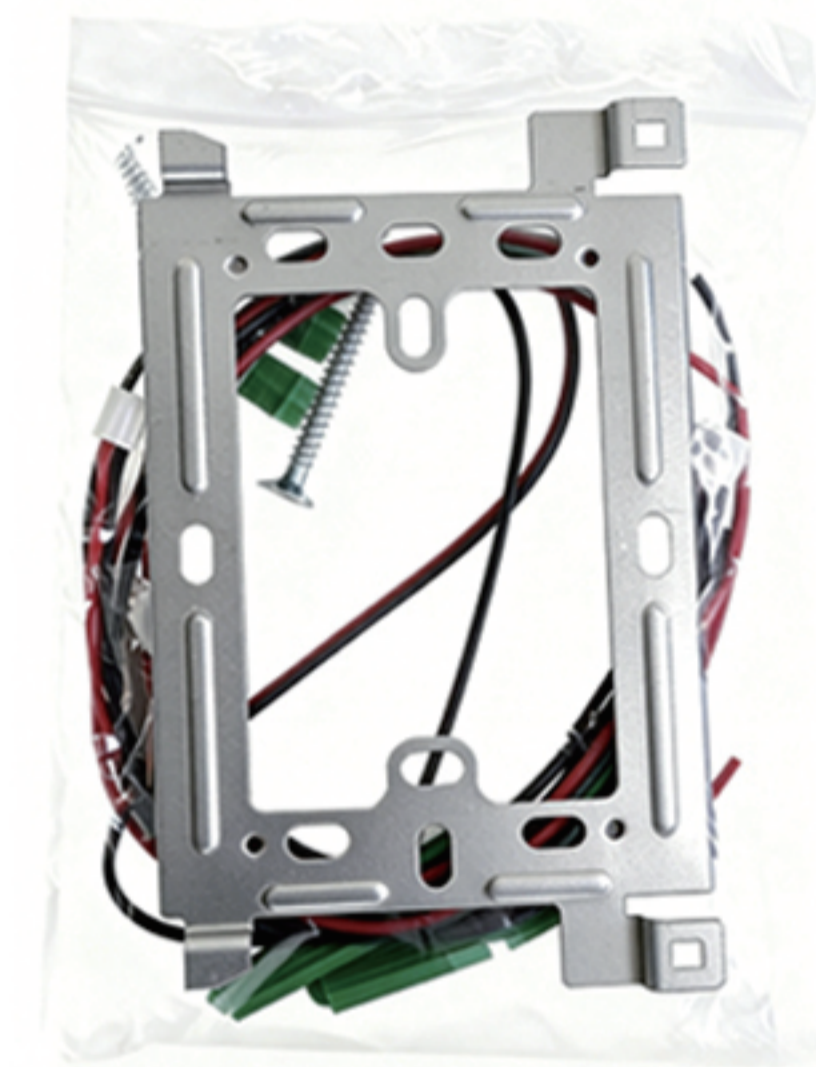

Mounting Bracket * 1