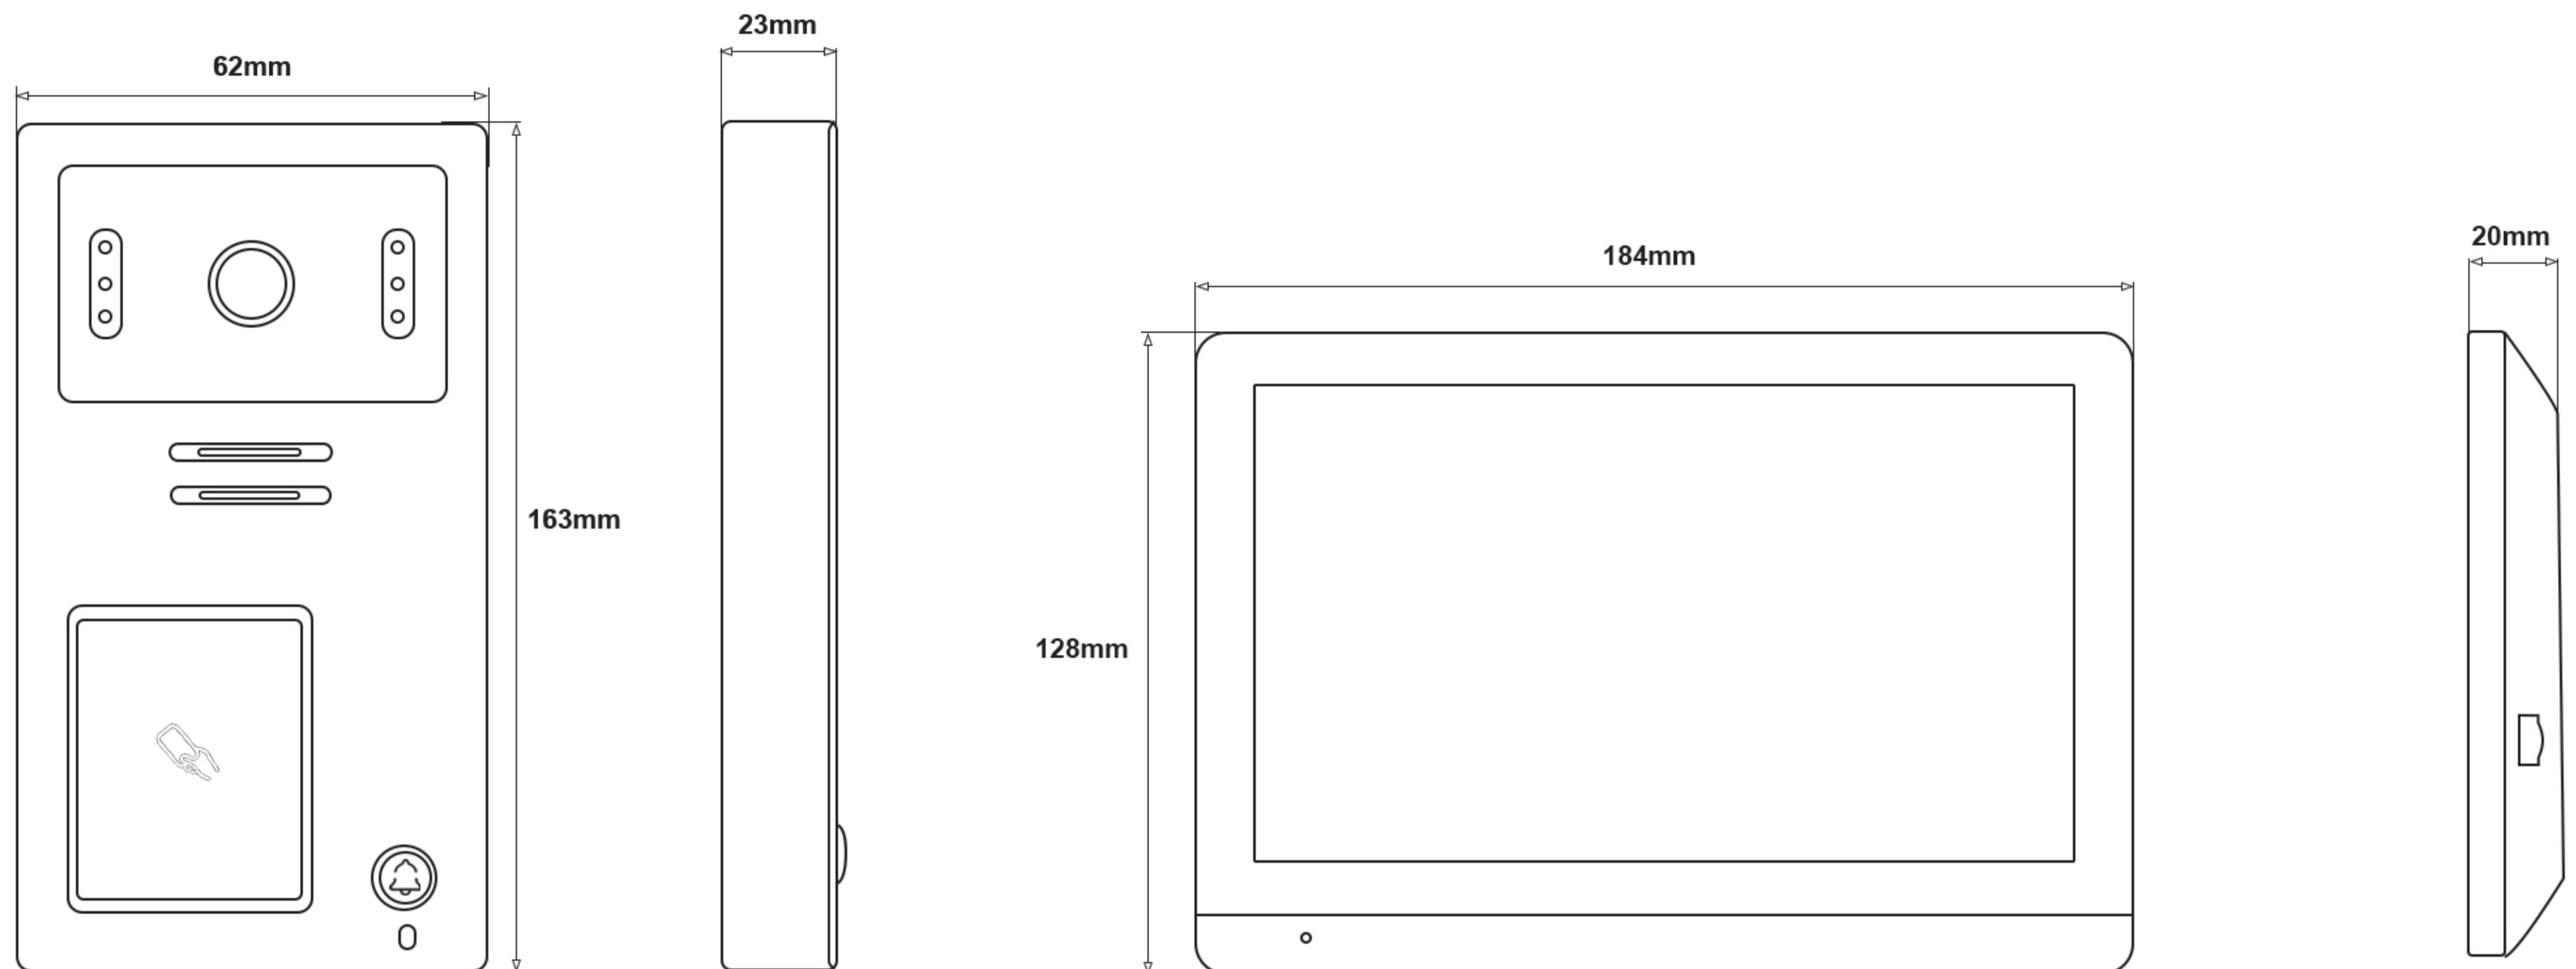

2 Wire 7 inch Villa Kit (IPS)

Size: