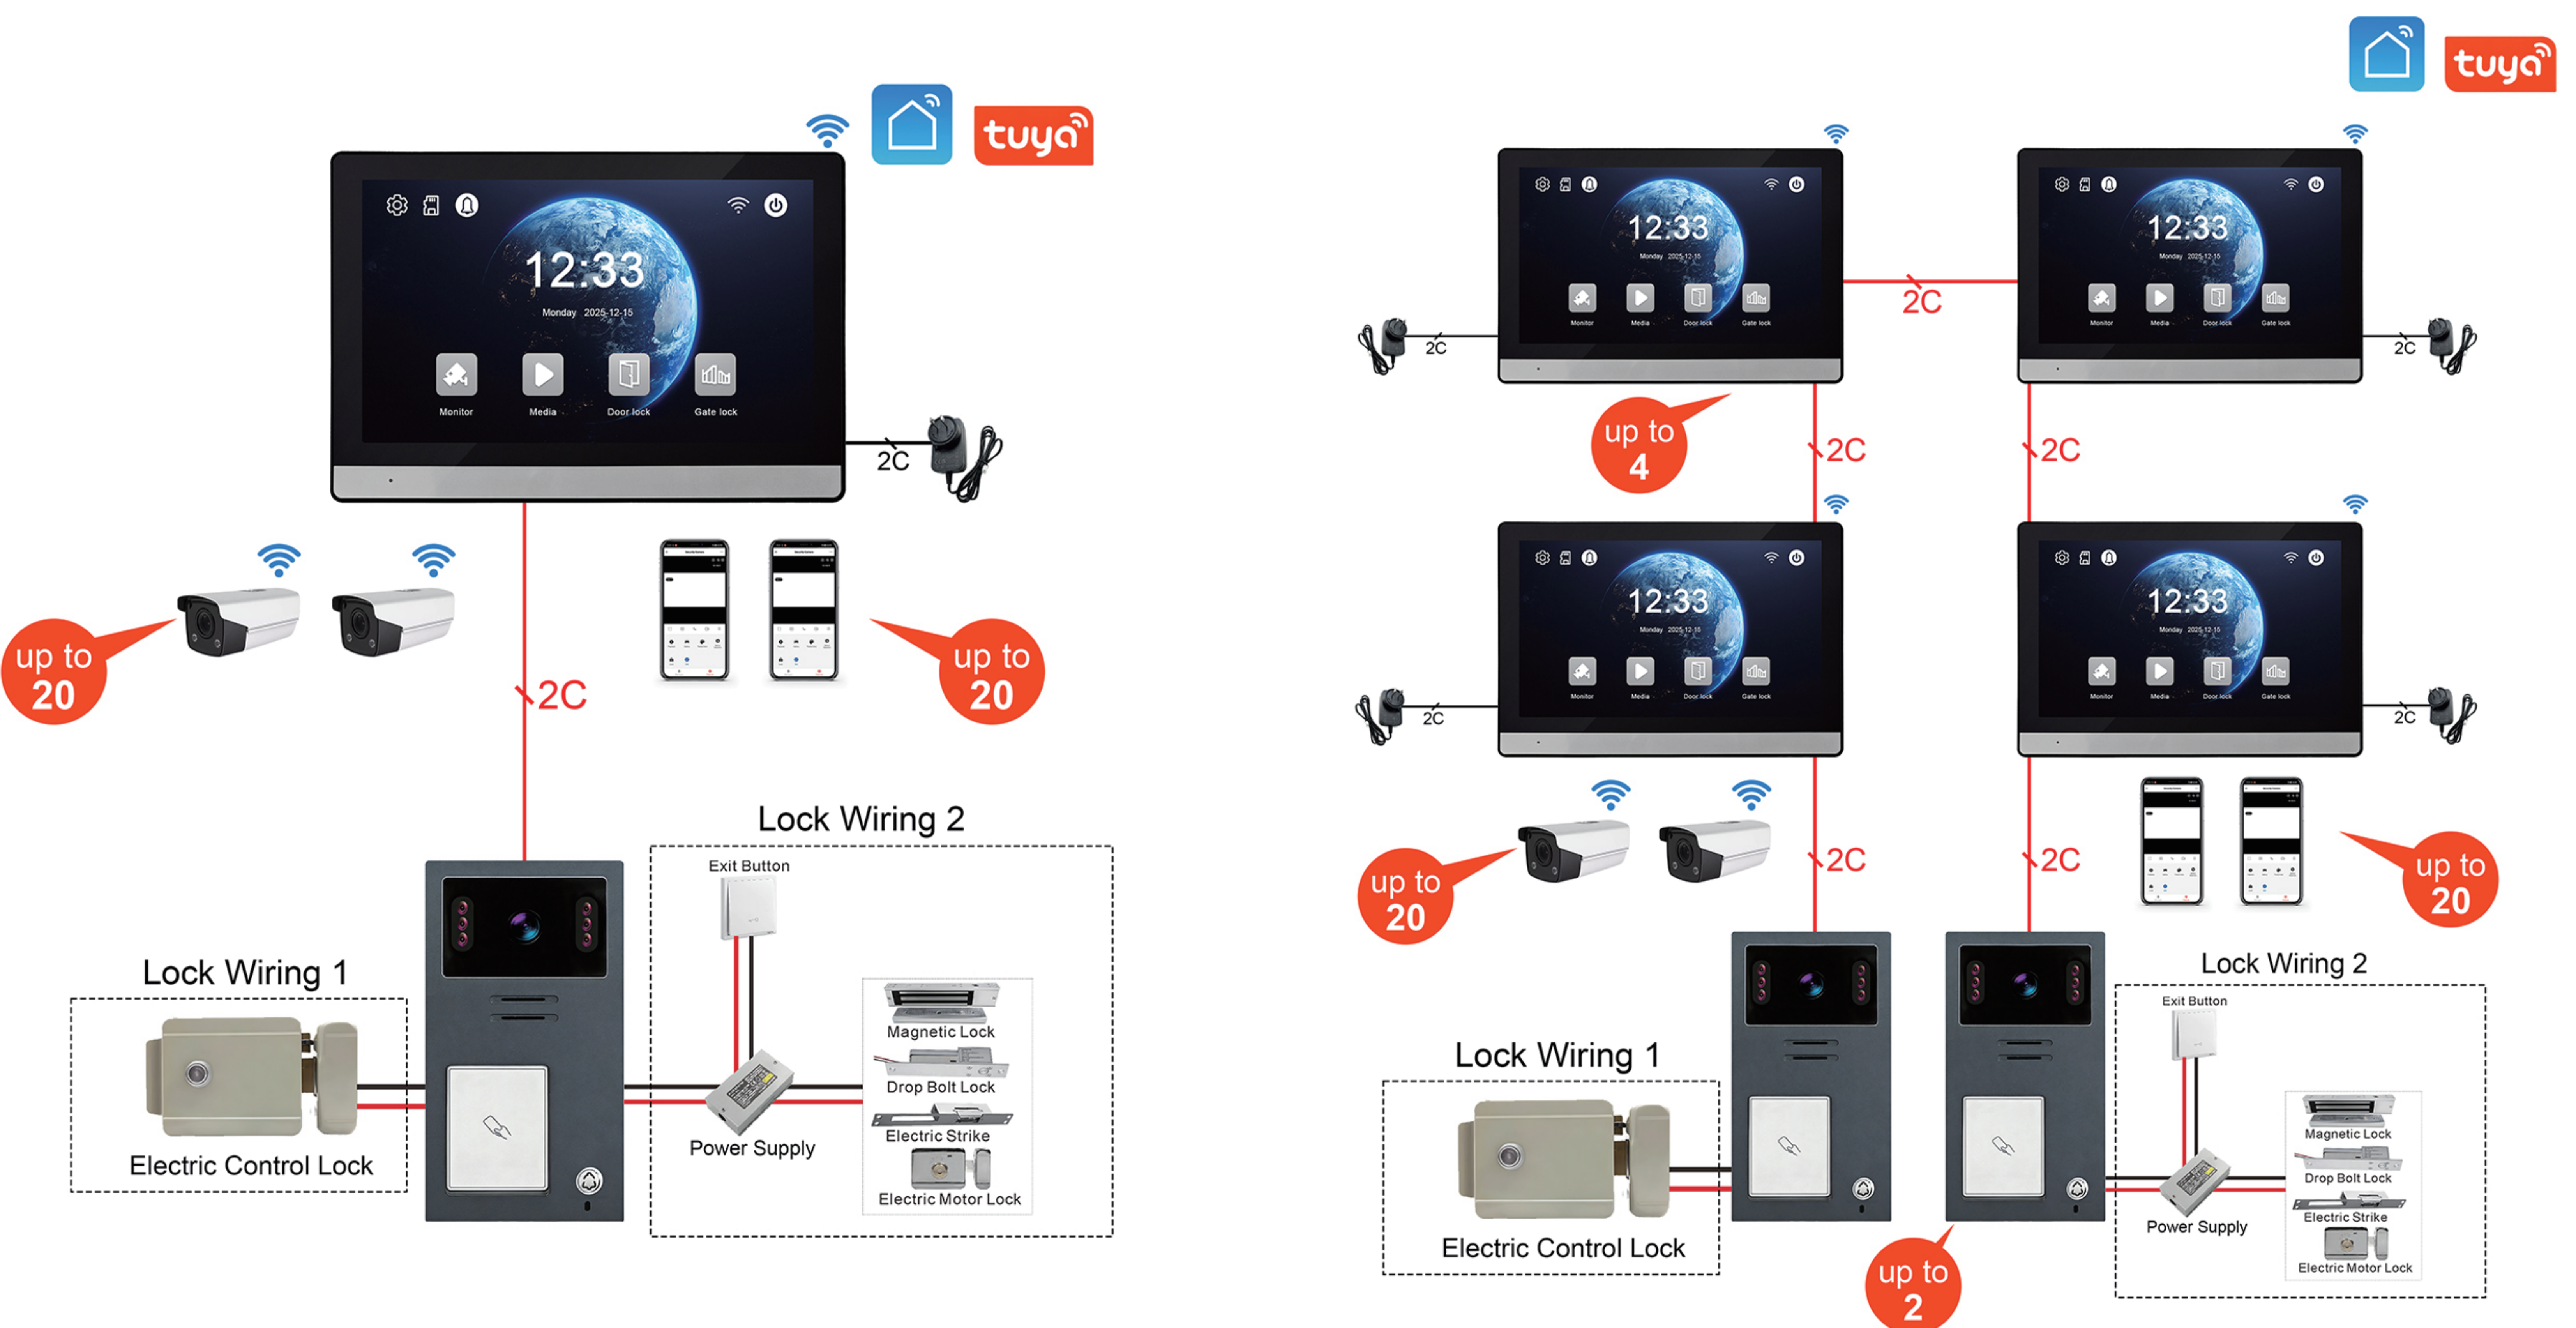

System Diagram: