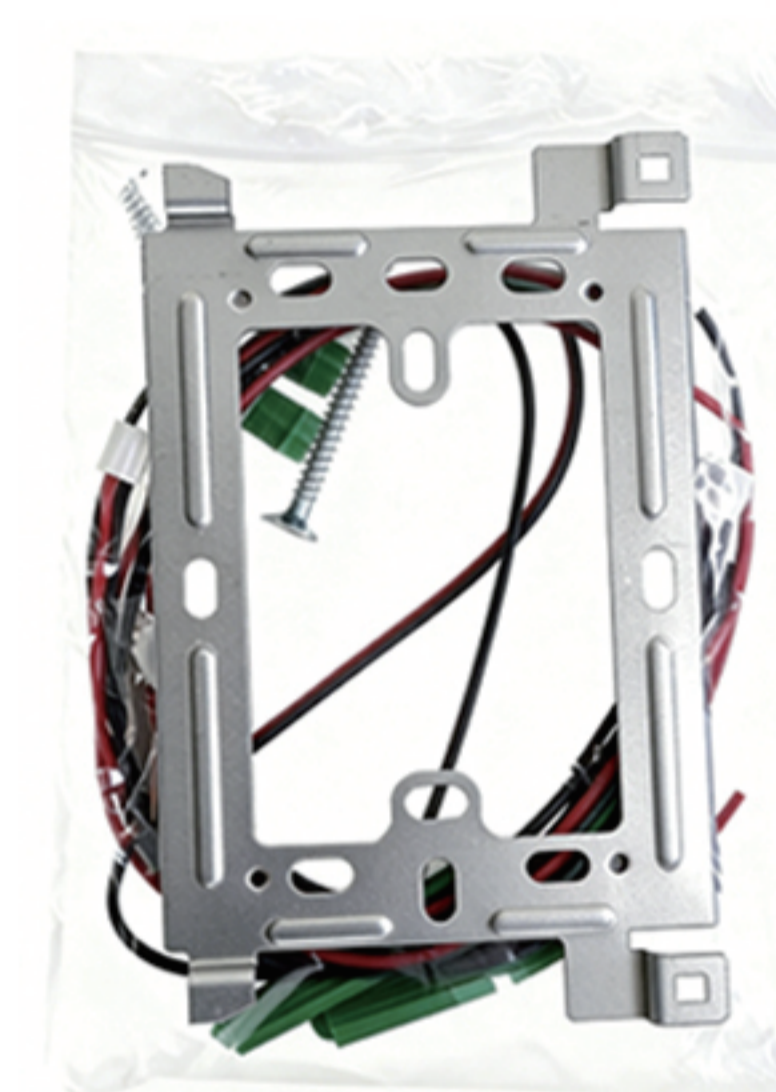

Mounting Bracket * 1