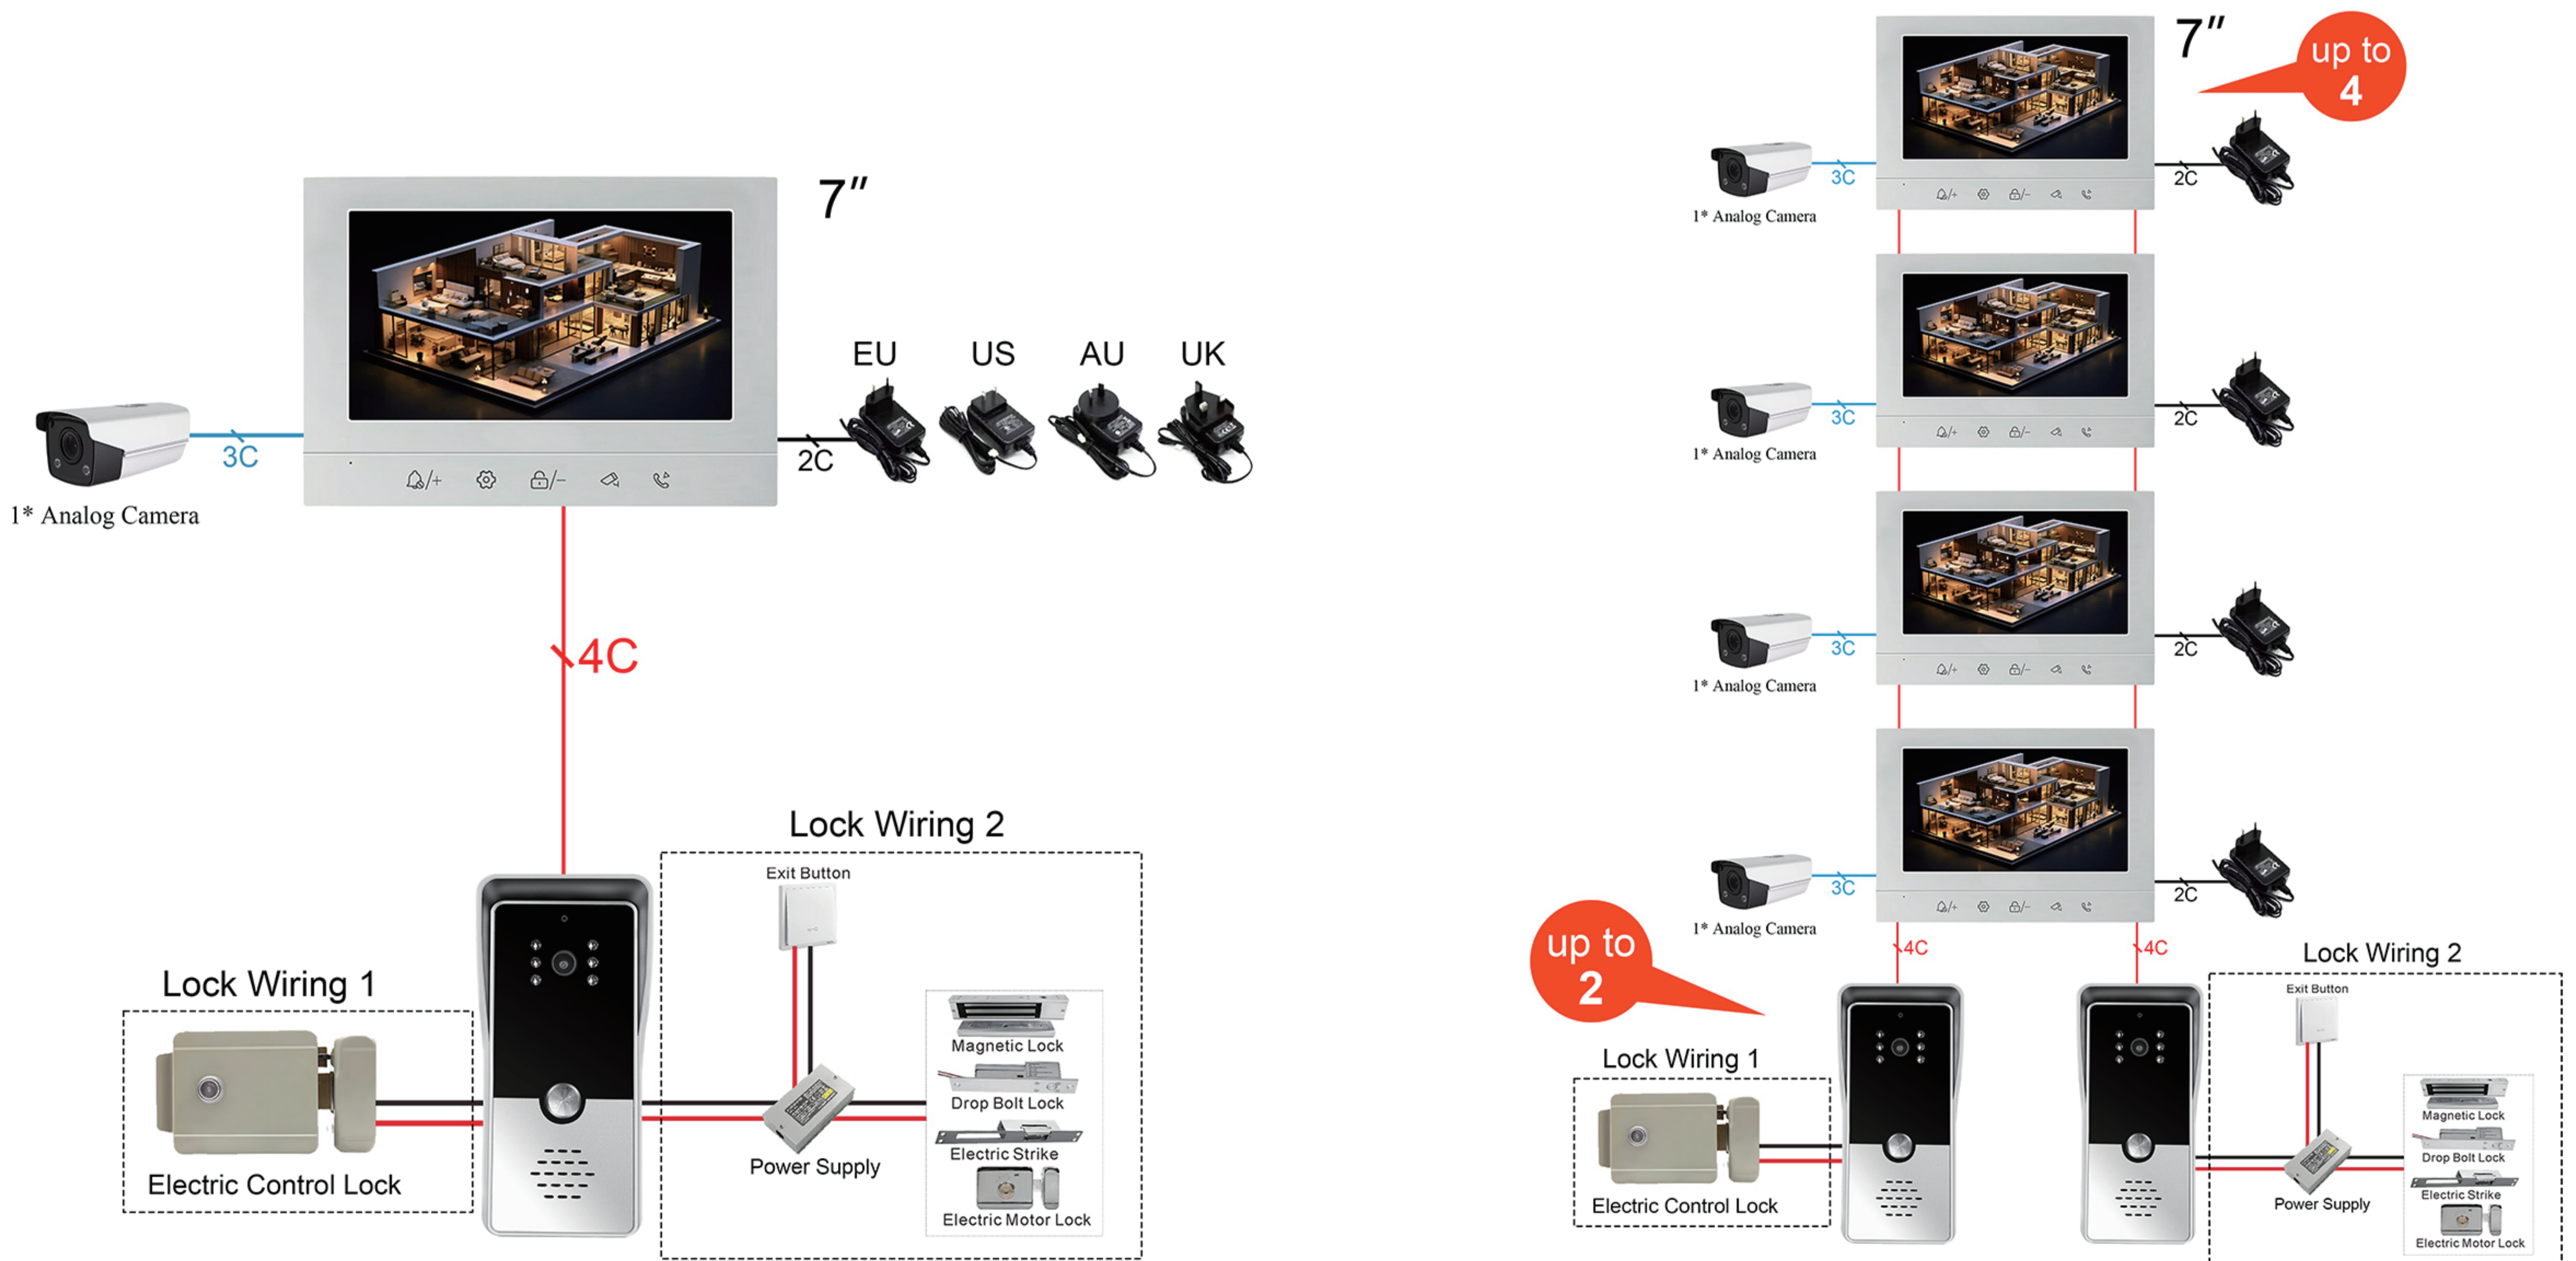

System Diagram: