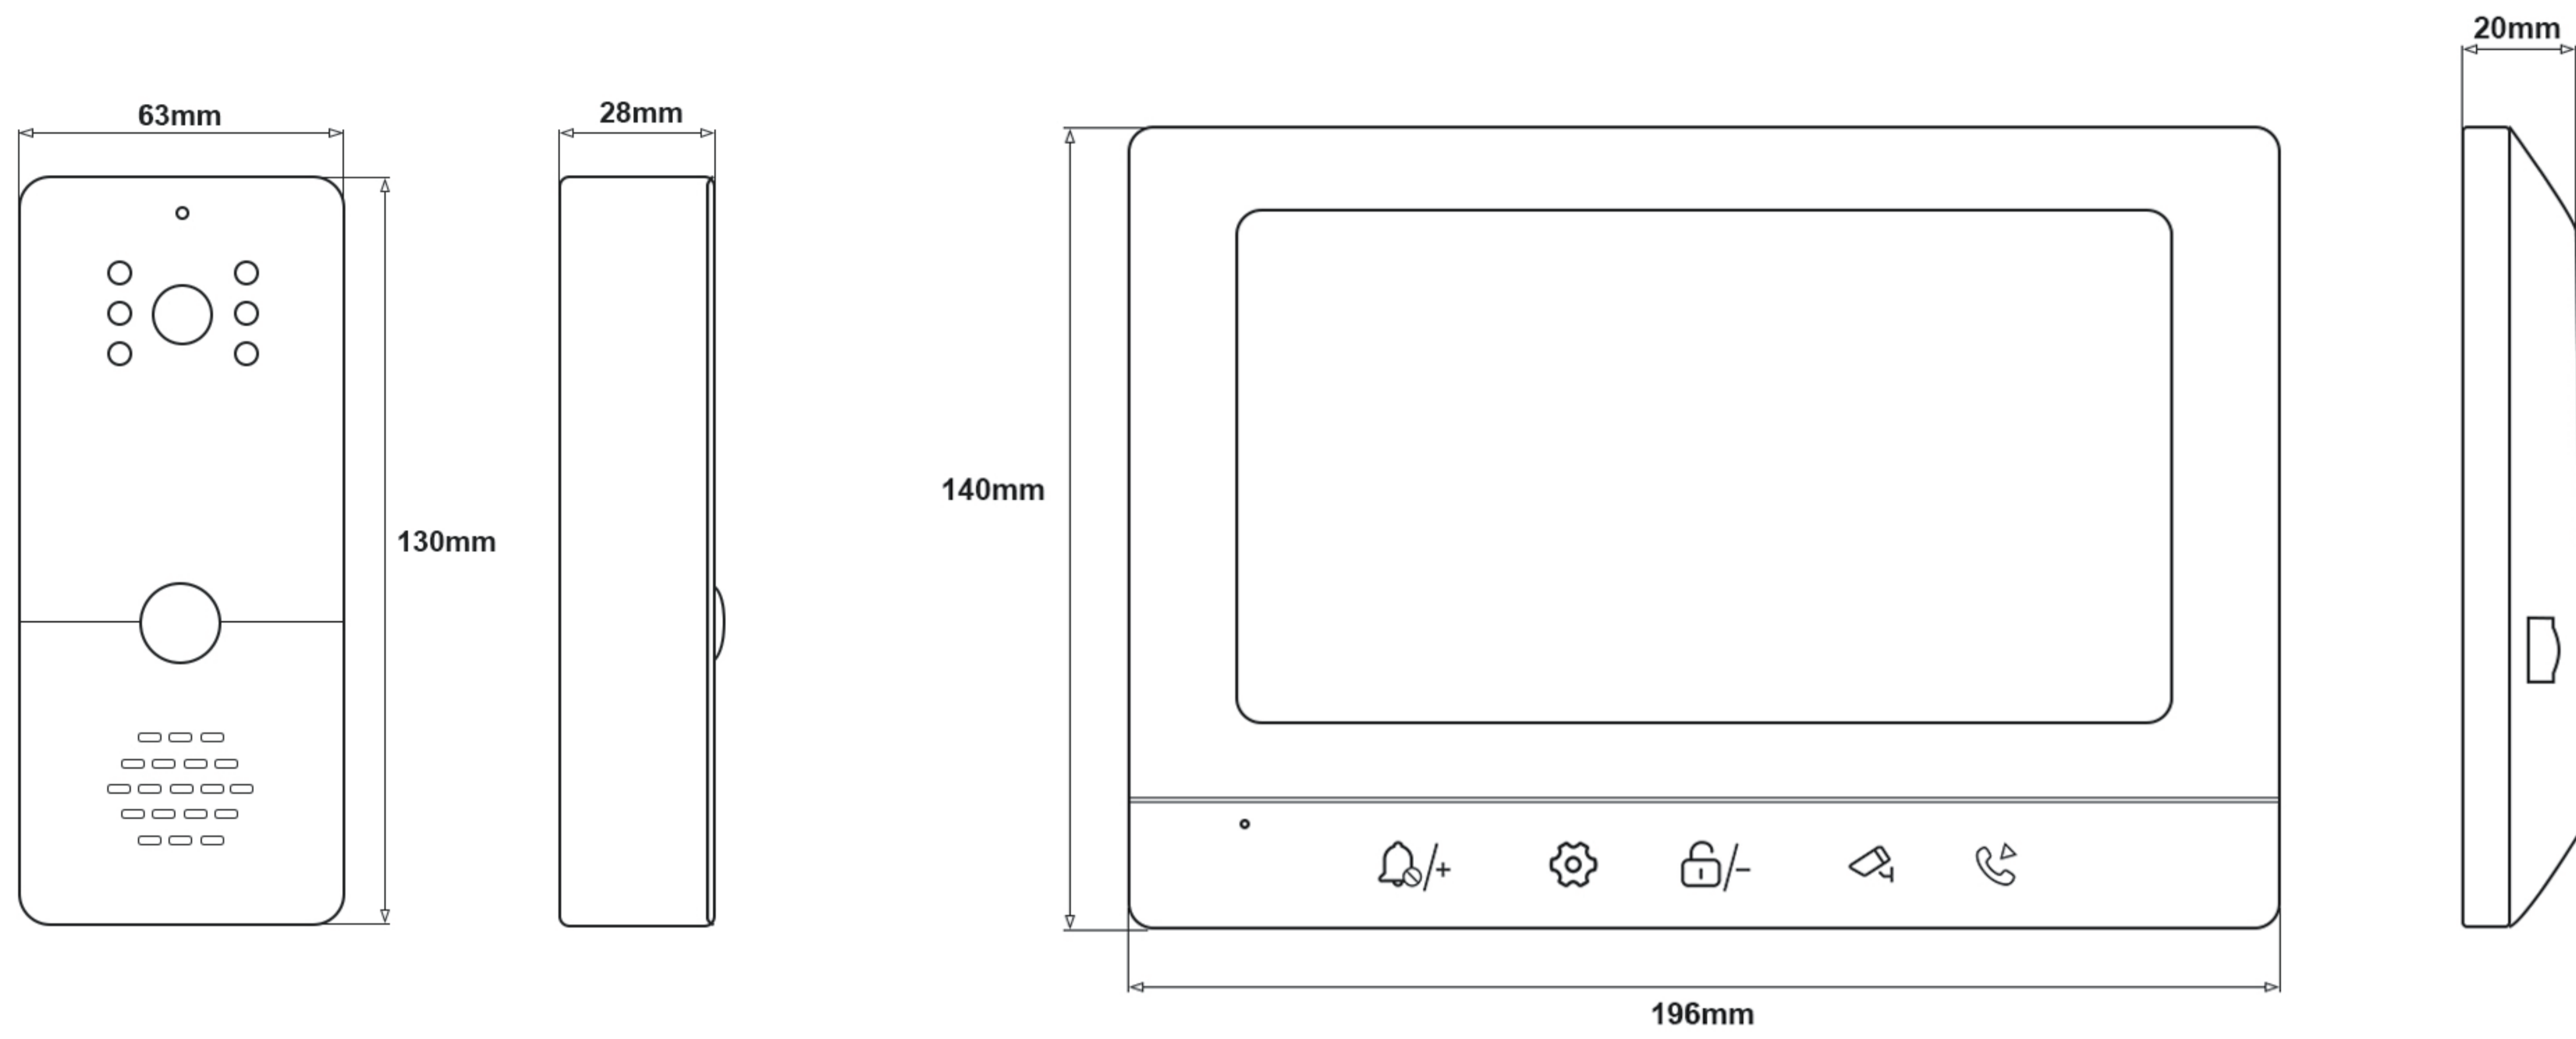

CVBS 4 Wire 7 inch Villa Kit (Touch Button)

Specification

Door station	
Operation system	Linux operation system
Camera	1000 TVL
Night vision	Auto IR
Field of view	115°
Audio input	1 microphone, pickup distance \leq 0.5 meters
Audio output	1 speaker
Audio intercom	Two-way audio communication
Communication Mode	Analog
Tranmission Signal	485 Signal
Tranmission Distance	\geq 100 meters
Connection	4-wire cable, diameter \geq 0.2mm
Relay output	1 Relay
Power supply	Power from indoor monitor
Power consumption	< 5 W
Working temperature	-40 °C to 70 °C
Working humidity	10% to 95%
Color	Black + Silver
Materials	ABS Plastic + PC Lense
Accessory	Plastic Rain cover (included); Angel Bracket can be provided
Protection level	IP65 Weatherproof
Dimension	130 mm x 63 mm x 28 mm
Installation	Surface mounting / Wall-mounted

CE FC RoHS

CVBS 4 Wire 7 inch Villa Kit (Touch Button)

Indoor Monitor	
Operation system	Linux operation system
Display screen	7-inch colorful TFT LCD screen
Display resolution	800*480
Ringtone	30 ringtones
Audio input	1 microphone, pickup distance \leq 0.5 meters
Audio output	1 speaker
Audio intercom	Two-way audio communication
Communication Mode	Analog
Tranmission Signal	485 Signal
Distance	\geq 100 meters
Connection	4-wire cable, diameter \geq 0.2mm
CCTV Camera	1 Analog Camera
Power supply	DC 15V 1.2A / Customized internal power transformer(AC 110V-240V)
Power consumption	\leq 6 W
Working humidity	10% to 90%
Color	White
Materials	ABS Plastic / Fireproof material when using internal power
Accessory	Bracket (include)
Dimension (L x W x H)	196 mm \times 140 mm \times 20 mm
Installation	Surface mounting / Wall-mounted

CE FC RoHS

CVBS 4 Wire 7 inch Villa Kit (Touch Button)

Size:

System Diagram:

CE FC RoHS

What's Included the kit?

Package * 1

Rain cover * 1