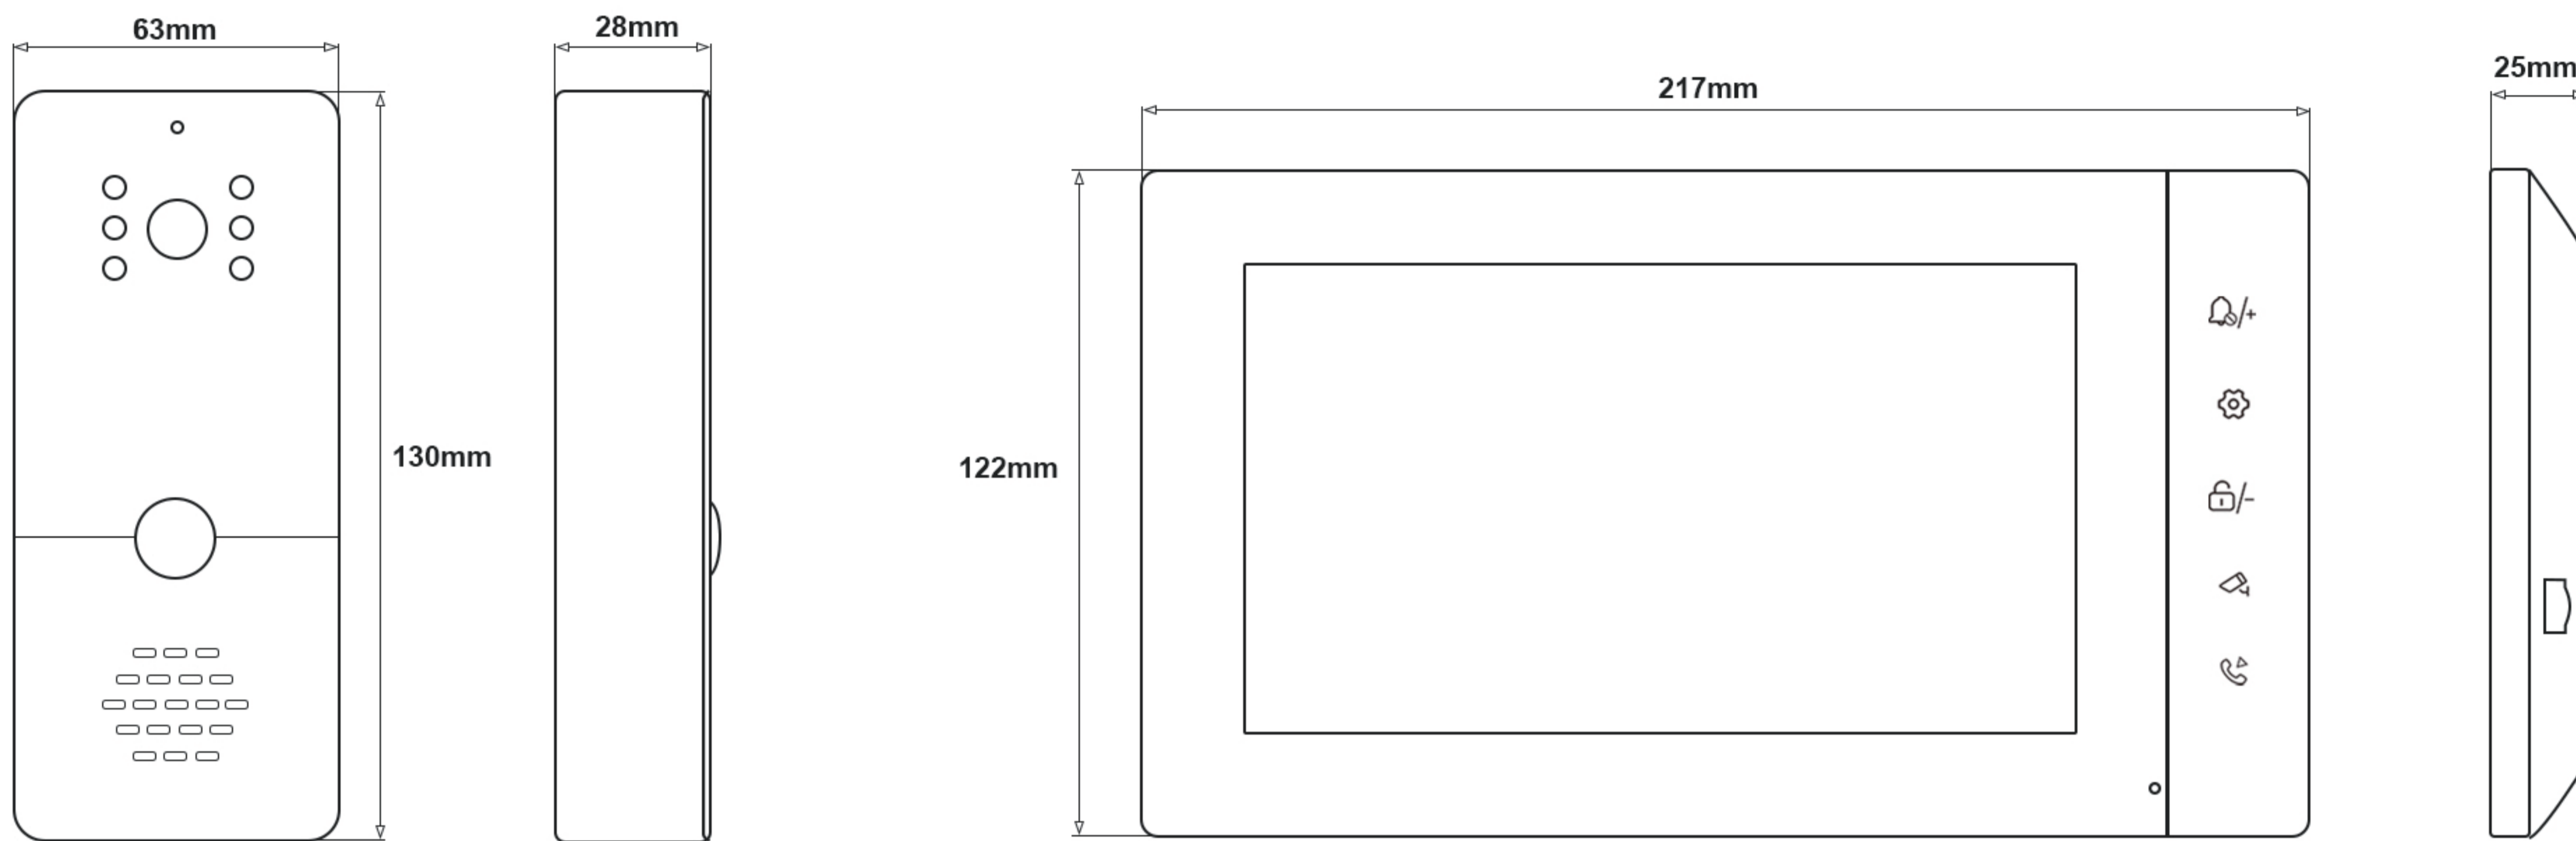

CVBS 4 Wire 7 inch Villa Kit (Touch Button)

Size: