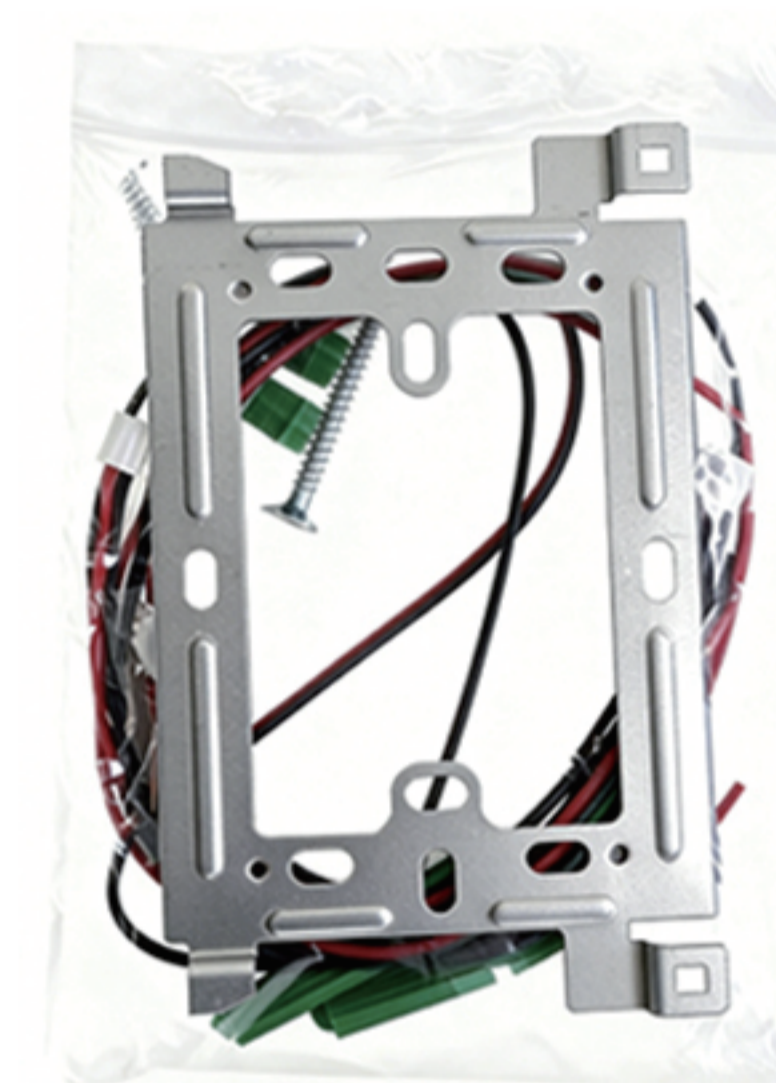

Mounting Bracket * 1