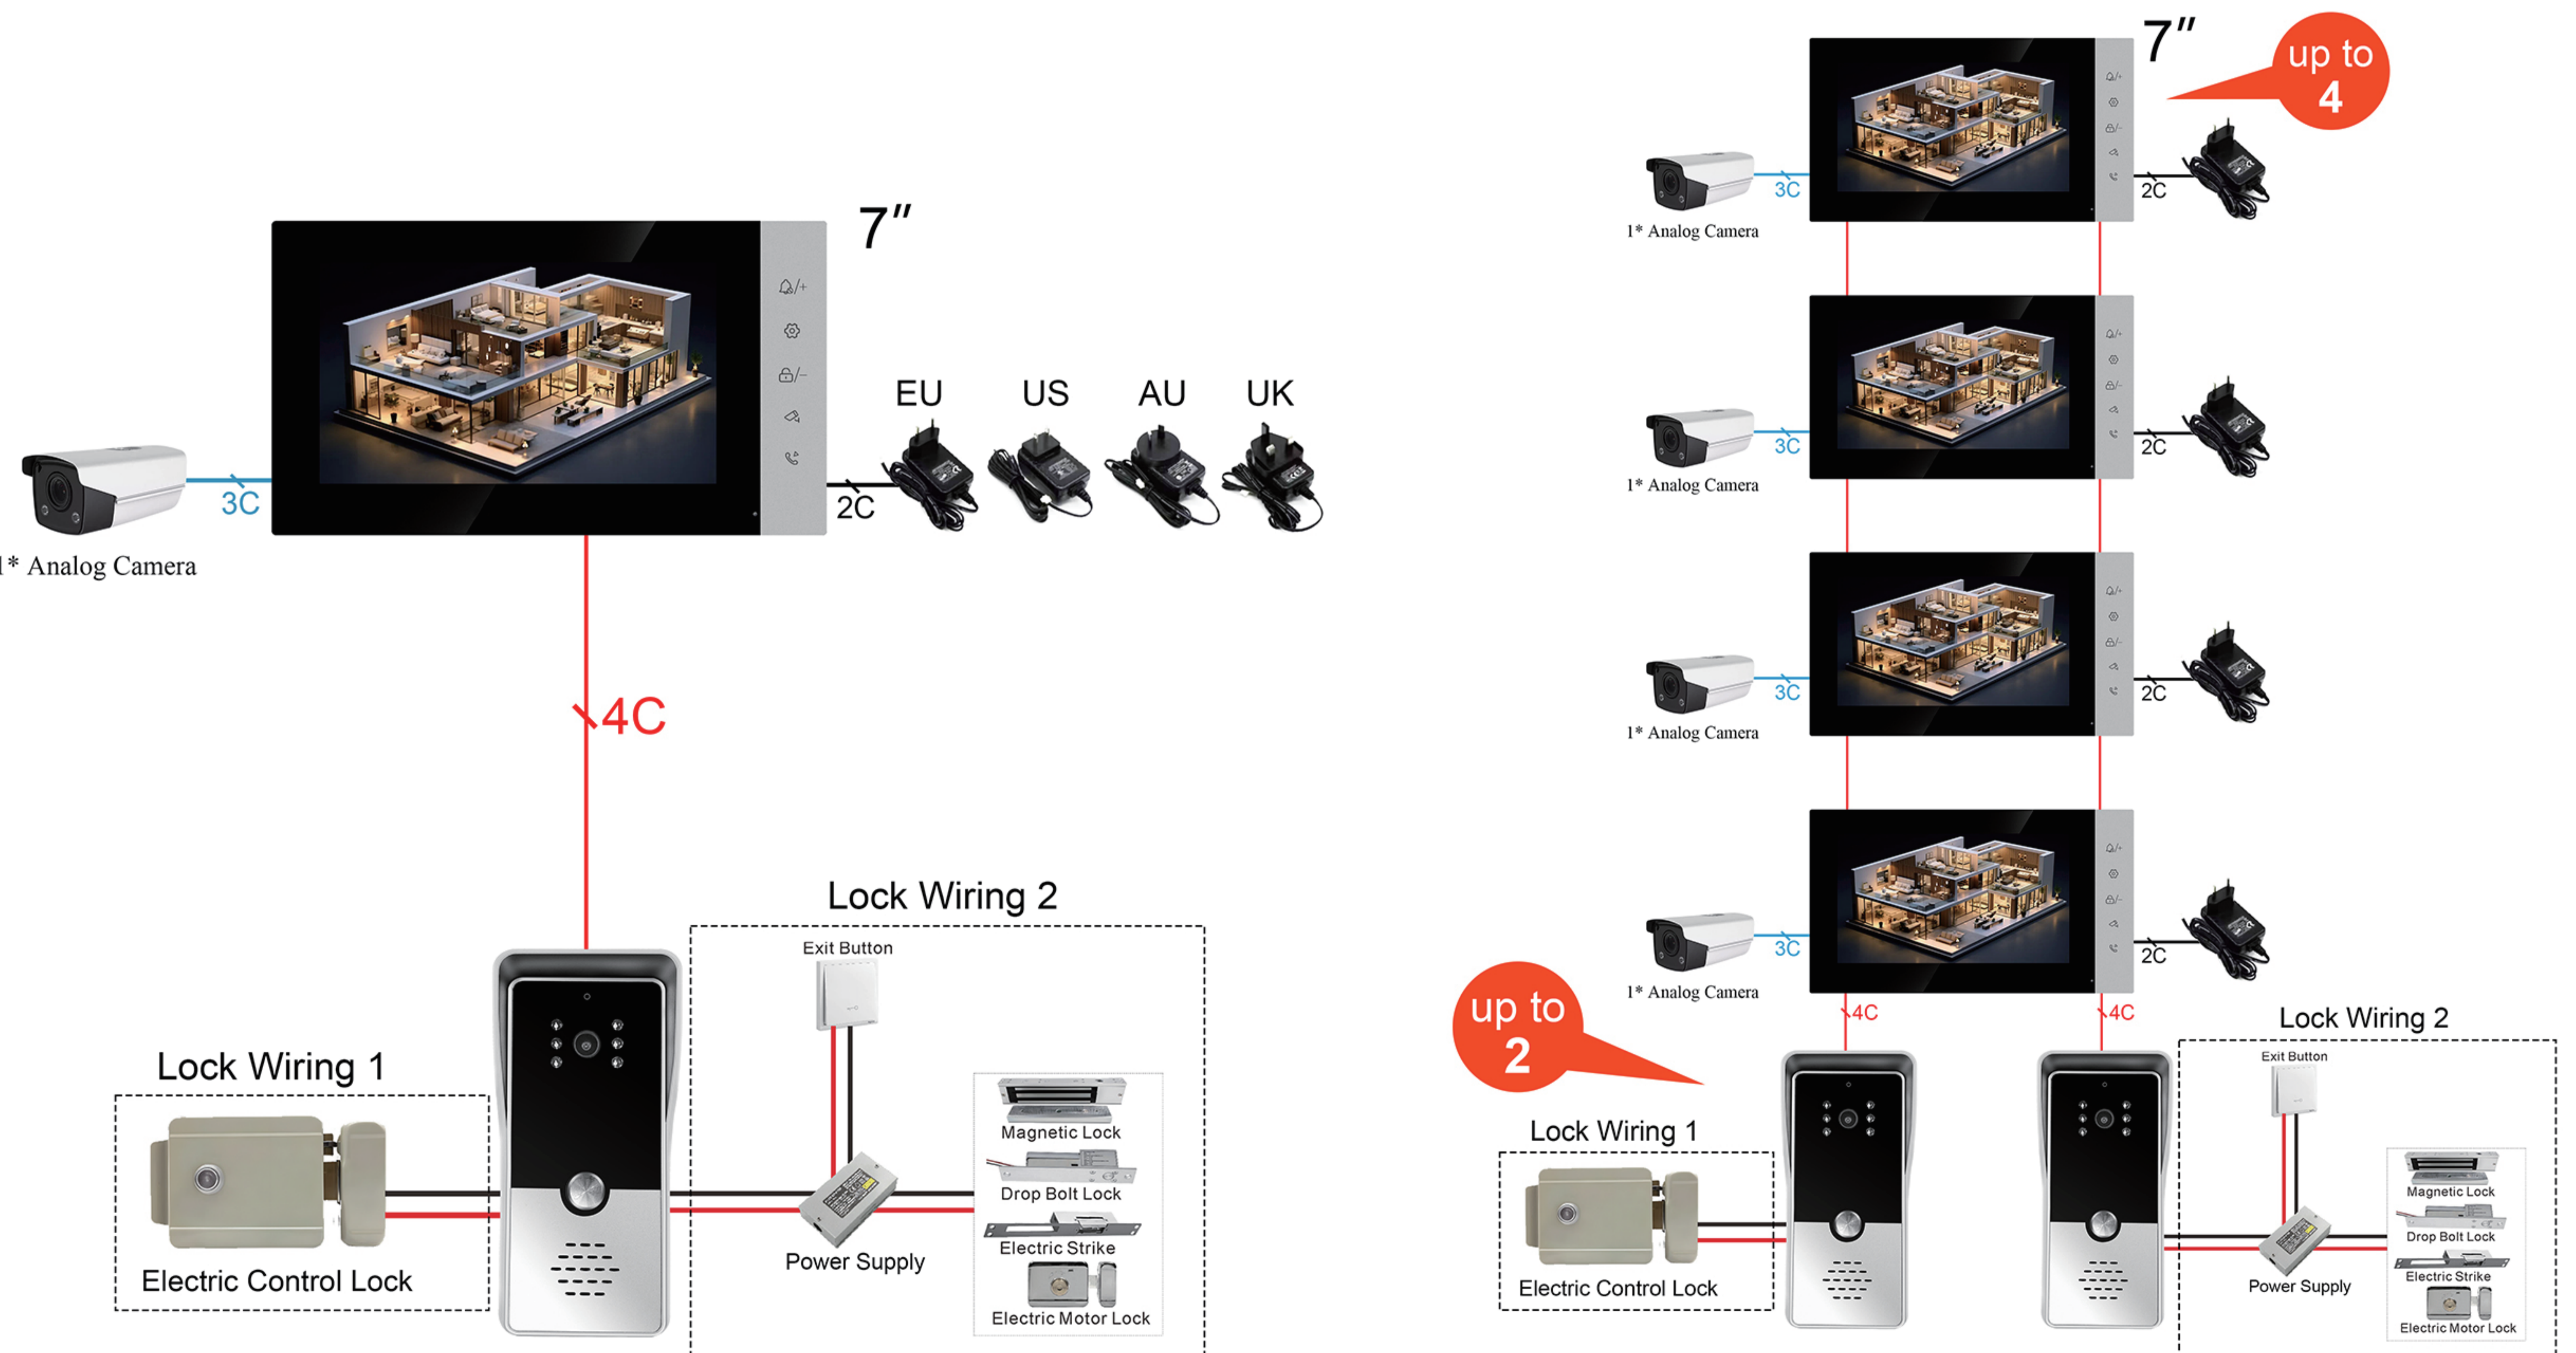

CVBS 4 Wire 7 inch Villa Kit (Touch Button)

Specification

Door station	
Operation system	Linux operation system
Camera	1000 TVL
Night vision	Auto IR
Field of view	115°
Audio input	1 microphone, pickup distance \leq 0.5 meters
Audio output	1 speaker
Audio intercom	Two-way audio communication
Communication Mode	Analog
Tranmission Signal	485 Signal
Tranmission Distance	\geq 100 meters
Connection	4-wire cable, diameter \geq 0.2mm
Relay output	1 Relay
Power supply	Power from indoor monitor
Power consumption	< 5 W
Working temperature	-40 °C to 70 °C
Working humidity	10% to 95%
Color	Black + Silver
Materials	ABS Plastic + PC Lense
Accessory	Plastic Rain cover (included); Angel Bracket can be provided
Protection level	IP65 Weatherproof
Dimension	130 mm x 63 mm x 28 mm
Installation	Surface mounting / Wall-mounted

CE FC RoHS

CVBS 4 Wire 7 inch Villa Kit (Touch Button)

Indoor Monitor	
Operation system	Linux operation system
Display screen	7-inch colorful TFT LCD screen (Glass Lense)
Display resolution	800*480
Ringtone	30 ringtones
Audio input	1 microphone, pickup distance \leq 0.5 meters
Audio output	1 speaker
Audio intercom	Two-way audio communication
Communication Mode	Analog
Tranmission Signal	485 Signal
Distance	\geq 100 meters
Connection	4-wire cable, diameter \geq 0.2mm
CCTV Camera	1 Analog Camera
Power supply	DC 15V 1.2A / Customized internal power transformer(AC 110V-240V)
Power consumption	\leq 6 W
Working humidity	10% to 90%
Color	Black + Silver
Materials	ABS Plastic + Glass Lense / Fireproof material when using internal power
Accessory	Bracket (include)
Dimension (L x W x H)	217 mm \times 122 mm \times 25 mm
Installation	Surface mounting / Wall-mounted

CE FC RoHS

CVBS 4 Wire 7 inch Villa Kit (Touch Button)

Size:

System Diagram:

CE FC RoHS

What's Included the kit?

Package * 1

Rain cover * 1