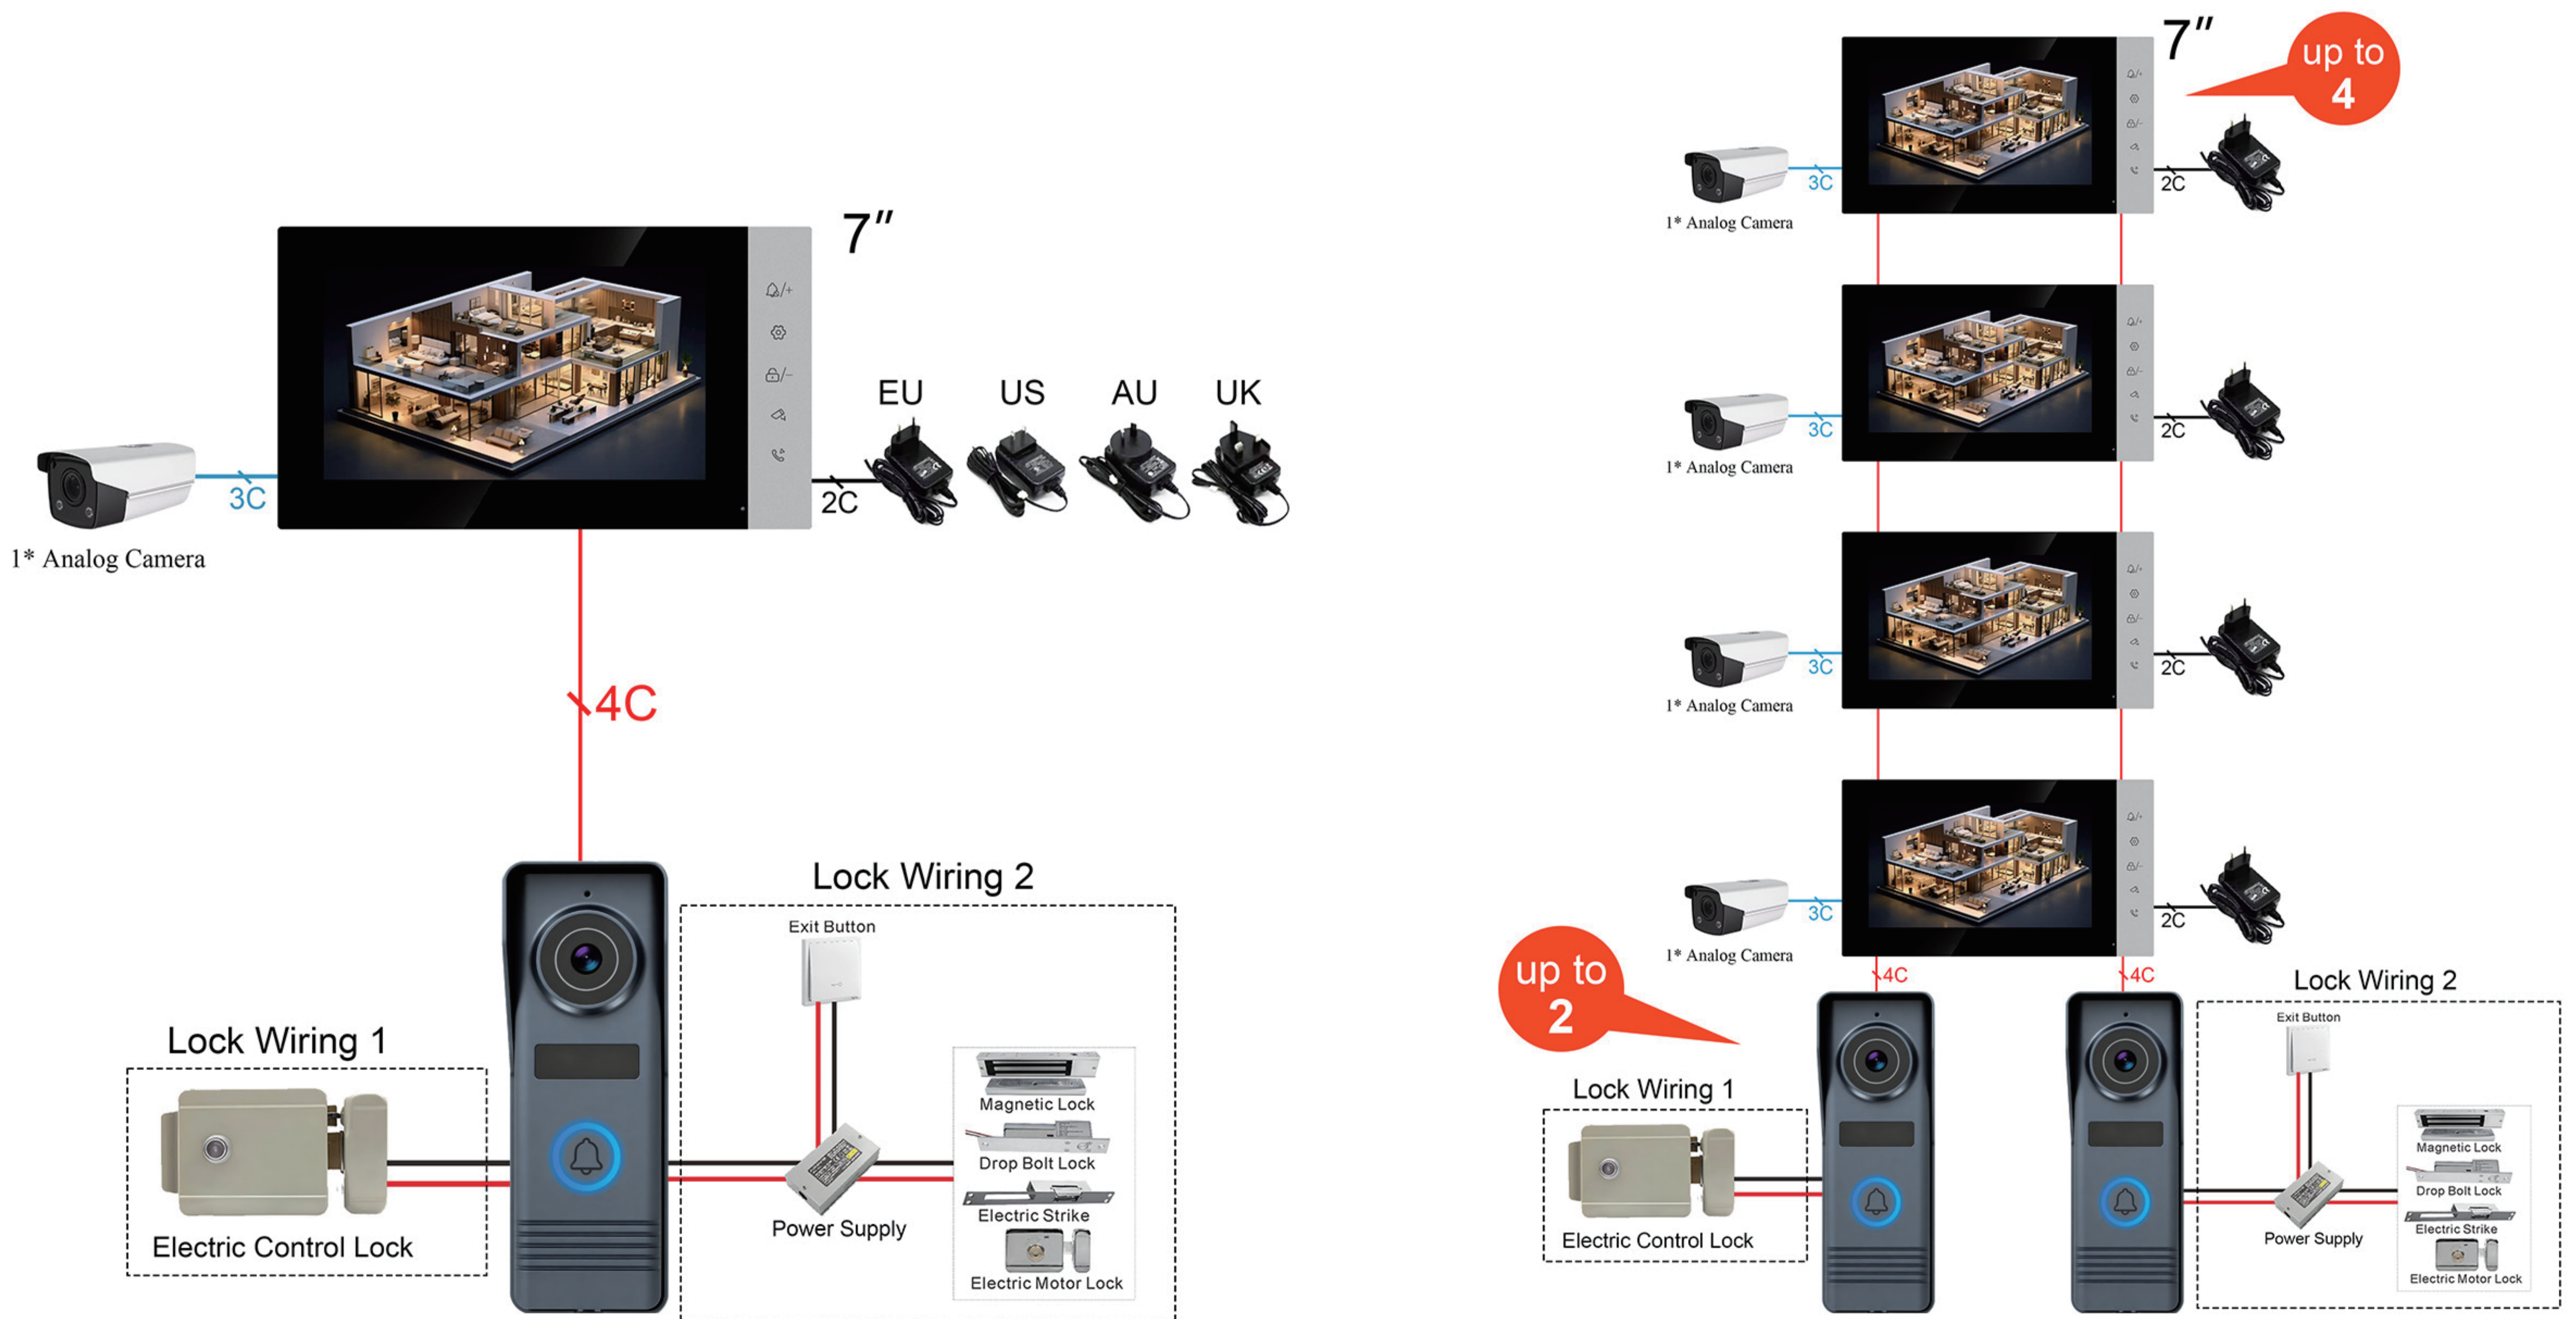

System Diagram: