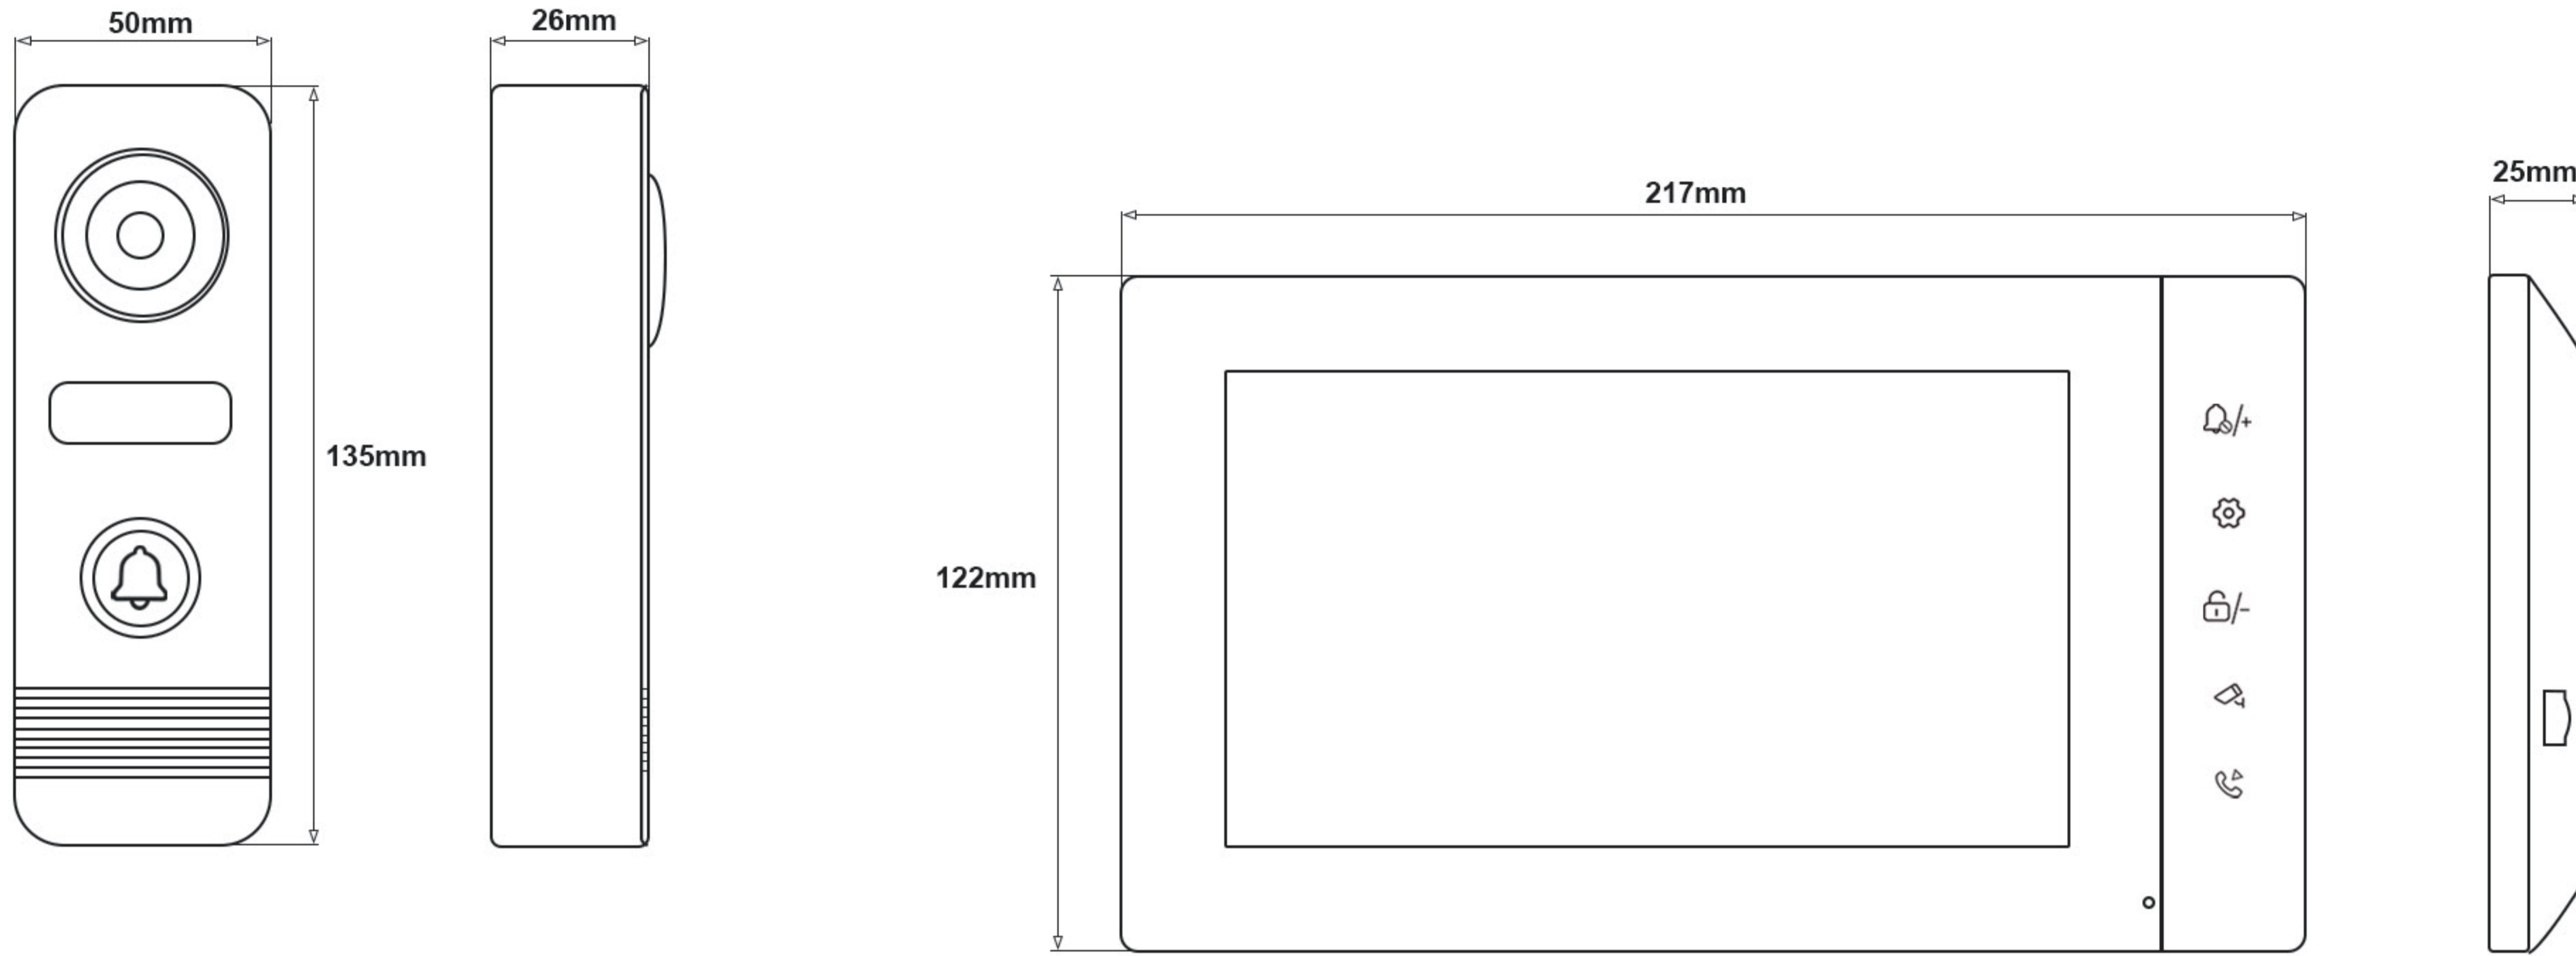

CVBS 4 Wire 7 inch Villa Kit (Touch Button)

Size: