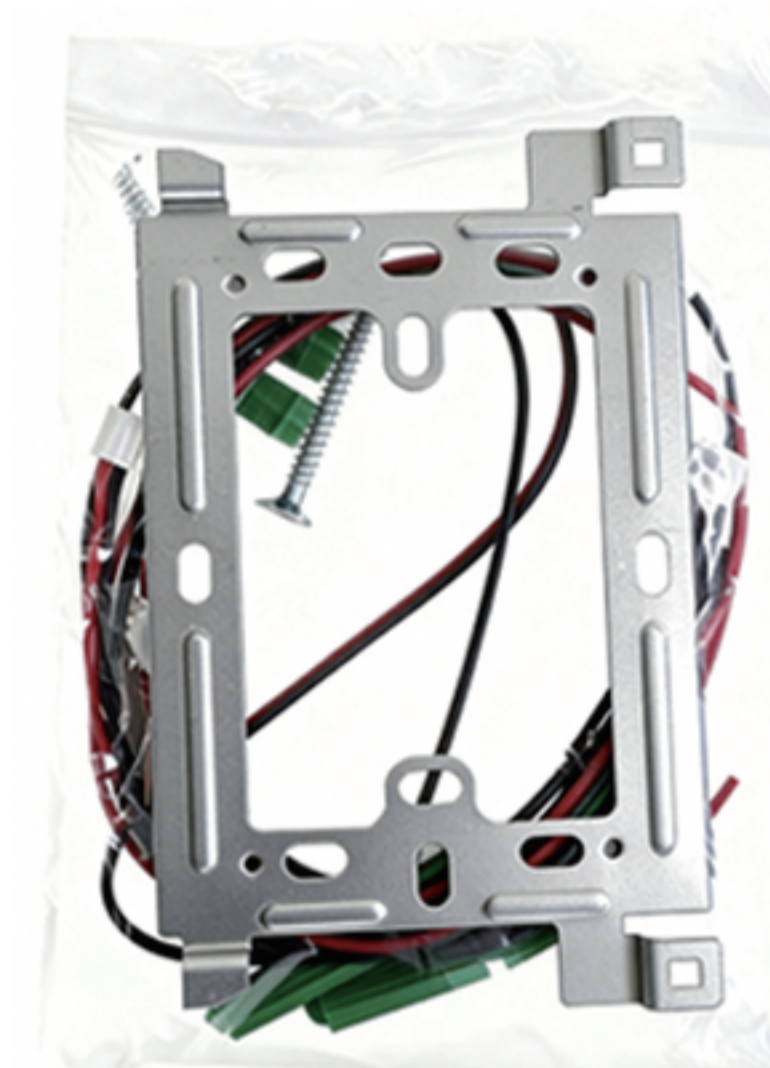

## System Diagram:

CE FC RoHS

## What's Included the kit?

Package \* 1

Rain cover \* 1

Call panel \* 1

Indoor Monitor \* 1

Power Adaptor \* 1

Mounting Bracket \* 1

User Manual \* 1

## Not included (Available for fee)

Angle Bracket