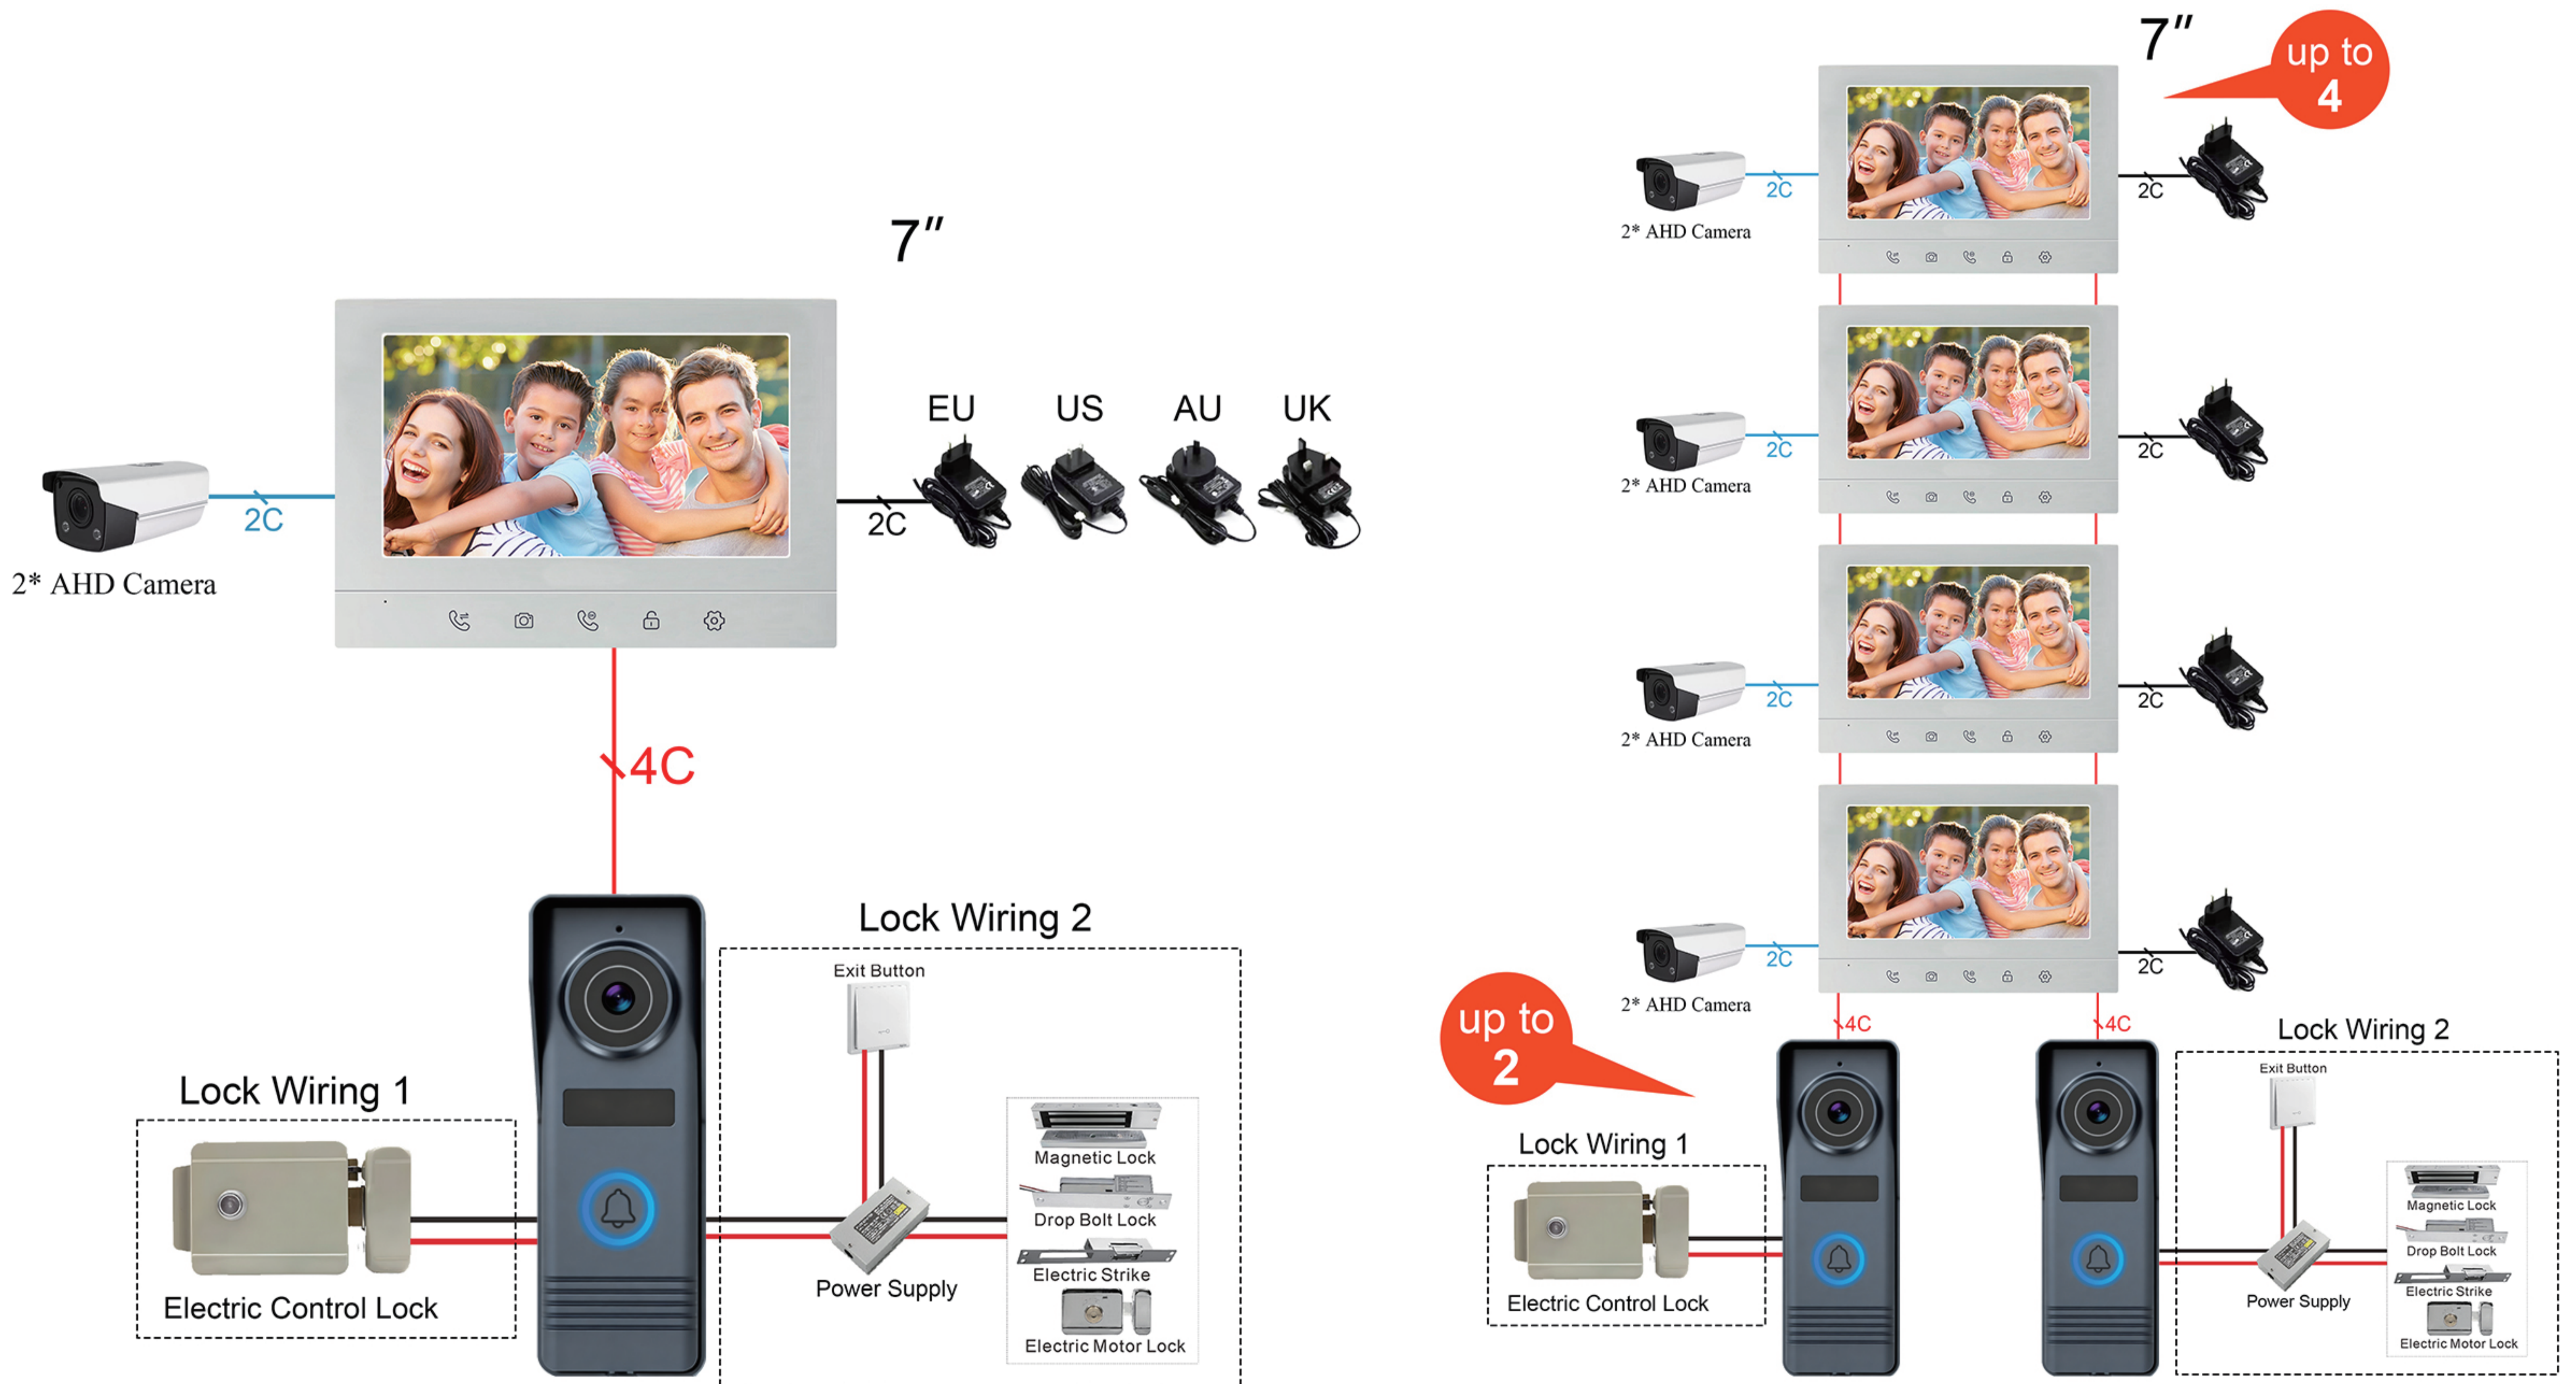

System Diagram: