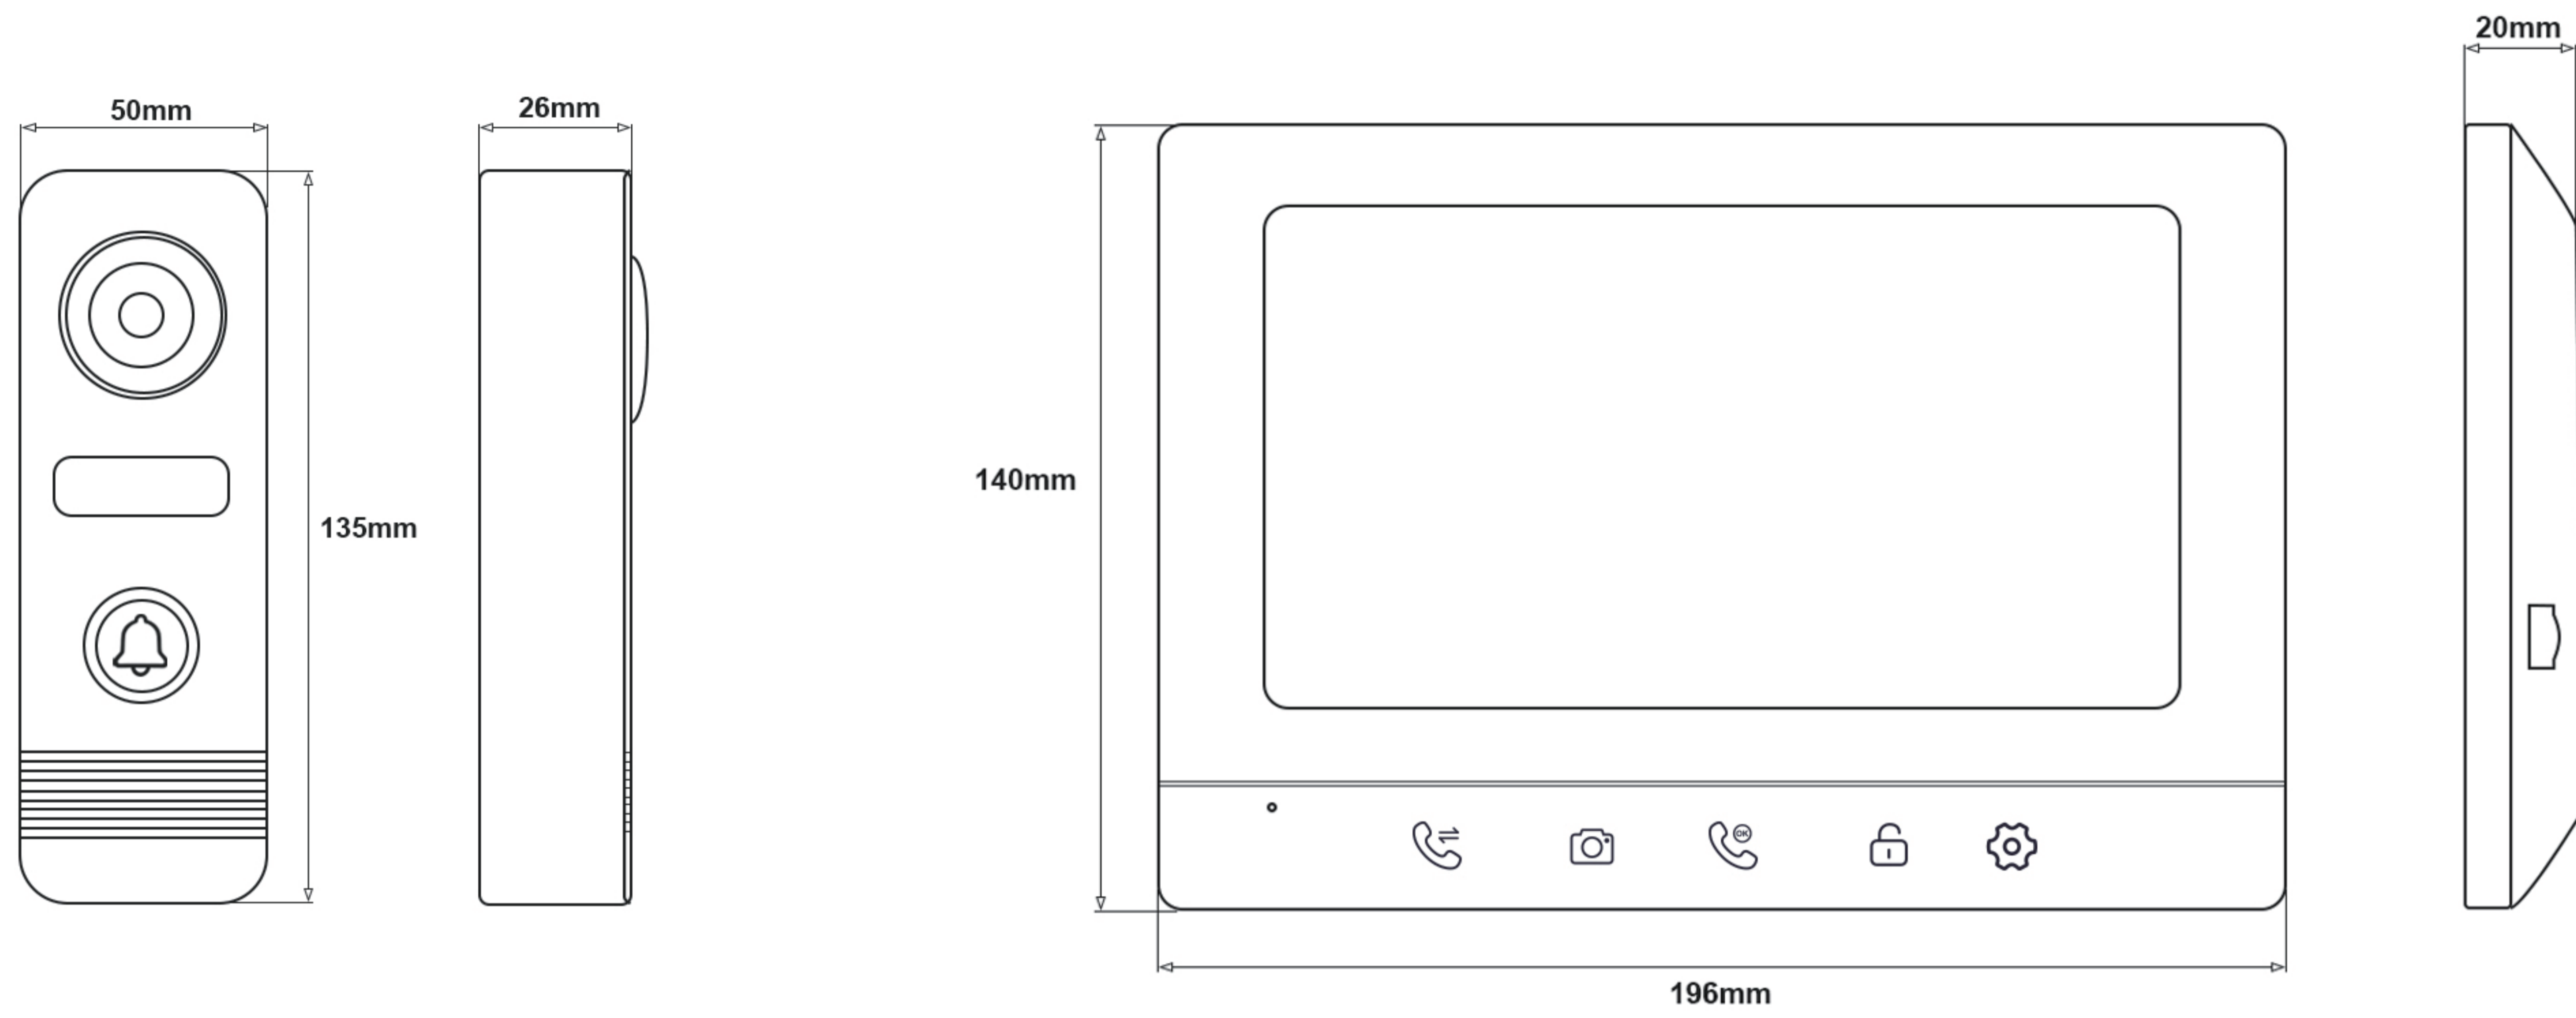

AHD 4 Wire with Memory 7 inch Villa Kit (IPS screen + Touch Button)

Size: