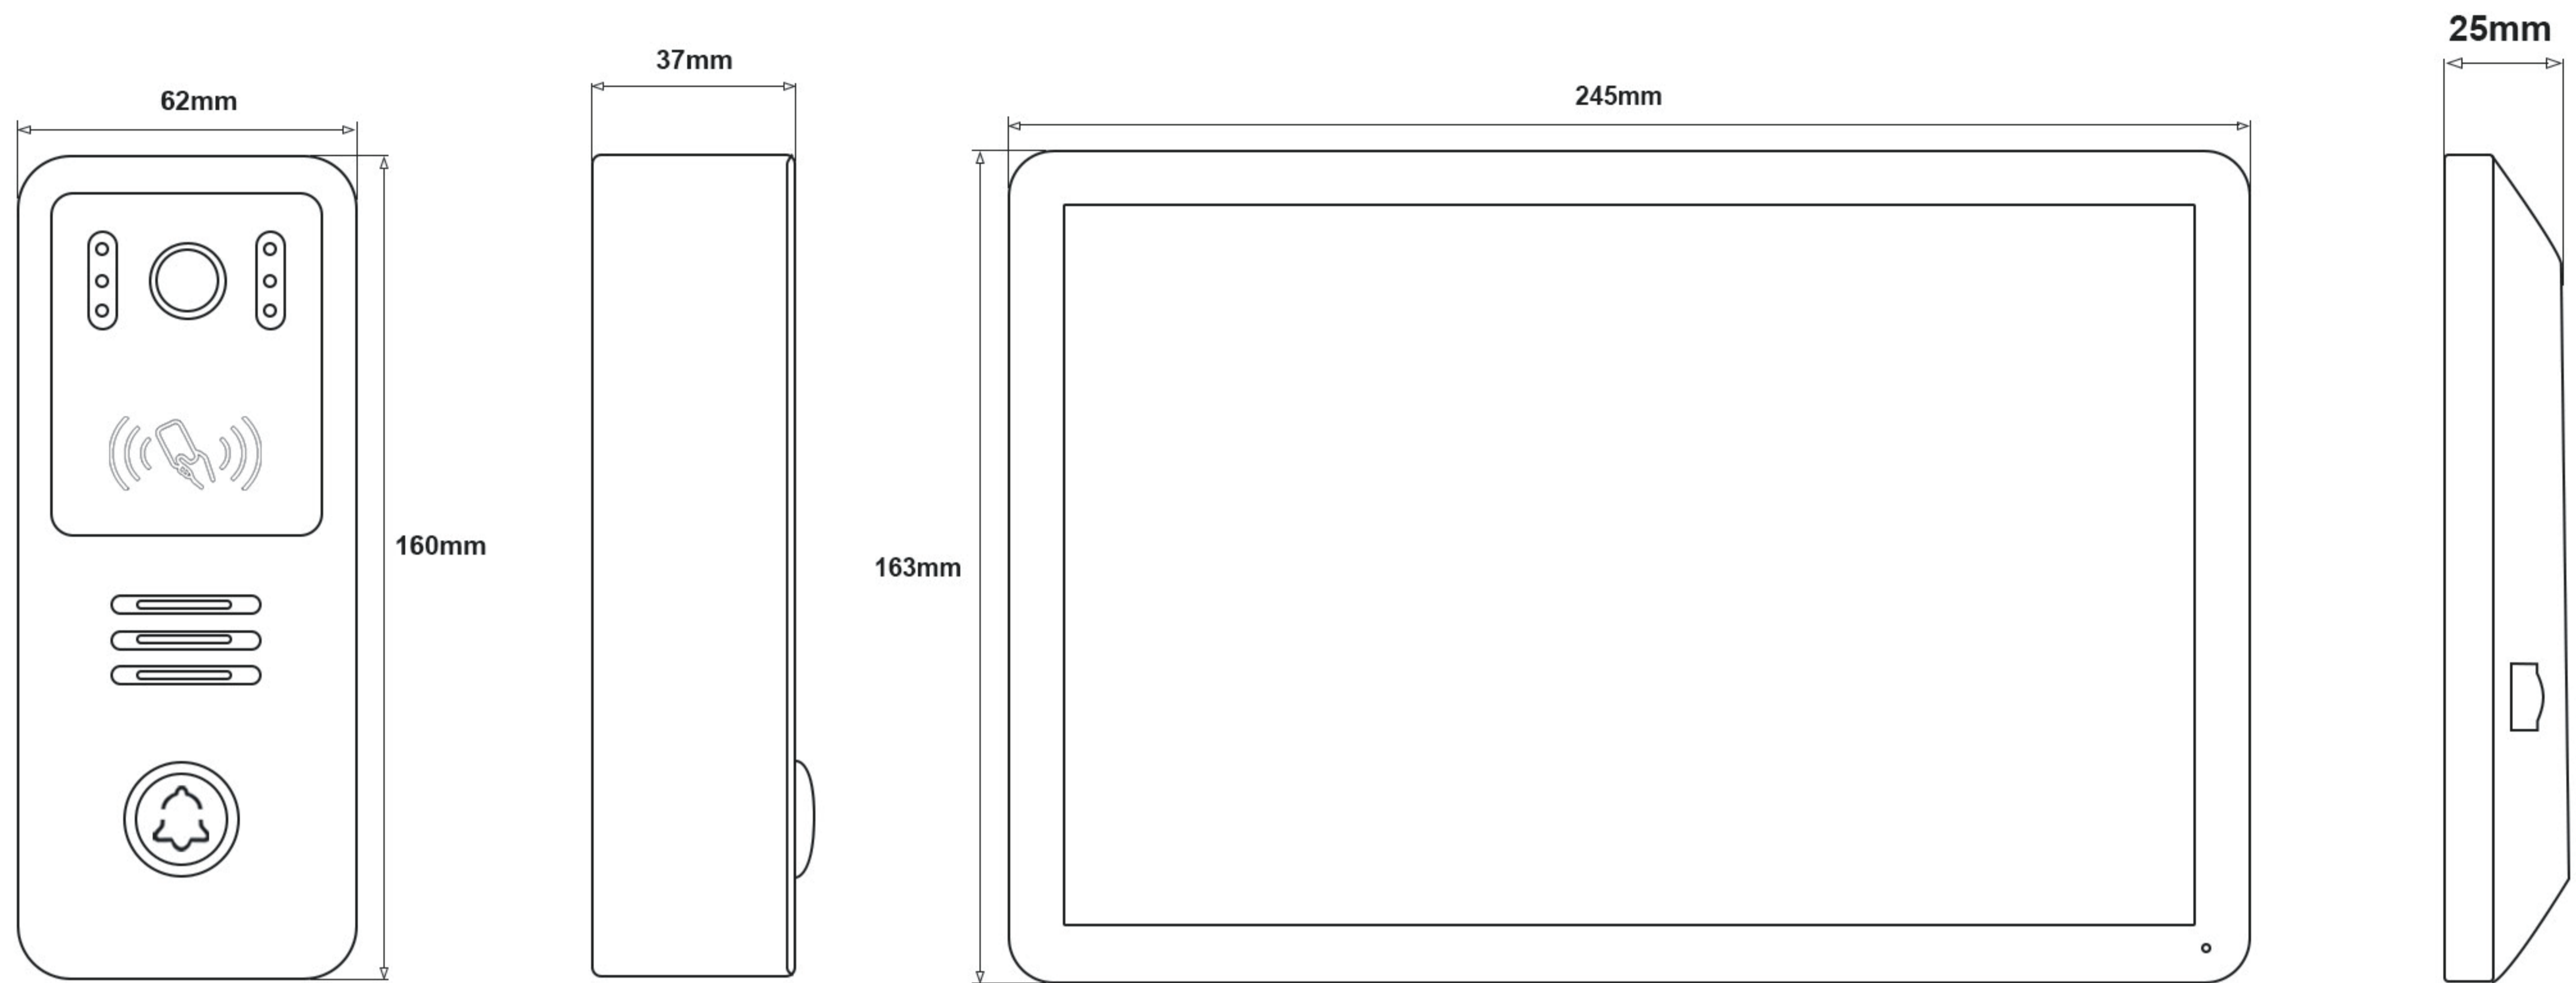

IP 10.1 inch Villa Kit (IPS Glass Lense)

Size: