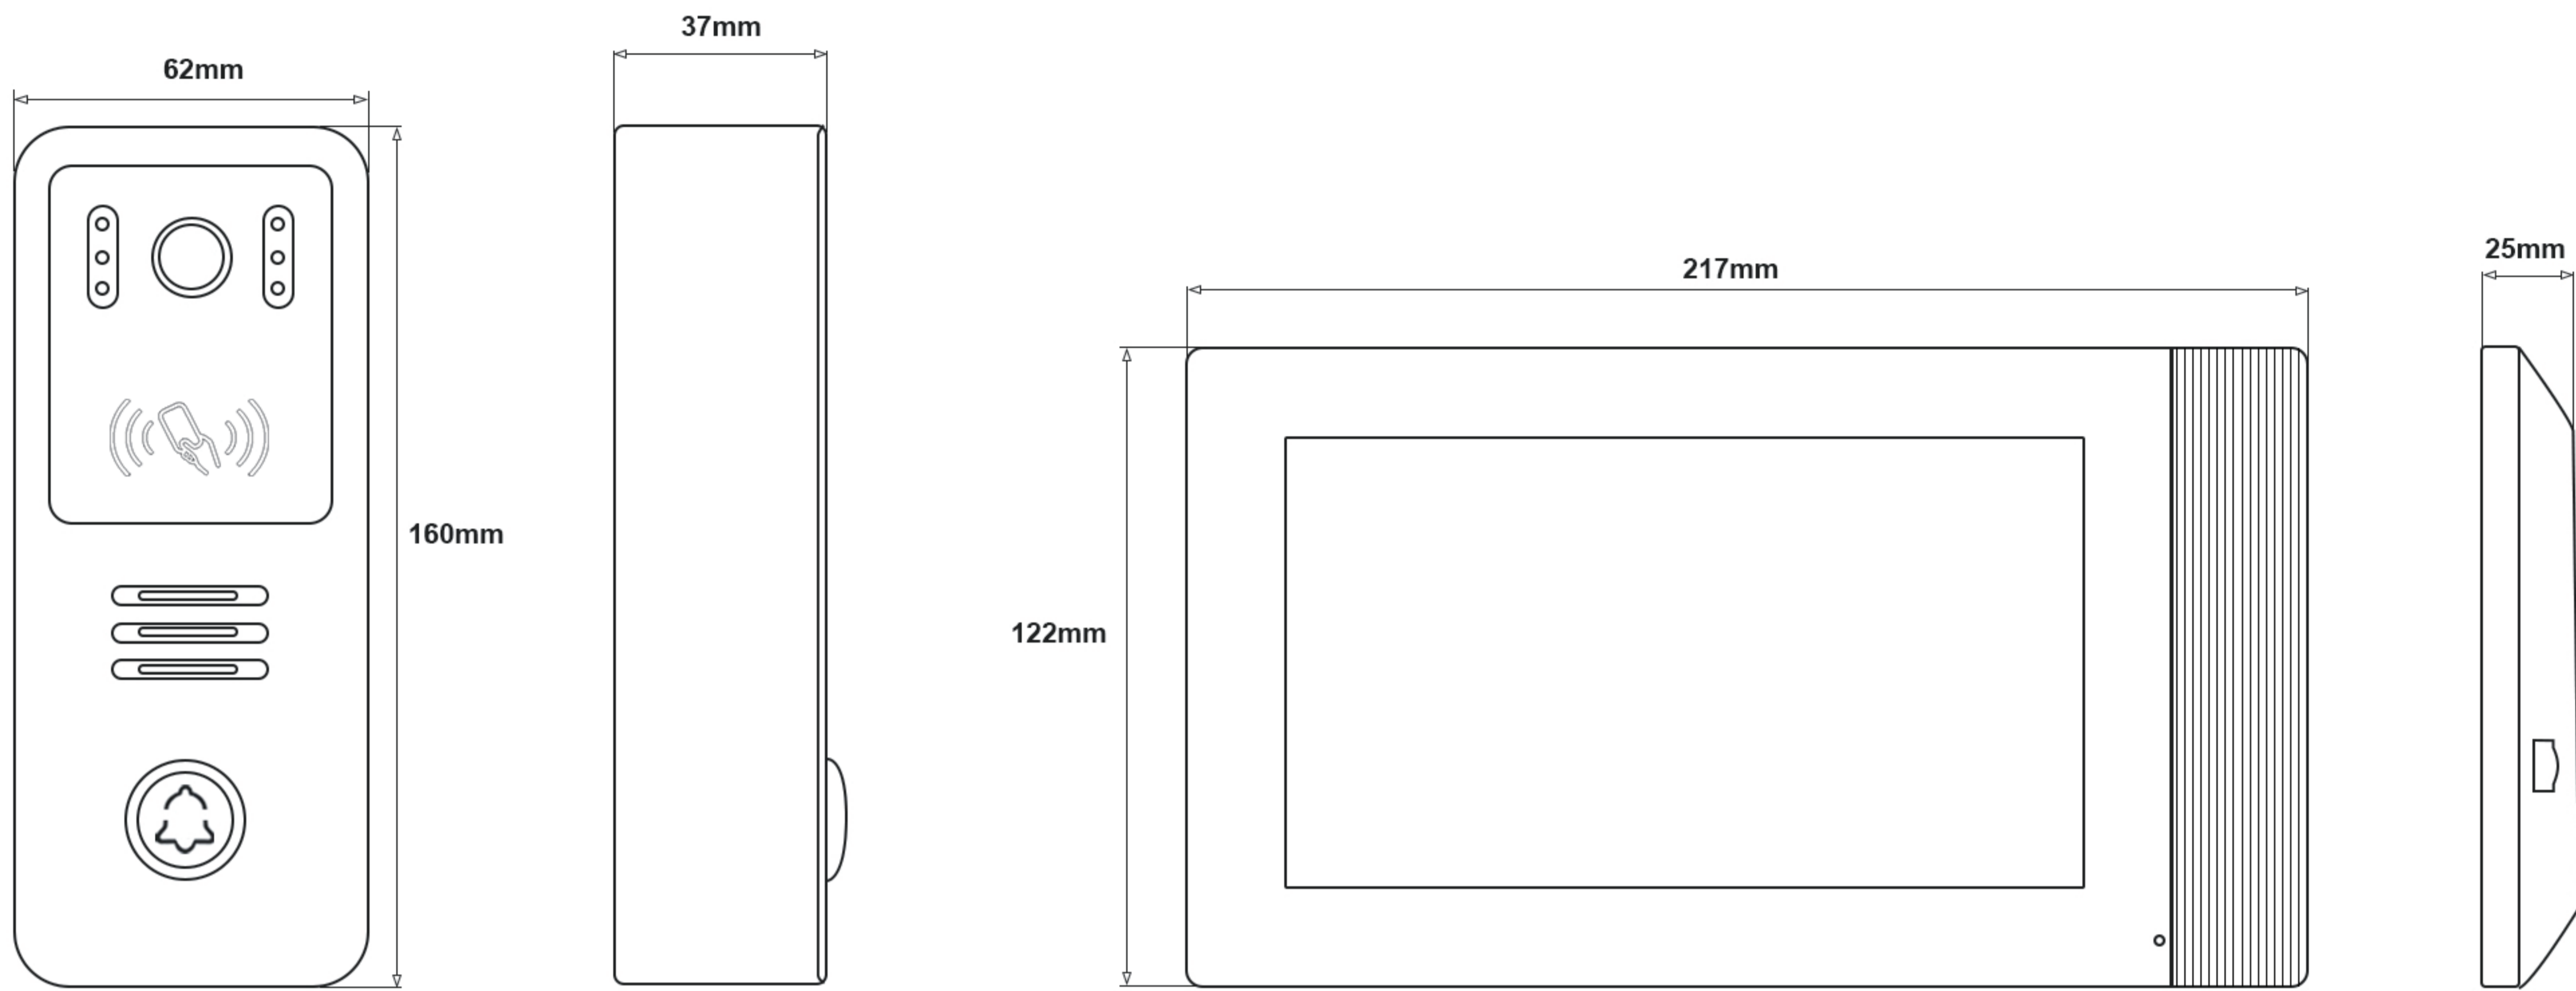

IP 7 inch Villa Kit (IPS Glass Lense)

Size: