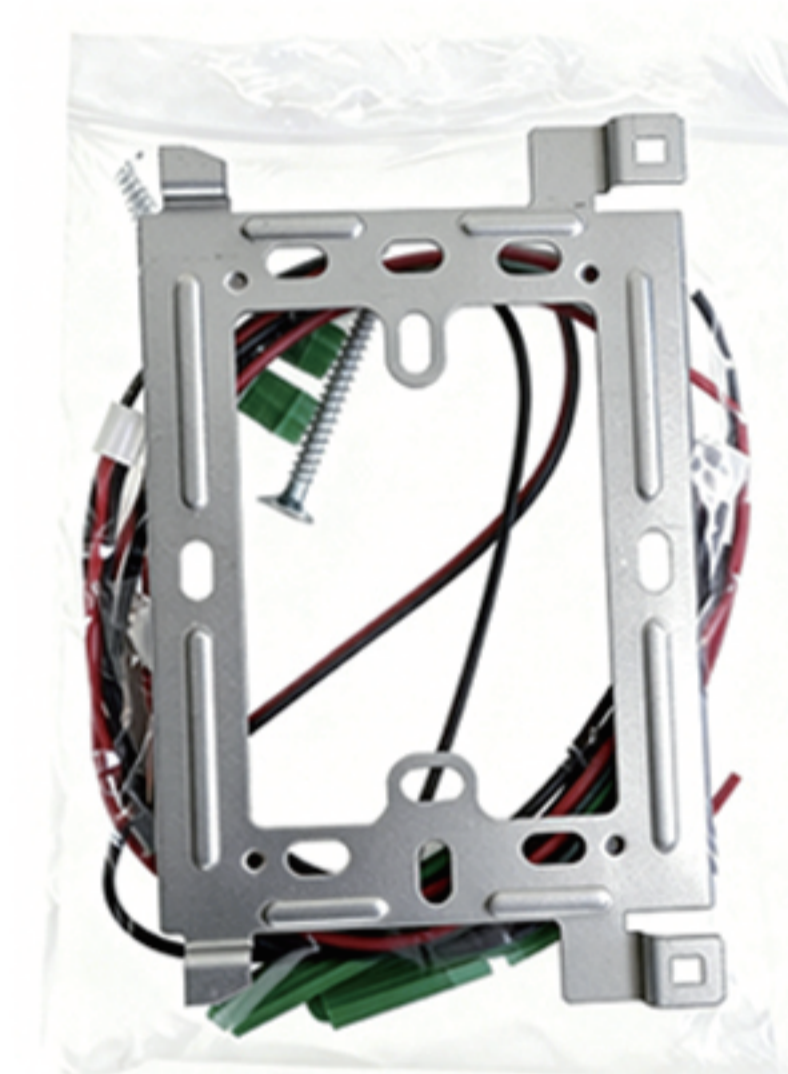

## What's Included the kit?

Package \* 1

Rain cover \* 1

Call panel \* 1

Indoor Monitor \* 1

Power Adaptor \* 1

Mounting Bracket \* 1

User Manual \* 1

## Not included (Available for fee)

Angle Bracket