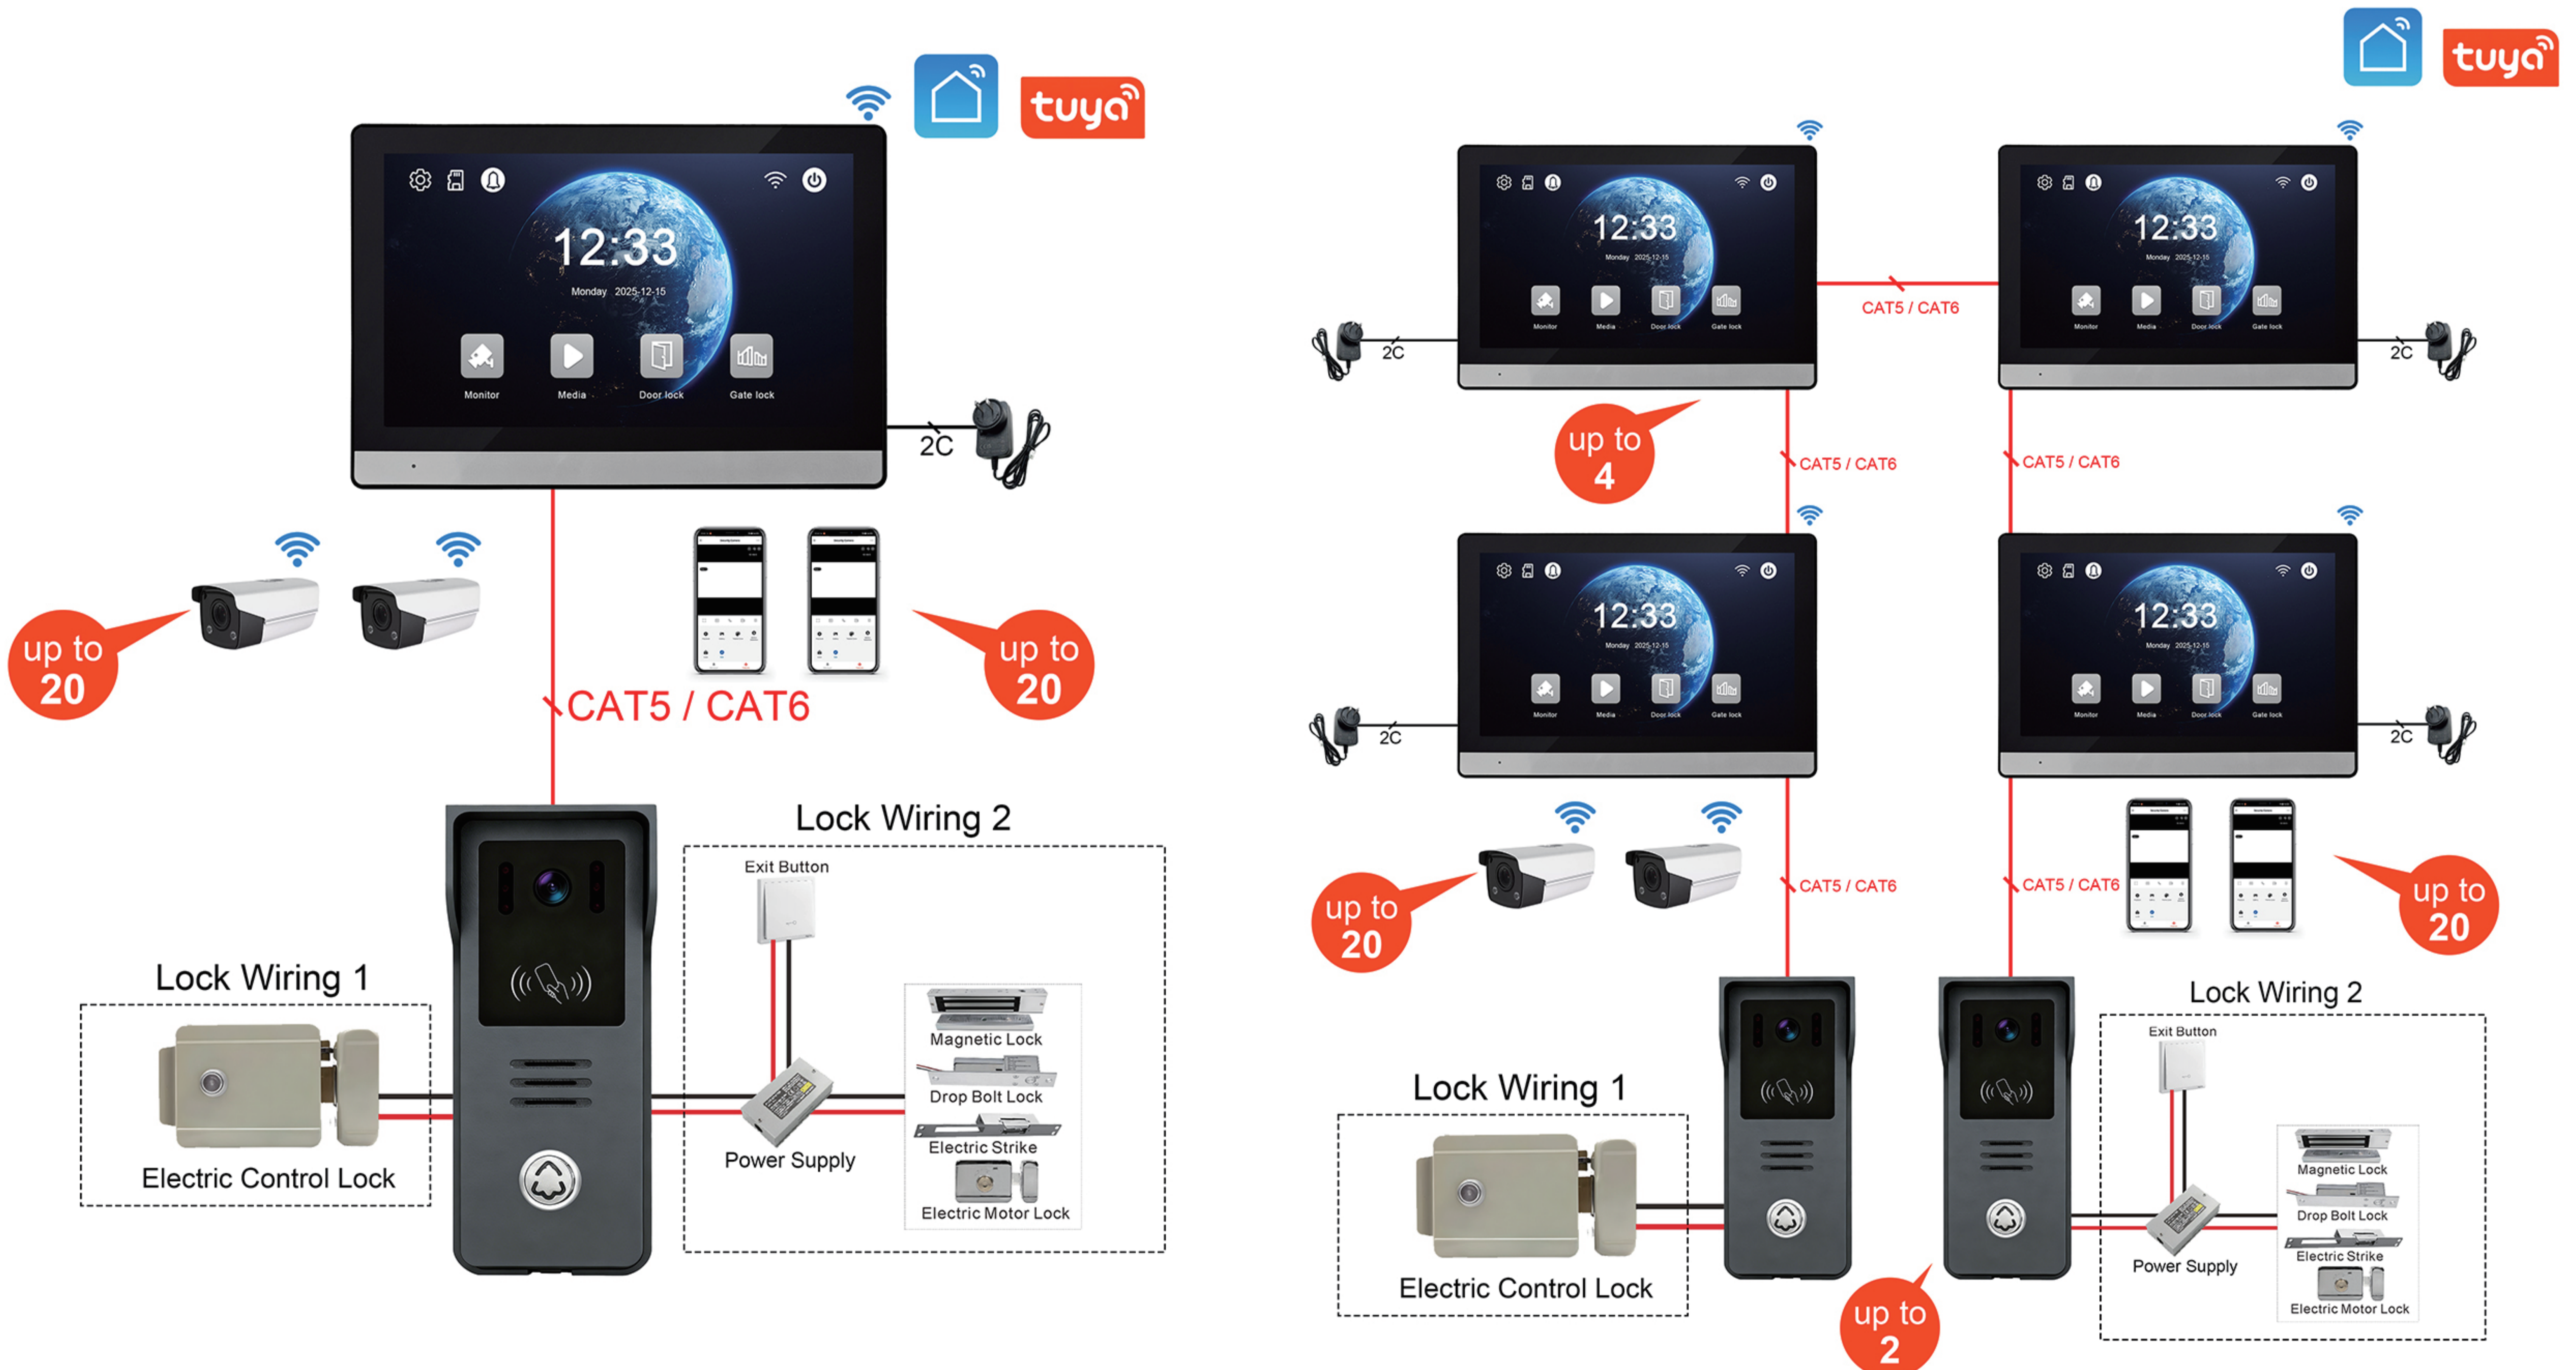

System Diagram: