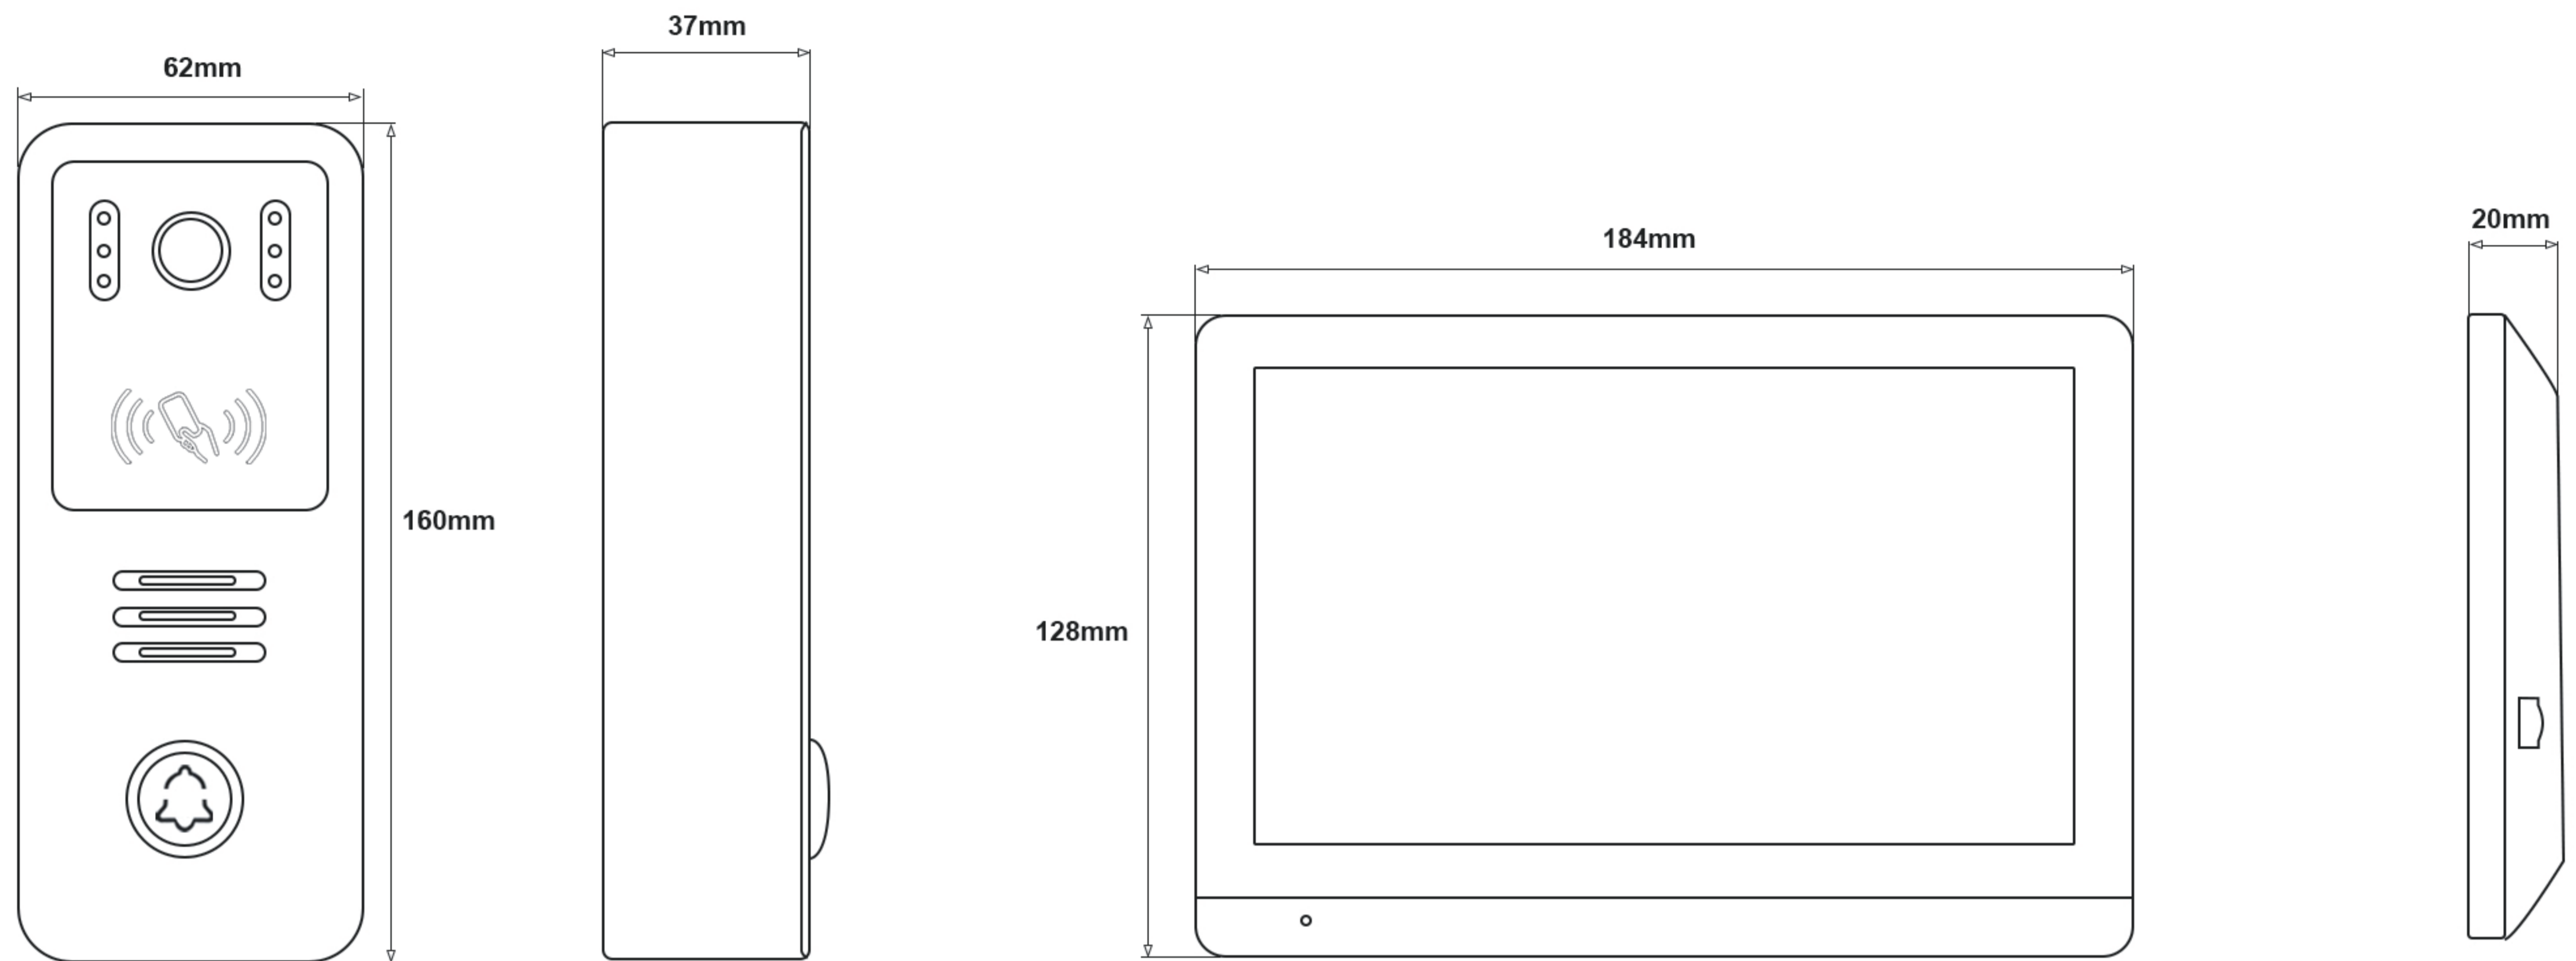

IP 7 inch Villa Kit (IPS)

Size: