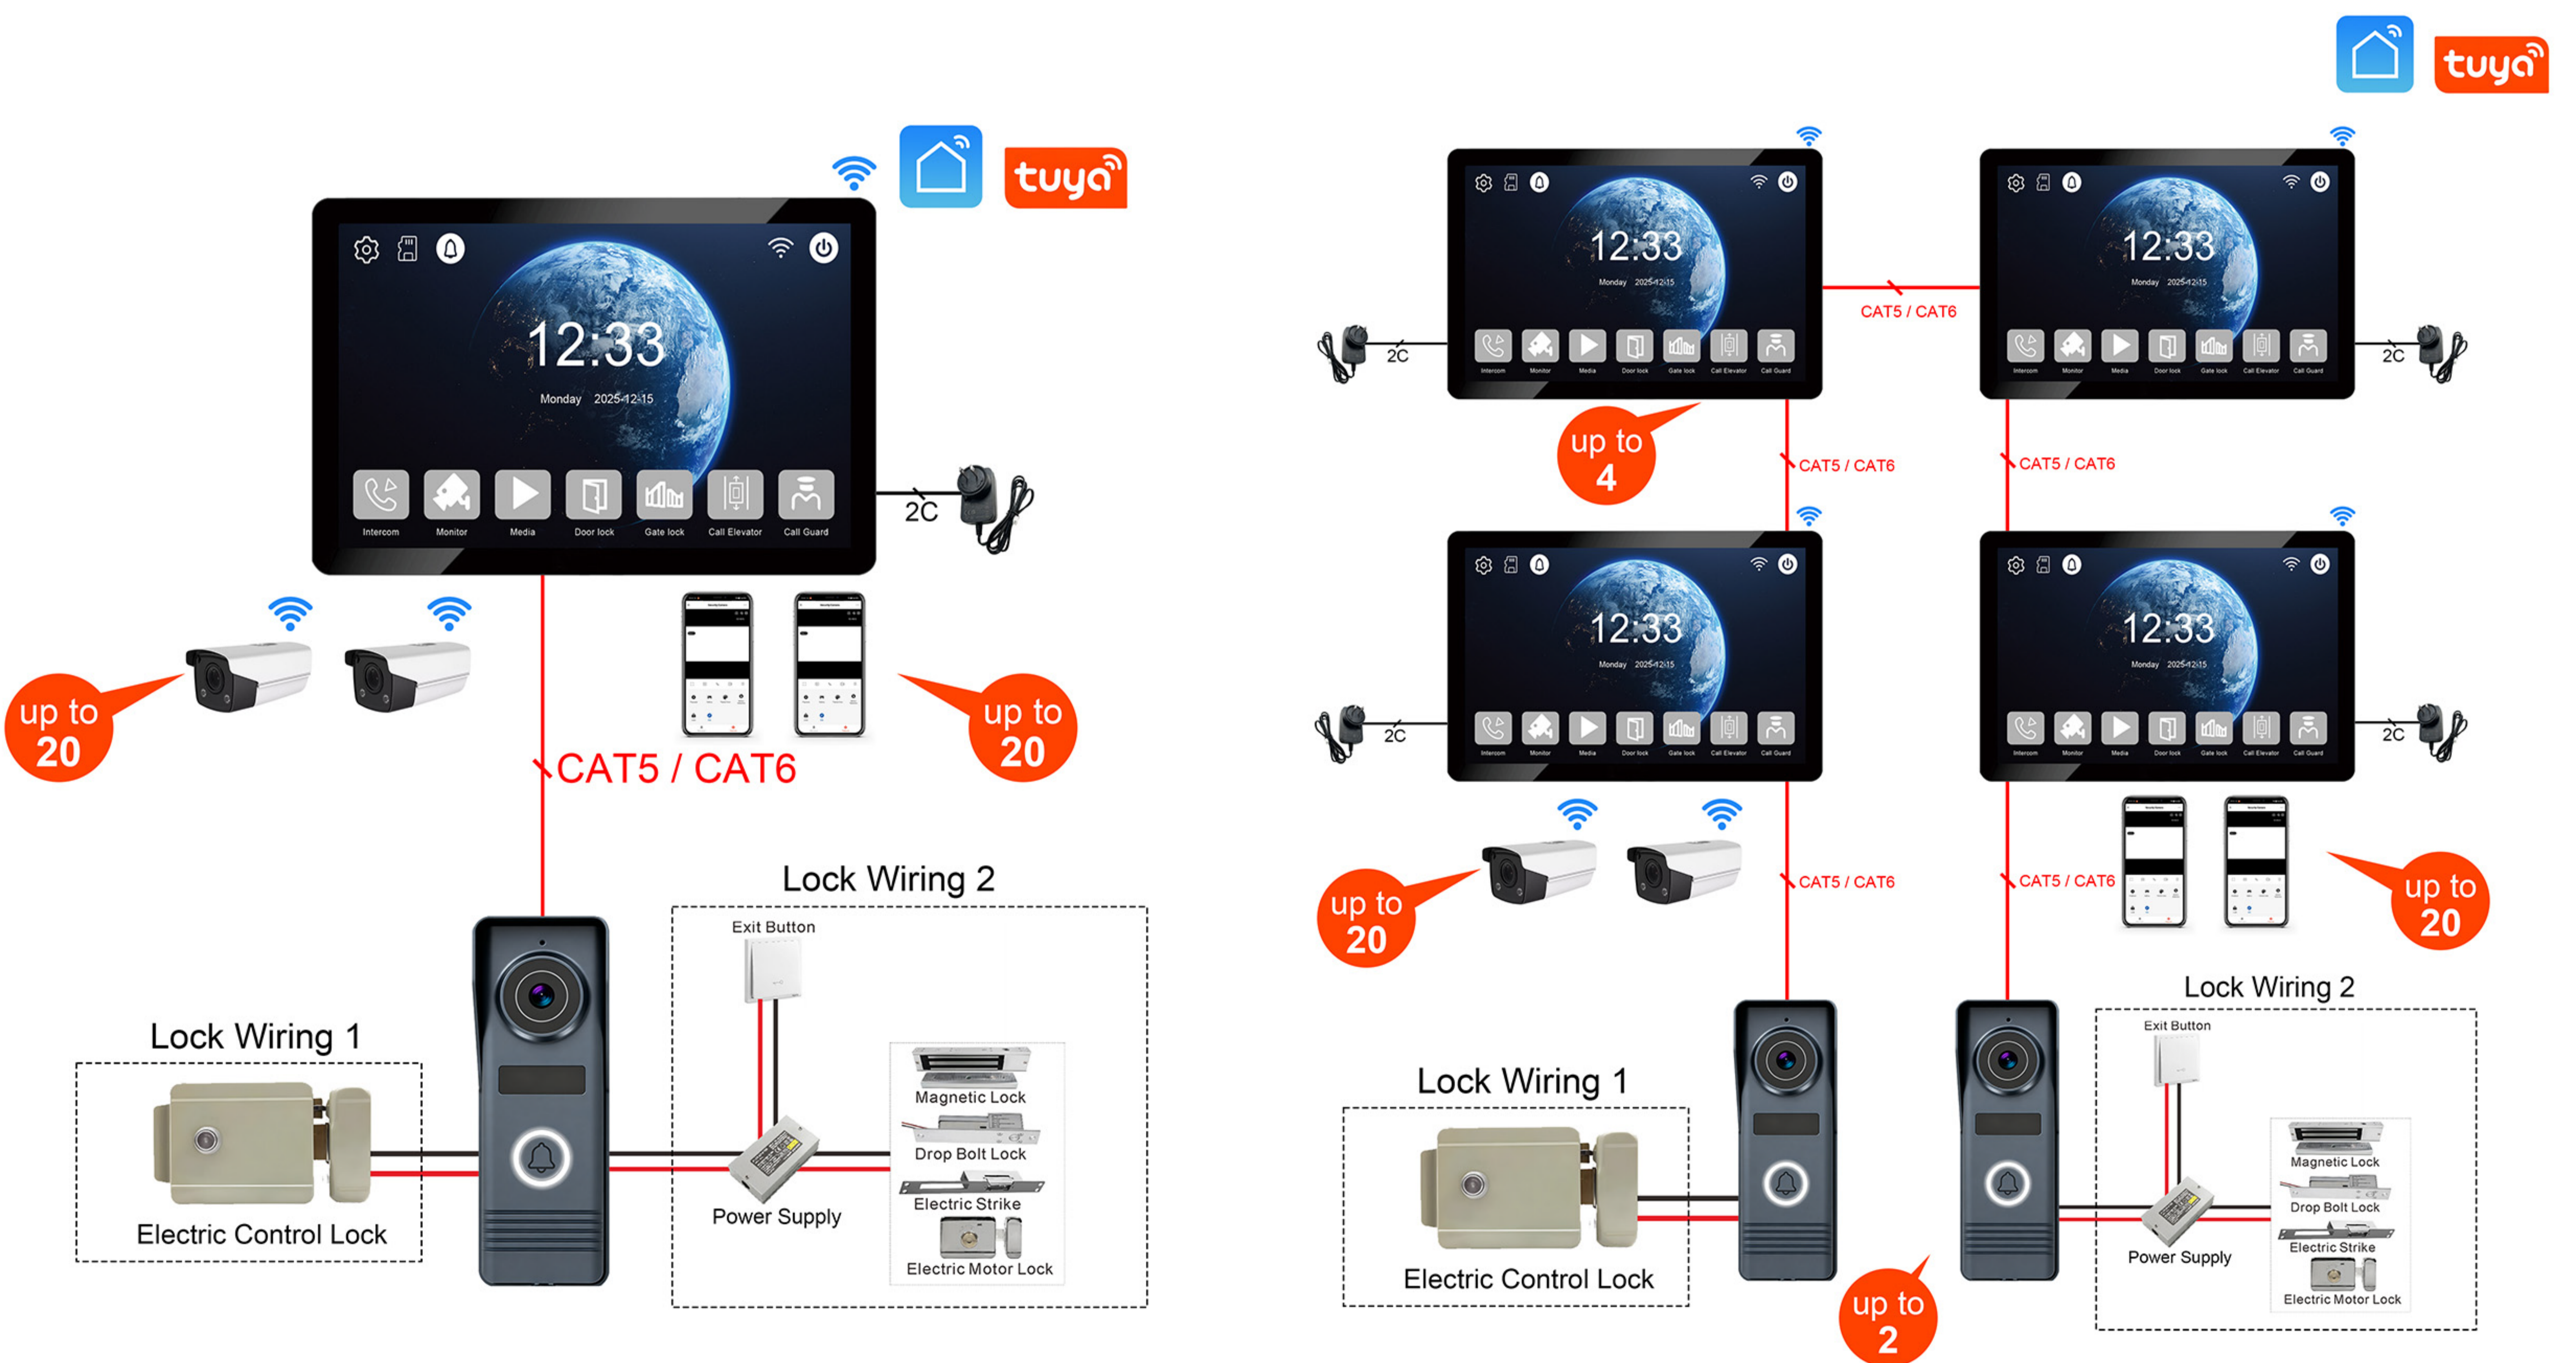

System Diagram: