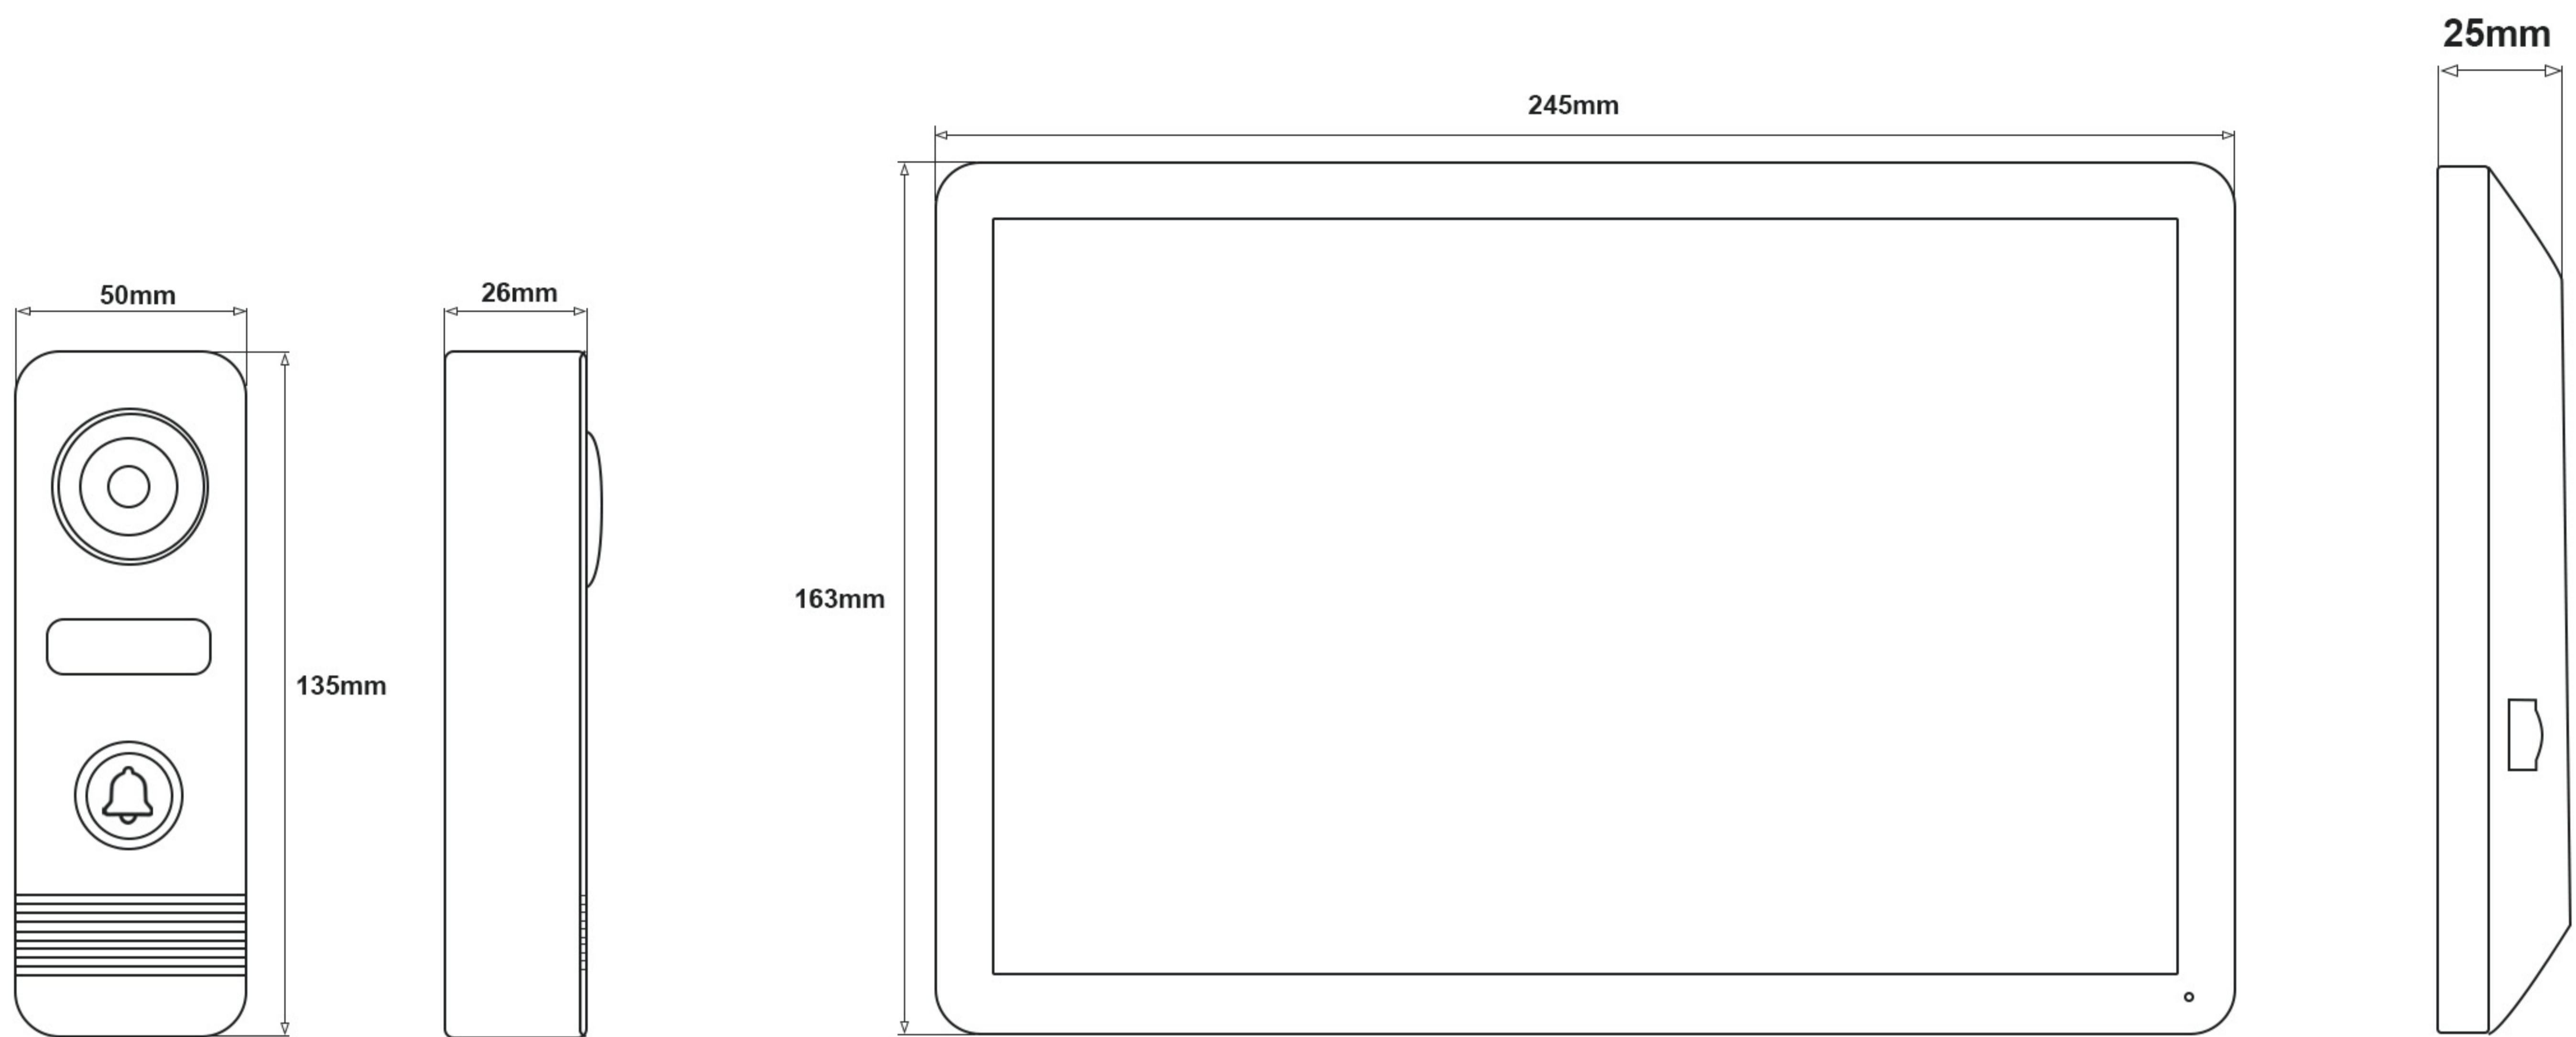

IP 10.1 inch Villa Kit (IPS Glass Lense)

Size: