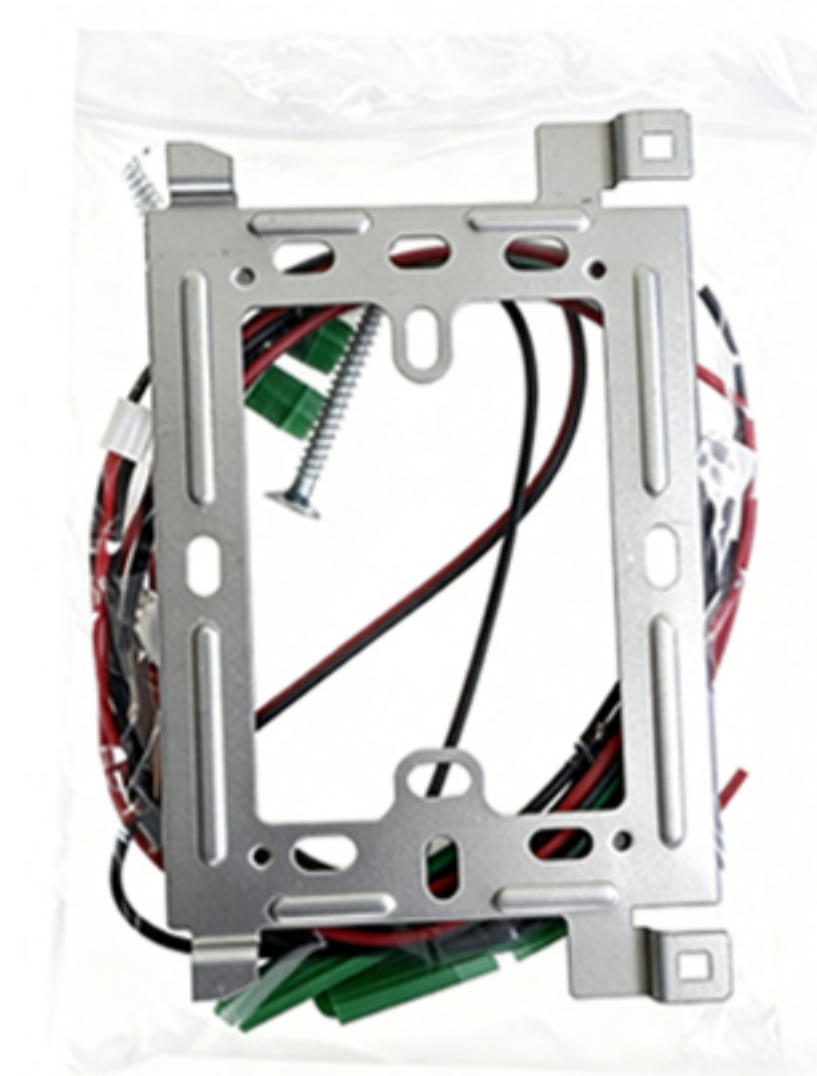

## What's Included the kit?

Package \* 1

Rain cover \* 1

Call panel \* 1

Indoor Monitor \* 1

Power Adaptor \* 1

Mounting Bracket \* 1

User Manual \* 1

## Not included (Available for fee)

Angle Bracket