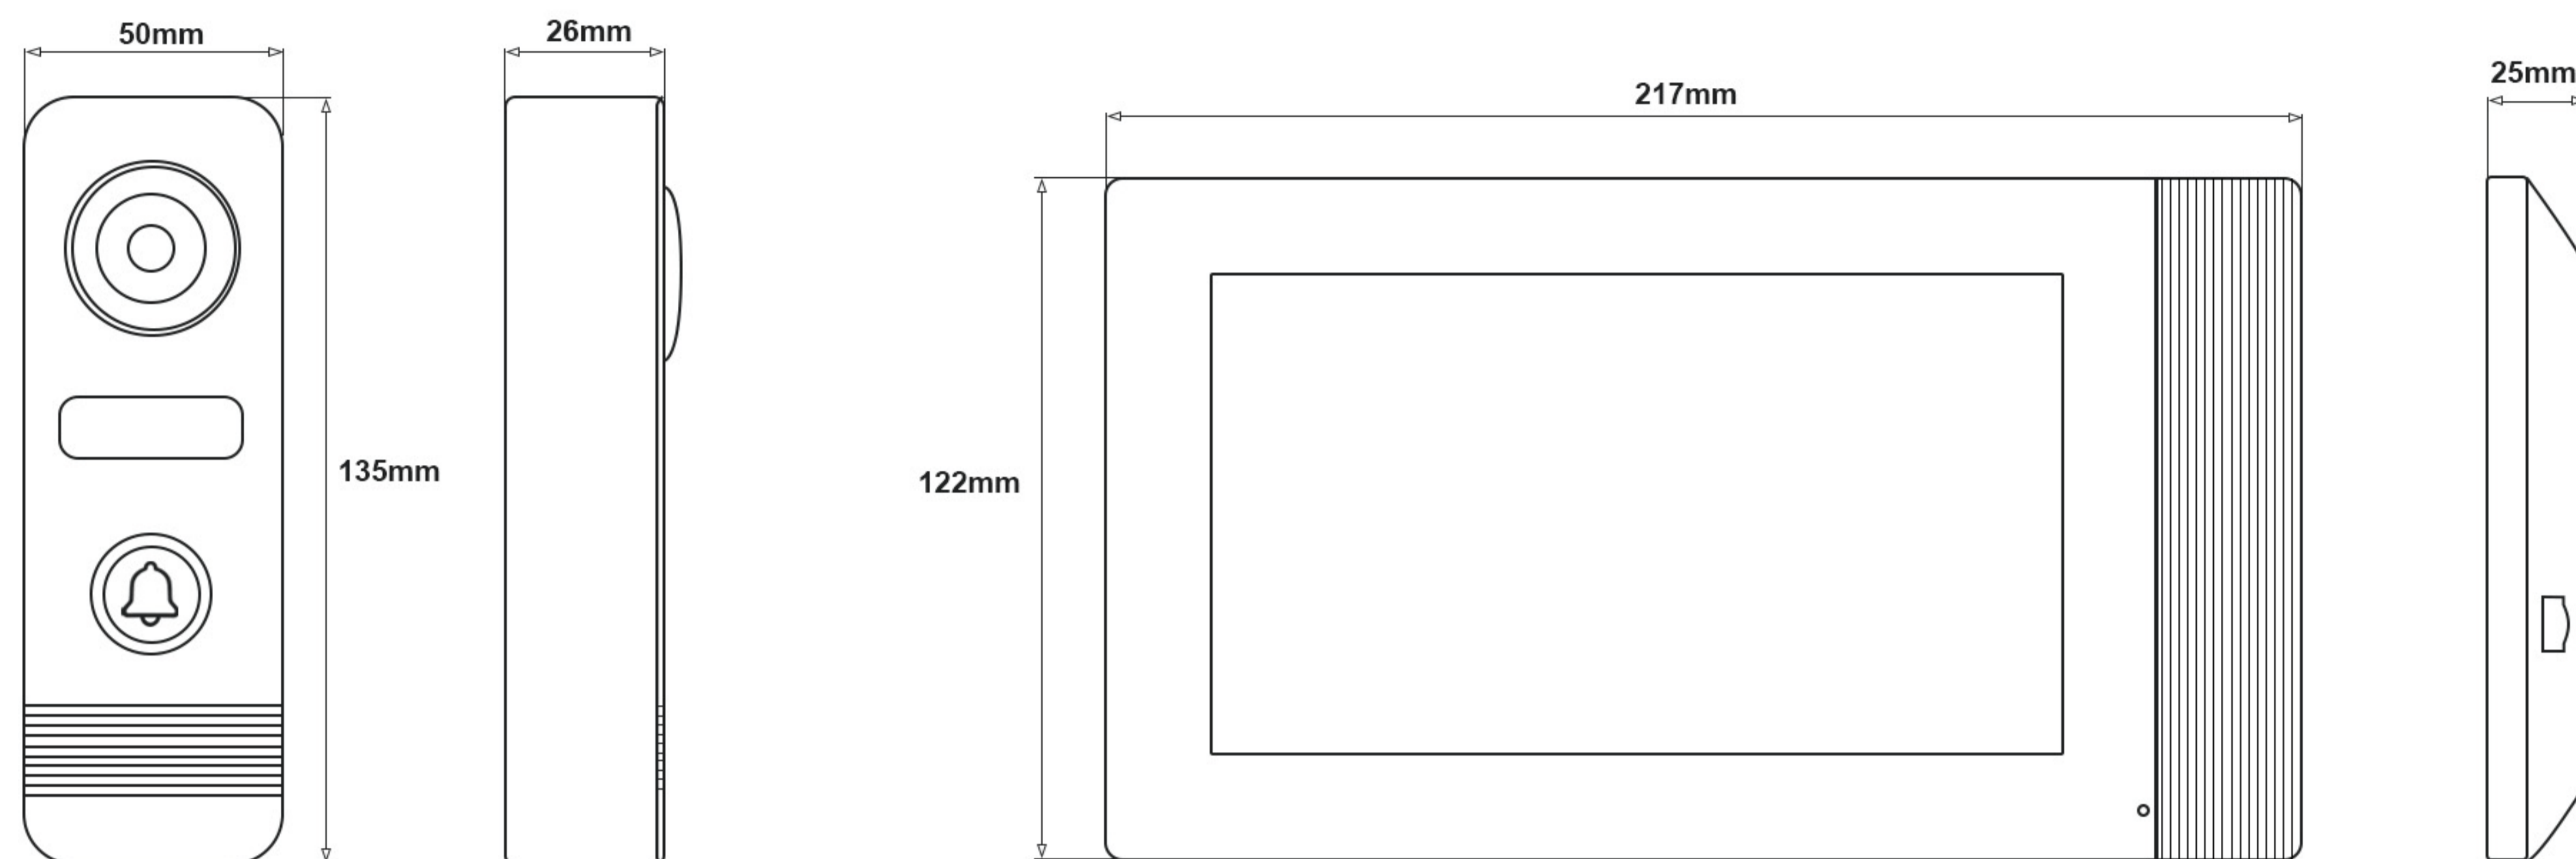

CE FC RoHS

IP 7 inch Villa Kit

(IPS Glass Lense)

| Indoor Monitor | |
|-----------------------|---|
| Operation system | Linux operation system |
| Display screen | 7" IPS HD Screen |
| Display resolution | 1024*600 |
| Audio input | 1 microphone, pickup distance \leq 0.5 meters |
| Audio output | 1 speaker |
| Audio intercom | Two-way audio communication |
| Audio quality | Noise suppression and echo cancellation |
| Communication Mode | IP |
| Tranmission Signal | TCP/IP |
| Distance | \cong 100 meters |
| Connection | Network cable, CAT 5 / CAT 6 |
| WiFi | 2.4G WiFi |
| Mobile App | Tuya or Smart life app |
| Language | English, Russian, Ukrainian, Polish, Portuguese, Arabic, Hebrew, French, German, Spanish, Italian, Czech, Turkish |
| Ringtone | 10 Ringtones |
| Memory card | Max 128GB Micro SD card |
| Record | Photo / Video record |
| CCTV Camera | 20 IP Cameras via ONVIF protocol |
| Power supply | DC 18V 1A / Customized internal power transformer(AC 110V-240V) |
| Power consumption | \leq 6 W |
| Working humidity | 10% to 90% |
| Color | Black + Silver Edge |
| Materials | ABS plastic + Glass Mirror / Fireproof material when using internal power |
| Accessory | Bracket (include) |
| Dimension (L x W x H) | 217 mm * 122 mm * 25 mm |
| Installation | Surface mounting / Wall-mounted |

CE FC RoHS

IP 7 inch Villa Kit (IPS Glass Lense)

Size:

System Diagram:

CE FC RoHS

What's Included the kit?

Package * 1

Rain cover * 1