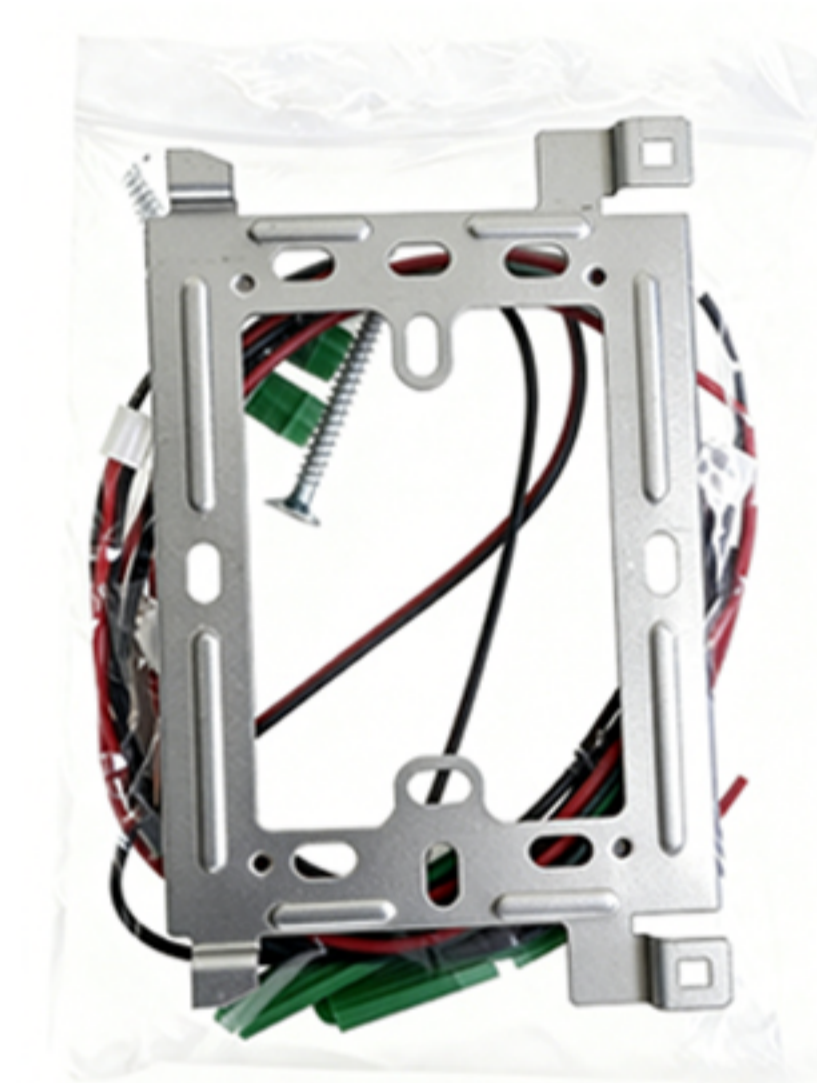

CE FC RoHS

IP 7 inch Villa Kit

(IPS Glass Lense)

| Indoor Monitor | |
|-----------------------|---|
| Operation system | Linux operation system |
| Display screen | 7" IPS HD Screen |
| Display resolution | 1024*600 |
| Audio input | 1 microphone, pickup distance \leq 0.5 meters |
| Audio output | 1 speaker |
| Audio intercom | Two-way audio communication |
| Audio quality | Noise suppression and echo cancellation |
| Communication Mode | IP |
| Tranmission Signal | TCP/IP |
| Distance | \cong 100 meters |
| Connection | Network cable, CAT 5 / CAT 6 |
| WiFi | 2.4G WiFi |
| Mobile App | Tuya or Smart life app |
| Language | English, Russian, Ukrainian, Polish, Portuguese, Arabic, Hebrew, French, German, Spanish, Italian, Czech, Turkish |
| Ringtone | 10 Ringtones |
| Memory card | Max 128GB Micro SD card |
| Record | Photo / Video record |
| CCTV Camera | 20 IP Cameras via ONVIF protocol |
| Power supply | DC 18V 1A / Customized internal power transformer(AC 110V-240V) |
| Power consumption | \leq 6 W |
| Working humidity | 10% to 90% |
| Color | Black + Silver Edge |
| Materials | ABS plastic + Glass Mirror / Fireproof material when using internal power |
| Accessory | Bracket (include) |
| Dimension (L x W x H) | 217 mm * 122 mm * 25 mm |
| Installation | Surface mounting / Wall-mounted |

CE FC RoHS

IP 7 inch Villa Kit (IPS Glass Lense)

Size:

System Diagram:

CE FC RoHS

What's Included the kit?

Package * 1

Rain cover * 1

Call panel * 1

Indoor Monitor * 1

Power Adaptor * 1

Mounting Bracket * 1

User Manual * 1

Not included (Available for fee)

Angle Bracket

Headquarters