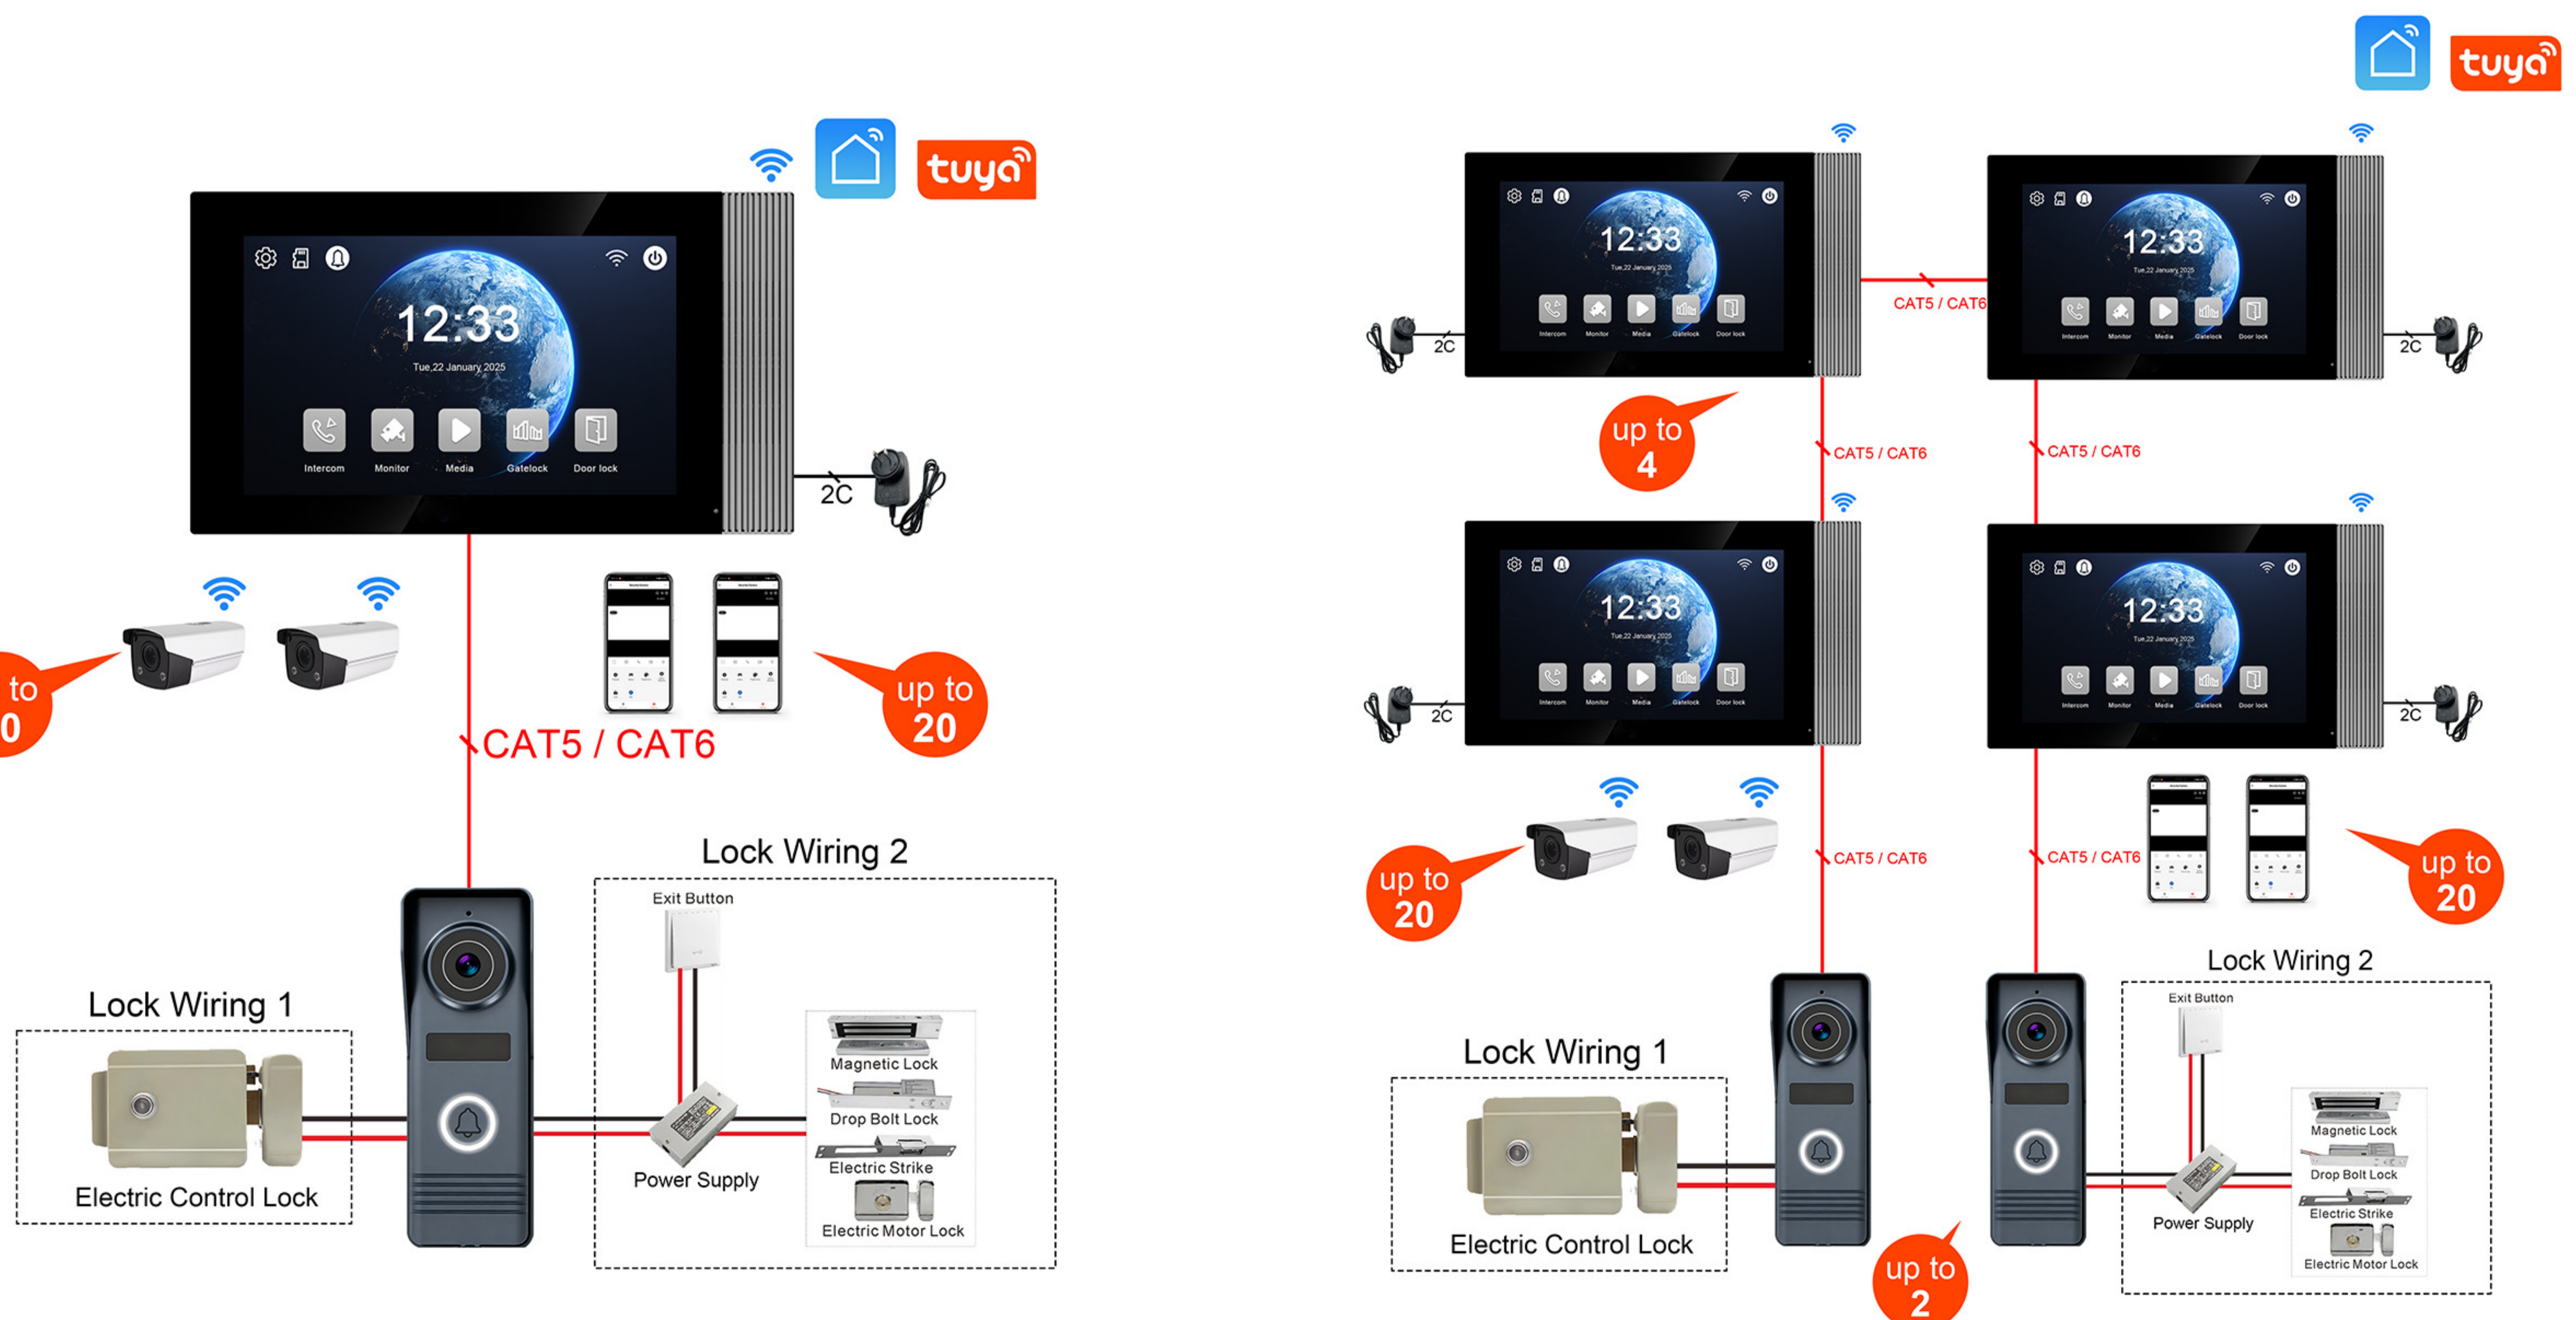

System Diagram: