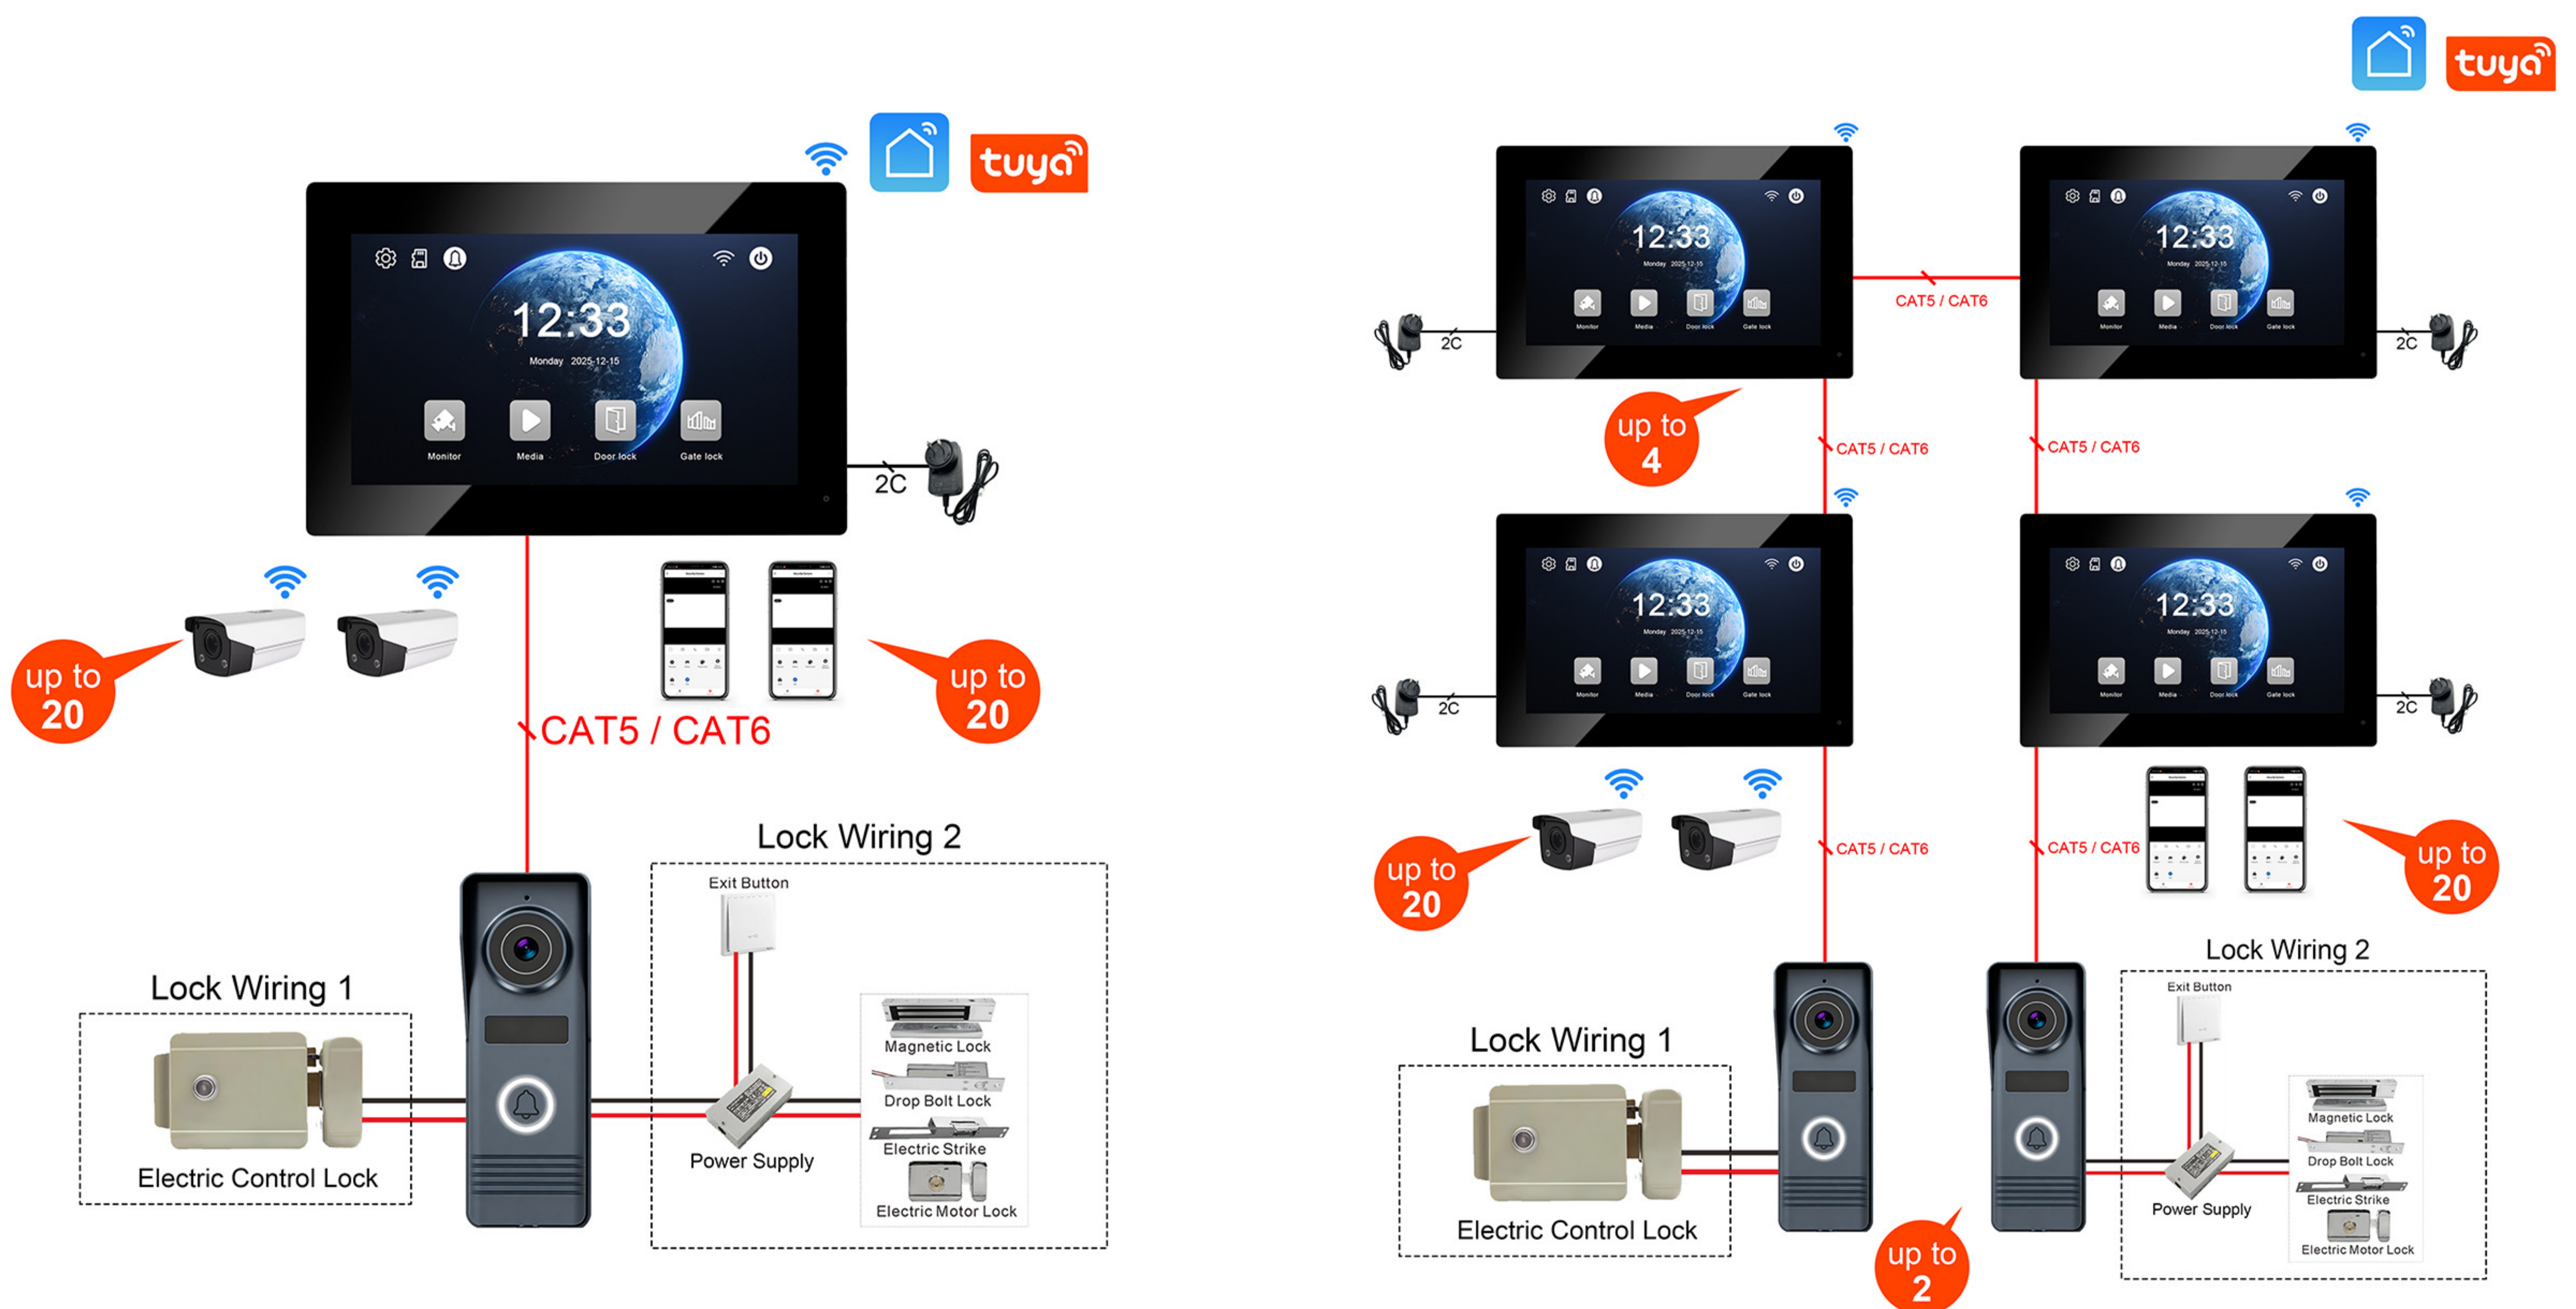

System Diagram: