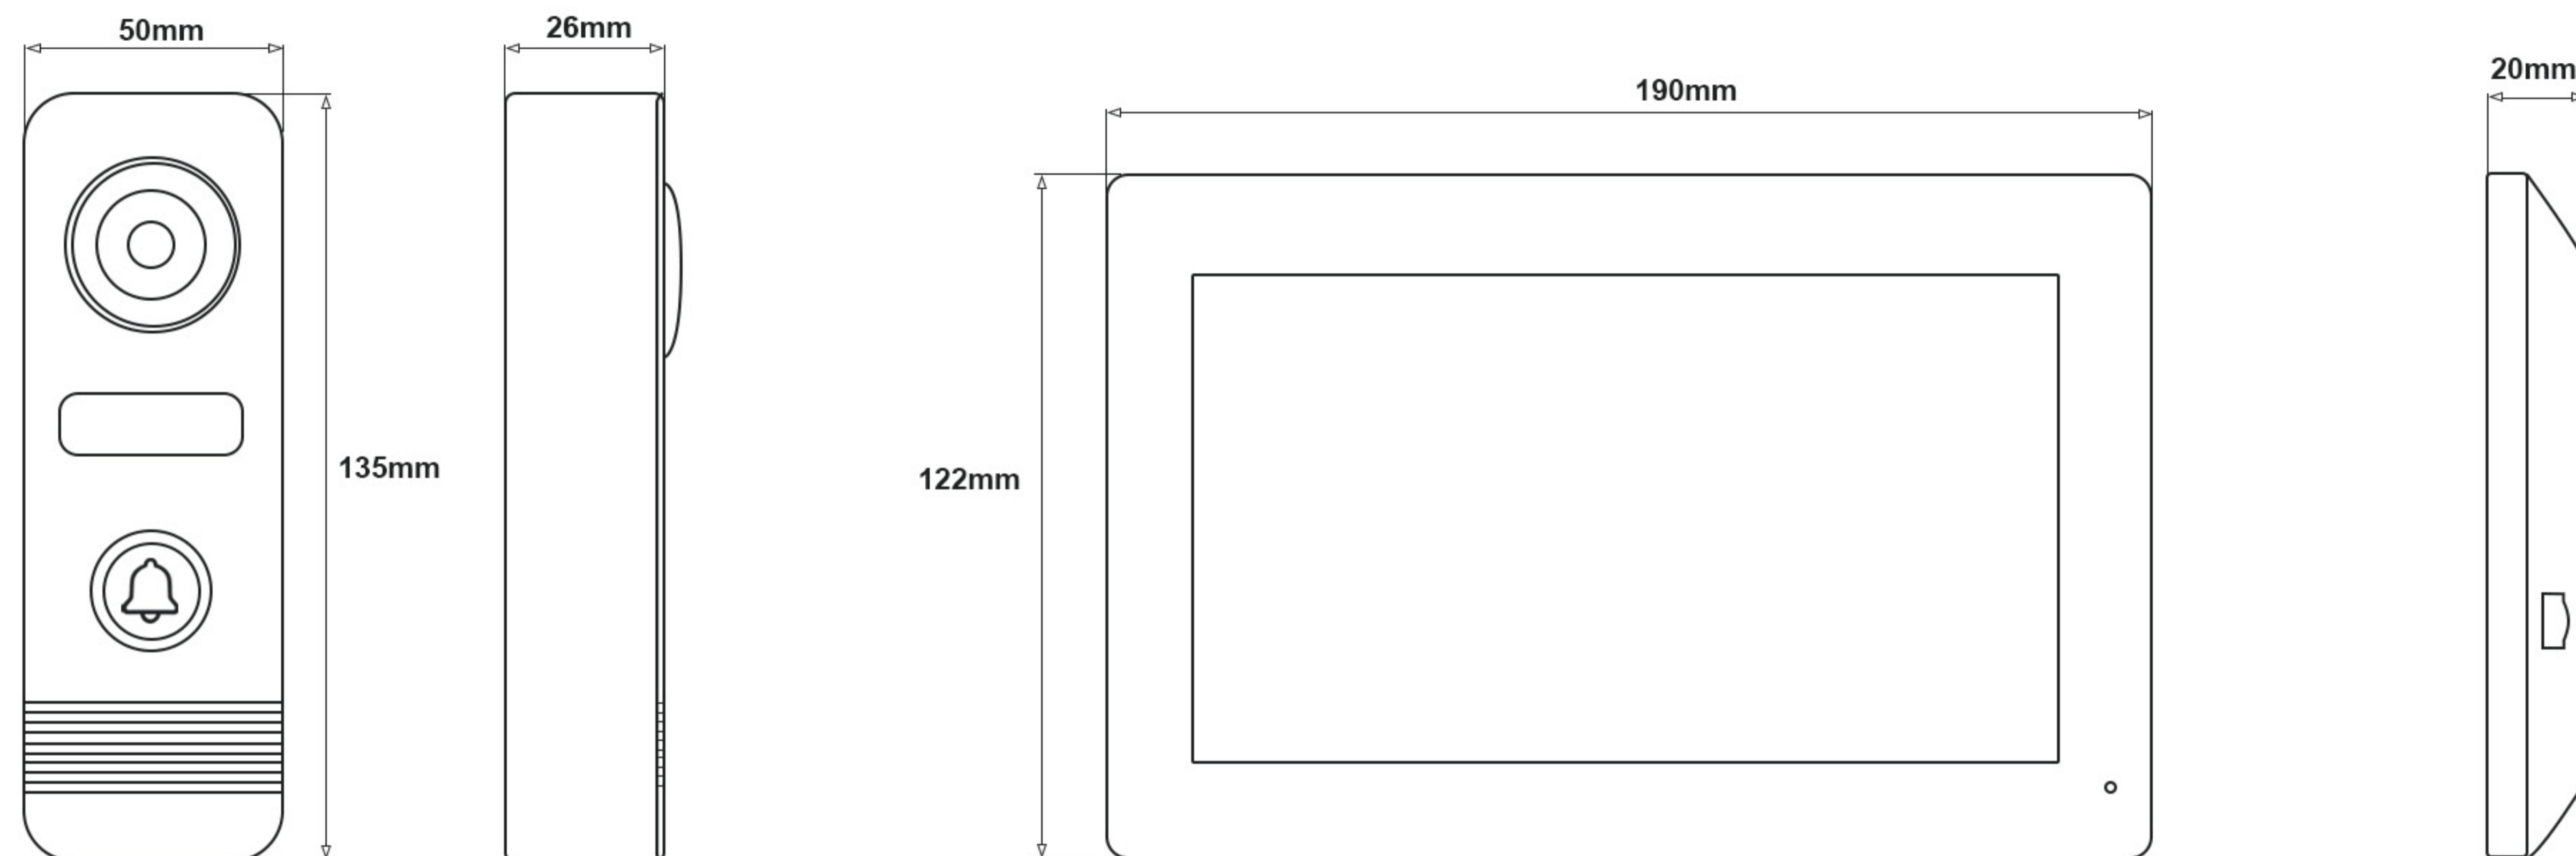

IP 7 inch Villa Kit (IPS)

Size: