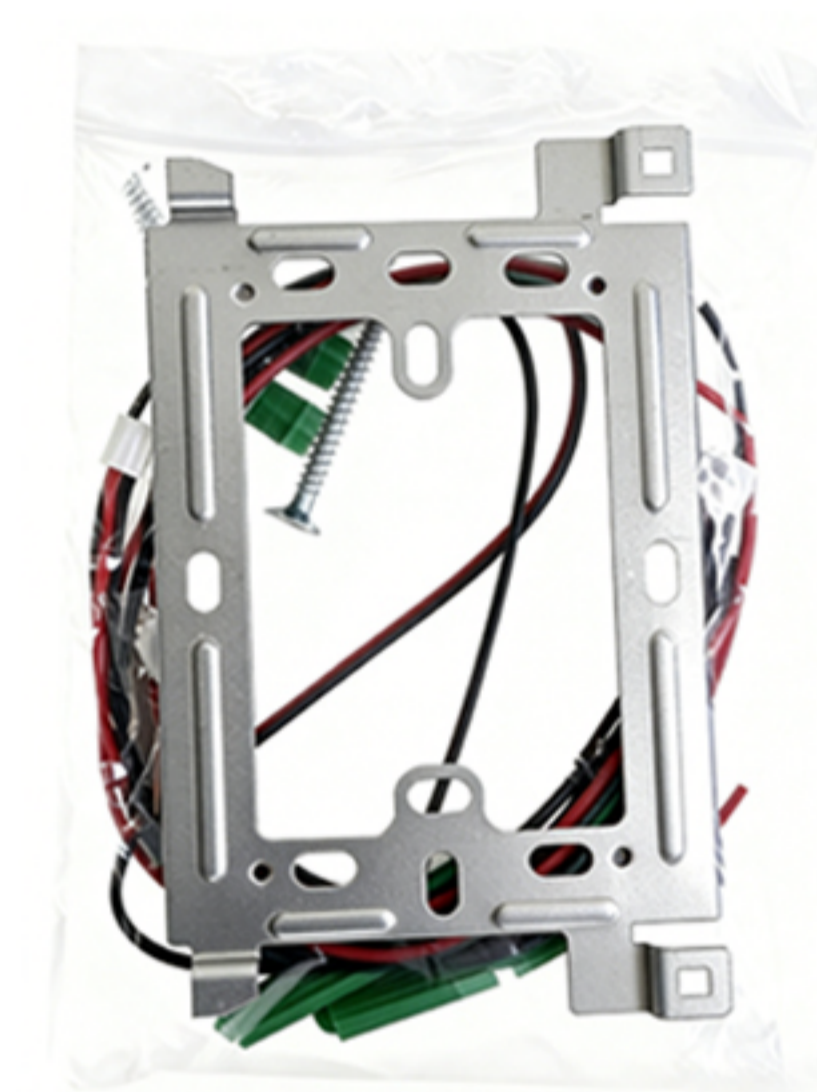

Security Monitoring: Door station with infrared night vision and motion detection

Record: Supports up to 128GB Micro SD card for storing photos and videos.

IP 7 inch Villa Kit (IPS)

Specification

| Door station | |
|----------------------|--|
| Operation system | Linux operation system |
| Camera | 1080P |
| Night vision | Auto IR |
| Day/Night | ICR auto switch |
| Field of view | 115° |
| Audio input | 1 microphone, pickup distance \leq 0.5 meters |
| Audio output | 1 speaker |
| Audio intercom | Two-way audio communication |
| Communication Mode | IP |
| Tranmission Signal | TCP/IP |
| Tranmission Distance | \geq 100 meters |
| Connection | Network cable, CAT 5 / CAT 6 |
| Unlock Mode | Tuya App, Indoor Monitor |
| Lock Control | 2 ports |
| Power supply | Power from indoor monitor |
| Power consumption | < 5 W |
| Working temperature | -40 °C to 70 °C |
| Working humidity | 10% to 95% |
| Color | Iron grey |
| Materials | ABS Plastic |
| Accessory | Plastic Rain cover (included); Angel Bracket can be provided |
| Protection level | IP65 Weatherproof |
| Dimension | 135 mm × 50 mm × 26 mm |
| Installation | Surface mounting / Wall-mounted |

Call panel * 1

Indoor Monitor * 1

Power Adaptor * 1

Mounting Bracket * 1

User Manual * 1

Not included (Available for fee)

Angle Bracket

Headquarters