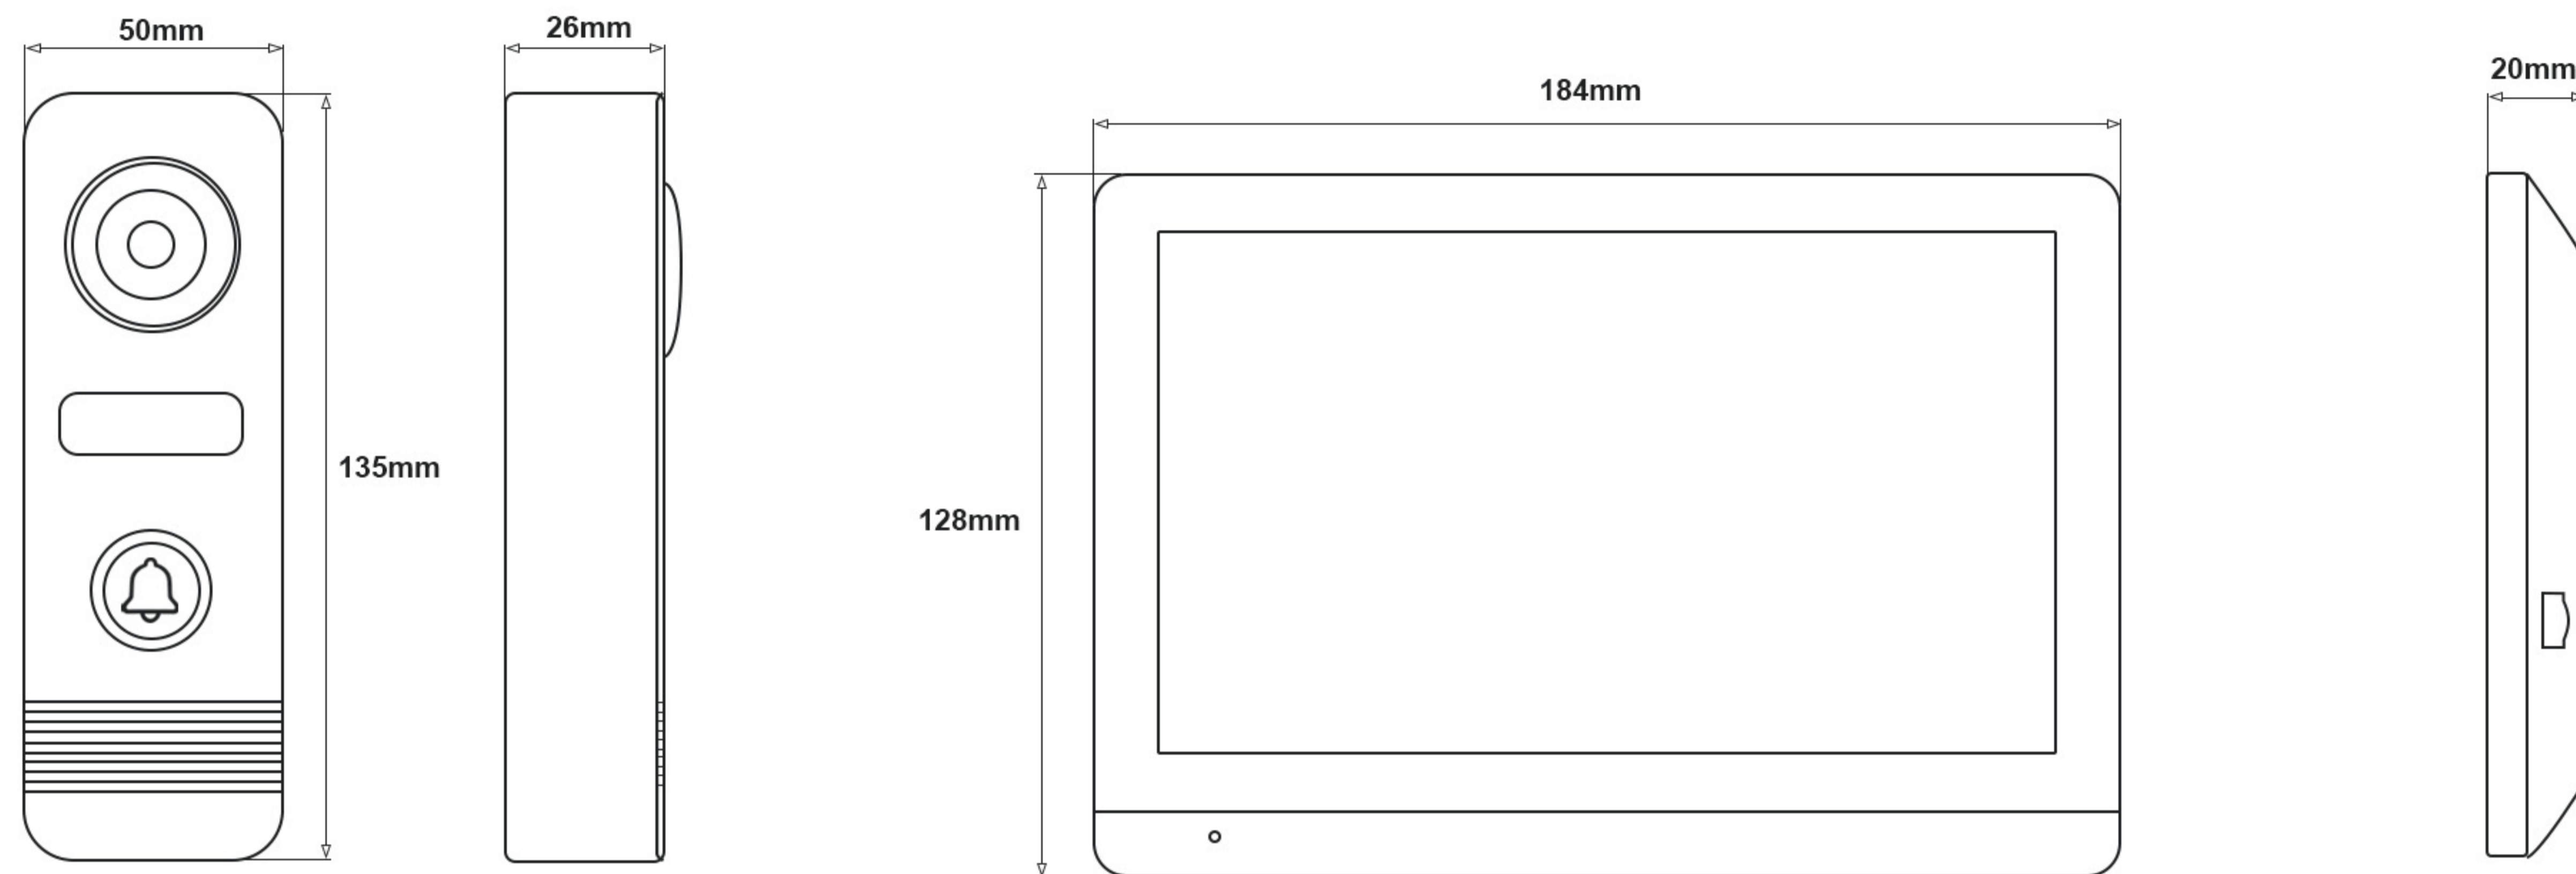

IP 7 inch Villa Kit (IPS)

Size: