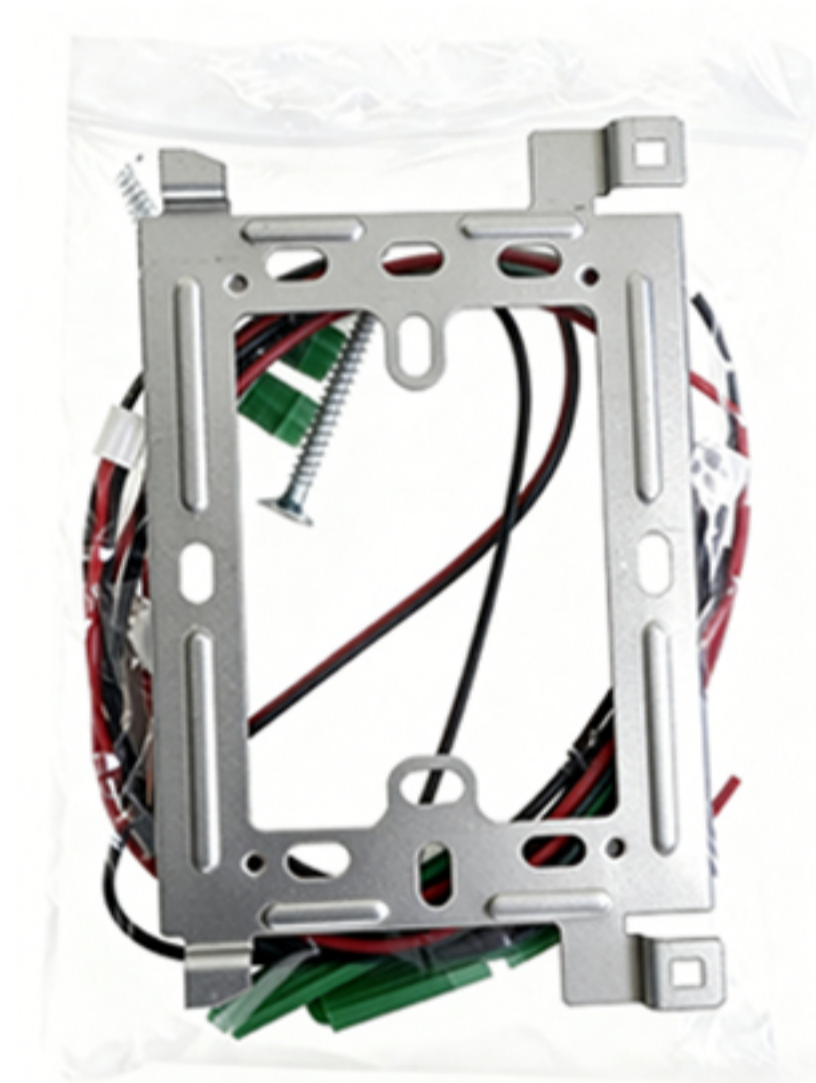

Mounting Bracket * 1