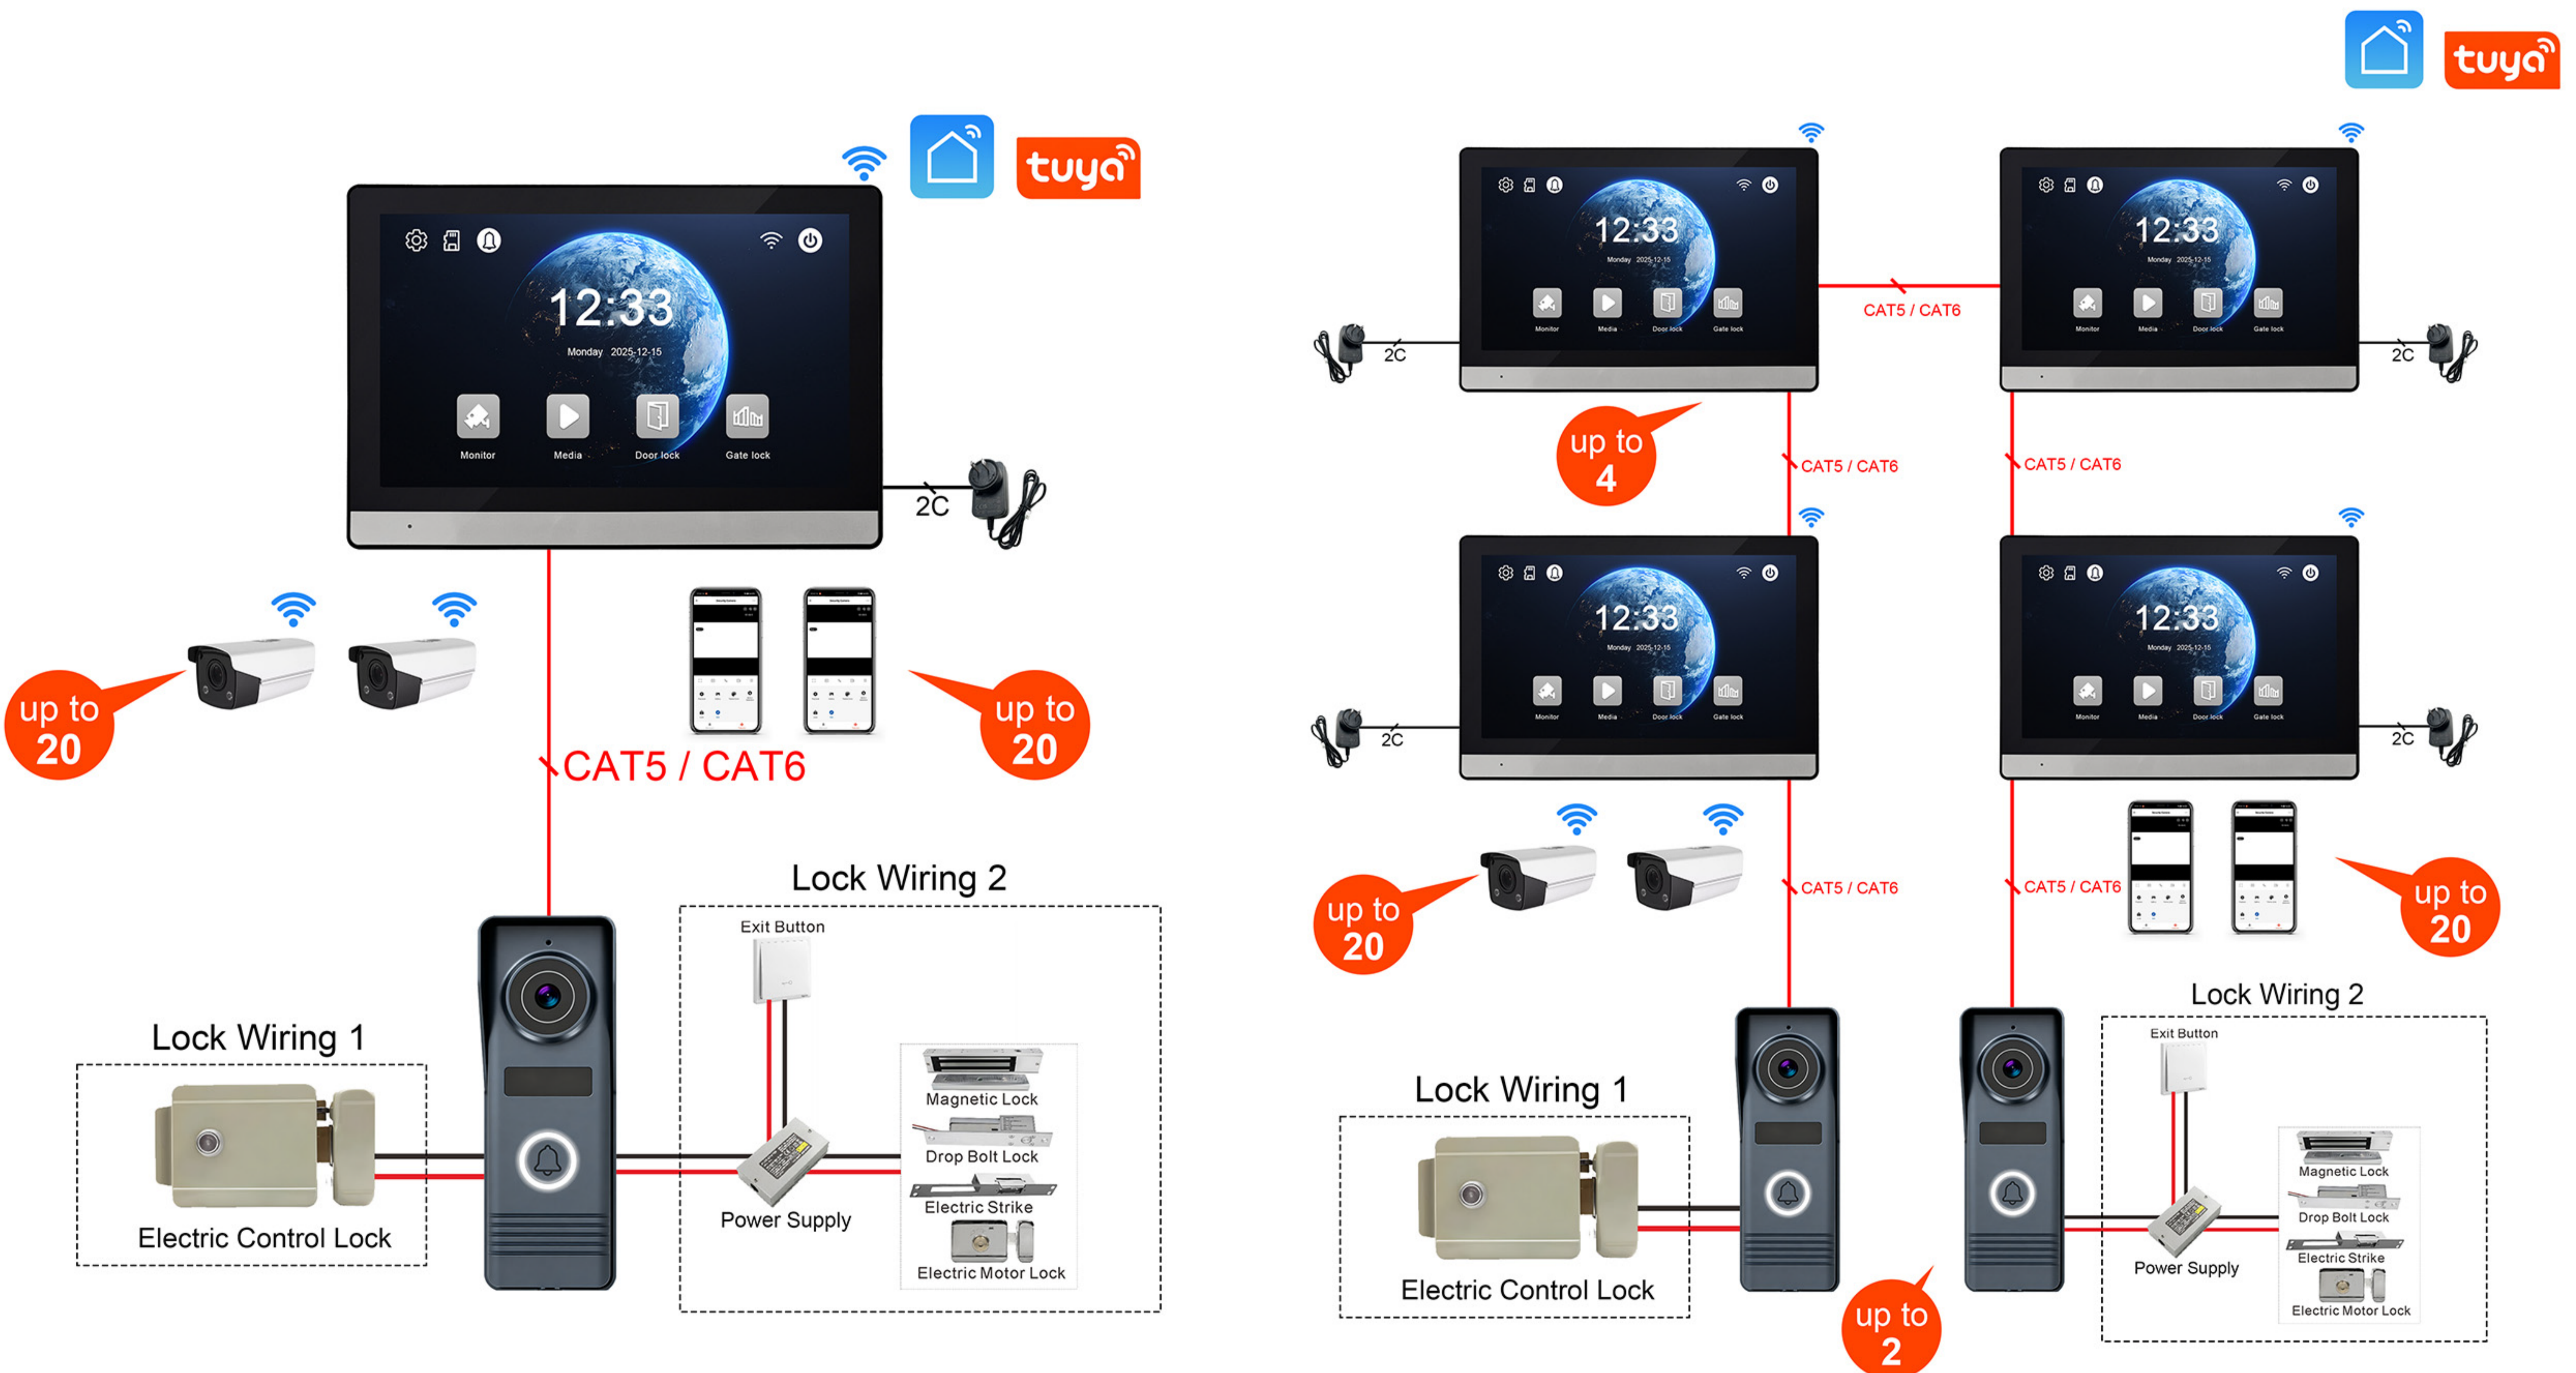

System Diagram: