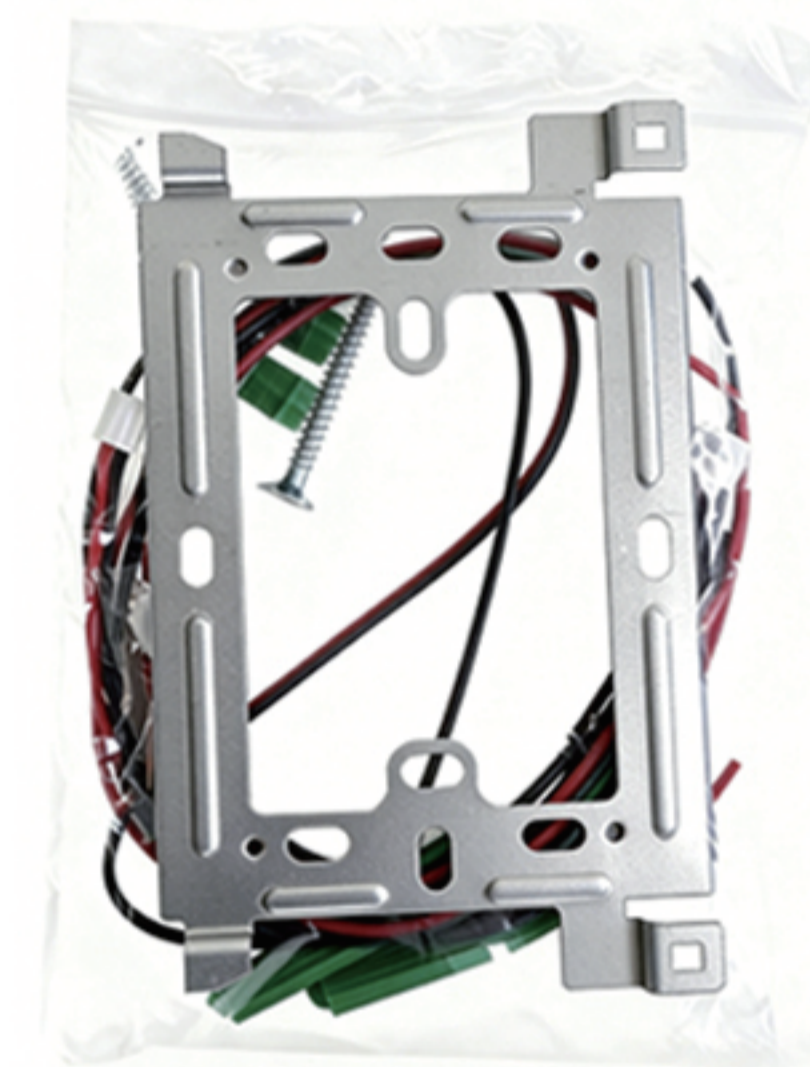

Mounting Bracket * 1