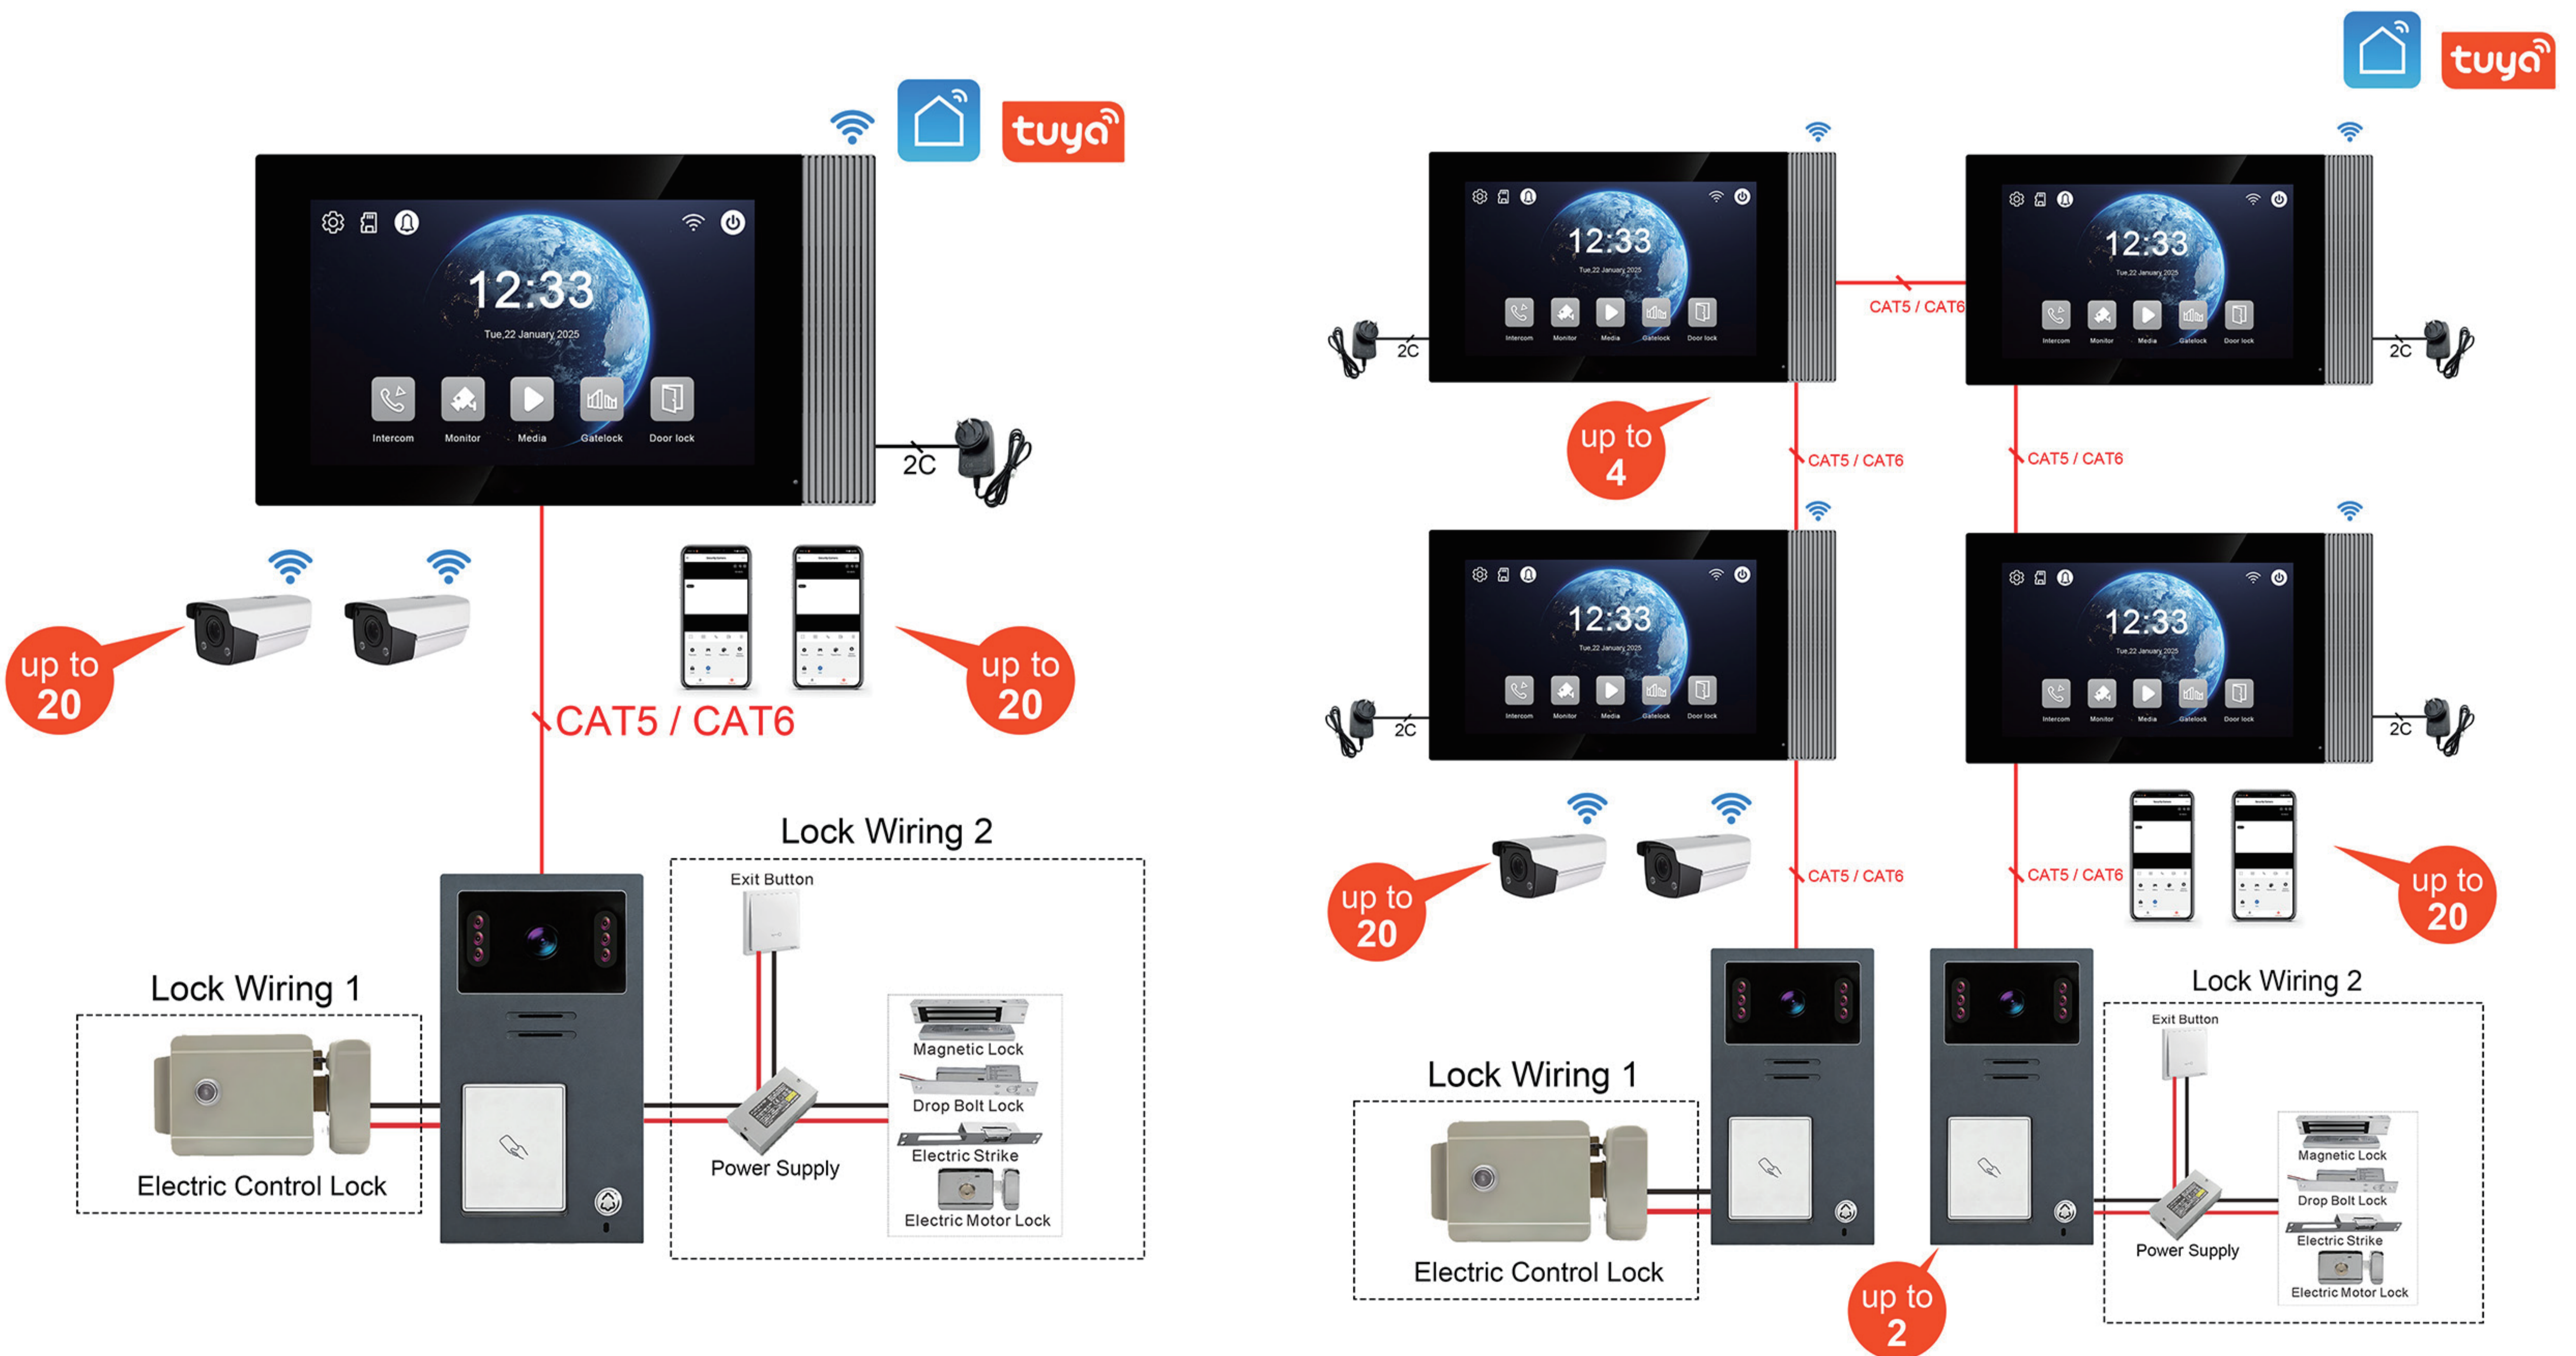

System Diagram: