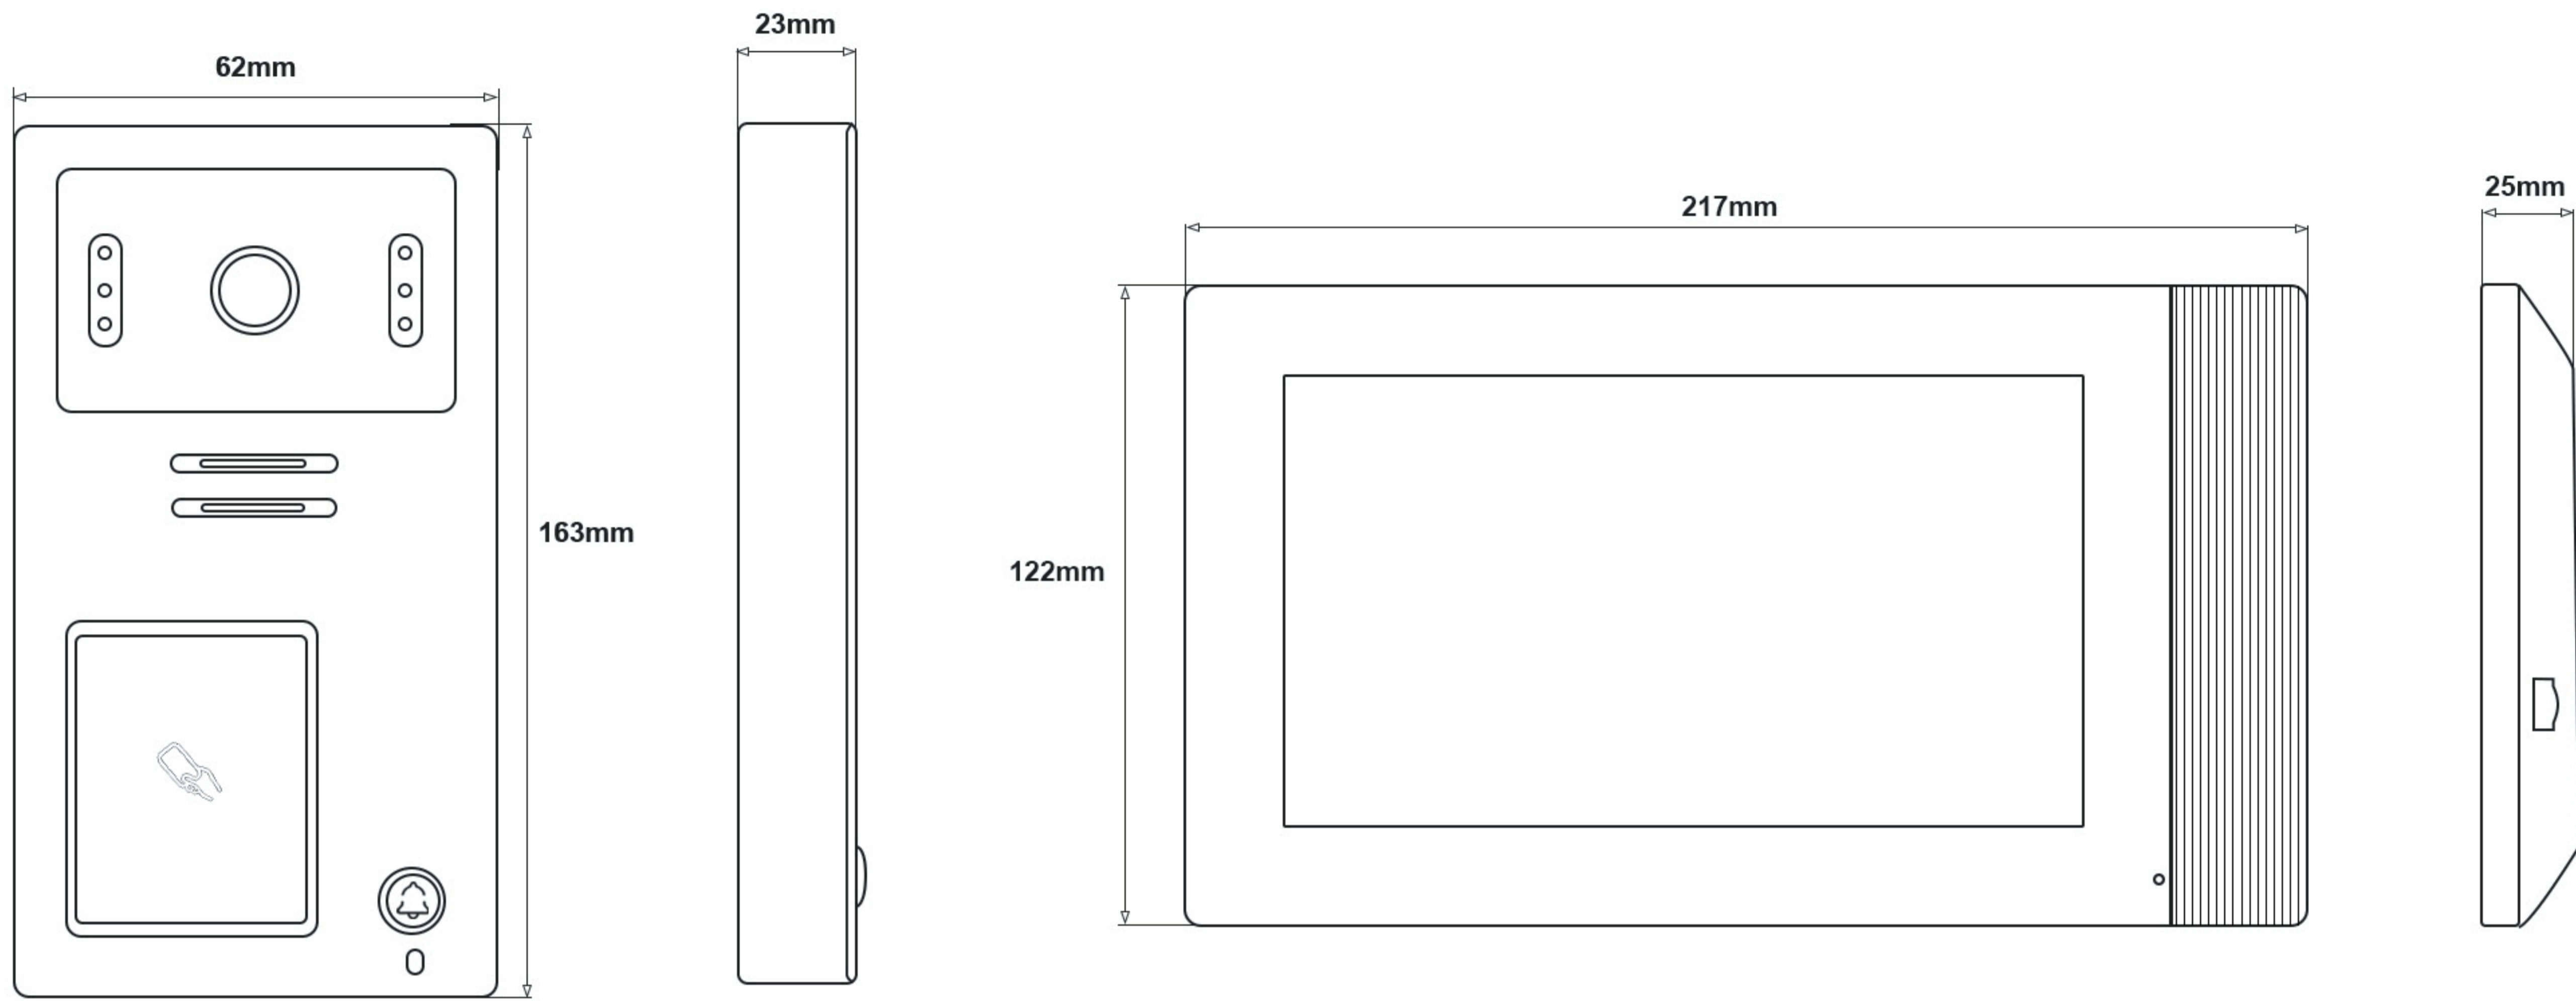

IP 7 inch Villa Kit (IPS Glass Lense)

Size: