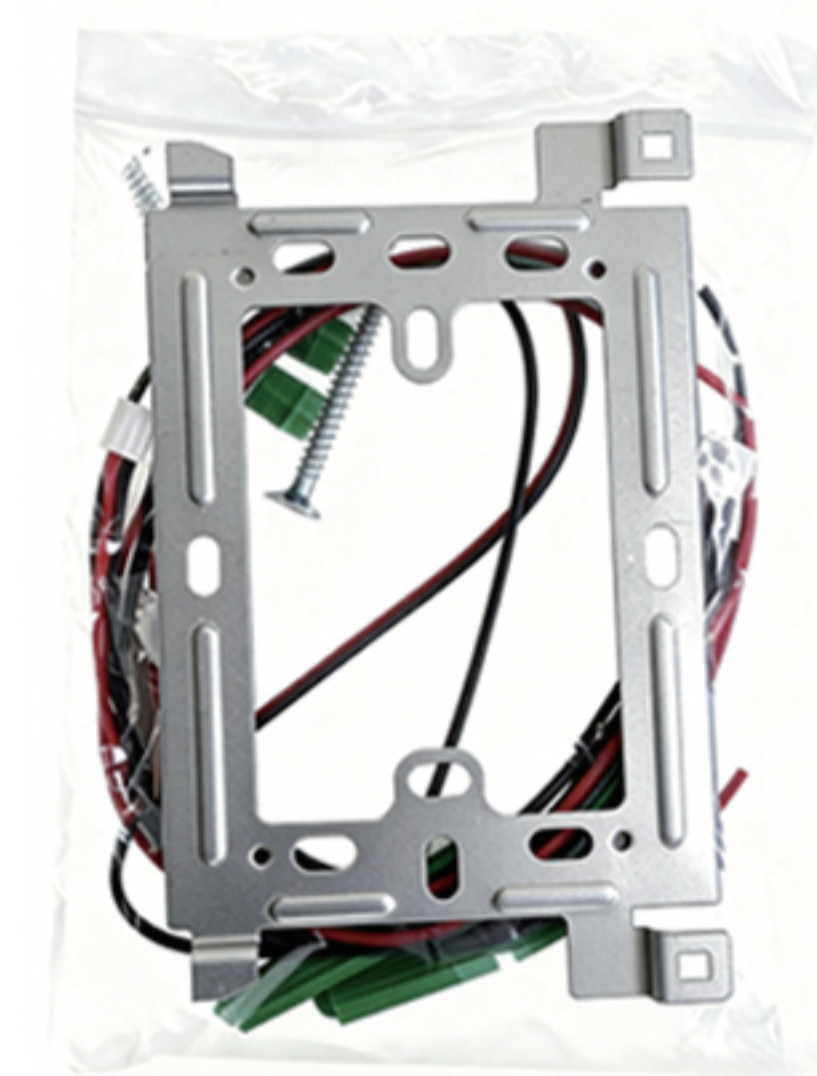

Mounting Bracket * 1