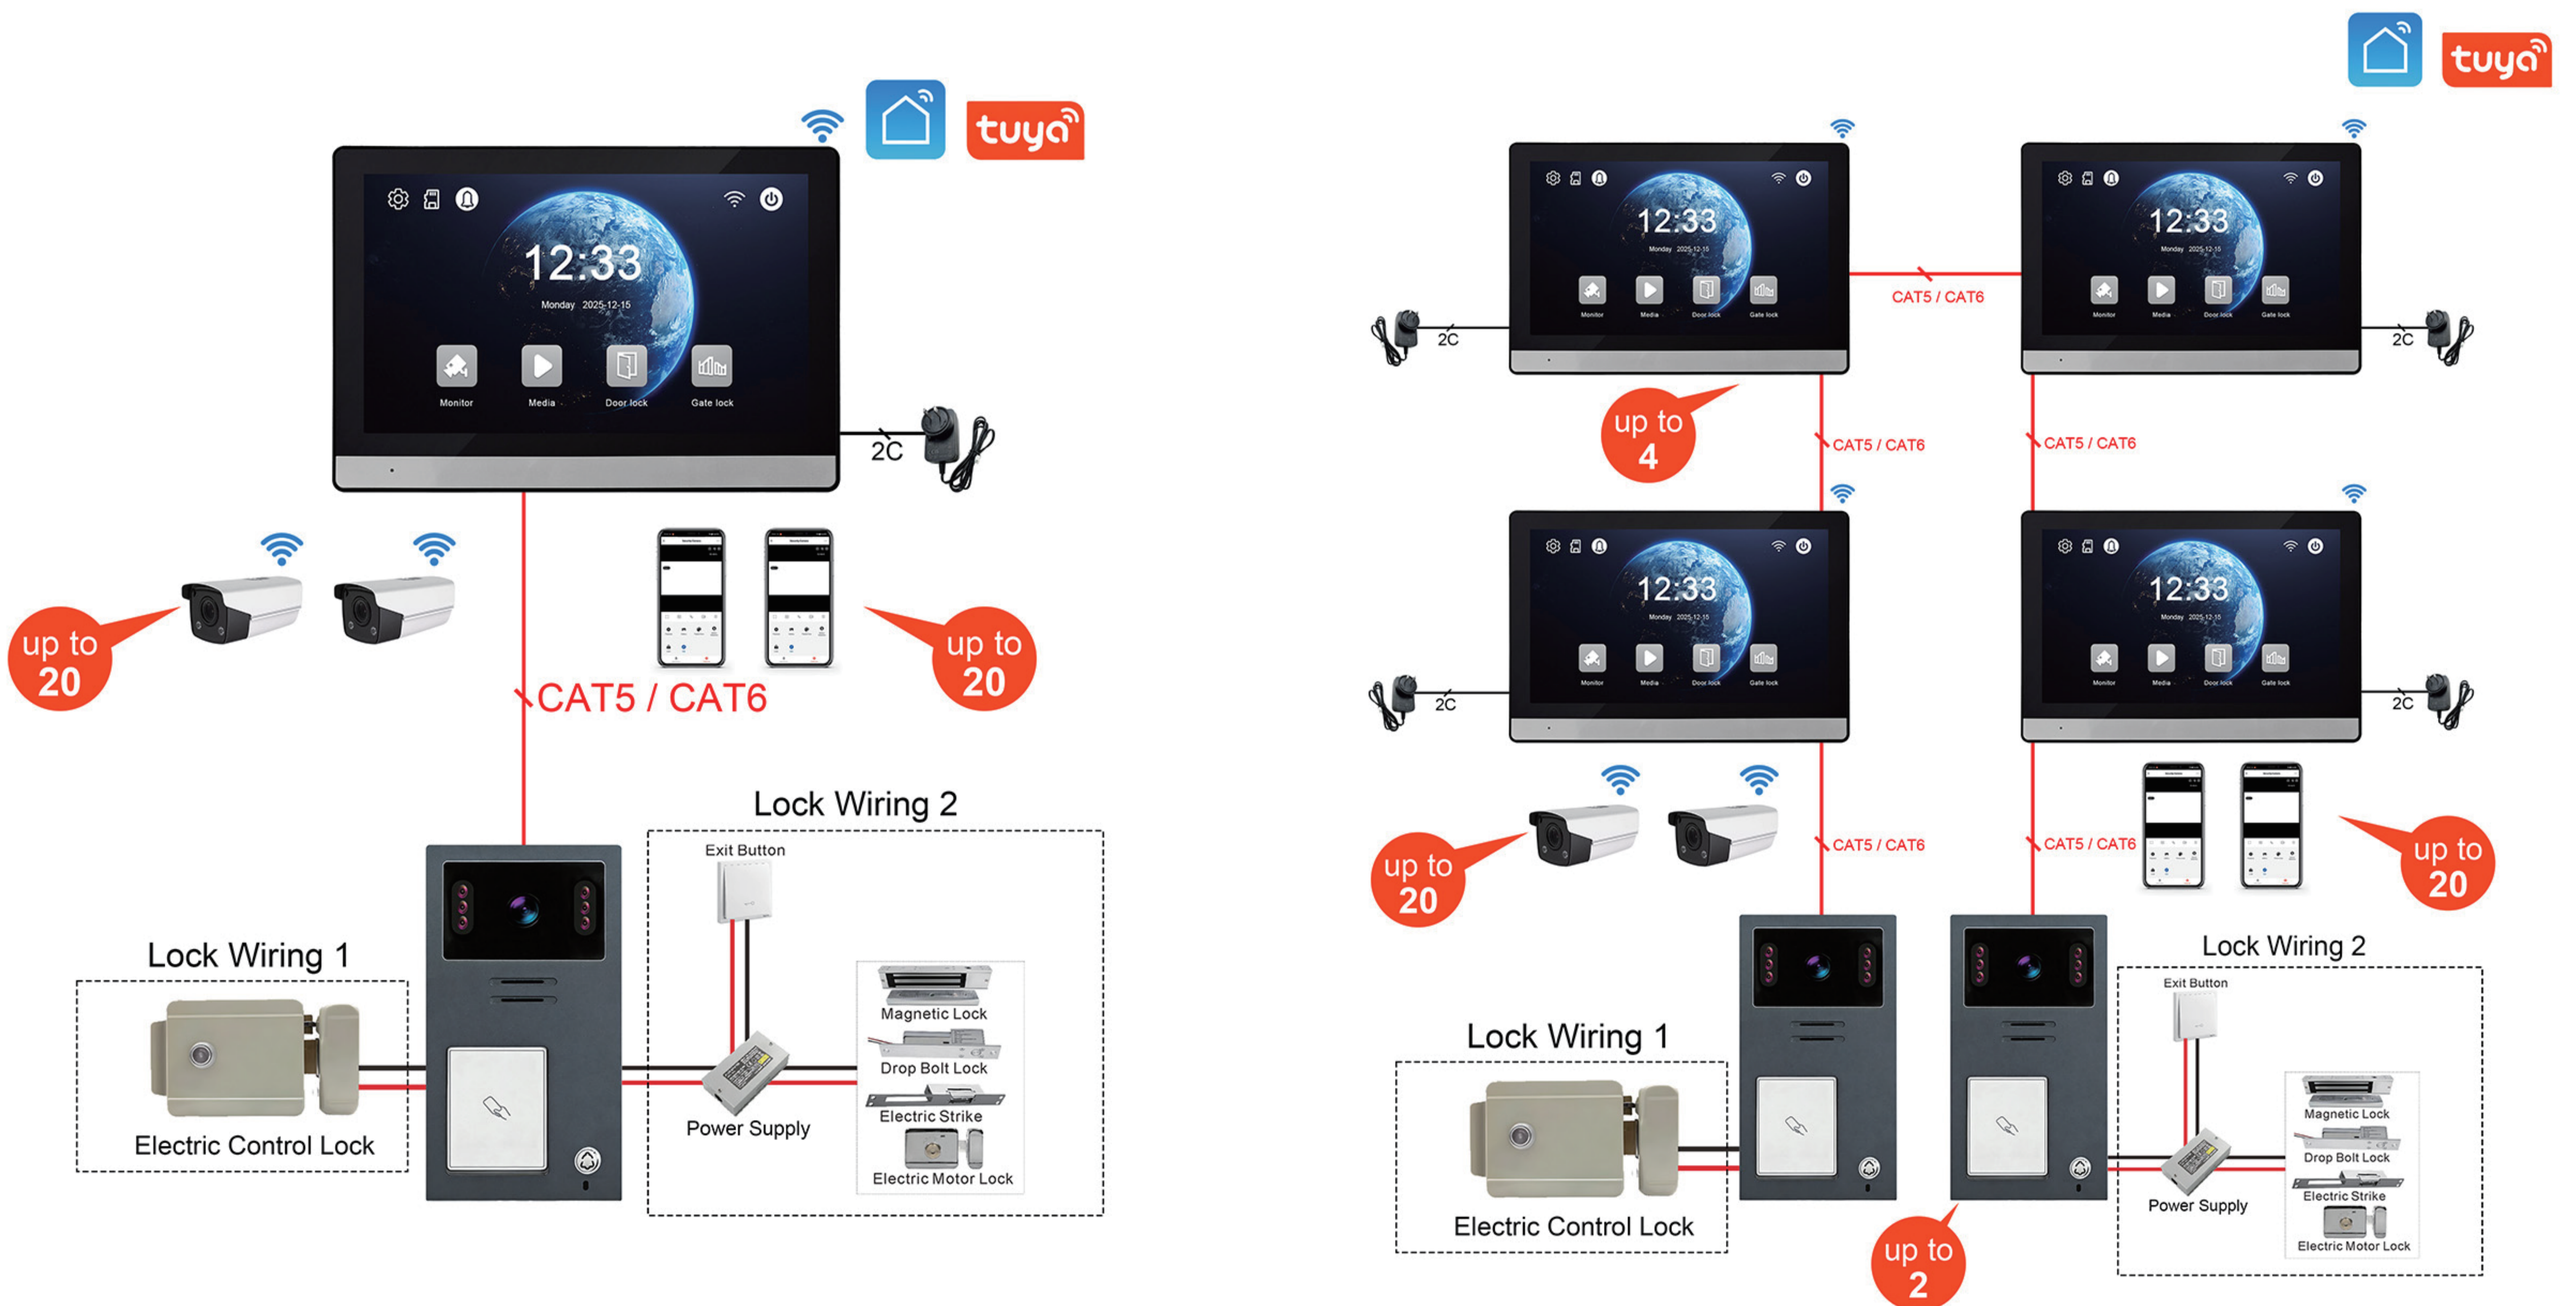

System Diagram: