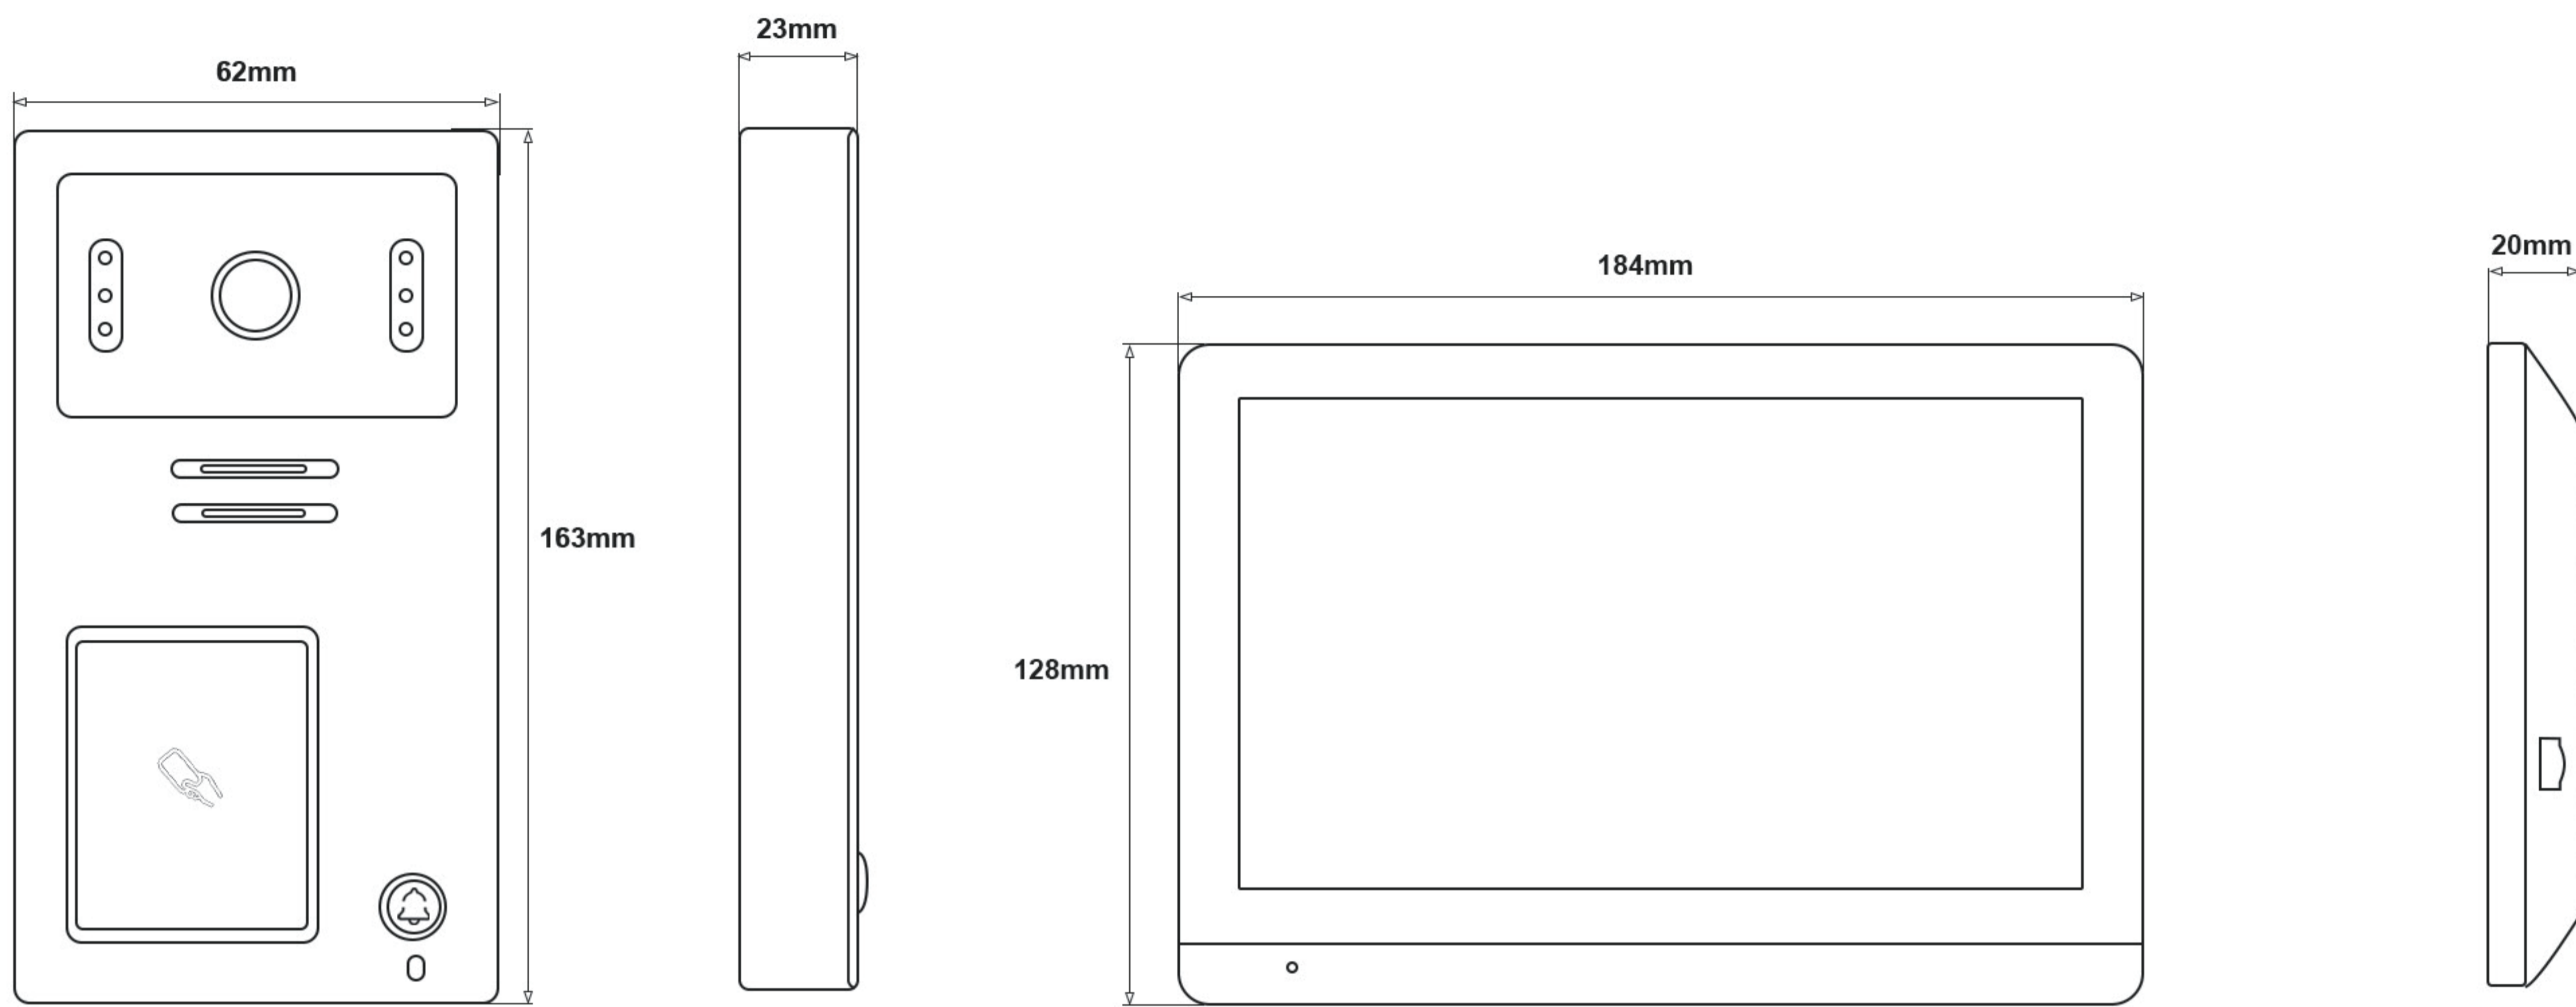

IP 7 inch Villa Kit (IPS)

Size: