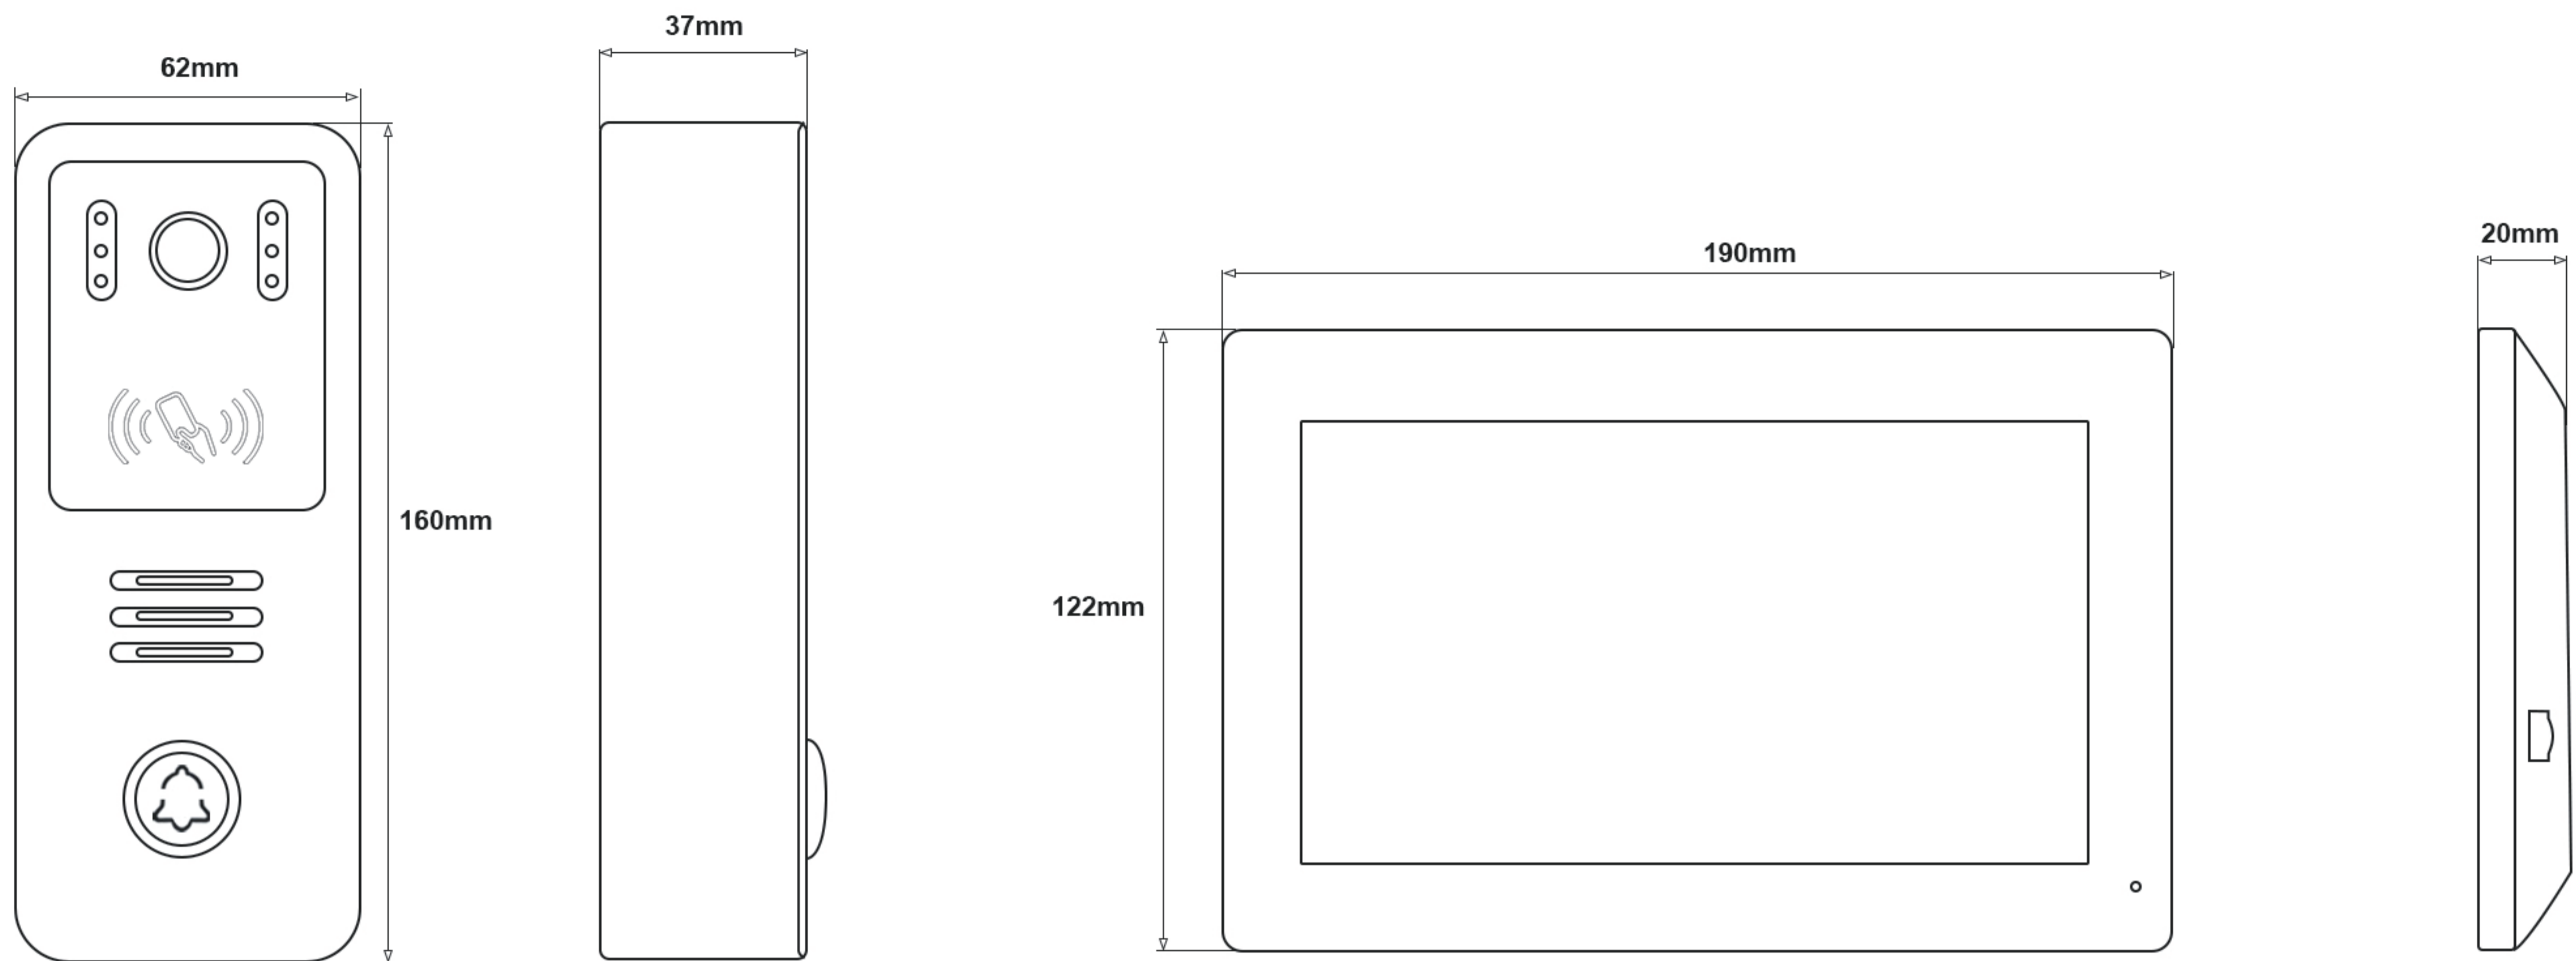

IP 7 inch Villa Kit (IPS)

Size: