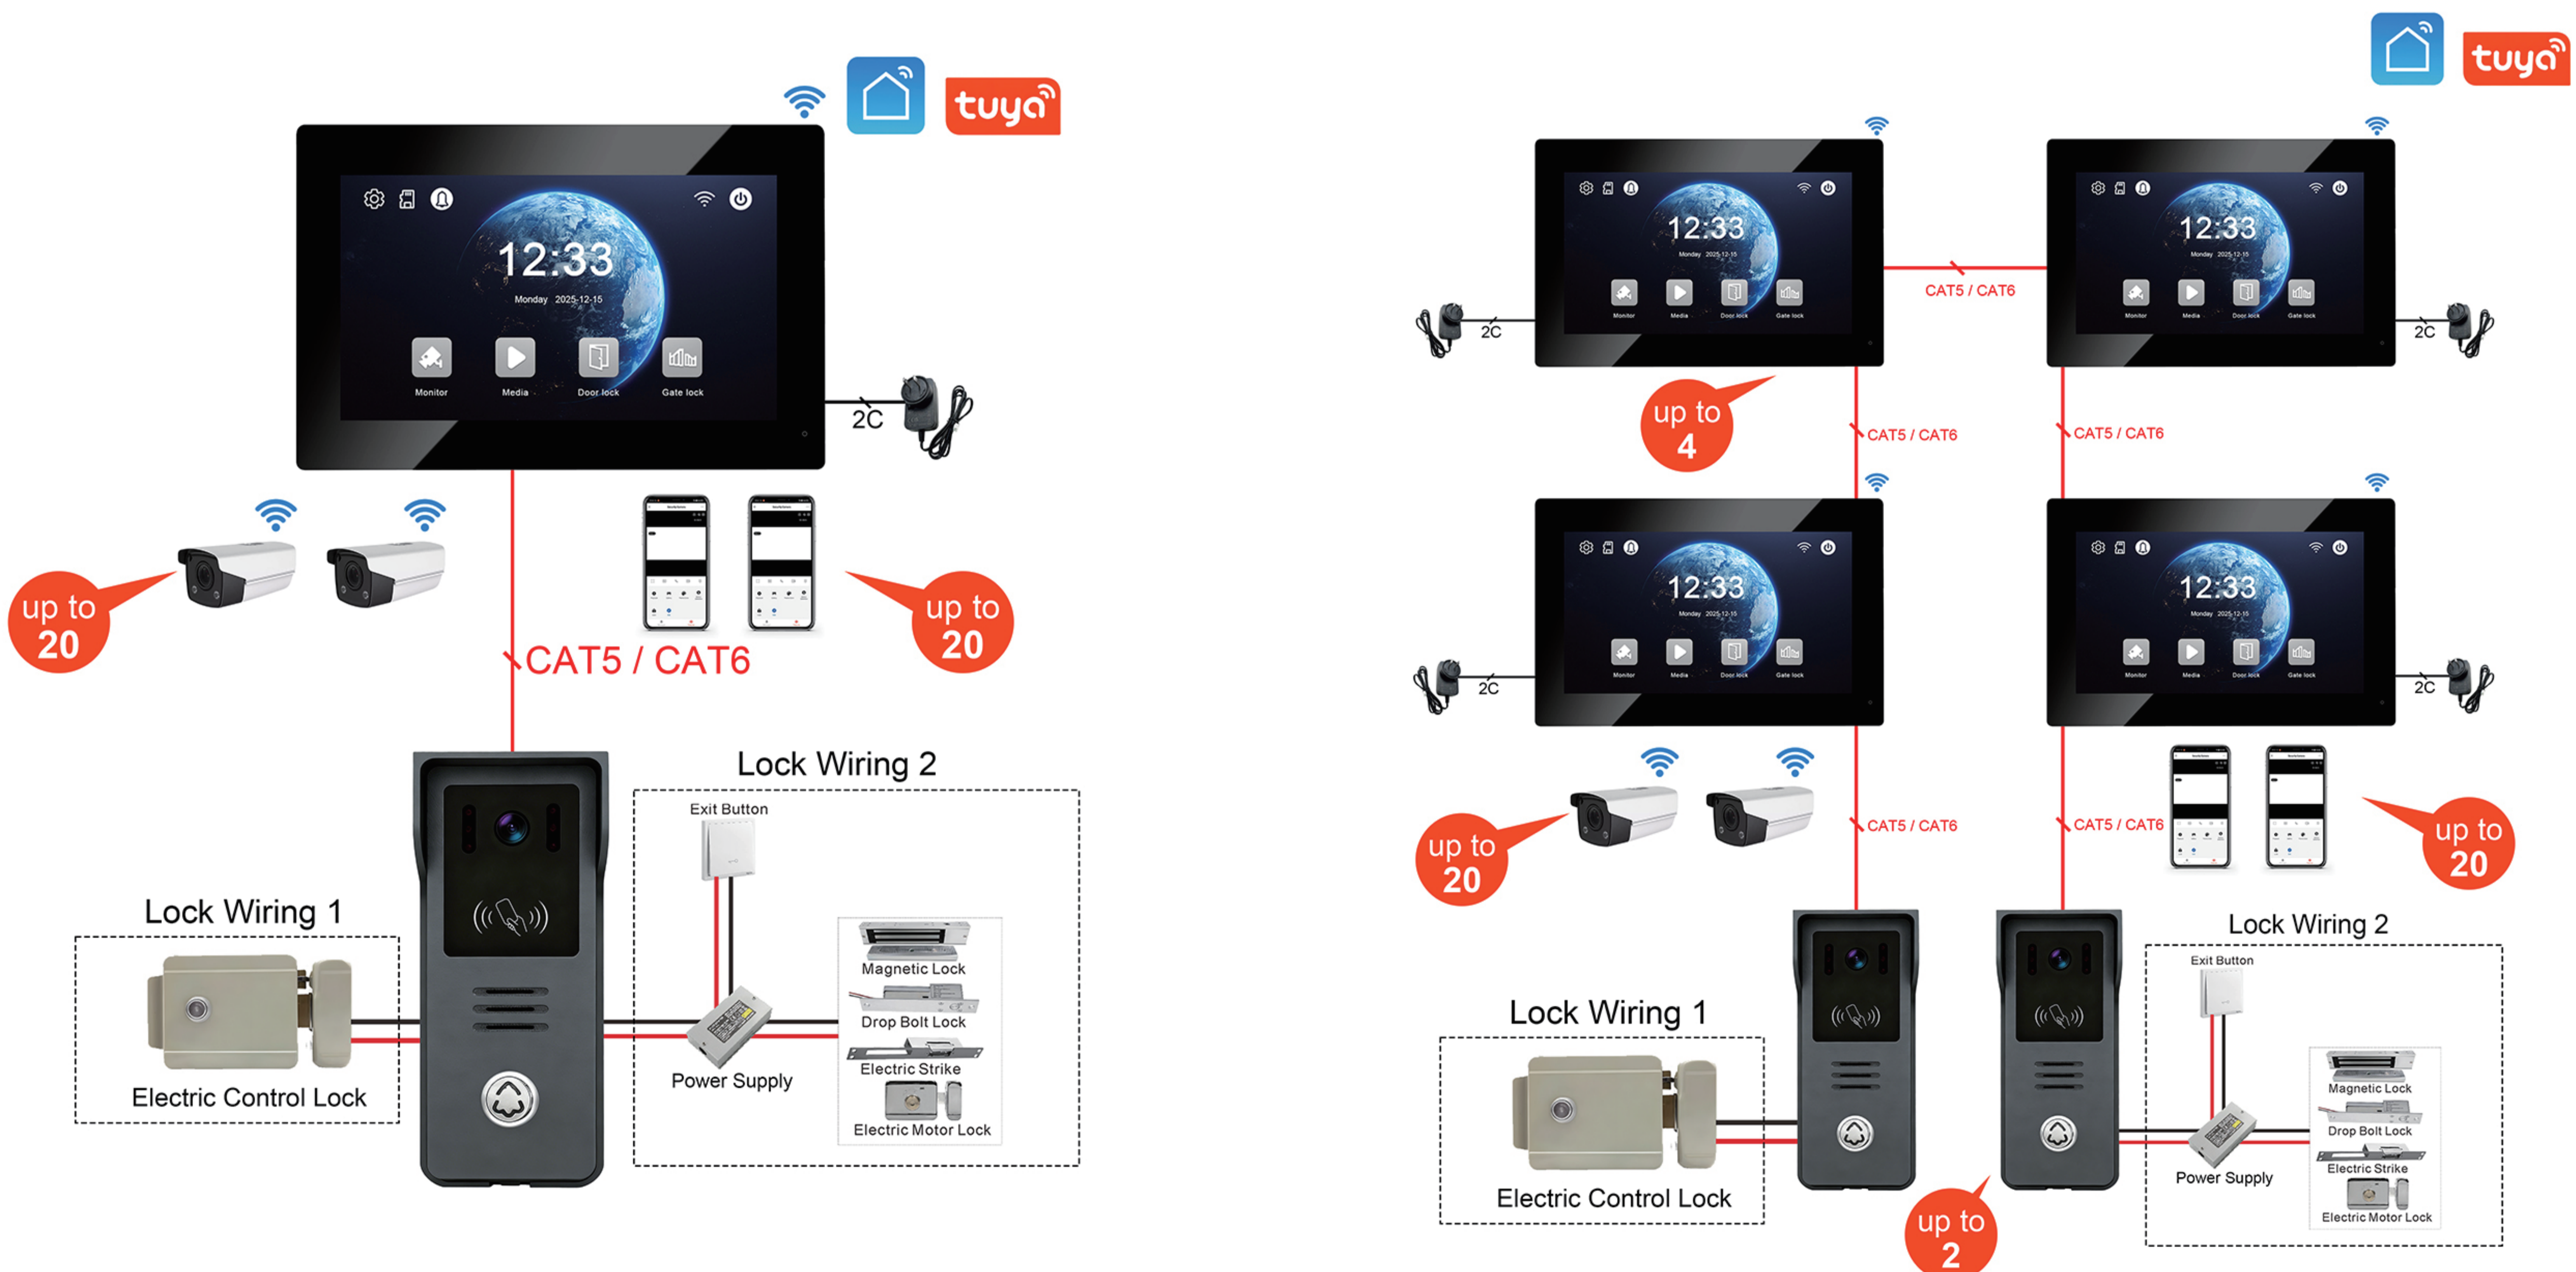

System Diagram: