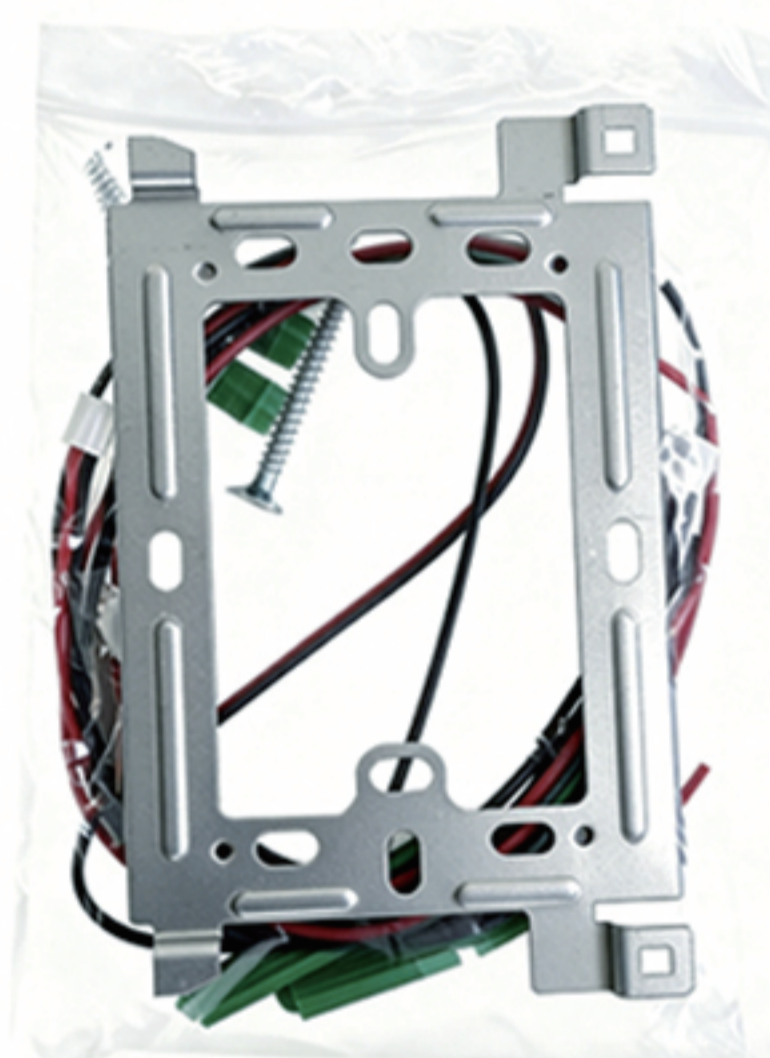

CE FC RoHS

Wireless HD 7 inch Villa Kit (IPS Touch Screen)

Indoor Monitor	
Operation system	Linux operation system
Display screen	7" IPS HD Screen
Display resolution	1024*600
Audio input	1 microphone, pickup distance \leq 0.5 meters
Audio output	1 speaker
Audio intercom	Two-way audio communication
Audio quality	Noise suppression and echo cancellation
Communication Mode	Wireless
Wireless frequency	868 Mhz / 915 Mhz
Tranmission Distance	\leq 300 meters
WiFi	2.4G WiFi
App	Tuya and Smart life
Memory card	Max 128GB Micro SD card
Ringtone	10 ringtones
Language	English, Russian, Portuguese, Arabic, French, German, Spanish, Italian, Turkish
Record	Photo / Video record
Power supply	5000mAh rechargeable battery; 5V 2A adapter
Power consumption	\leq 6 W
Working humidity	10% to 90%
Color	Black + Silver Edge
Materials	ABS Plastic + PC Lense
Accessory	Bracket (include)
Dimension (L x W x H)	184 * 128 * 20 mm
Installation	Wall-mounted / Desktop

CE FC RoHS

Wireless HD 7 inch Villa Kit (IPS Touch Screen)

Size:

System Diagram:

CE FC RoHS

What's Included the kit?

Package * 1

Call panel + Rain cover* 1

Indoor Monitor * 1

5V2A USB Cable*1
Power Adaptor * 1

18650 rechargeable battery

Not included (Available for fee)

User Manual * 1

Mounting Bracket * 1

Angle Bracket

Manufacturer