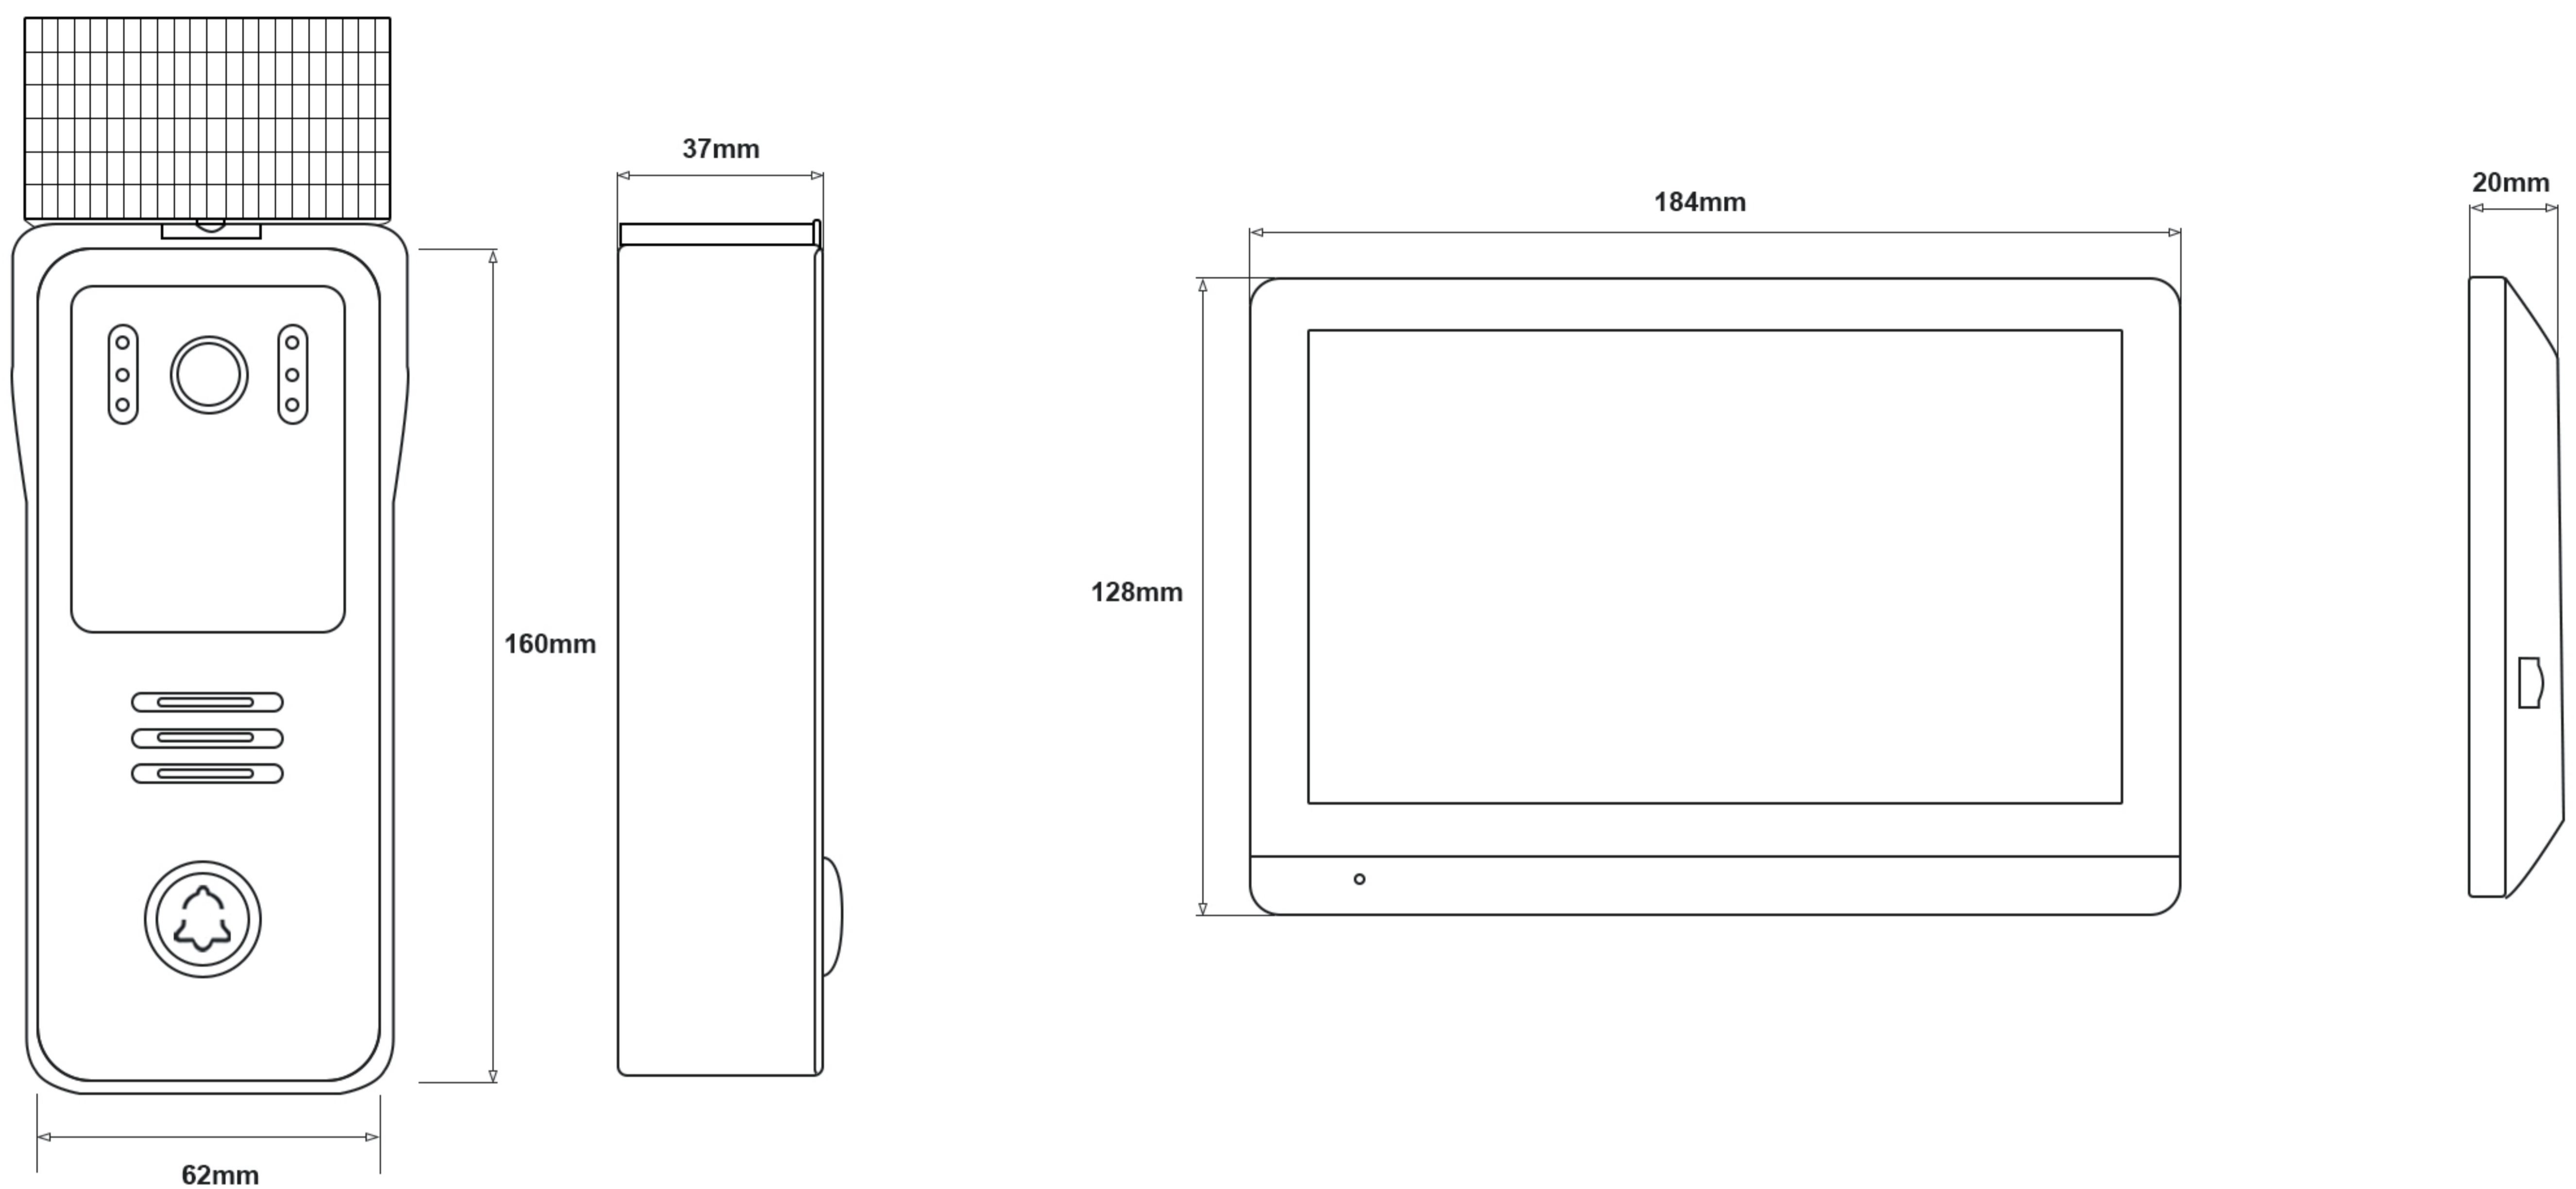

Specification

Door station	
Operation system	Linux operation system
Camera	1080P
Night vision	Auto IR
Day/Night	ICR auto switch
Field of view	115°
Audio input	1 microphone, pickup distance ≤ 0.5 meters
Audio output	1 speaker
Audio intercom	Two-way audio communication
Communication Mode	Wireless
Wireless frequency	868 Mhz / 915 Mhz
Tranmission Distance	≤300 meters
Motion Detection	Supported,and set on Indoor Monitor
Unlock Mode	Tuya App, Indoor Monitor
Lock Control	2 ports
Power supply	2×3700mAh battery (Supports solar charging)
Power consumption	< 5 W
Working temperature	-40 °C to 70 °C
Working humidity	10% to 95%
Color	Iron grey
Materials	ABS Plastic + Zinc alloy button
Accessory	Plastic Rain cover (included); Angel Bracket can be provided
Protection level	IP65 Weatherproof
Dimension	62 * 160 * 37 mm
Installation	Surface mounting / Wall-mounted

CE FC RoHS

Wireless HD 7 inch Villa Kit (IPS Touch Screen)

Indoor Monitor	
Operation system	Linux operation system
Display screen	7" IPS HD Screen
Display resolution	1024*600
Audio input	1 microphone, pickup distance \leq 0.5 meters
Audio output	1 speaker
Audio intercom	Two-way audio communication
Audio quality	Noise suppression and echo cancellation
Communication Mode	Wireless
Wireless frequency	868 Mhz / 915 Mhz
Tranmission Distance	\leq 300 meters
WiFi	2.4G WiFi
App	Tuya and Smart life
Memory card	Max 128GB Micro SD card
Ringtone	10 ringtones
Language	English, Russian, Portuguese, Arabic, French, German, Spanish, Italian, Turkish
Record	Photo / Video record
Power supply	5000mAh rechargeable battery; 5V 2A adapter
Power consumption	\leq 6 W
Working humidity	10% to 90%
Color	Black + Silver Edge
Materials	ABS Plastic + PC Lense
Accessory	Bracket (include)
Dimension (L x W x H)	184 * 128 * 20 mm
Installation	Wall-mounted / Desktop

CE FC RoHS

Wireless HD 7 inch Villa Kit (IPS Touch Screen)

Size:

System Diagram:

CE FC RoHS

What's Included the kit?

Package * 1

Call panel + Rain cover* 1