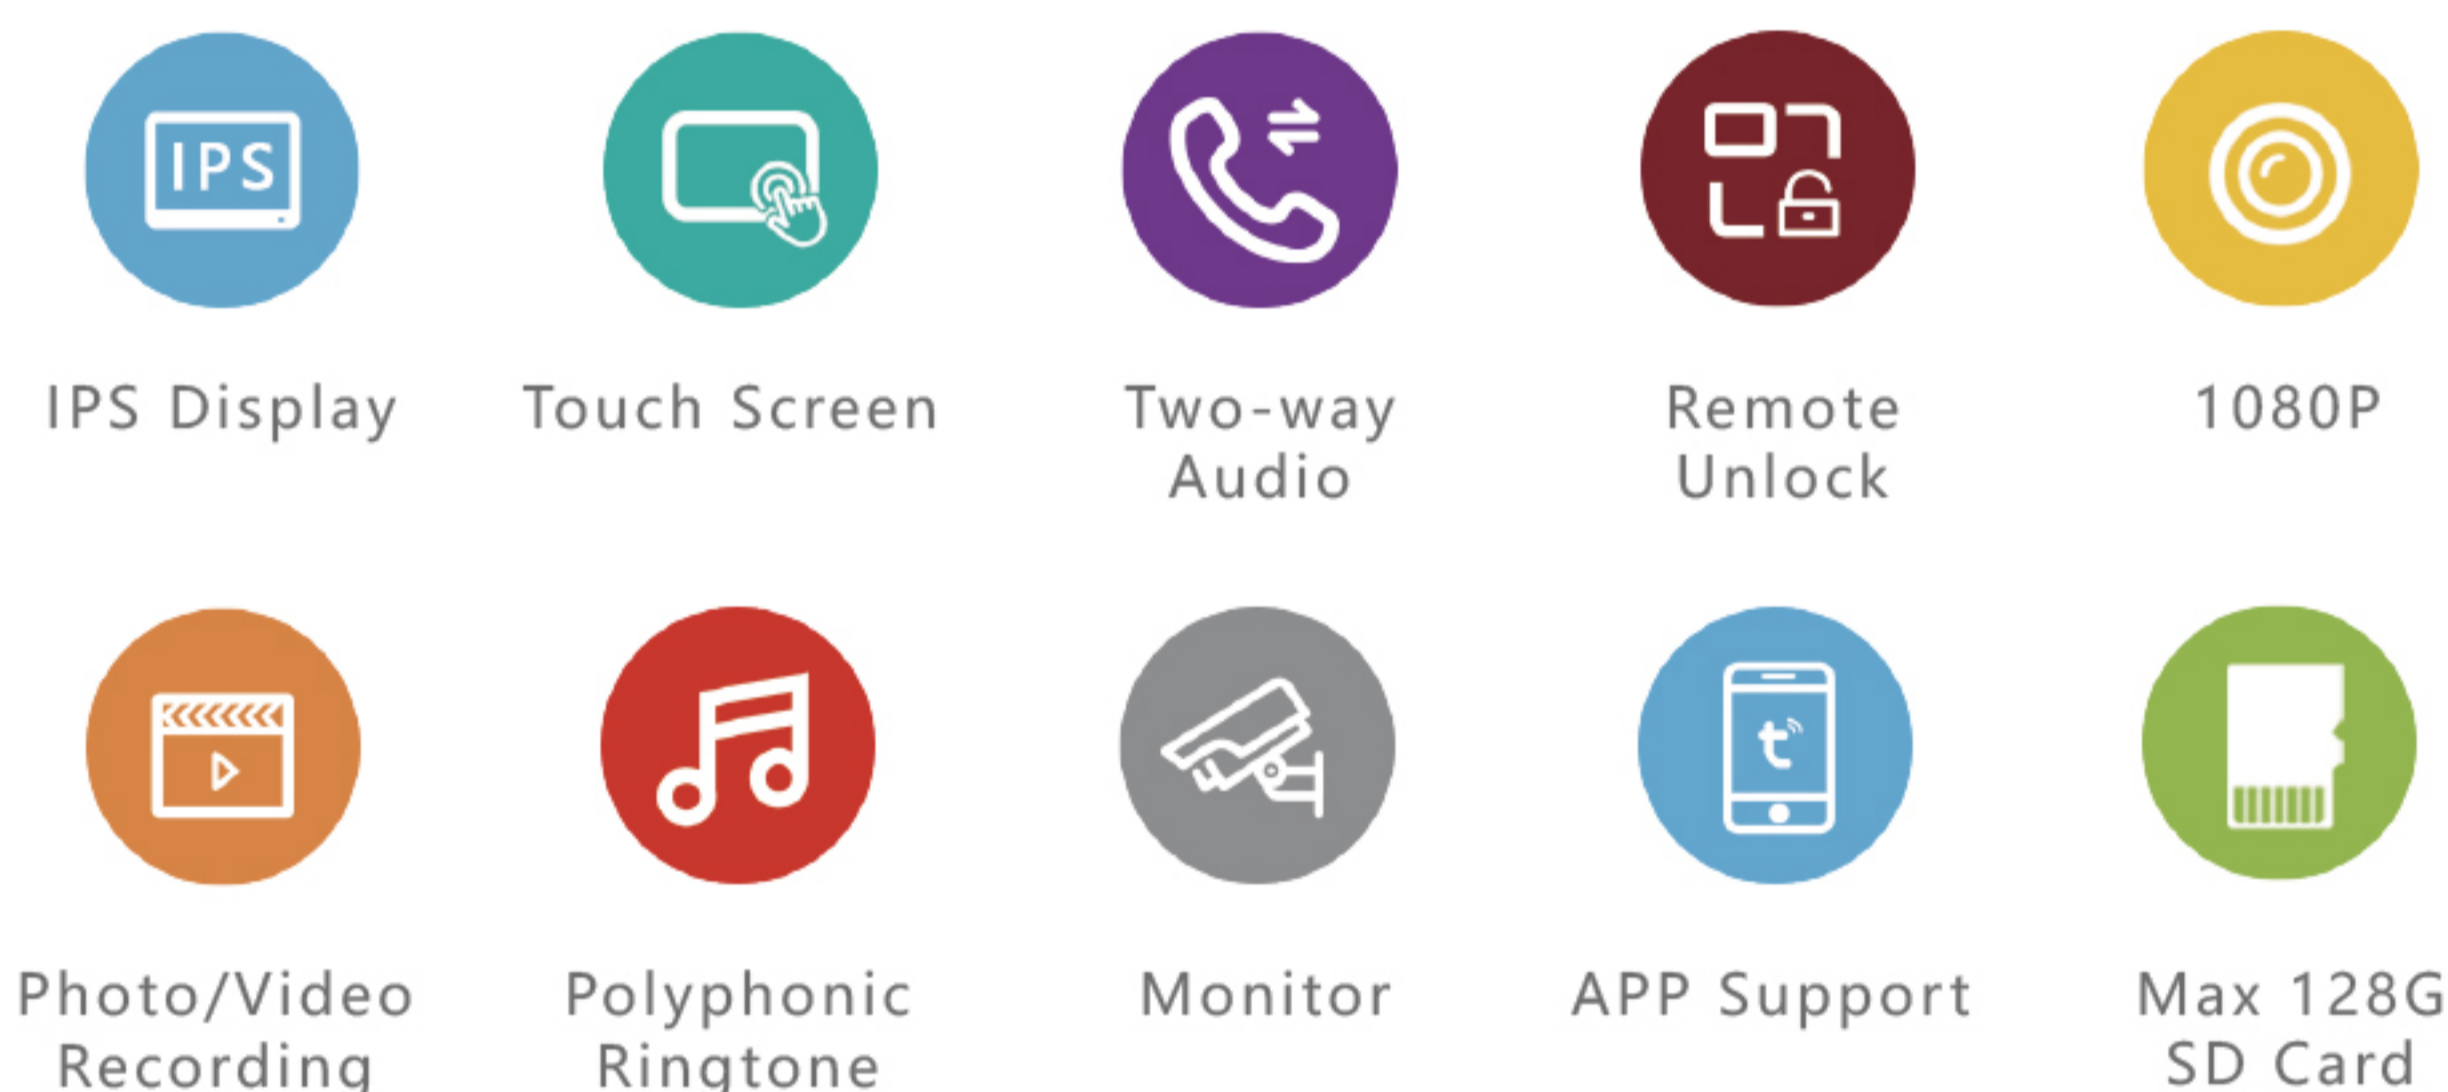

Model: V3-WL+S76-WL

Wireless HD 7 inch Villa Kit (IPS Touch Screen)

Key Features:

Wireless: 868/915 MHz, up to 300 m range

Remote Unlock: Indoor Monitor, Tuya/Smart Life App

HD video: 1080P camera, 115° FOV

All-weather: IP65, -40°C to 70°C, auto IR night vision

Power: Door: 2×3700 mAh + solar ready; Indoor: 5000 mAh

Security: Motion detection, remote unlock, 2 lock ports

Storage: MicroSD up to 128 GB