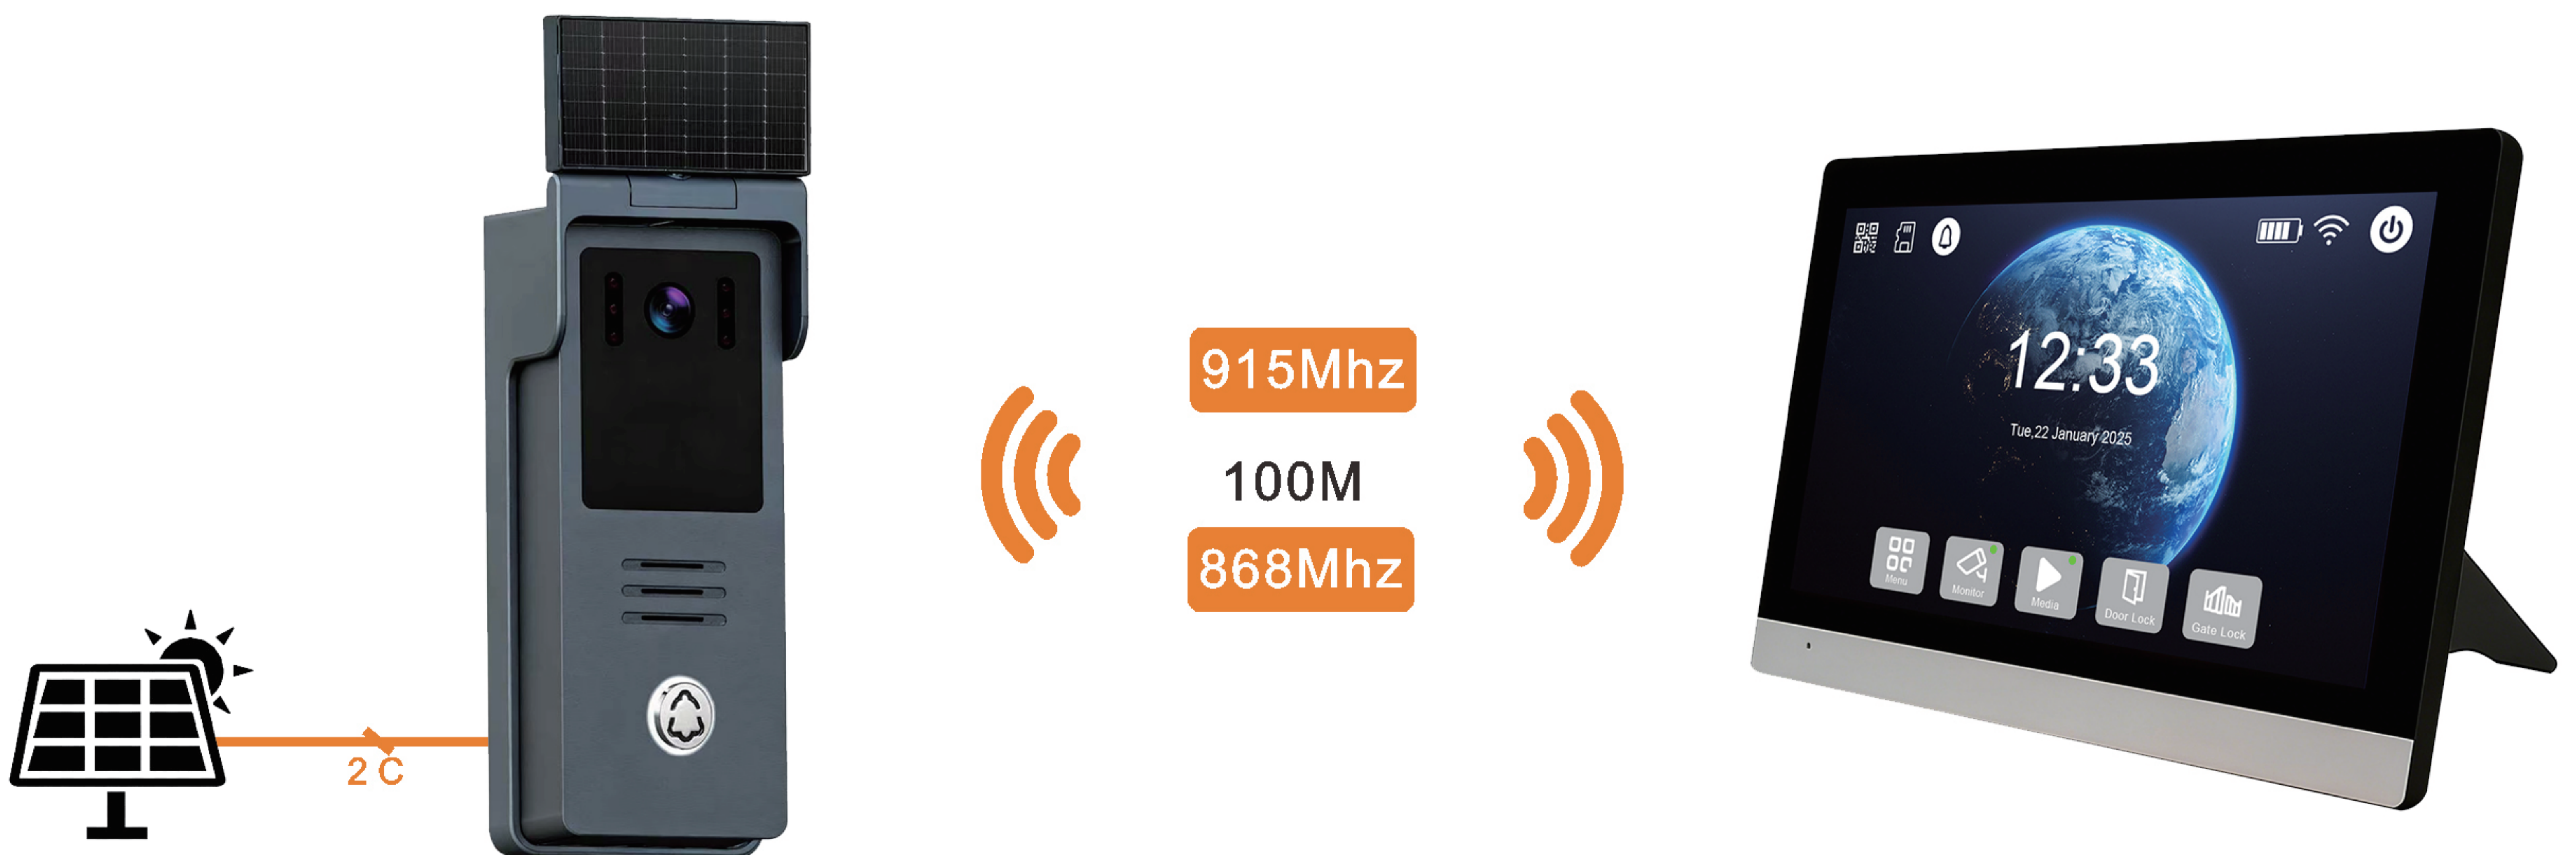

Wireless HD 7 inch Villa Kit (IPS Touch Screen)

Size:

System Diagram:

CE FC RoHS