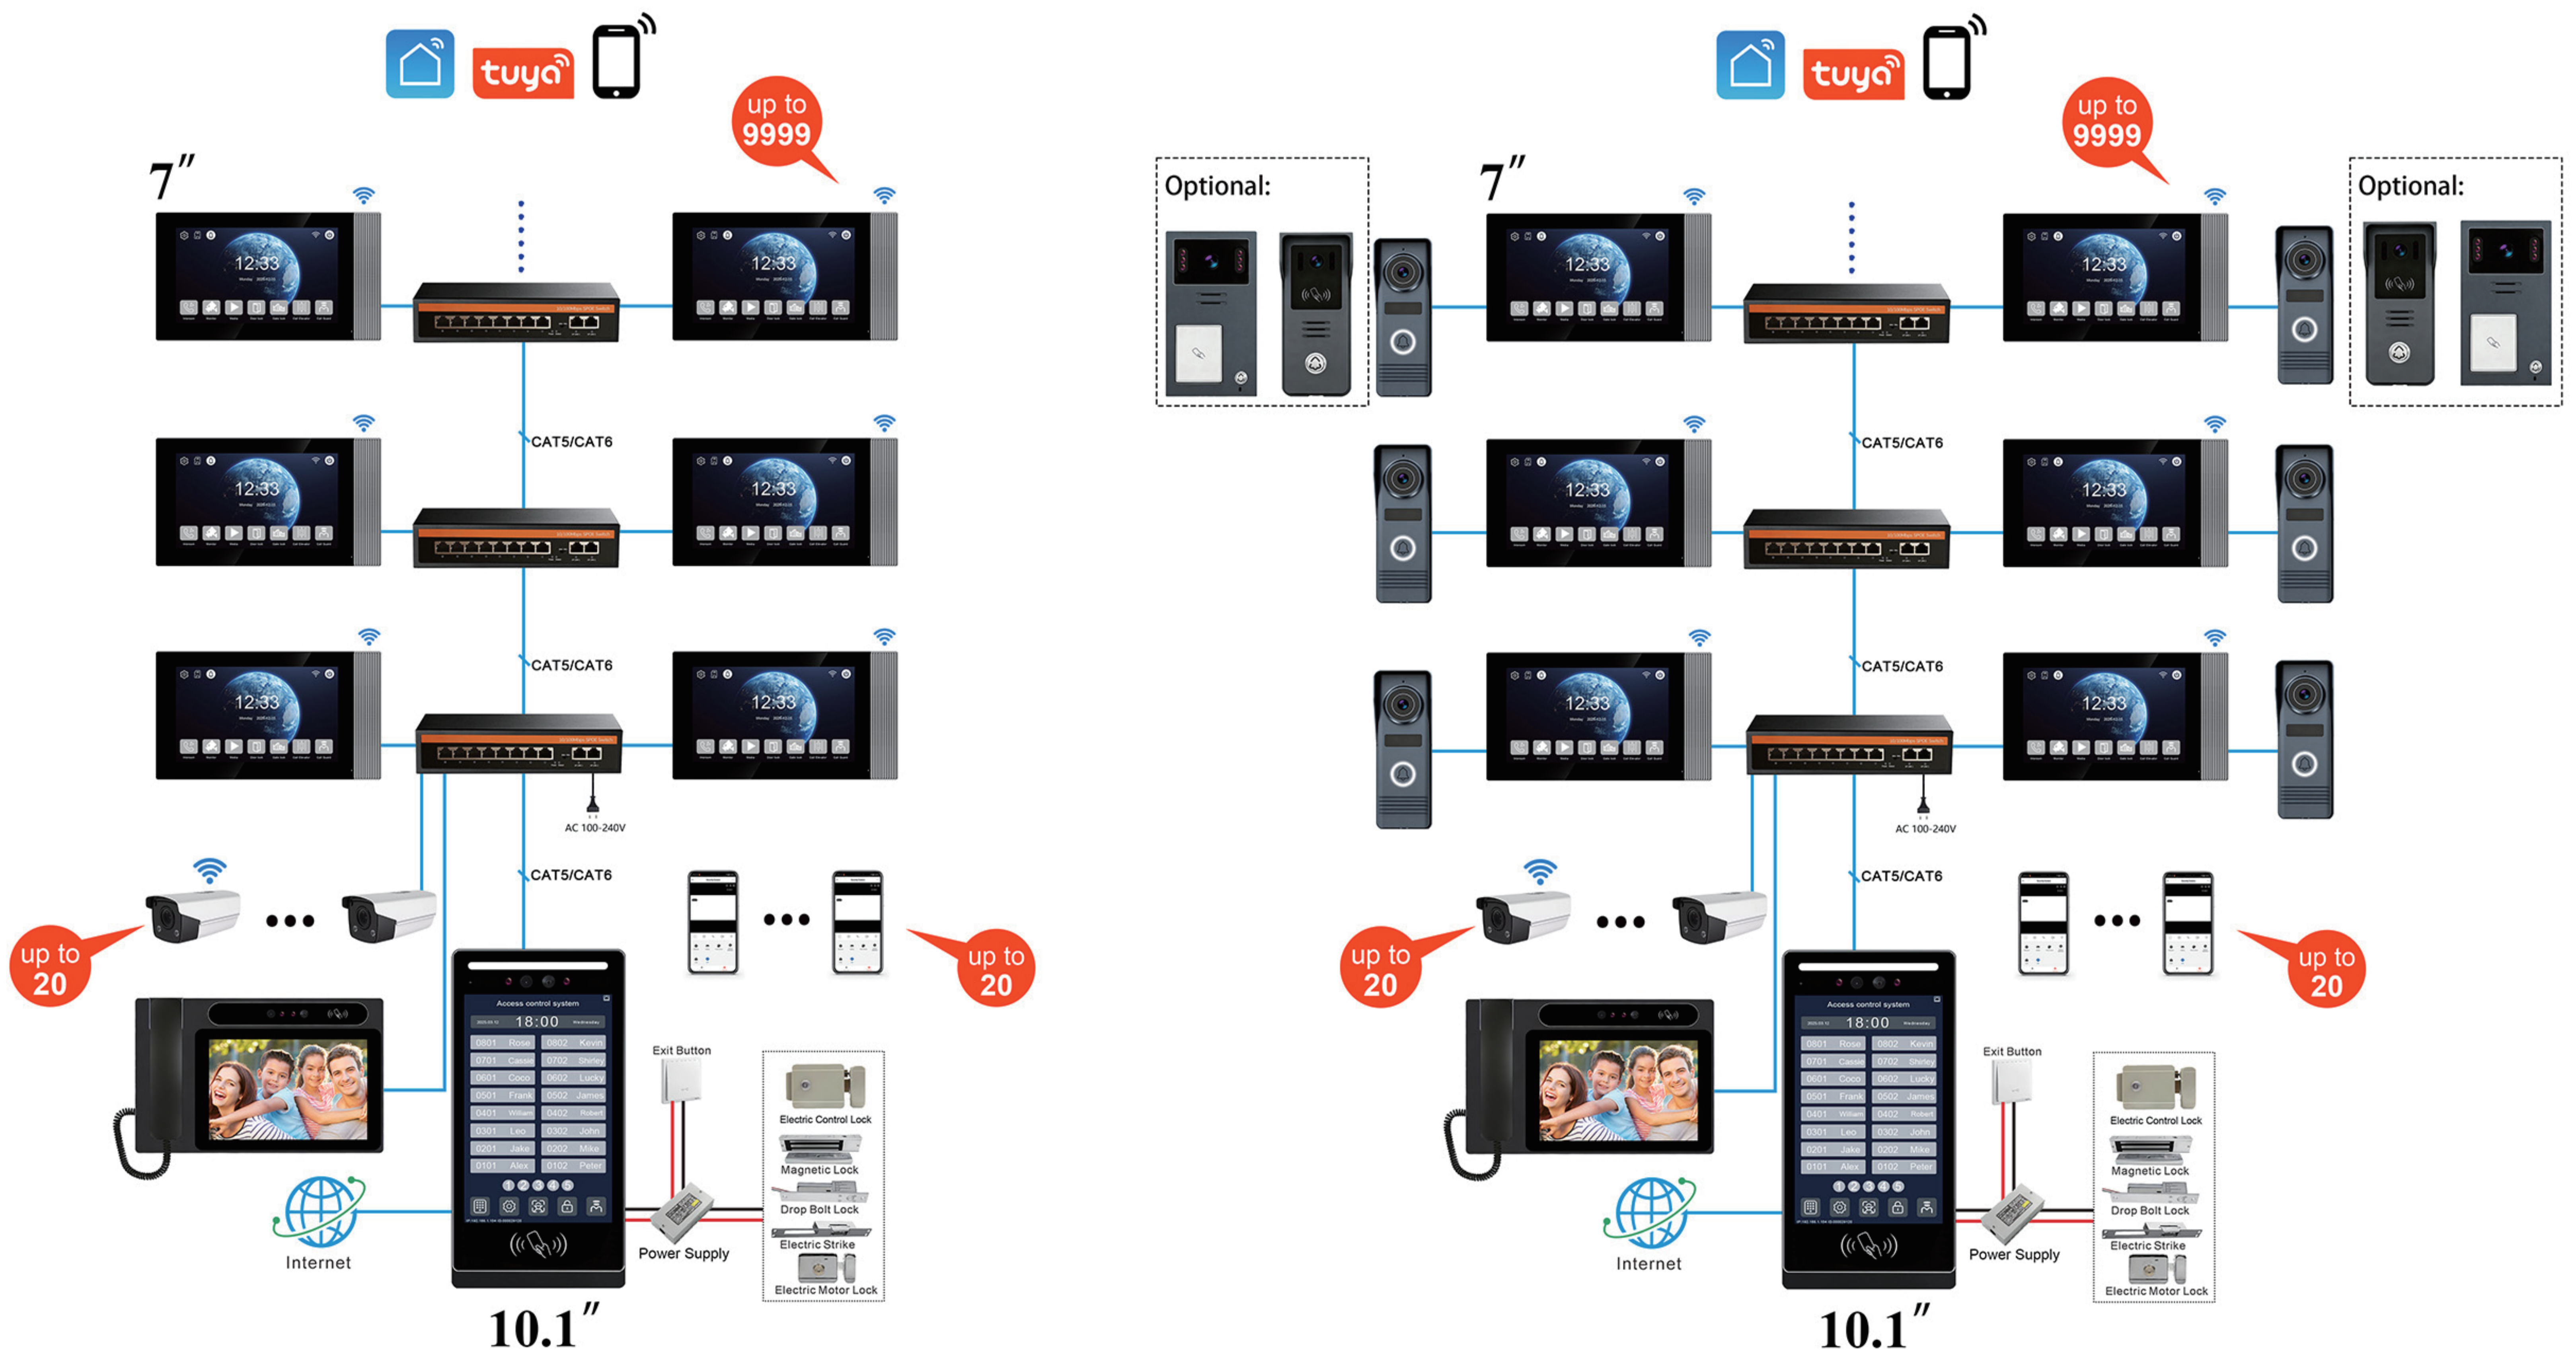

Model: D10-IP

IP 10.1 inch Apartment Outdoor Station (IPS Glass Lense)

Key Features:

Simplified Wiring: CAT 5 / CAT 6 network cable connection, supporting long-distance communication.

Remote Access: Remote video talk and remote unlock via Tuya and Smart-life app.

Unlock Security: Facial recognition, IC cards and password for unlocking

Security Monitoring: Door station with infrared night vision with liveness detection

Call: Room list and name list, easy to call. Also a keypad for calling.

IP 10.1 inch Apartment Outdoor Station (IPS Glass Lense)

Specification

Door station	
Operation system	Linux operation system
Camera	2 Camera: 1 1080P Video Camera and 1 Face ID Camera
Display screen	10 "IPS HD Touch Screen
Display resolution	1280*800
Night vision	Auto IR
Day/Night	ICR auto switch
Indicator	1 White LED: turn green when unlock successfully; red when failed.
Field of view	130°
Audio input	1 microphone, pickup distance \leq 0.5 meters
Audio output	1 speaker
Audio intercom	Two-way audio communication
Communication Mode	IP
Audio quality	Noise suppression and echo cancellation
Tranmission Signal	TCP/IP
Tranmission Distance	\geq 100 meters
Connection	Network cable, CAT 5 / CAT 6
Wired Network	1 Rj45 Ethernet port
Lock Control	1 port
Unlock Mode	Face ID, Cards, Tuya App, Indoor Monitor
Card Type	13.56MHz IC card / NFC
Face ID	40000
Live Detection	Yes
Language	English, Russian, Arabic, French, Spanish, Turkish, Persian
Power supply	DC 15V 1.2A / Power from PoE
Power consumption	< 5 W
Working temperature	-40 °C to 70 °C
Working humidity	10% to 95%
Color	Iron grey
Materials	Aluminum Alloy + Glass Mirror
Accessory	Metal Rain cover (included)
Protection level	IP65 Weatherproof
Dimension	158mm * 310mm * 20mm
Installation	Surface mounting / Wall-mounted

CE FC RoHS

IP 10.1 inch Apartment Outdoor Station (IPS Glass Lense)

Size:

System Diagram:

CE FC RoHS

What's Included in the package?

Door Station Package * 1

Outdoor Station * 1 + Rain cover * 1