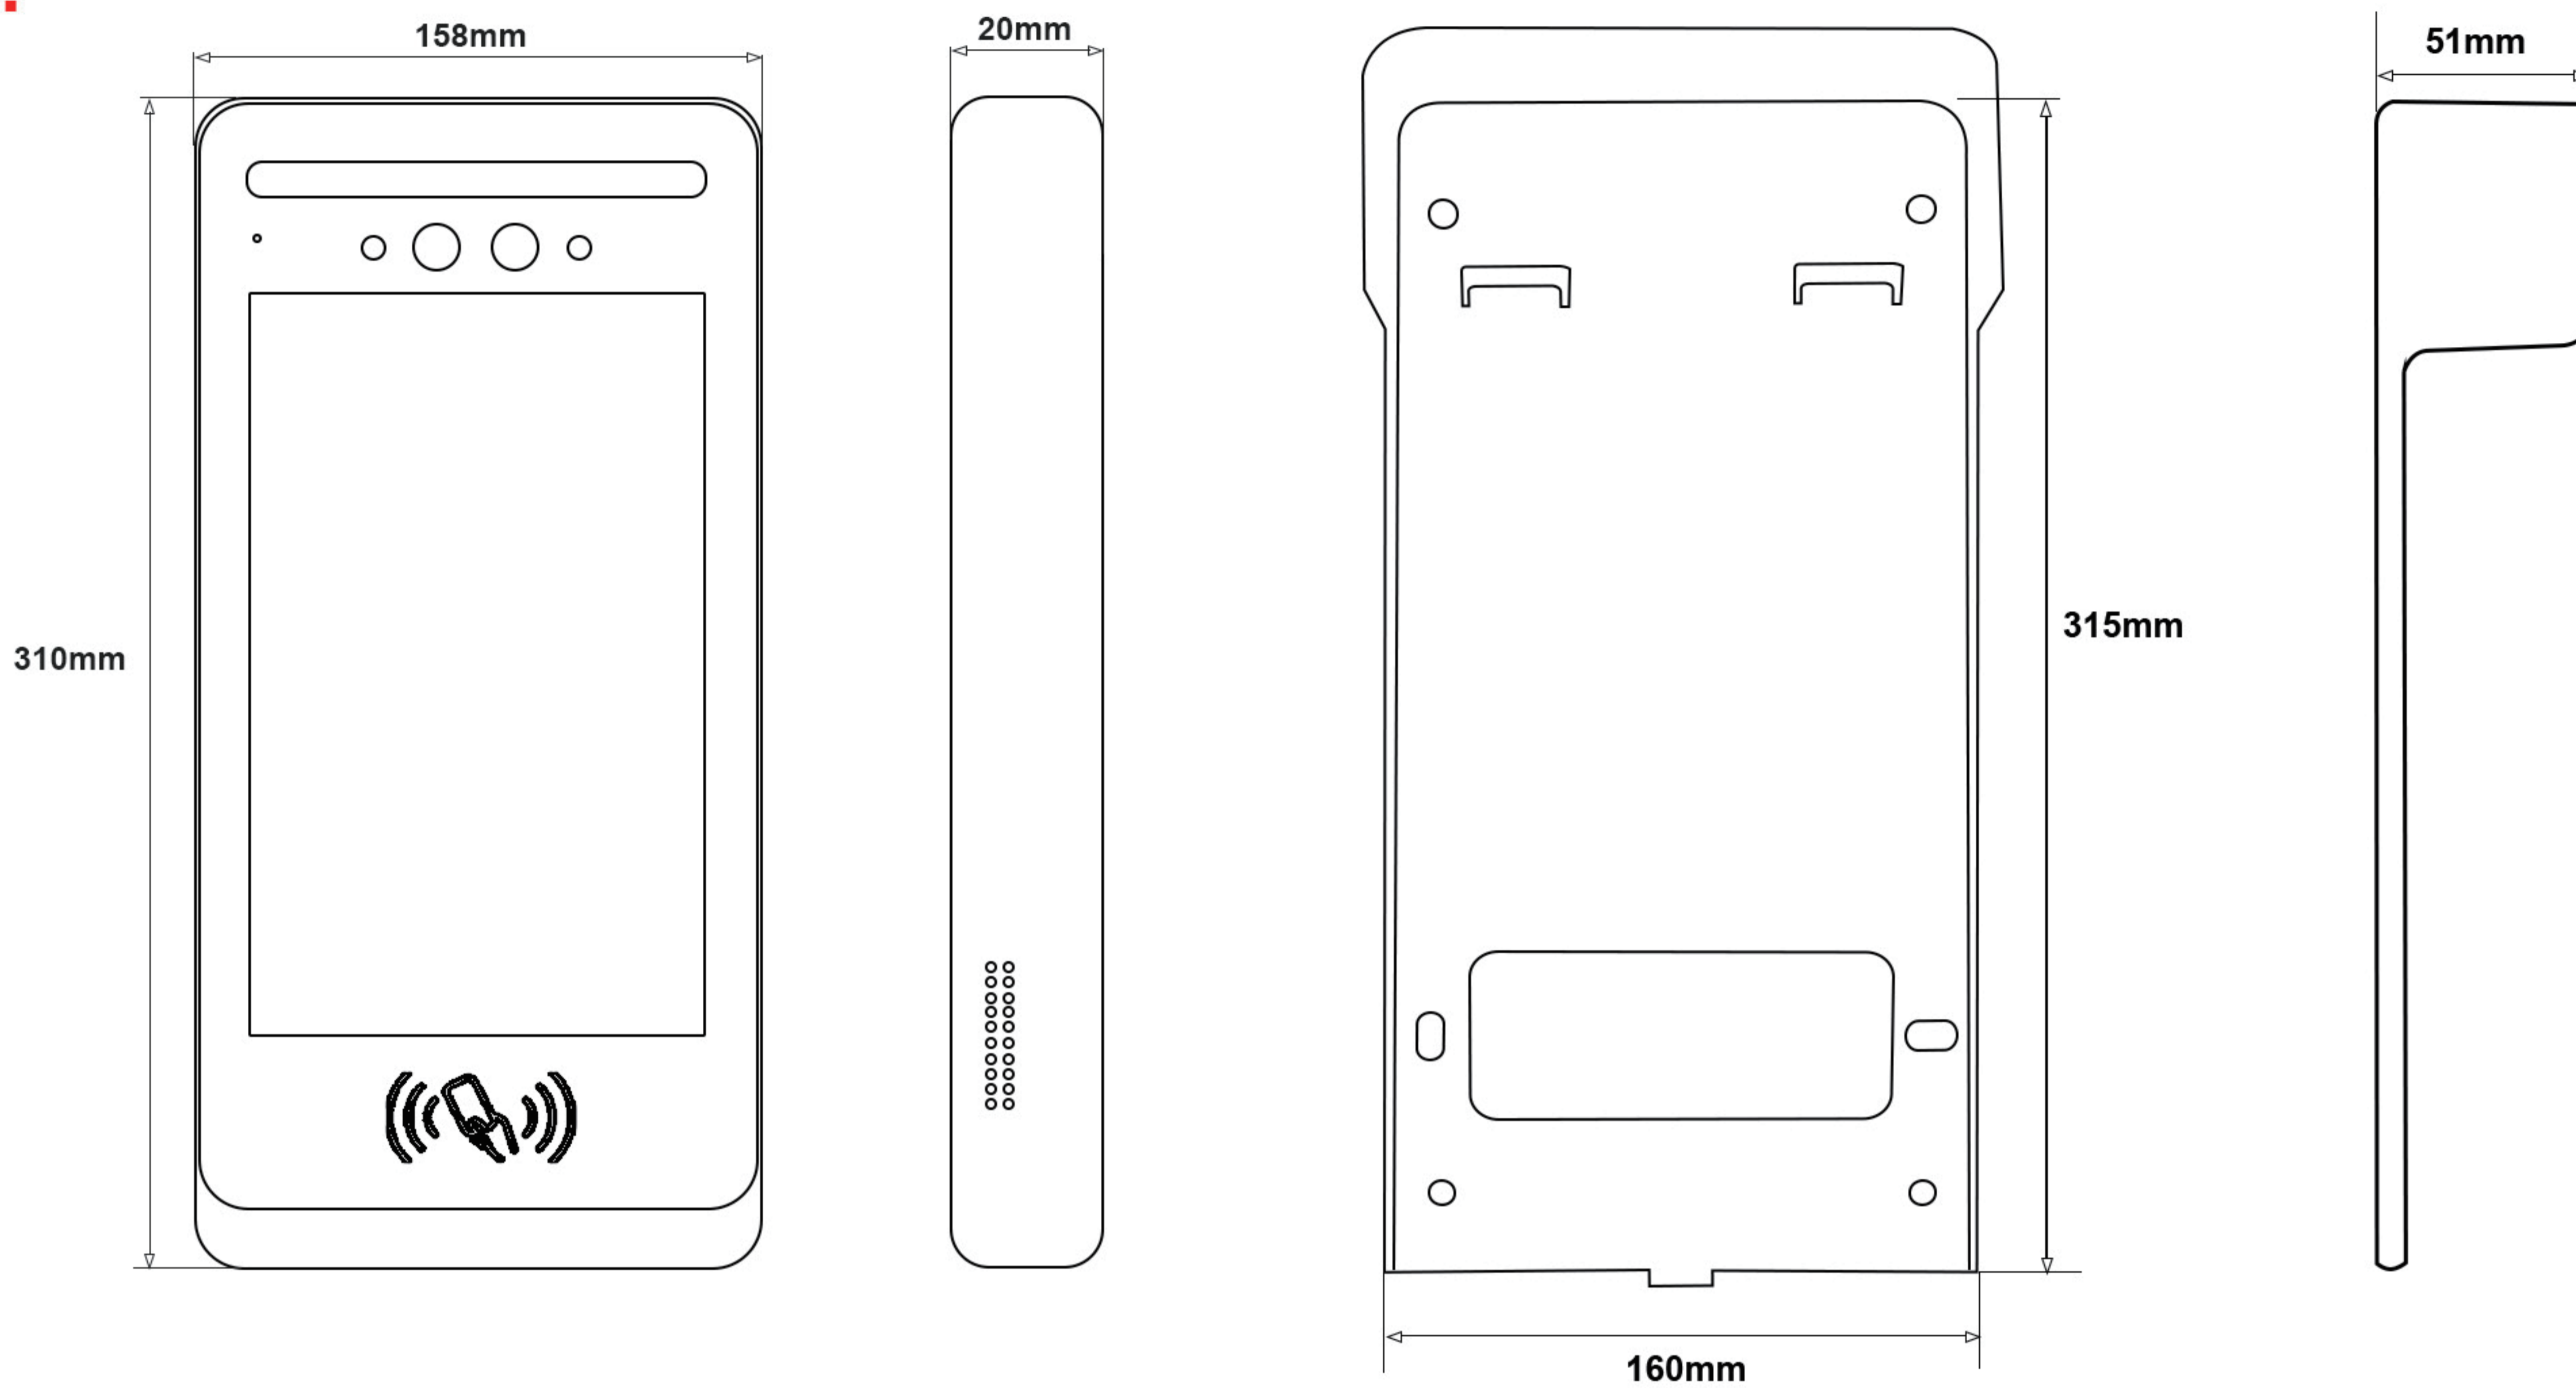

Model: D10-IP

IP 10.1 inch Apartment Outdoor Station (IPS Glass Lense)

Key Features:

Simplified Wiring: CAT 5 / CAT 6 network cable connection, supporting long-distance communication.

Remote Access: Remote video talk and remote unlock via Tuya and Smart-life app.

IP 10.1 inch Apartment Outdoor Station (IPS Glass Lense)

Specification

Door station	
Operation system	Linux operation system
Camera	2 Camera: 1 1080P Video Camera and 1 Face ID Camera
Display screen	10 "IPS HD Touch Screen
Display resolution	1280*800
Night vision	Auto IR
Day/Night	ICR auto switch
Indicator	1 White LED: turn green when unlock successfully; red when failed.
Field of view	130°
Audio input	1 microphone, pickup distance \leq 0.5 meters
Audio output	1 speaker
Audio intercom	Two-way audio communication
Communication Mode	IP
Audio quality	Noise suppression and echo cancellation
Tranmission Signal	TCP/IP
Tranmission Distance	\geq 100 meters
Connection	Network cable, CAT 5 / CAT 6
Wired Network	1 Rj45 Ethernet port
Lock Control	1 port
Unlock Mode	Face ID, Cards, Tuya App, Indoor Monitor
Card Type	13.56MHz IC card / NFC
Face ID	40000
Live Detection	Yes
Language	English, Russian, Arabic, French, Spanish, Turkish, Persian
Power supply	DC 15V 1.2A / Power from PoE
Power consumption	< 5 W
Working temperature	-40 °C to 70 °C
Working humidity	10% to 95%
Color	Iron grey
Materials	Aluminum Alloy + Glass Mirror
Accessory	Metal Rain cover (included)
Protection level	IP65 Weatherproof
Dimension	158mm * 310mm * 20mm
Installation	Surface mounting / Wall-mounted

CE FC RoHS

IP 10.1 inch Apartment Outdoor Station (IPS Glass Lense)

Size:

System Diagram:

CE FC RoHS

What's Included in the package?

Door Station Package * 1

Outdoor Station * 1 + Rain cover * 1