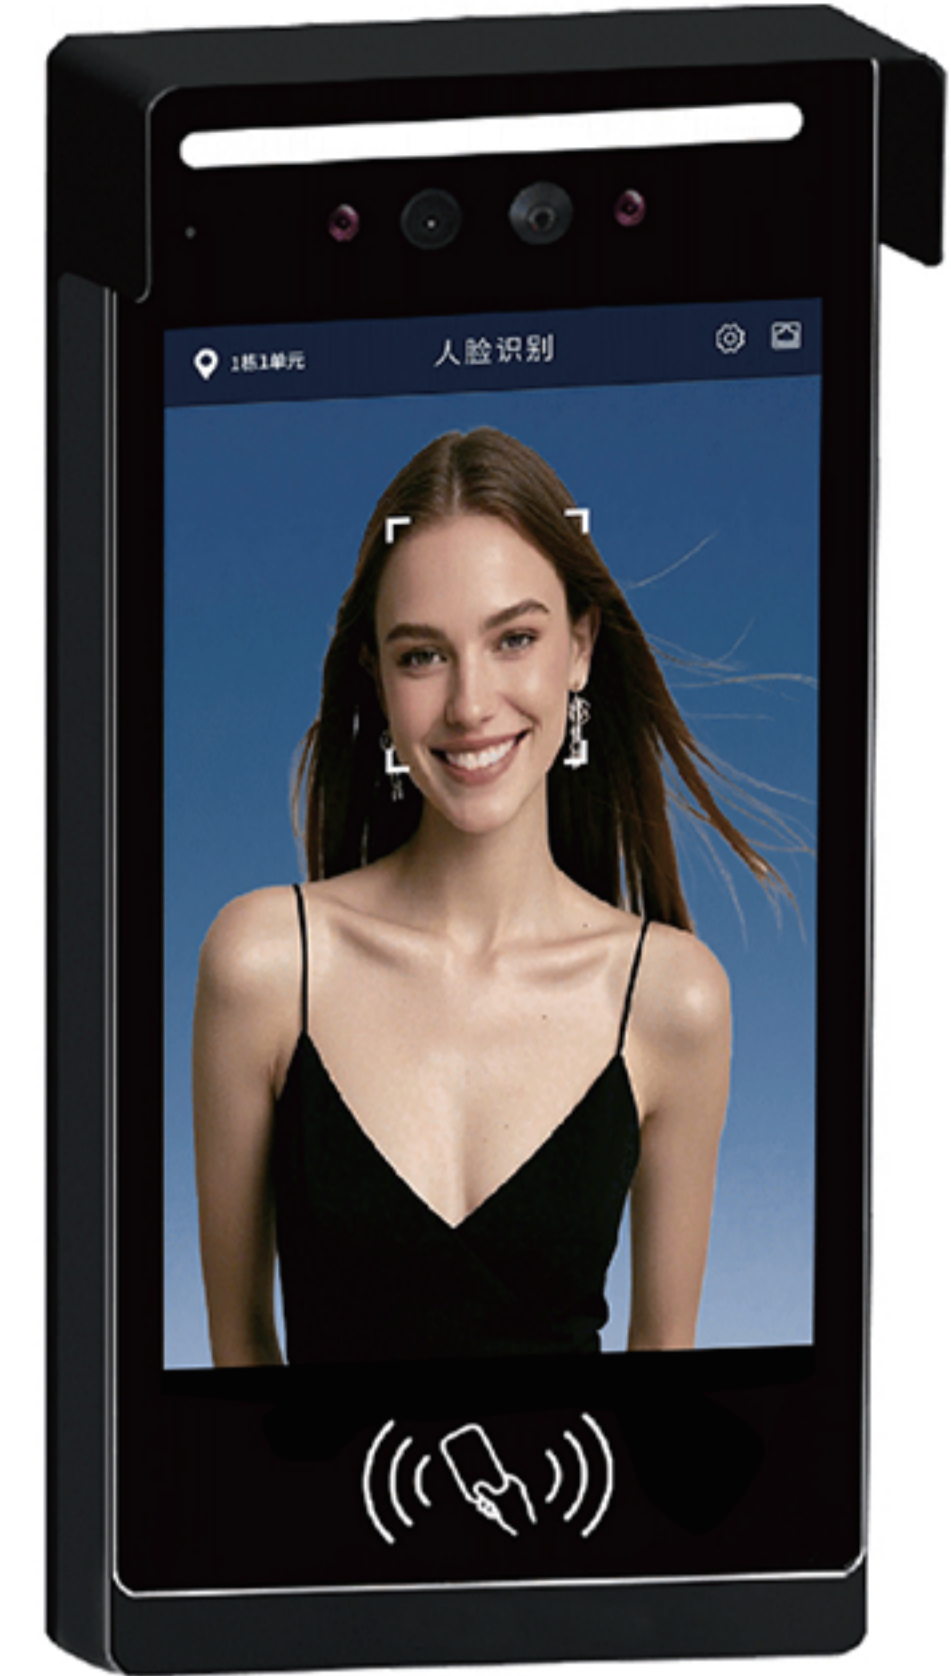

Model: D10-IP

IP 10.1 inch Apartment Outdoor Station (IPS Glass Lense)

Key Features:

Simplified Wiring: CAT 5 / CAT 6 network cable connection, supporting long-distance communication.

Remote Access: Remote video talk and remote unlock via Tuya and Smart-life app.

IP 10.1 inch Apartment Outdoor Station (IPS Glass Lense)

Specification

Door station	
Operation system	Linux operation system
Camera	2 Camera: 1 1080P Video Camera and 1 Face ID Camera
Display screen	10 "IPS HD Touch Screen
Display resolution	1280*800
Night vision	Auto IR
Day/Night	ICR auto switch
Indicator	1 White LED: turn green when unlock successfully; red when failed.
Field of view	130°
Audio input	1 microphone, pickup distance \leq 0.5 meters
Audio output	1 speaker
Audio intercom	Two-way audio communication
Communication Mode	IP
Audio quality	Noise suppression and echo cancellation
Tranmission Signal	TCP/IP
Tranmission Distance	\geq 100 meters
Connection	Network cable, CAT 5 / CAT 6
Wired Network	1 Rj45 Ethernet port
Lock Control	1 port
Unlock Mode	Face ID, Cards, Tuya App, Indoor Monitor
Card Type	13.56MHz IC card / NFC
Face ID	40000
Live Detection	Yes
Language	English, Russian, Arabic, French, Spanish, Turkish, Persian
Power supply	DC 15V 1.2A / Power from PoE
Power consumption	< 5 W
Working temperature	-40 °C to 70 °C
Working humidity	10% to 95%
Color	Iron grey
Materials	Aluminum Alloy + Glass Mirror
Accessory	Metal Rain cover (included)
Protection level	IP65 Weatherproof
Dimension	158mm * 310mm * 20mm
Installation	Surface mounting / Wall-mounted

CE FC RoHS

IP 10.1 inch Apartment Outdoor Station (IPS Glass Lense)

Size:

System Diagram:

CE FC RoHS

What's Included in the package?

Door Station Package * 1

Outdoor Station * 1 + Rain cover * 1