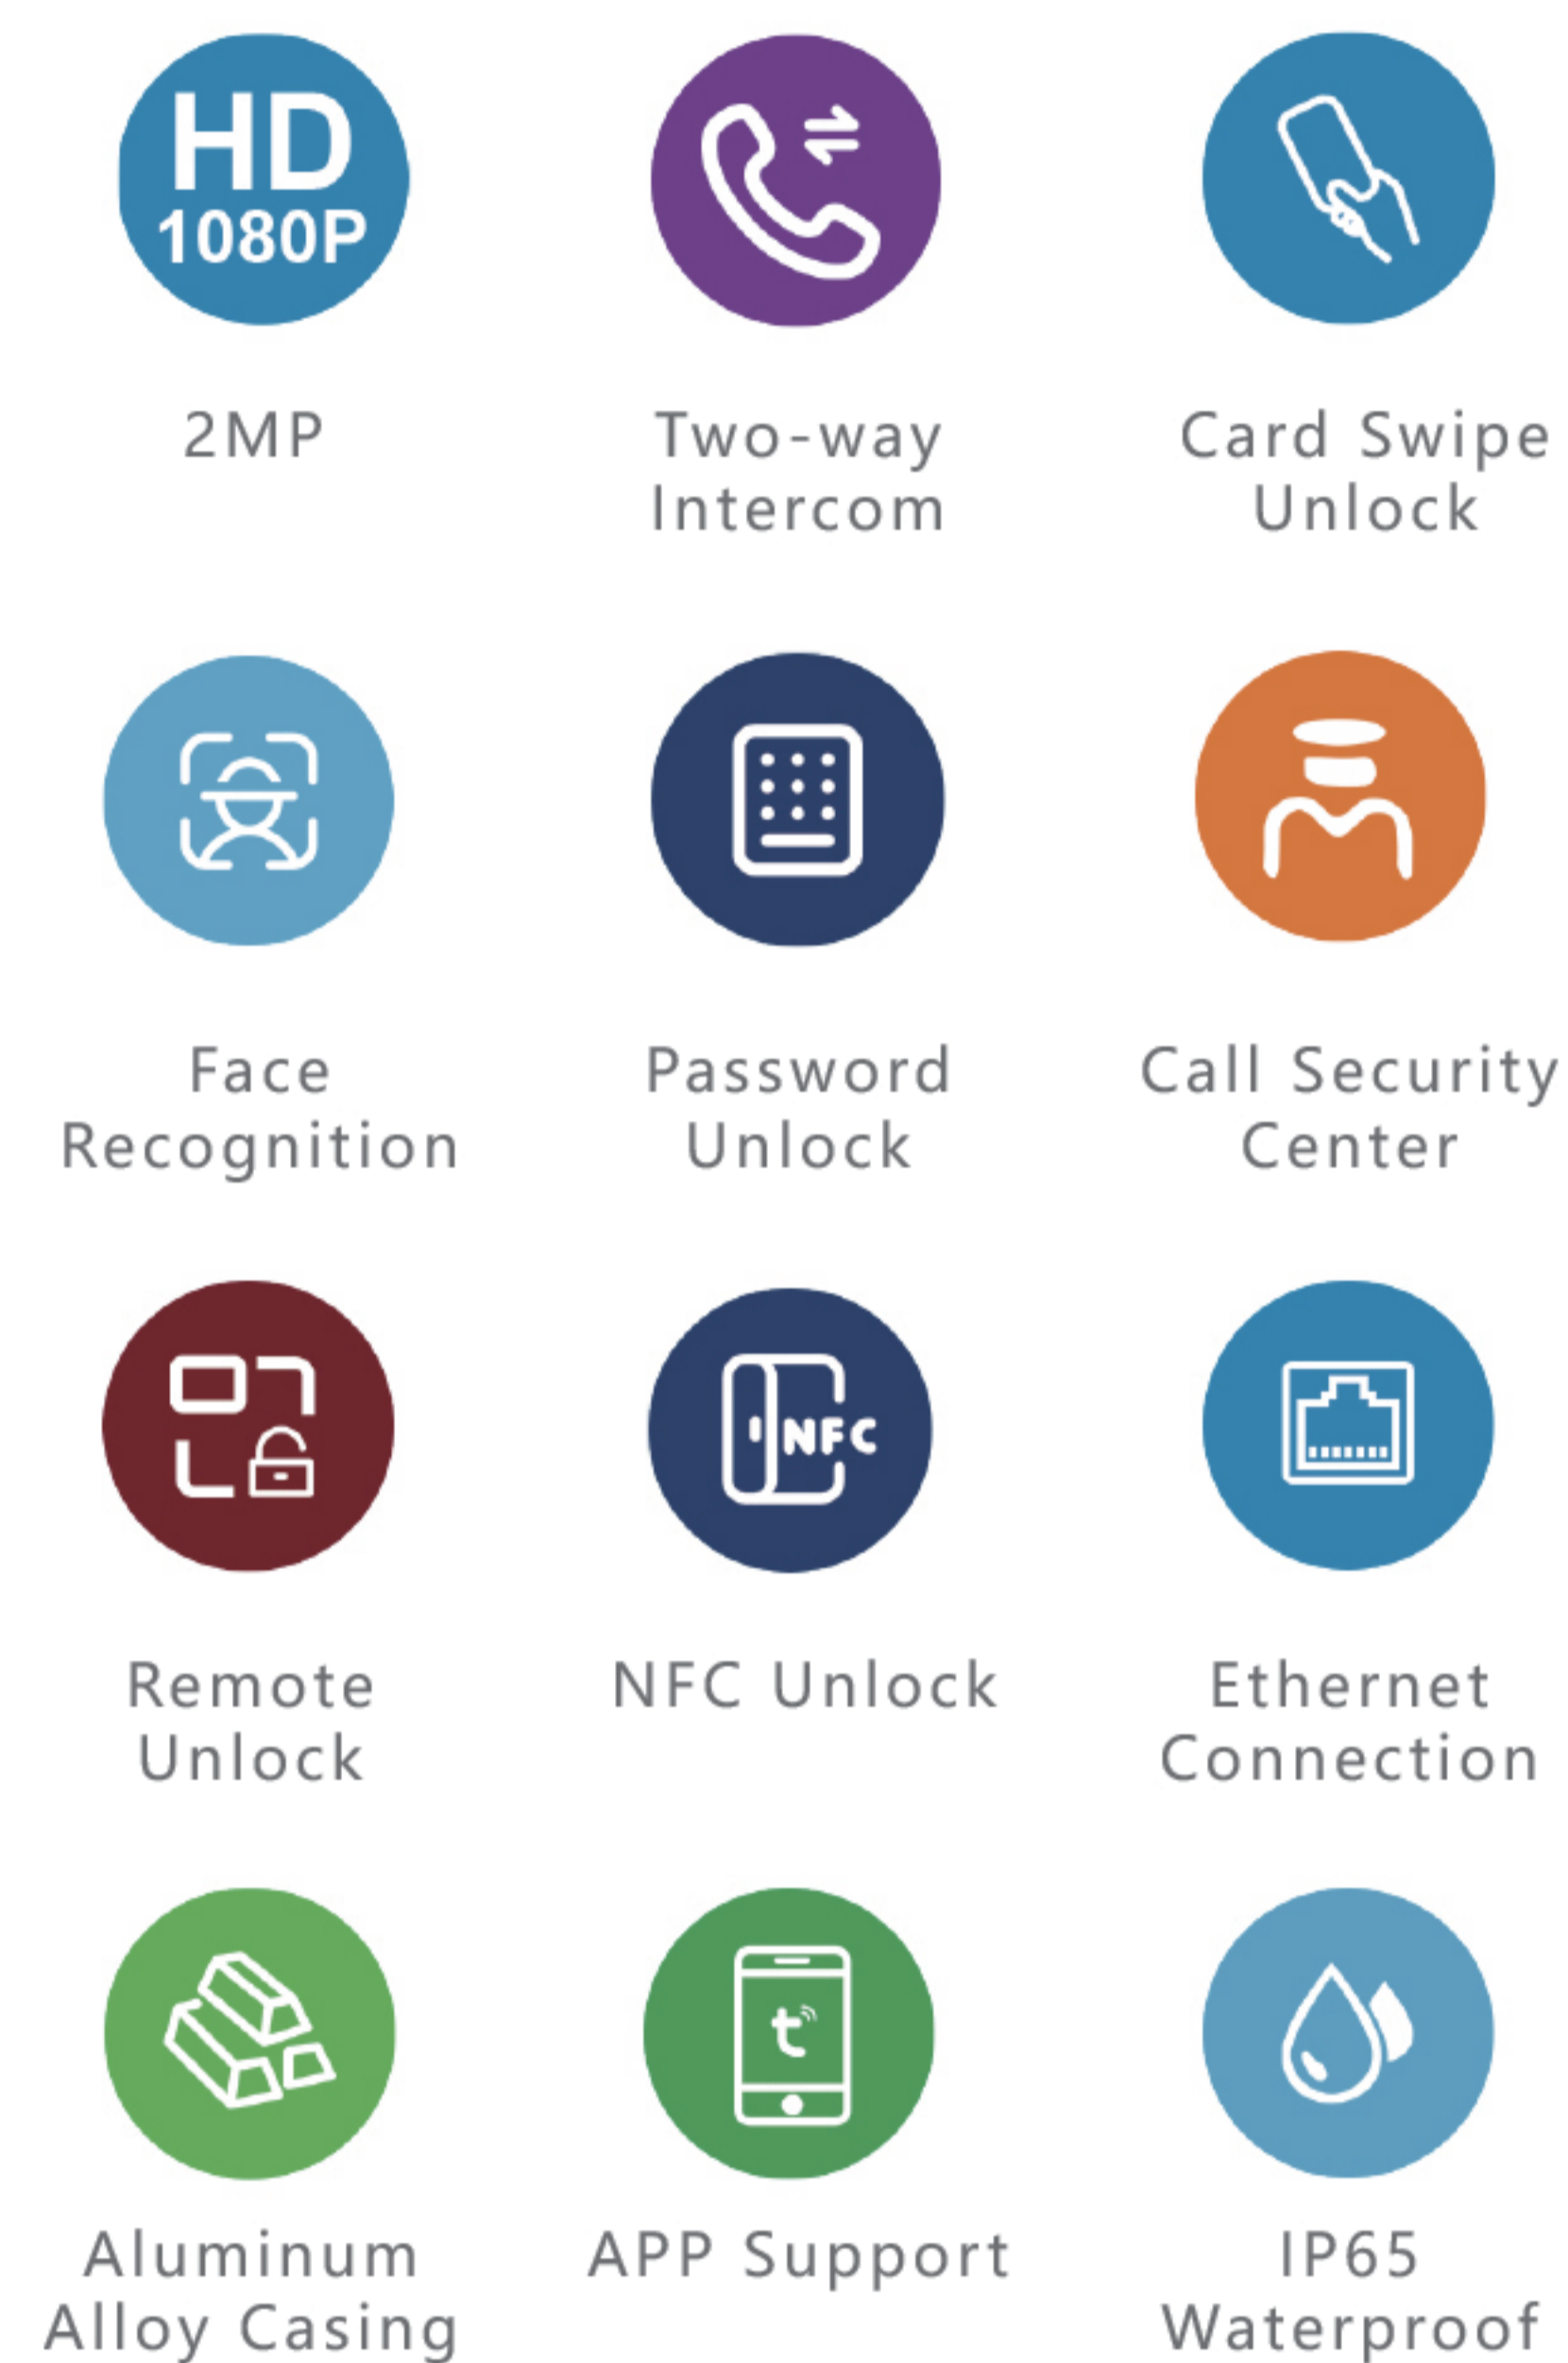

Model: D10-IP

IP 10.1 inch Apartment Outdoor Station (IPS Glass Lense)

Key Features:

Simplified Wiring: CAT 5 / CAT 6 network cable connection, supporting long-distance communication.

Remote Access: Remote video talk and remote unlock via Tuya and Smart-life app.

Unlock Security: Facial recognition, IC cards and password for unlocking

Security Monitoring: Door station with infrared night vision with liveness detection

Call: Room list and name list, easy to call. Also a keypad for calling.

IP 10.1 inch Apartment Outdoor Station (IPS Glass Lense)

Specification

Door station	
Operation system	Linux operation system
Camera	2 Camera: 1 1080P Video Camera and 1 Face ID Camera
Display screen	10 "IPS HD Touch Screen
Display resolution	1280*800
Night vision	Auto IR
Day/Night	ICR auto switch
Indicator	1 White LED: turn green when unlock successfully; red when failed.
Field of view	130°
Audio input	1 microphone, pickup distance \leq 0.5 meters
Audio output	1 speaker
Audio intercom	Two-way audio communication
Communication Mode	IP
Audio quality	Noise suppression and echo cancellation
Tranmission Signal	TCP/IP
Tranmission Distance	\geq 100 meters
Connection	Network cable, CAT 5 / CAT 6
Wired Network	1 Rj45 Ethernet port
Lock Control	1 port
Unlock Mode	Face ID, Cards, Tuya App, Indoor Monitor
Card Type	13.56MHz IC card / NFC
Face ID	40000
Live Detection	Yes
Language	English, Russian, Arabic, French, Spanish, Turkish, Persian
Power supply	DC 15V 1.2A / Power from PoE
Power consumption	< 5 W
Working temperature	-40 °C to 70 °C
Working humidity	10% to 95%
Color	Iron grey
Materials	Aluminum Alloy + Glass Mirror
Accessory	Metal Rain cover (included)
Protection level	IP65 Weatherproof
Dimension	158mm * 310mm * 20mm
Installation	Surface mounting / Wall-mounted