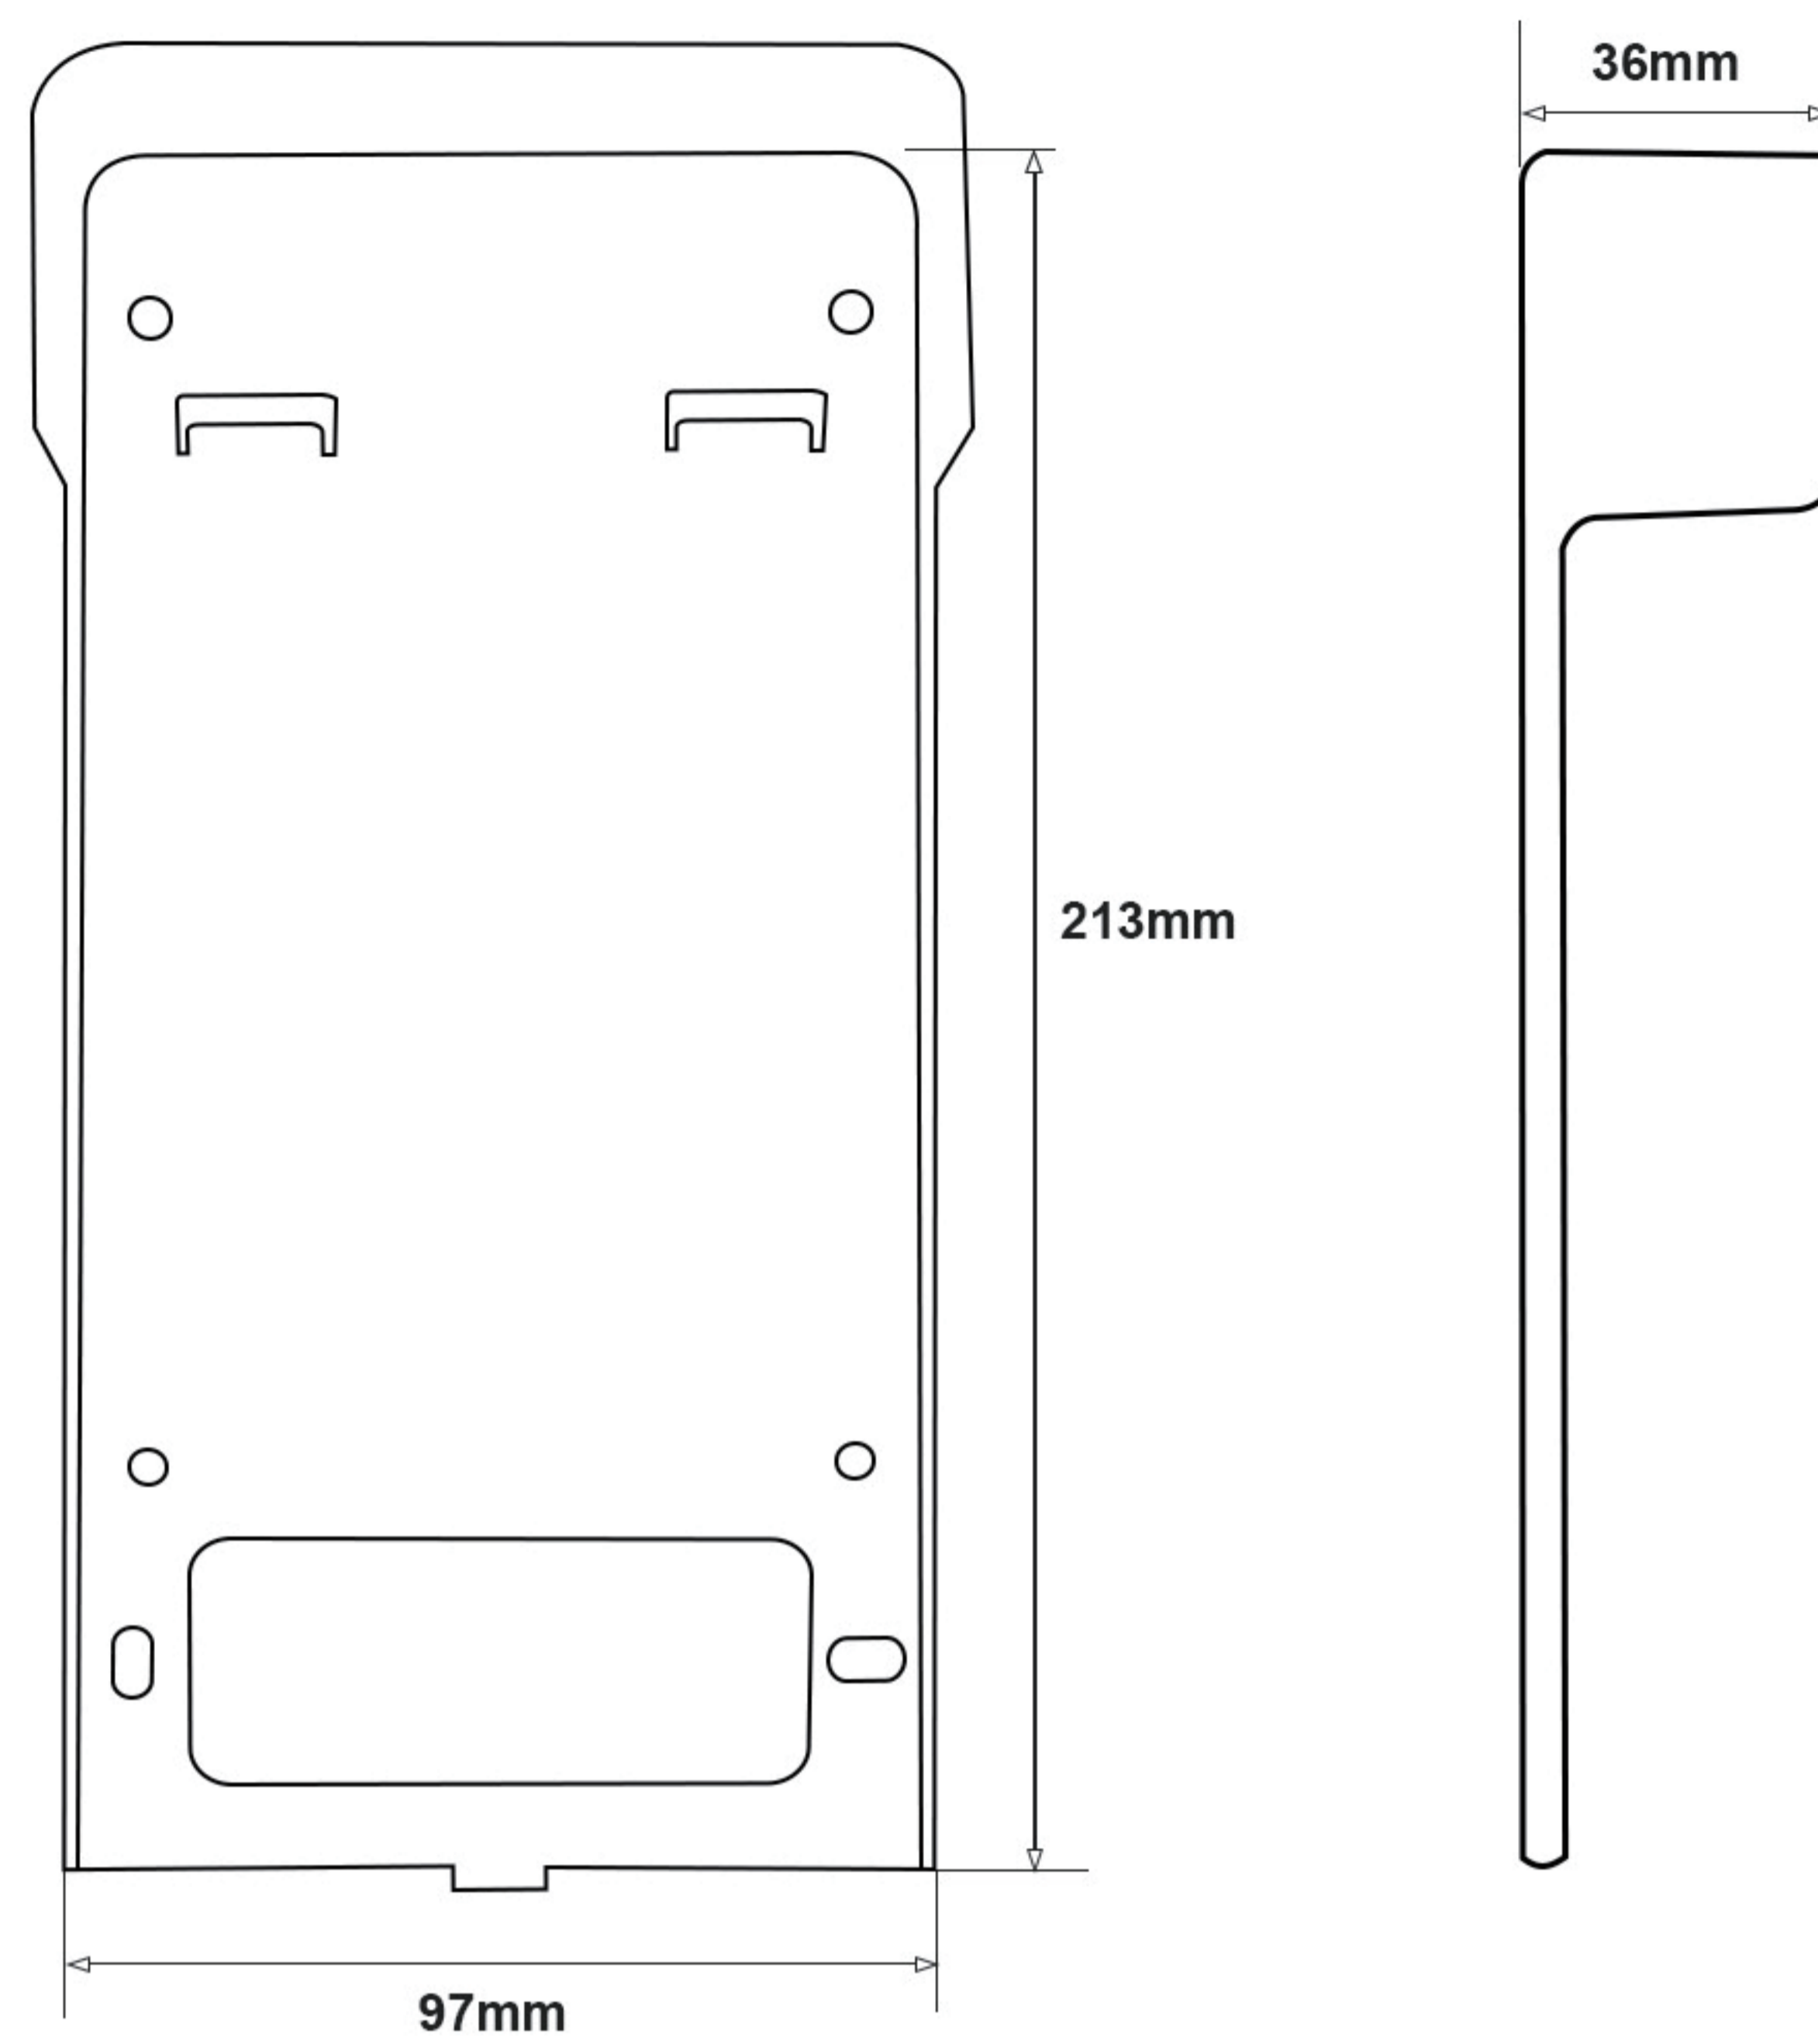

IP 5 inch Apartment Outdoor Station (IPS Glass Lense)

Size: