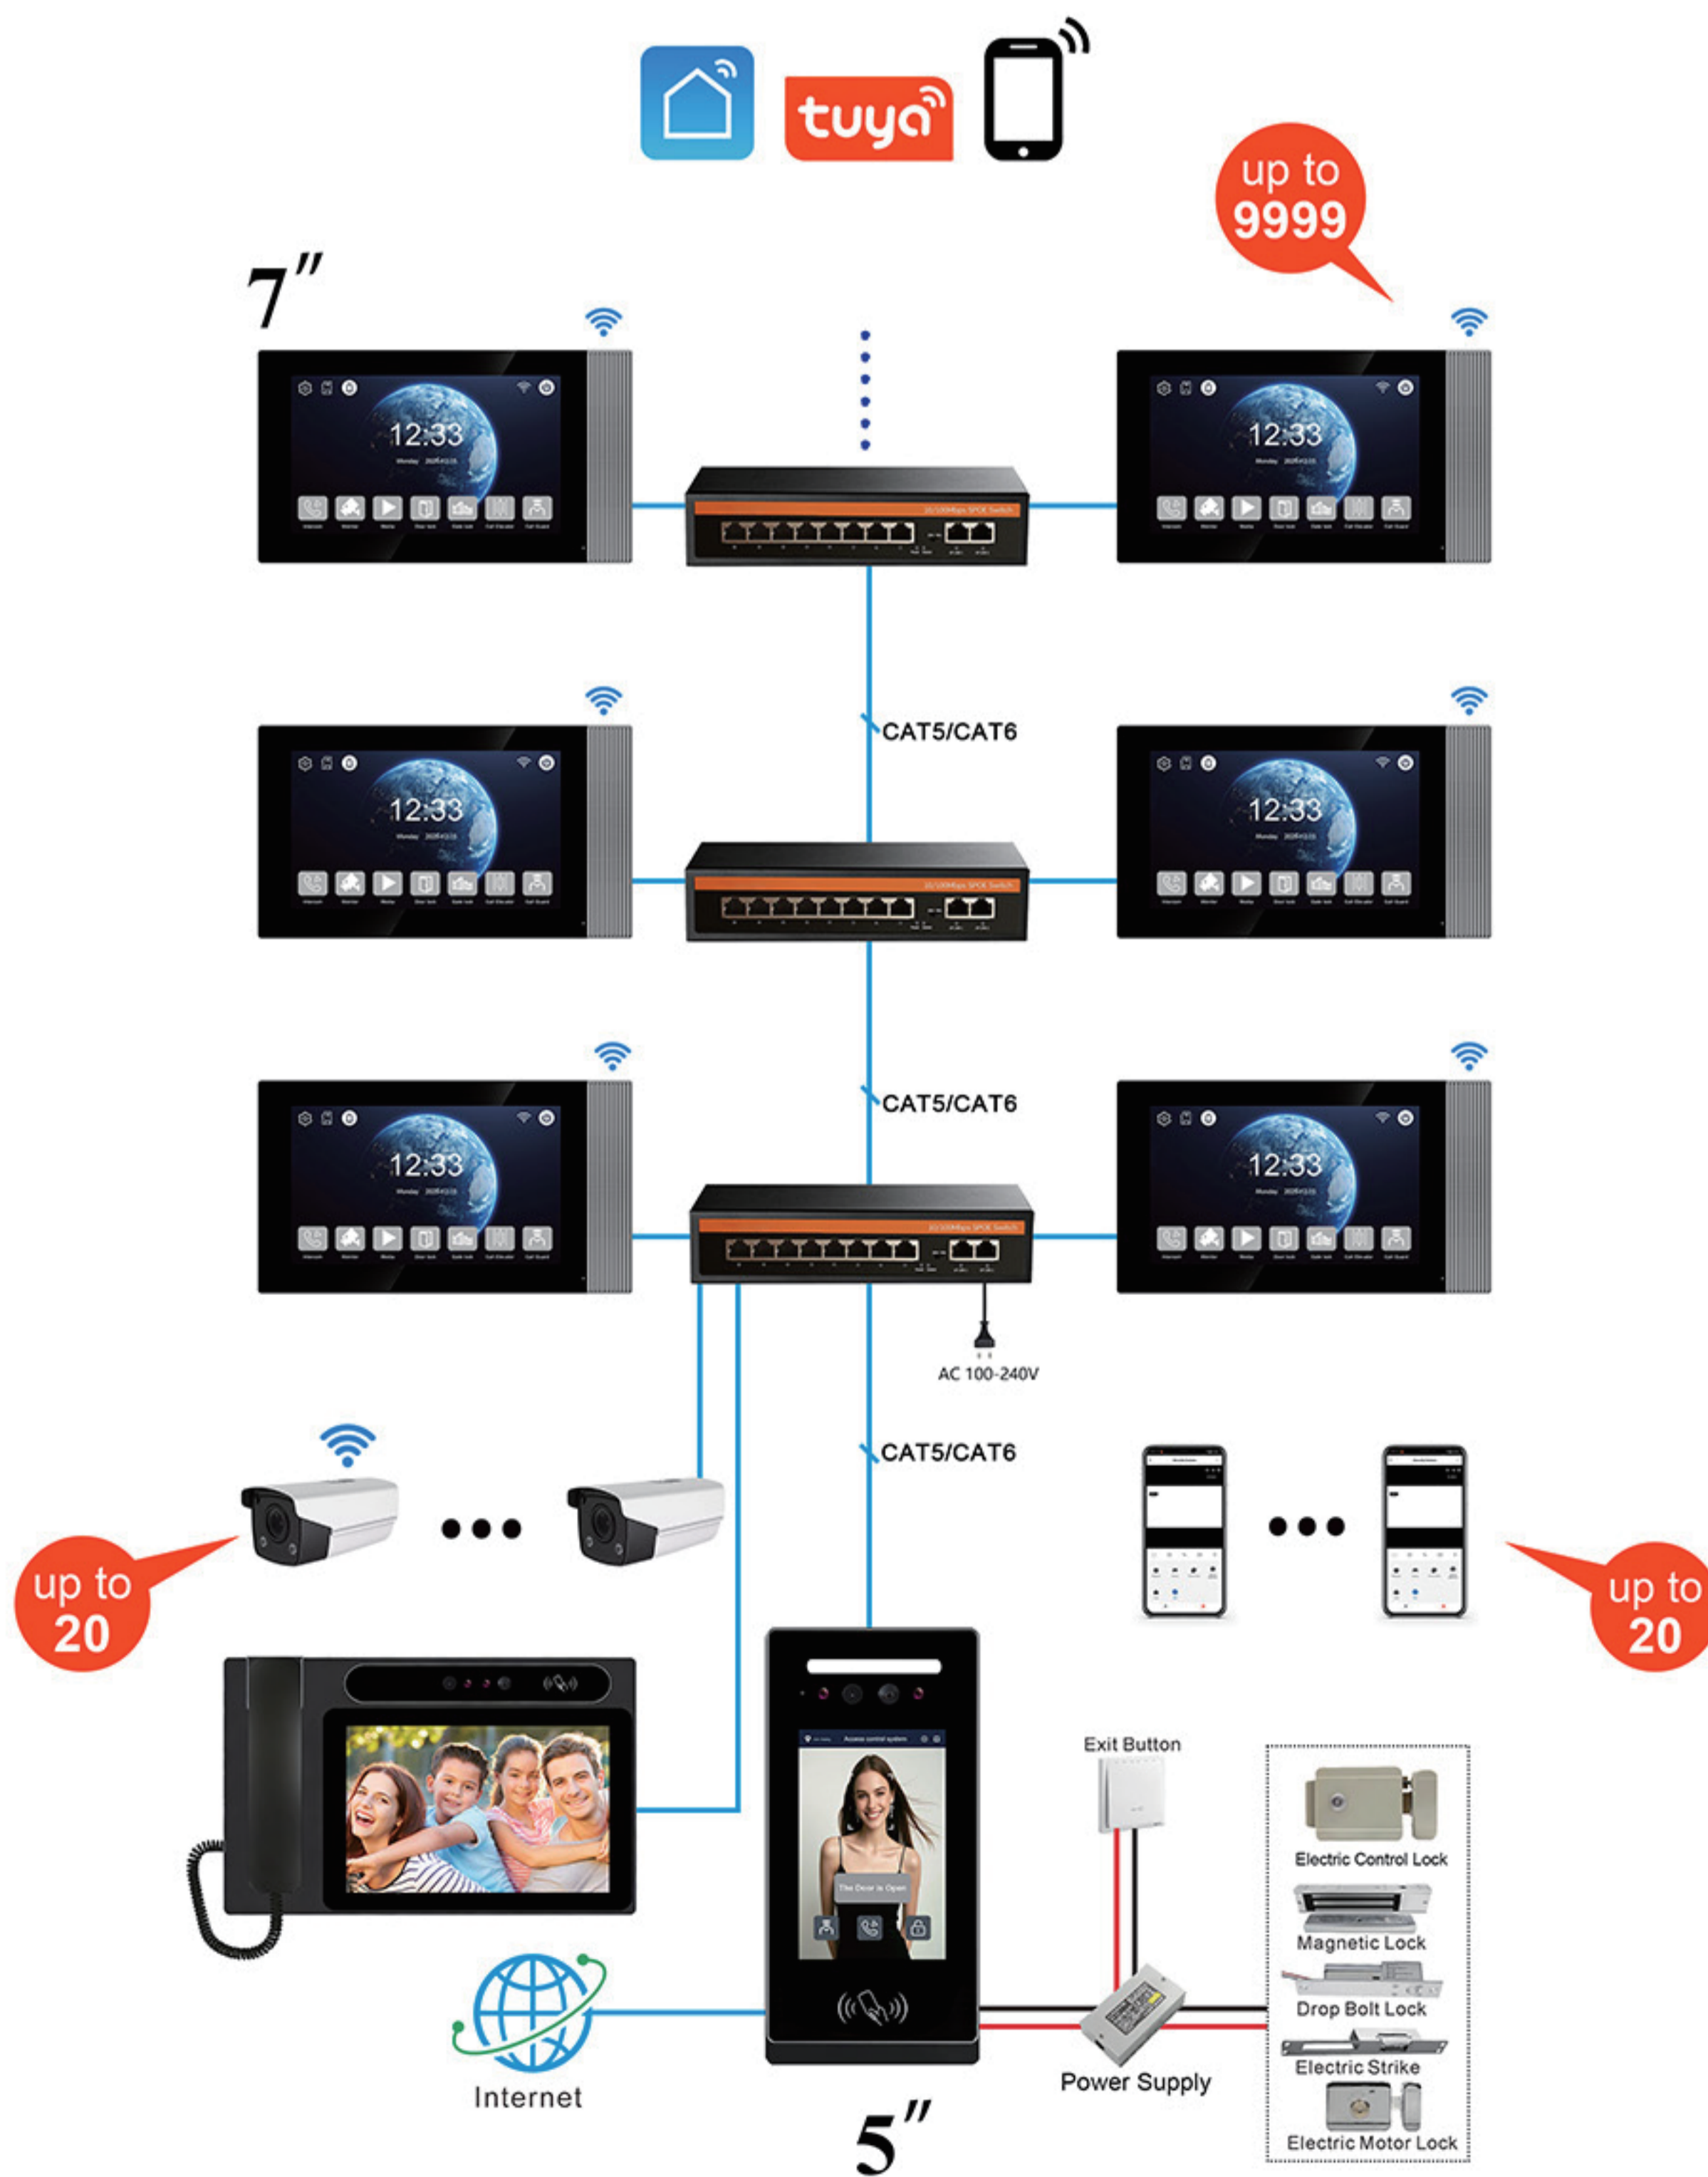

## Key Features:

**Simplified Wiring:** CAT 5 / CAT 6 network cable connection, supporting long-distance communication.

**Remote Access:** Remote video talk and remote unlock via Tuya and Smart-life app.

# IP 5 inch Apartment Outdoor Station ( IPS Glass Lense )

## Specification

Door station	
Operation system	Linux operation system
Camera	2 Camera: 1 1080P Video Camera and 1 Face ID Camera
Display screen	5 " IPS HD Touch Screen
Display resolution	480 * 854
Night vision	Auto IR
Day/Night	ICR auto switch
Indicator	1 White LED: turn green when unlock successfully; red when failed.
Field of view	130°
Audio input	1 microphone, pickup distance $\leq$ 0.5 meters
Audio output	1 speaker
Audio intercom	Two-way audio communication
Communication Mode	IP
Audio quality	Noise suppression and echo cancellation
Tranmission Signal	TCP/IP
Tranmission Distance	$\geq$ 100 meters
Connection	Network cable, CAT 5 / CAT 6
Wired Network	1 Rj45 Ethernet port
Lock Control	1 port
Unlock Mode	Face ID, Cards, Tuya App, Indoor Monitor
Card Type	13.56MHz IC card / NFC
Face ID	40000
Live Detection	Yes
Language	English, Russian, Arabic, French, Spanish, Turkish, Persian
Power supply	DC 15V 1.2A / Power from PoE
Power consumption	< 5 W
Working temperature	-40 °C to 70 °C
Working humidity	10% to 95%
Color	Iron grey
Materials	Aluminum Alloy
Accessory	Metal Rain cover (included)
Protection level	IP65 Weatherproof
Dimension	207mm * 95mm * 20mm
Installation	Surface mounting / Wall-mounted

# IP 5 inch Apartment Outdoor Station ( IPS Glass Lense )

Size:

System Diagram:

CE FC RoHS