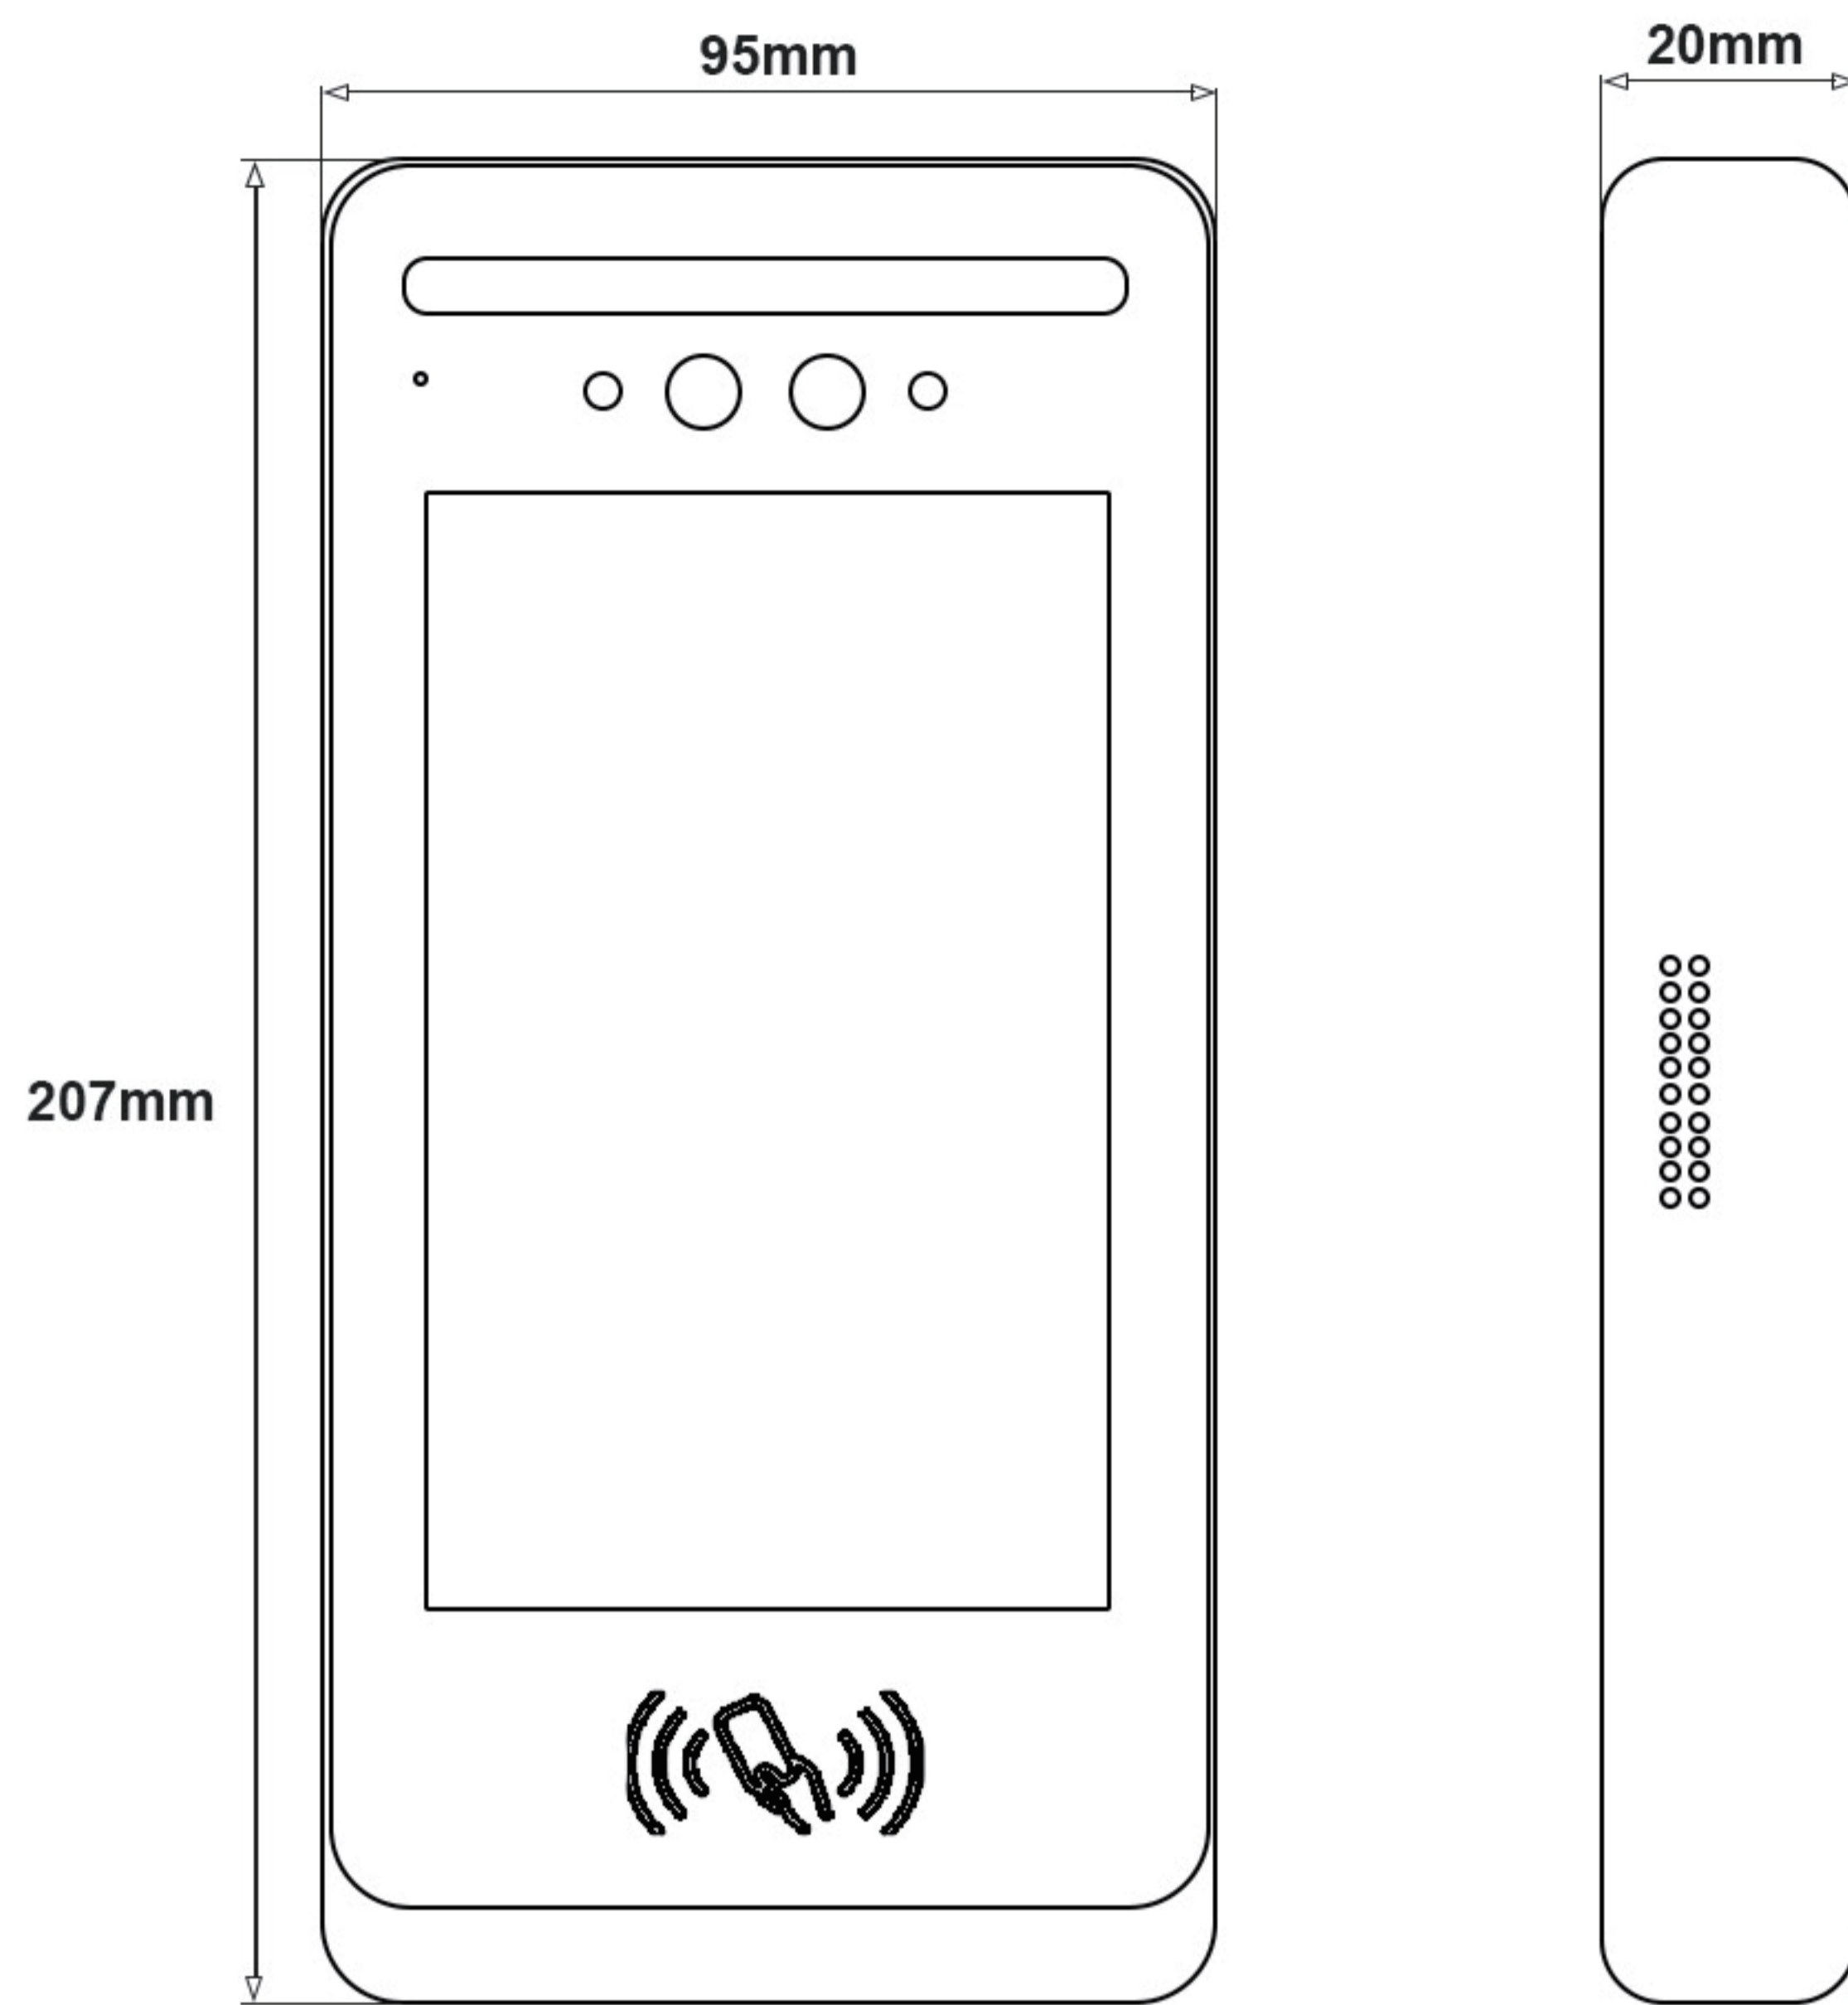

# IP 5 inch Apartment Outdoor Station ( IPS Glass Lense )

## Specification

Door station	
Operation system	Linux operation system
Camera	2 Camera: 1 1080P Video Camera and 1 Face ID Camera
Display screen	5 " IPS HD Touch Screen
Display resolution	480 * 854
Night vision	Auto IR
Day/Night	ICR auto switch
Indicator	1 White LED: turn green when unlock successfully; red when failed.
Field of view	130°
Audio input	1 microphone, pickup distance $\leq$ 0.5 meters
Audio output	1 speaker
Audio intercom	Two-way audio communication
Communication Mode	IP
Audio quality	Noise suppression and echo cancellation
Tranmission Signal	TCP/IP
Tranmission Distance	$\geq$ 100 meters
Connection	Network cable, CAT 5 / CAT 6
Wired Network	1 Rj45 Ethernet port
Lock Control	1 port
Unlock Mode	Face ID, Cards, Tuya App, Indoor Monitor
Card Type	13.56MHz IC card / NFC
Face ID	40000
Live Detection	Yes
Language	English, Russian, Arabic, French, Spanish, Turkish, Persian
Power supply	DC 15V 1.2A / Power from PoE
Power consumption	< 5 W
Working temperature	-40 °C to 70 °C
Working humidity	10% to 95%
Color	Iron grey
Materials	Aluminum Alloy
Accessory	Metal Rain cover (included)
Protection level	IP65 Weatherproof
Dimension	207mm * 95mm * 20mm
Installation	Surface mounting / Wall-mounted

# IP 5 inch Apartment Outdoor Station ( IPS Glass Lense )

Size:

System Diagram:

CE FC RoHS