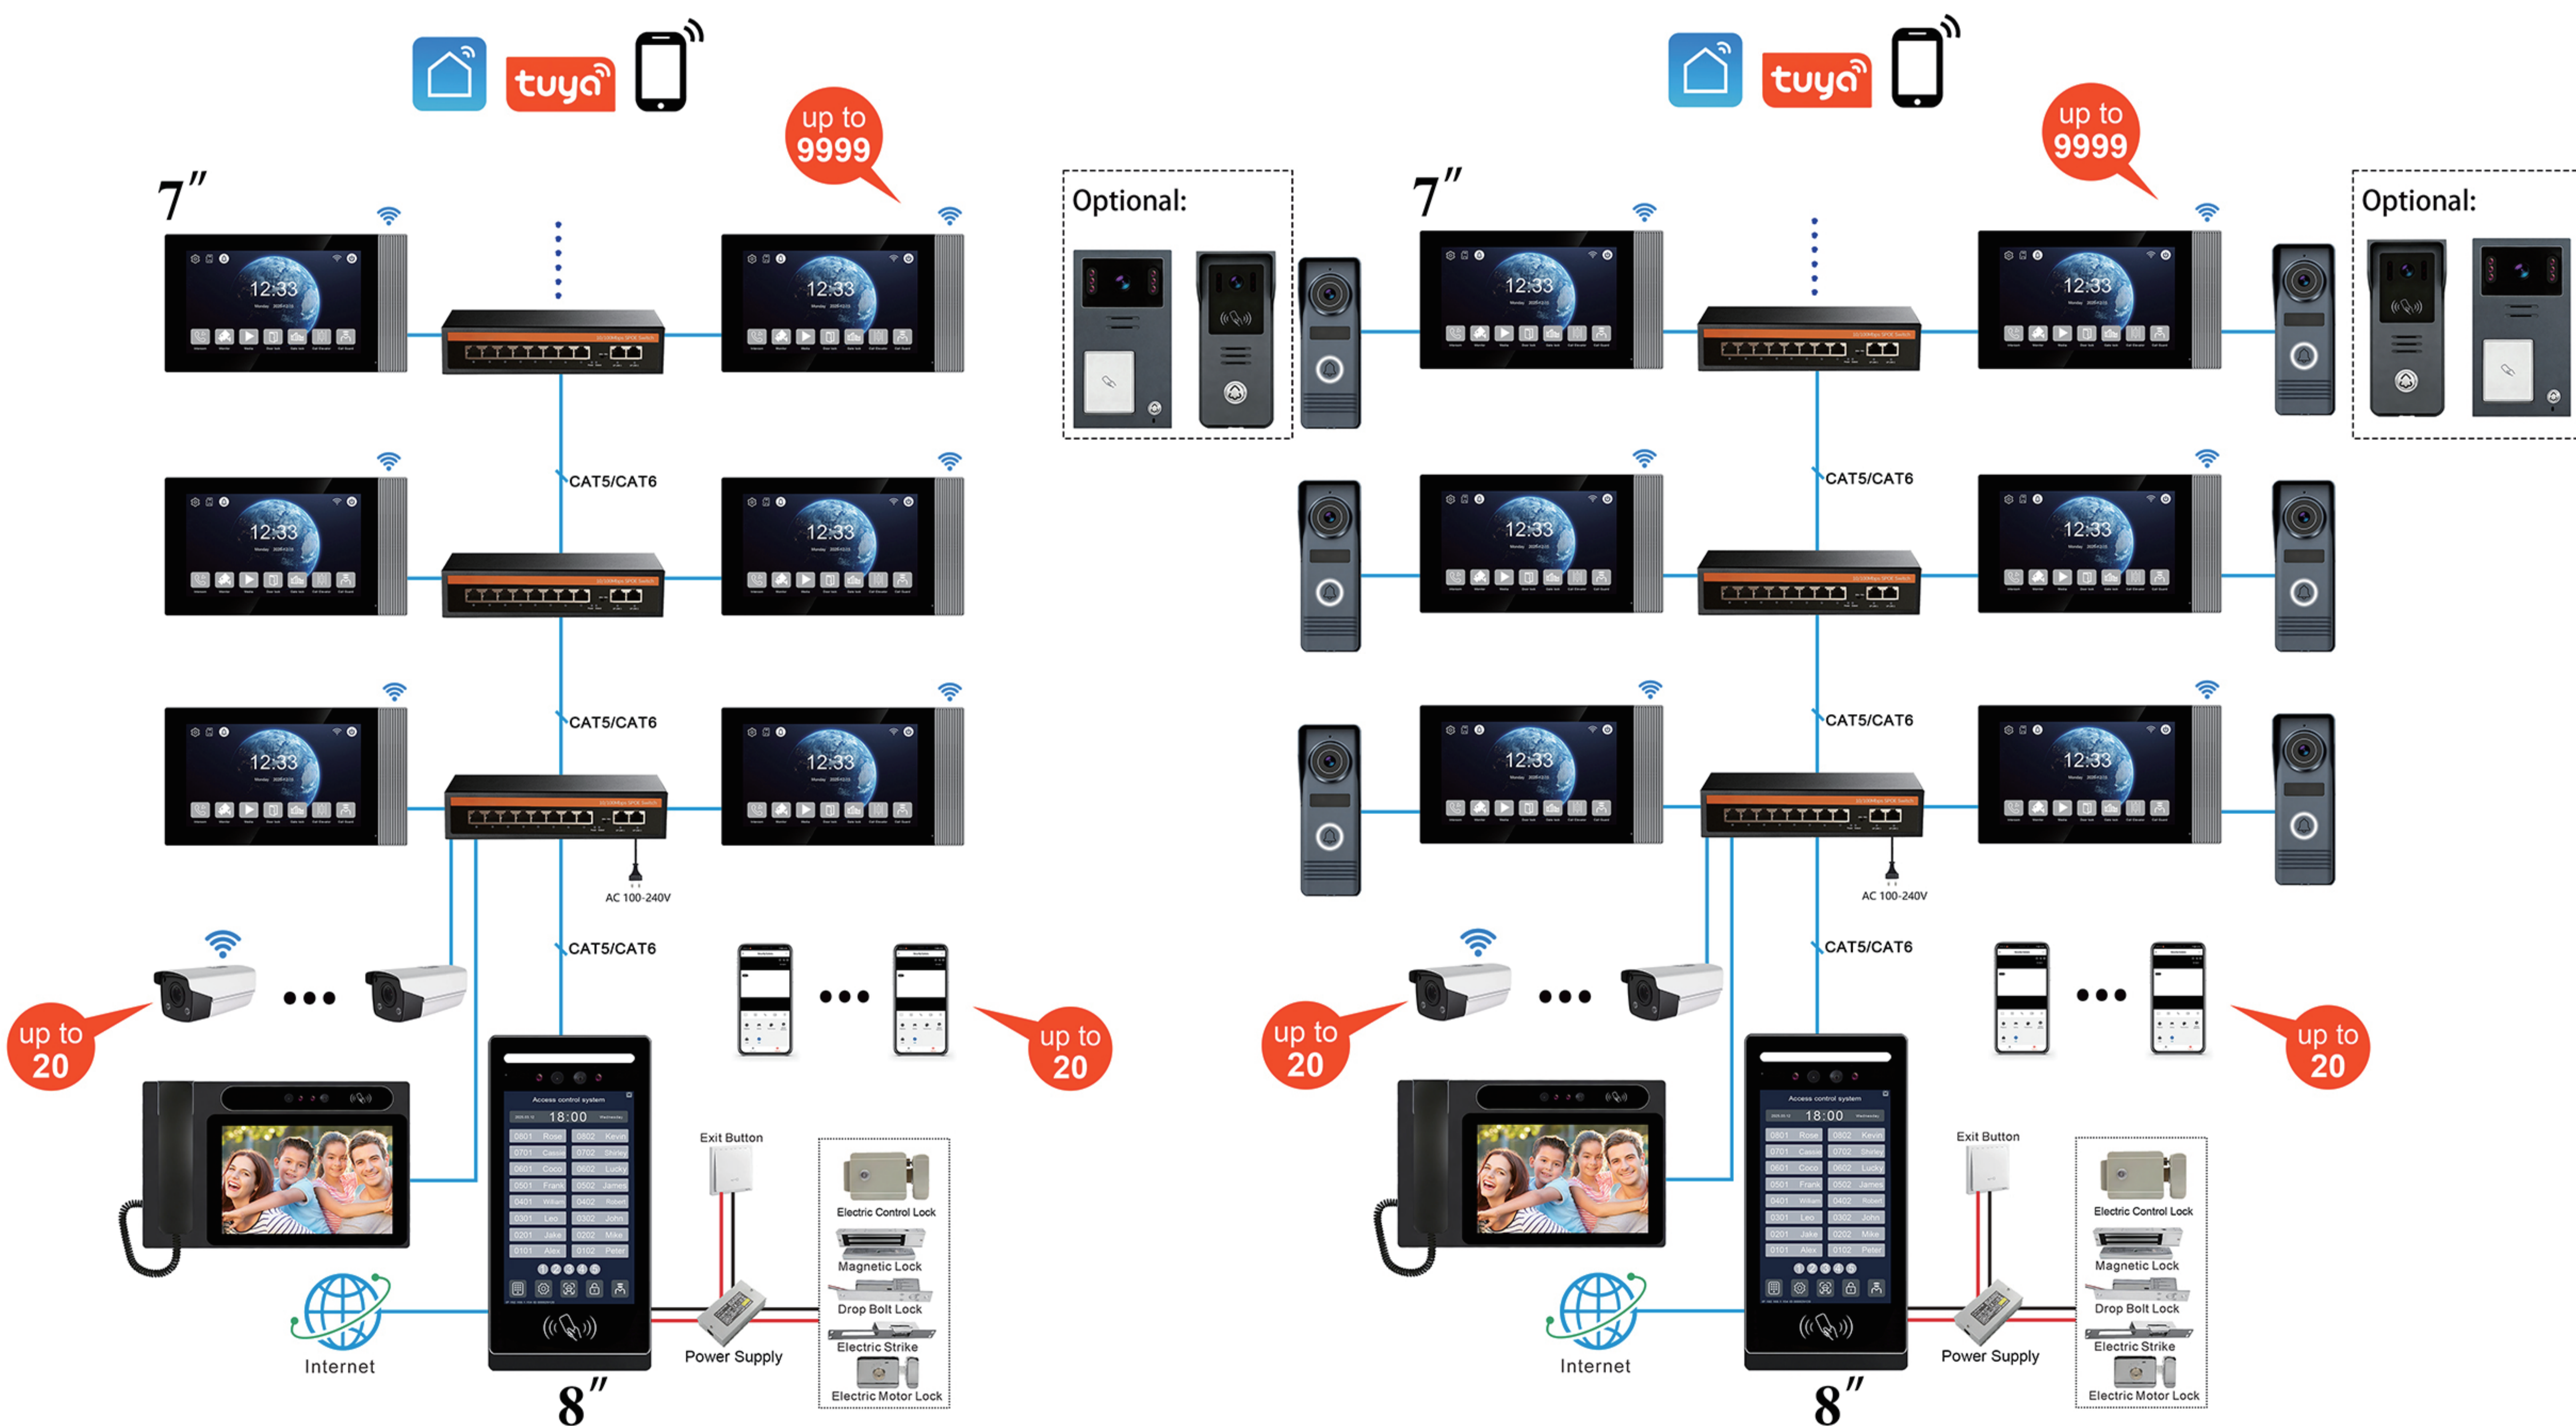

Model: D8-IP

IP 8 inch Apartment Outdoor Station (IPS Glass Lense)

Key Features:

Simplified Wiring: CAT 5 / CAT 6 network cable connection, supporting long-distance communication.

Remote Access: Remote video talk and remote unlock via Tuya and Smart-life app.

Unlock Security: Facial recognition, IC cards and password for unlocking

Security Monitoring: Door station with infrared night vision with liveness detection

Call: Room list and name list, easy to call. Also a keypad for calling.

IP 8 inch Apartment Outdoor Station (IPS Glass Lense)

Specification

Door station	
Operation system	Linux operation system
Camera	2 Camera: 1 1080P Video Camera and 1 Face ID Camera
Display screen	8 "IPS HD Touch Screen
Display resolution	1280*800
Night vision	Auto IR
Day/Night	ICR auto switch
Indicator	1 White LED: turn green when unlock successfully; red when failed.
Field of view	130°
Audio input	1 microphone, pickup distance \leq 0.5 meters
Audio output	1 speaker
Audio intercom	Two-way audio communication
Communication Mode	IP
Audio quality	Noise suppression and echo cancellation
Tranmission Signal	TCP/IP
Tranmission Distance	\geq 100 meters
Connection	Network cable, CAT 5 / CAT 6
Wired Network	1 Rj45 Ethernet port
Lock Control	1 port
Unlock Mode	Face ID, Cards, Tuya App, Indoor Monitor
Card Type	13.56MHz IC card / NFC
Face ID	40000
Live Detection	Yes
Language	English, Russian, Arabic, French, Spanish, Turkish, Persian
Power supply	DC 15V 1.2A / Power from PoE
Power consumption	< 5 W
Working temperature	-40 °C to 70 °C
Working humidity	10% to 95%
Color	Iron grey
Materials	Aluminum Alloy + Glass Mirror
Accessory	Metal Rain cover (included)
Protection level	IP65 Weatherproof
Dimension	128mm * 262mm * 20mm
Installation	Surface mounting / Wall-mounted

CE FC RoHS

IP 8 inch Apartment Outdoor Station (IPS Glass Lense)

Size:

System Diagram:

CE FC RoHS

What's Included in the package?

Door Station Package * 1

Outdoor Station * 1 + Rain cover * 1