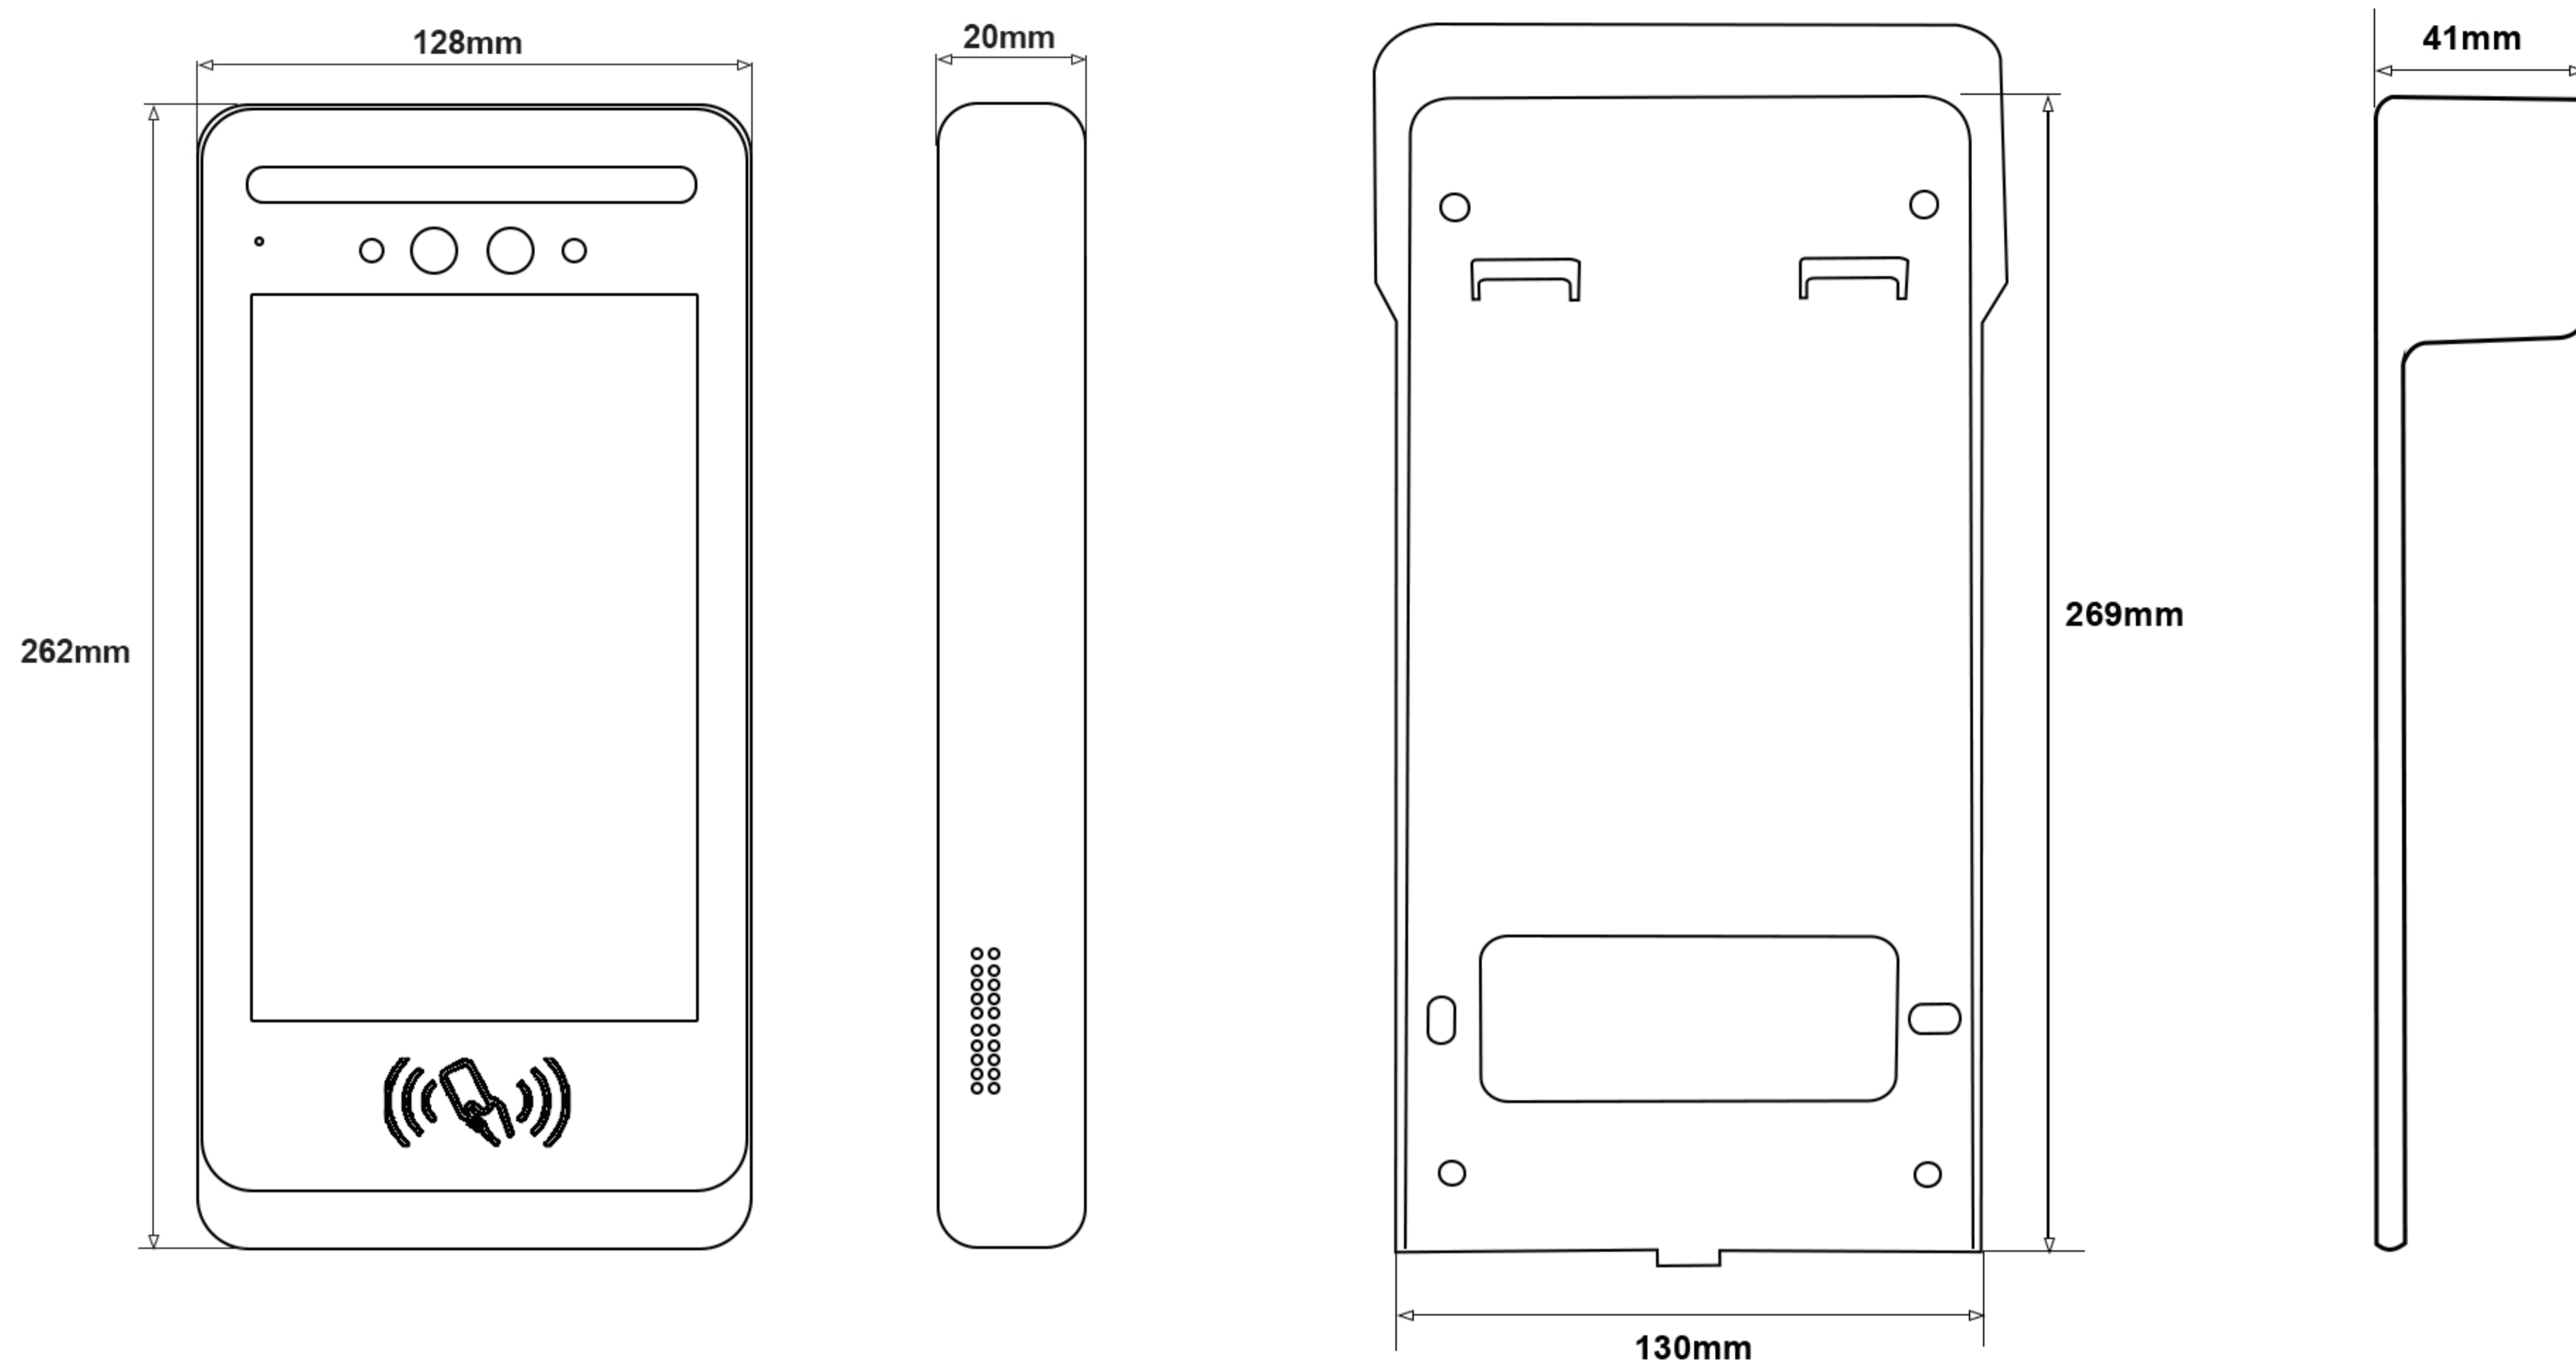

Model: D8-IP

IP 8 inch Apartment Outdoor Station (IPS Glass Lense)

Key Features:

Simplified Wiring: CAT 5 / CAT 6 network cable connection, supporting long-distance communication.

Remote Access: Remote video talk and remote unlock via Tuya and Smart-life app.

IP 8 inch Apartment Outdoor Station (IPS Glass Lense)

Specification

Door station	
Operation system	Linux operation system
Camera	2 Camera: 1 1080P Video Camera and 1 Face ID Camera
Display screen	8 "IPS HD Touch Screen
Display resolution	1280*800
Night vision	Auto IR
Day/Night	ICR auto switch
Indicator	1 White LED: turn green when unlock successfully; red when failed.
Field of view	130°
Audio input	1 microphone, pickup distance \leq 0.5 meters
Audio output	1 speaker
Audio intercom	Two-way audio communication
Communication Mode	IP
Audio quality	Noise suppression and echo cancellation
Tranmission Signal	TCP/IP
Tranmission Distance	\geq 100 meters
Connection	Network cable, CAT 5 / CAT 6
Wired Network	1 Rj45 Ethernet port
Lock Control	1 port
Unlock Mode	Face ID, Cards, Tuya App, Indoor Monitor
Card Type	13.56MHz IC card / NFC
Face ID	40000
Live Detection	Yes
Language	English, Russian, Arabic, French, Spanish, Turkish, Persian
Power supply	DC 15V 1.2A / Power from PoE
Power consumption	< 5 W
Working temperature	-40 °C to 70 °C
Working humidity	10% to 95%
Color	Iron grey
Materials	Aluminum Alloy + Glass Mirror
Accessory	Metal Rain cover (included)
Protection level	IP65 Weatherproof
Dimension	128mm * 262mm * 20mm
Installation	Surface mounting / Wall-mounted

CE FC RoHS

IP 8 inch Apartment Outdoor Station (IPS Glass Lense)

Size:

System Diagram:

CE FC RoHS

What's Included in the package?

Door Station Package * 1

Outdoor Station * 1 + Rain cover * 1