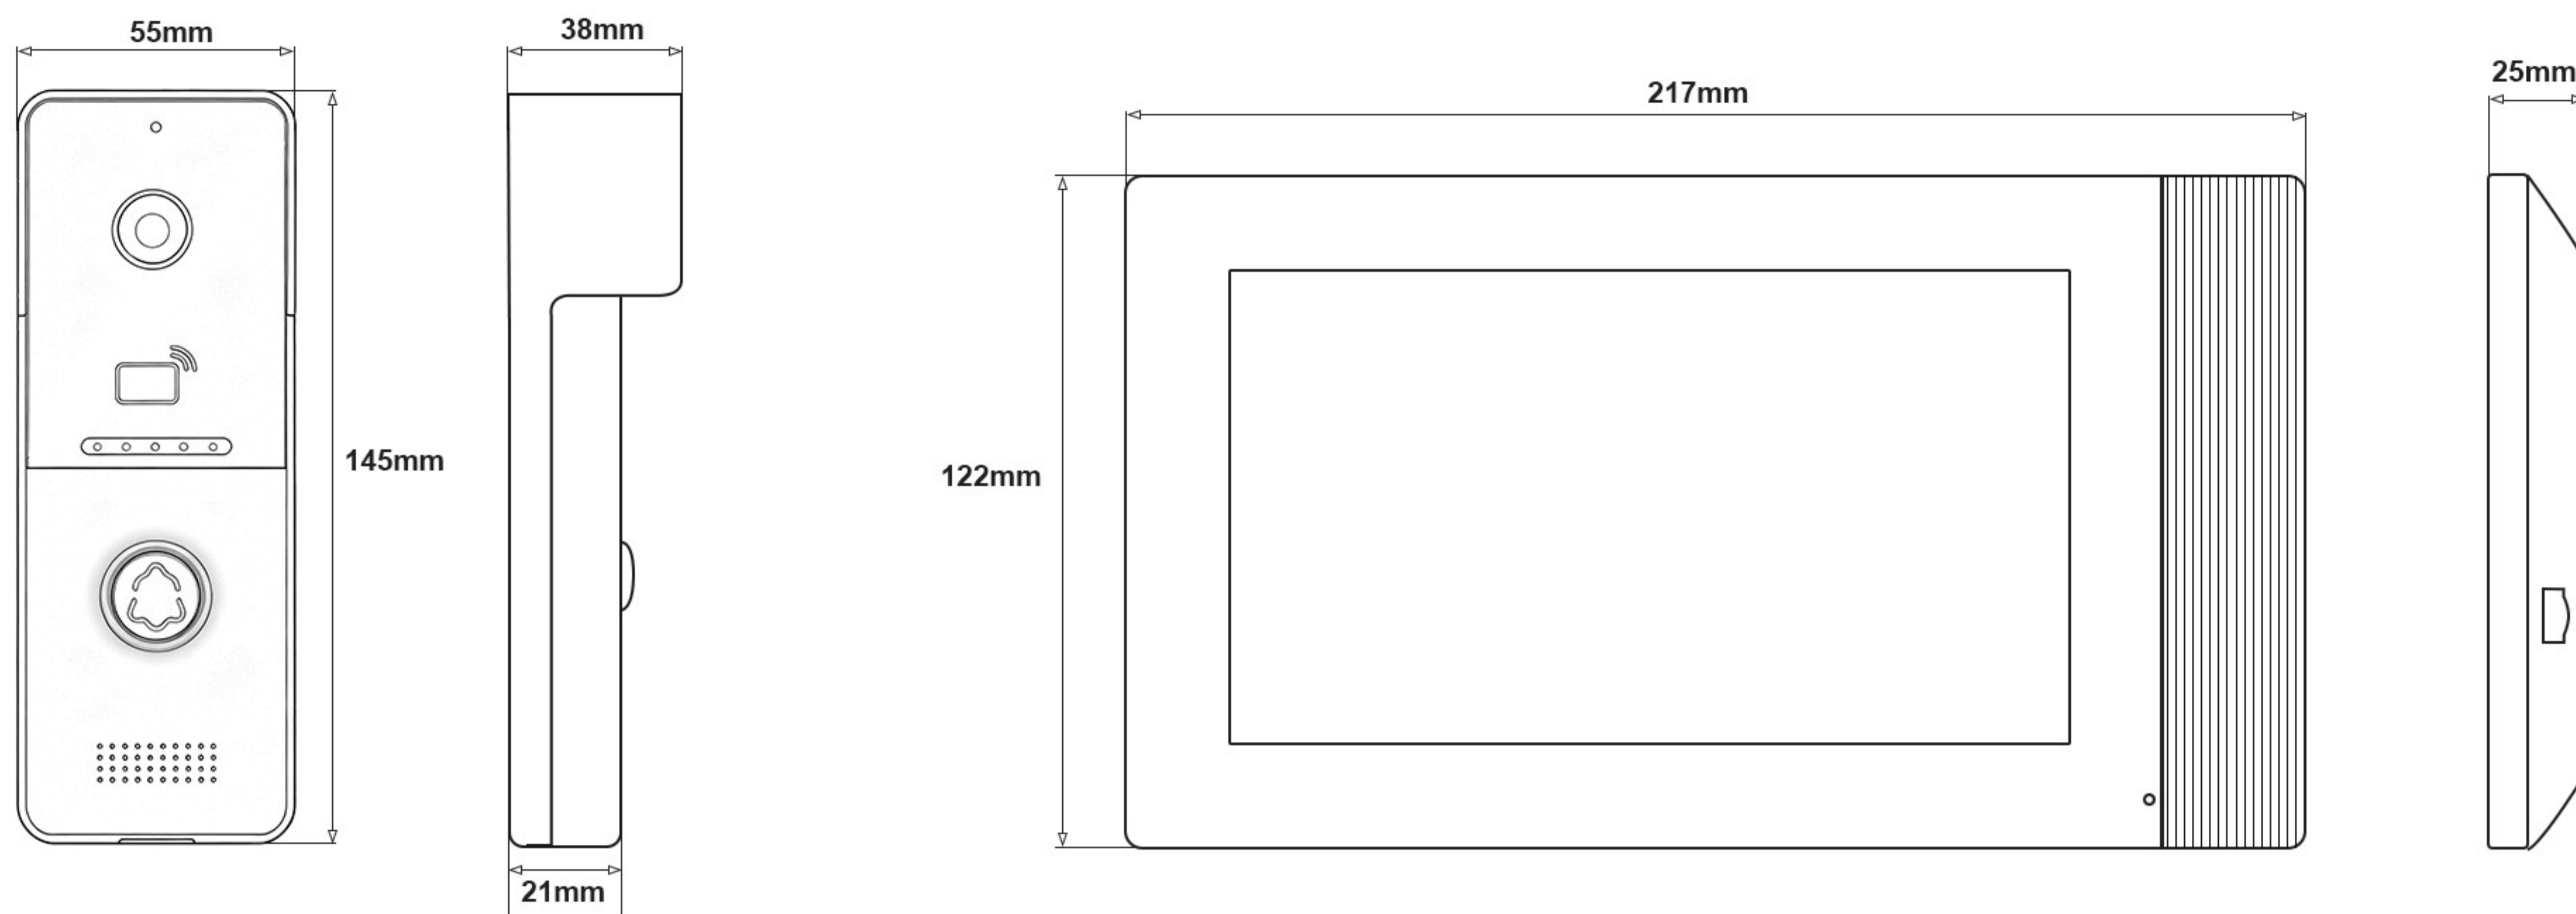

2 Wire 7 inch Villa Kit (IPS Glass Lense)

Size: