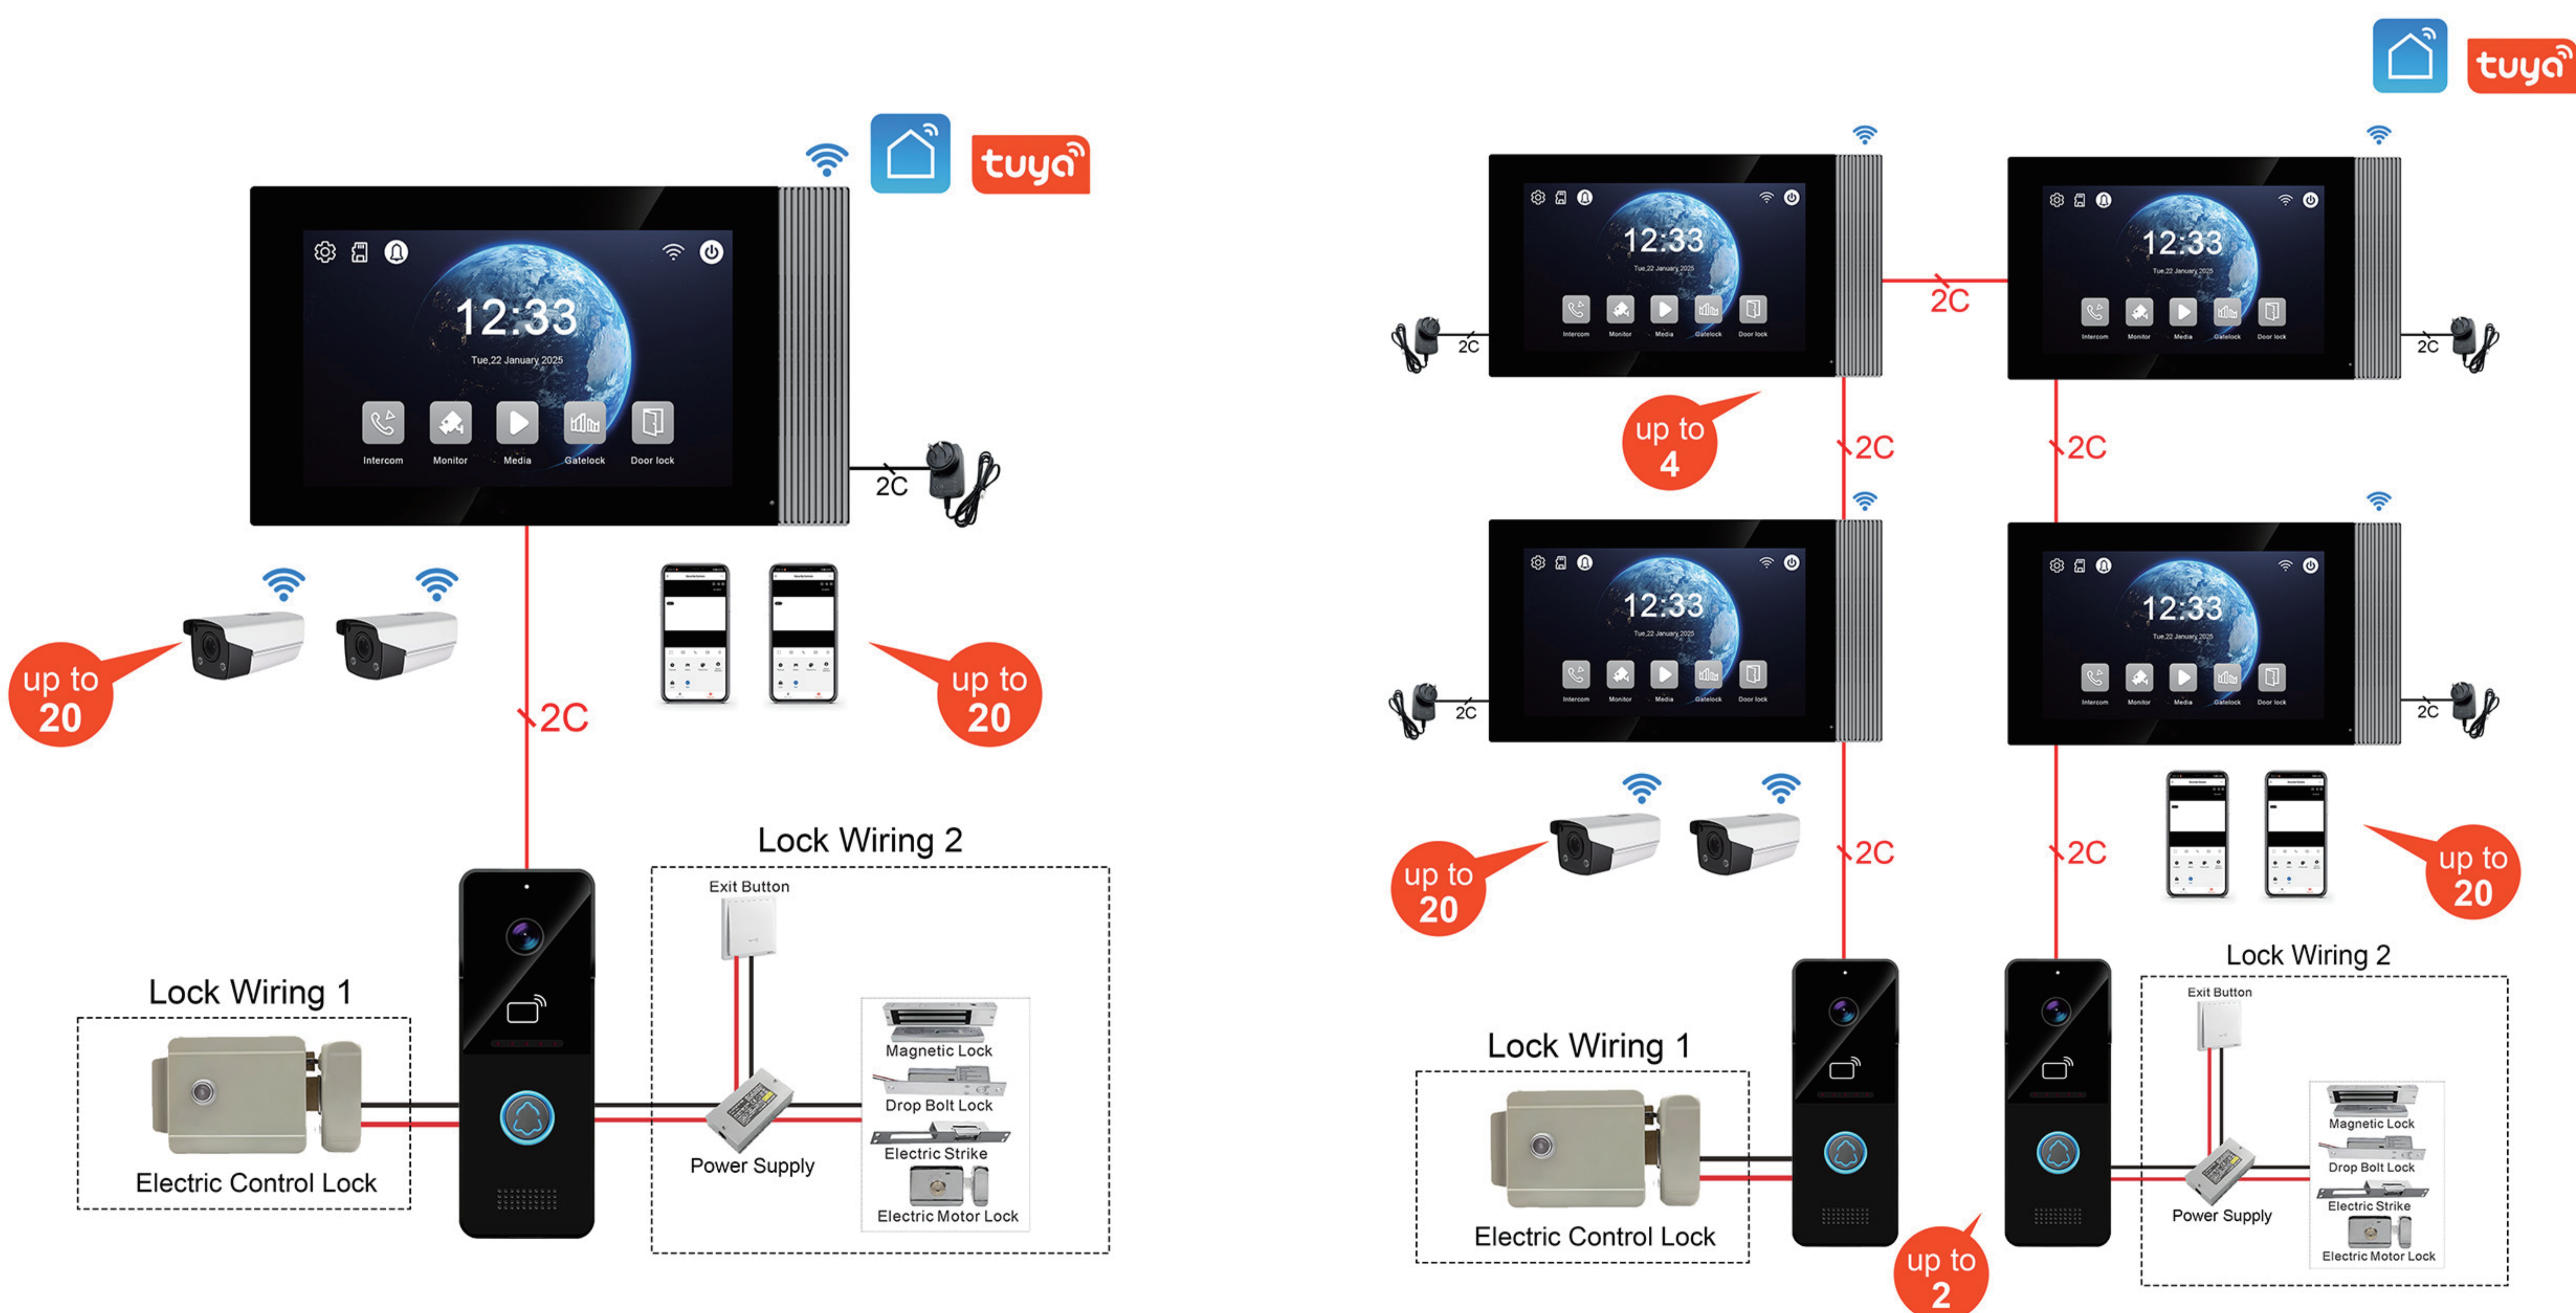

System Diagram: