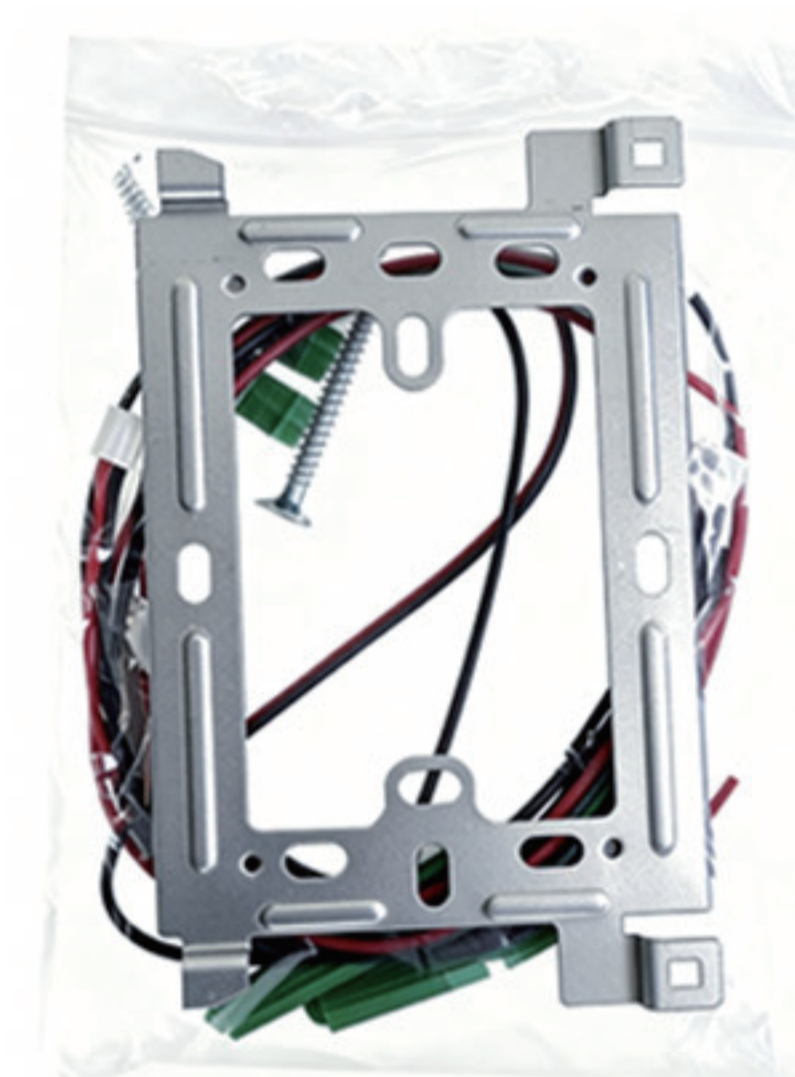

Mounting Bracket * 1