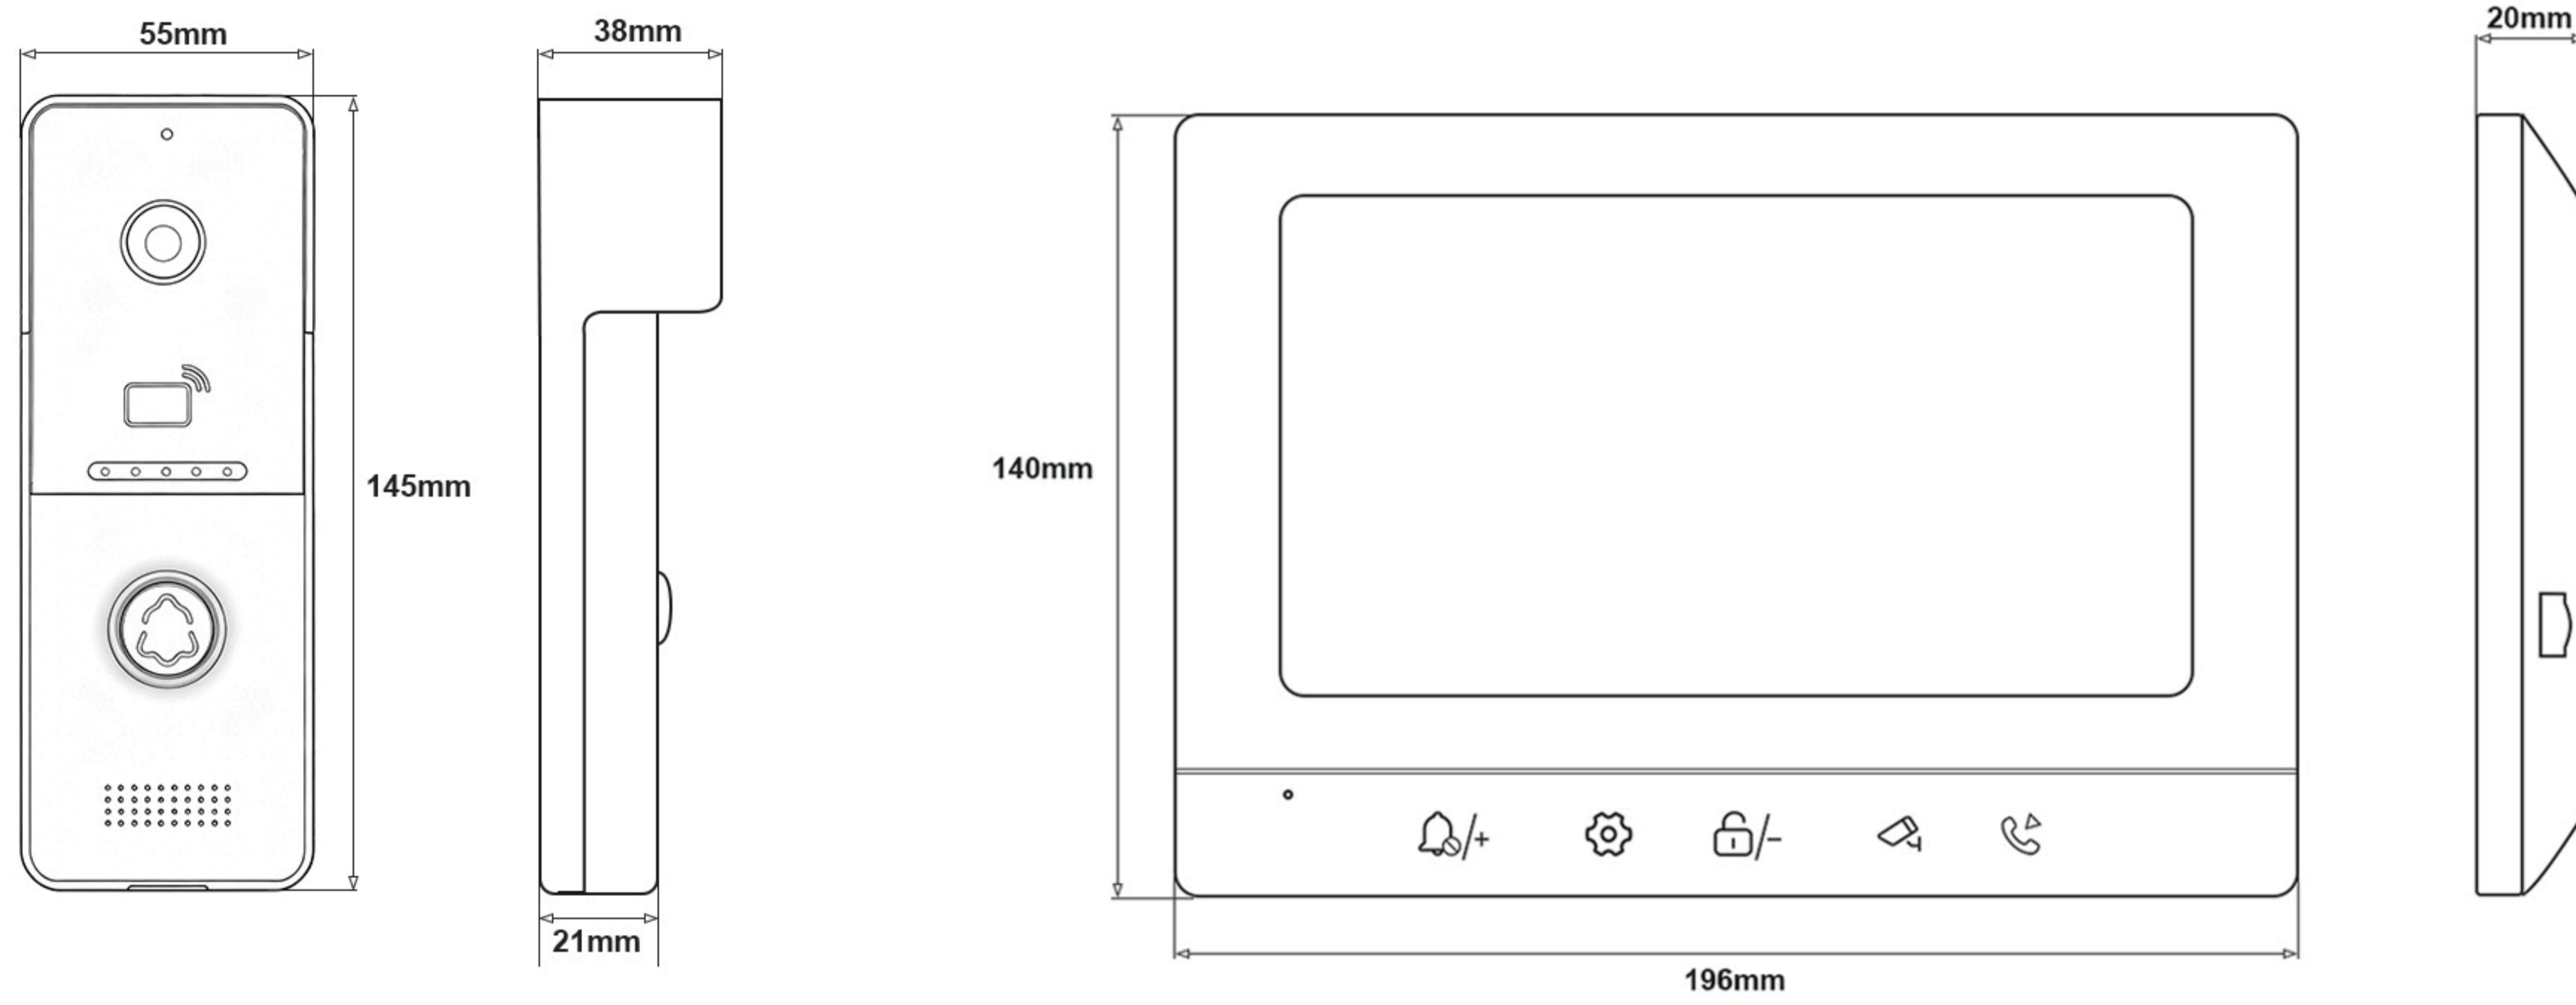

CVBS 4 Wire 7 inch Villa Kit (Touch Button)

Specification

Door station	
Operation system	Linux operation system
Camera	1000 TVL
Night vision	Auto IR
Field of view	115°
Audio input	1 microphone, pickup distance \leq 0.5 meters
Audio output	1 speaker
Audio intercom	Two-way audio communication
Communication Mode	Analog
Tranmission Signal	485 Signal
Tranmission Distance	\geq 100 meters
Connection	4-wire cable, diameter \geq 0.2mm
Relay output	1 Relay
Power supply	Power from indoor monitor
Power consumption	< 5 W
Working temperature	-40 °C to 70 °C
Working humidity	10% to 95%
Color	Grey,Black,White
Materials	ABS Plastic or Aluminum alloy
Accessory	Plastic or Metal Rain cover (included); Angel Bracket can be provided
Protection level	IP65 Weatherproof
Dimension	145mm*55mm*21mm
Installation	Surface mounting / Wall-mounted

CE FC RoHS

CVBS 4 Wire 7 inch Villa Kit (Touch Button)

Indoor Monitor	
Operation system	Linux operation system
Display screen	7-inch colorful TFT LCD screen
Display resolution	800*480
Ringtone	30 ringtones
Audio input	1 microphone, pickup distance \leq 0.5 meters
Audio output	1 speaker
Audio intercom	Two-way audio communication
Communication Mode	Analog
Tranmission Signal	485 Signal
Distance	\geq 100 meters
Connection	4-wire cable, diameter \geq 0.2mm
CCTV Camera	1 Analog Camera
Power supply	DC 15V 1.2A / Customized internal power transformer(AC 110V-240V)
Power consumption	\leq 6 W
Working humidity	10% to 90%
Color	White
Materials	ABS Plastic / Fireproof material when using internal power
Accessory	Bracket (include)
Dimension (L x W x H)	196 mm \times 140 mm \times 20 mm
Installation	Surface mounting / Wall-mounted

CE FC RoHS

CVBS 4 Wire 7 inch Villa Kit (Touch Button)

Size:

System Diagram:

CE FC RoHS

What's Included the kit?

Package * 1

Call panel * 1