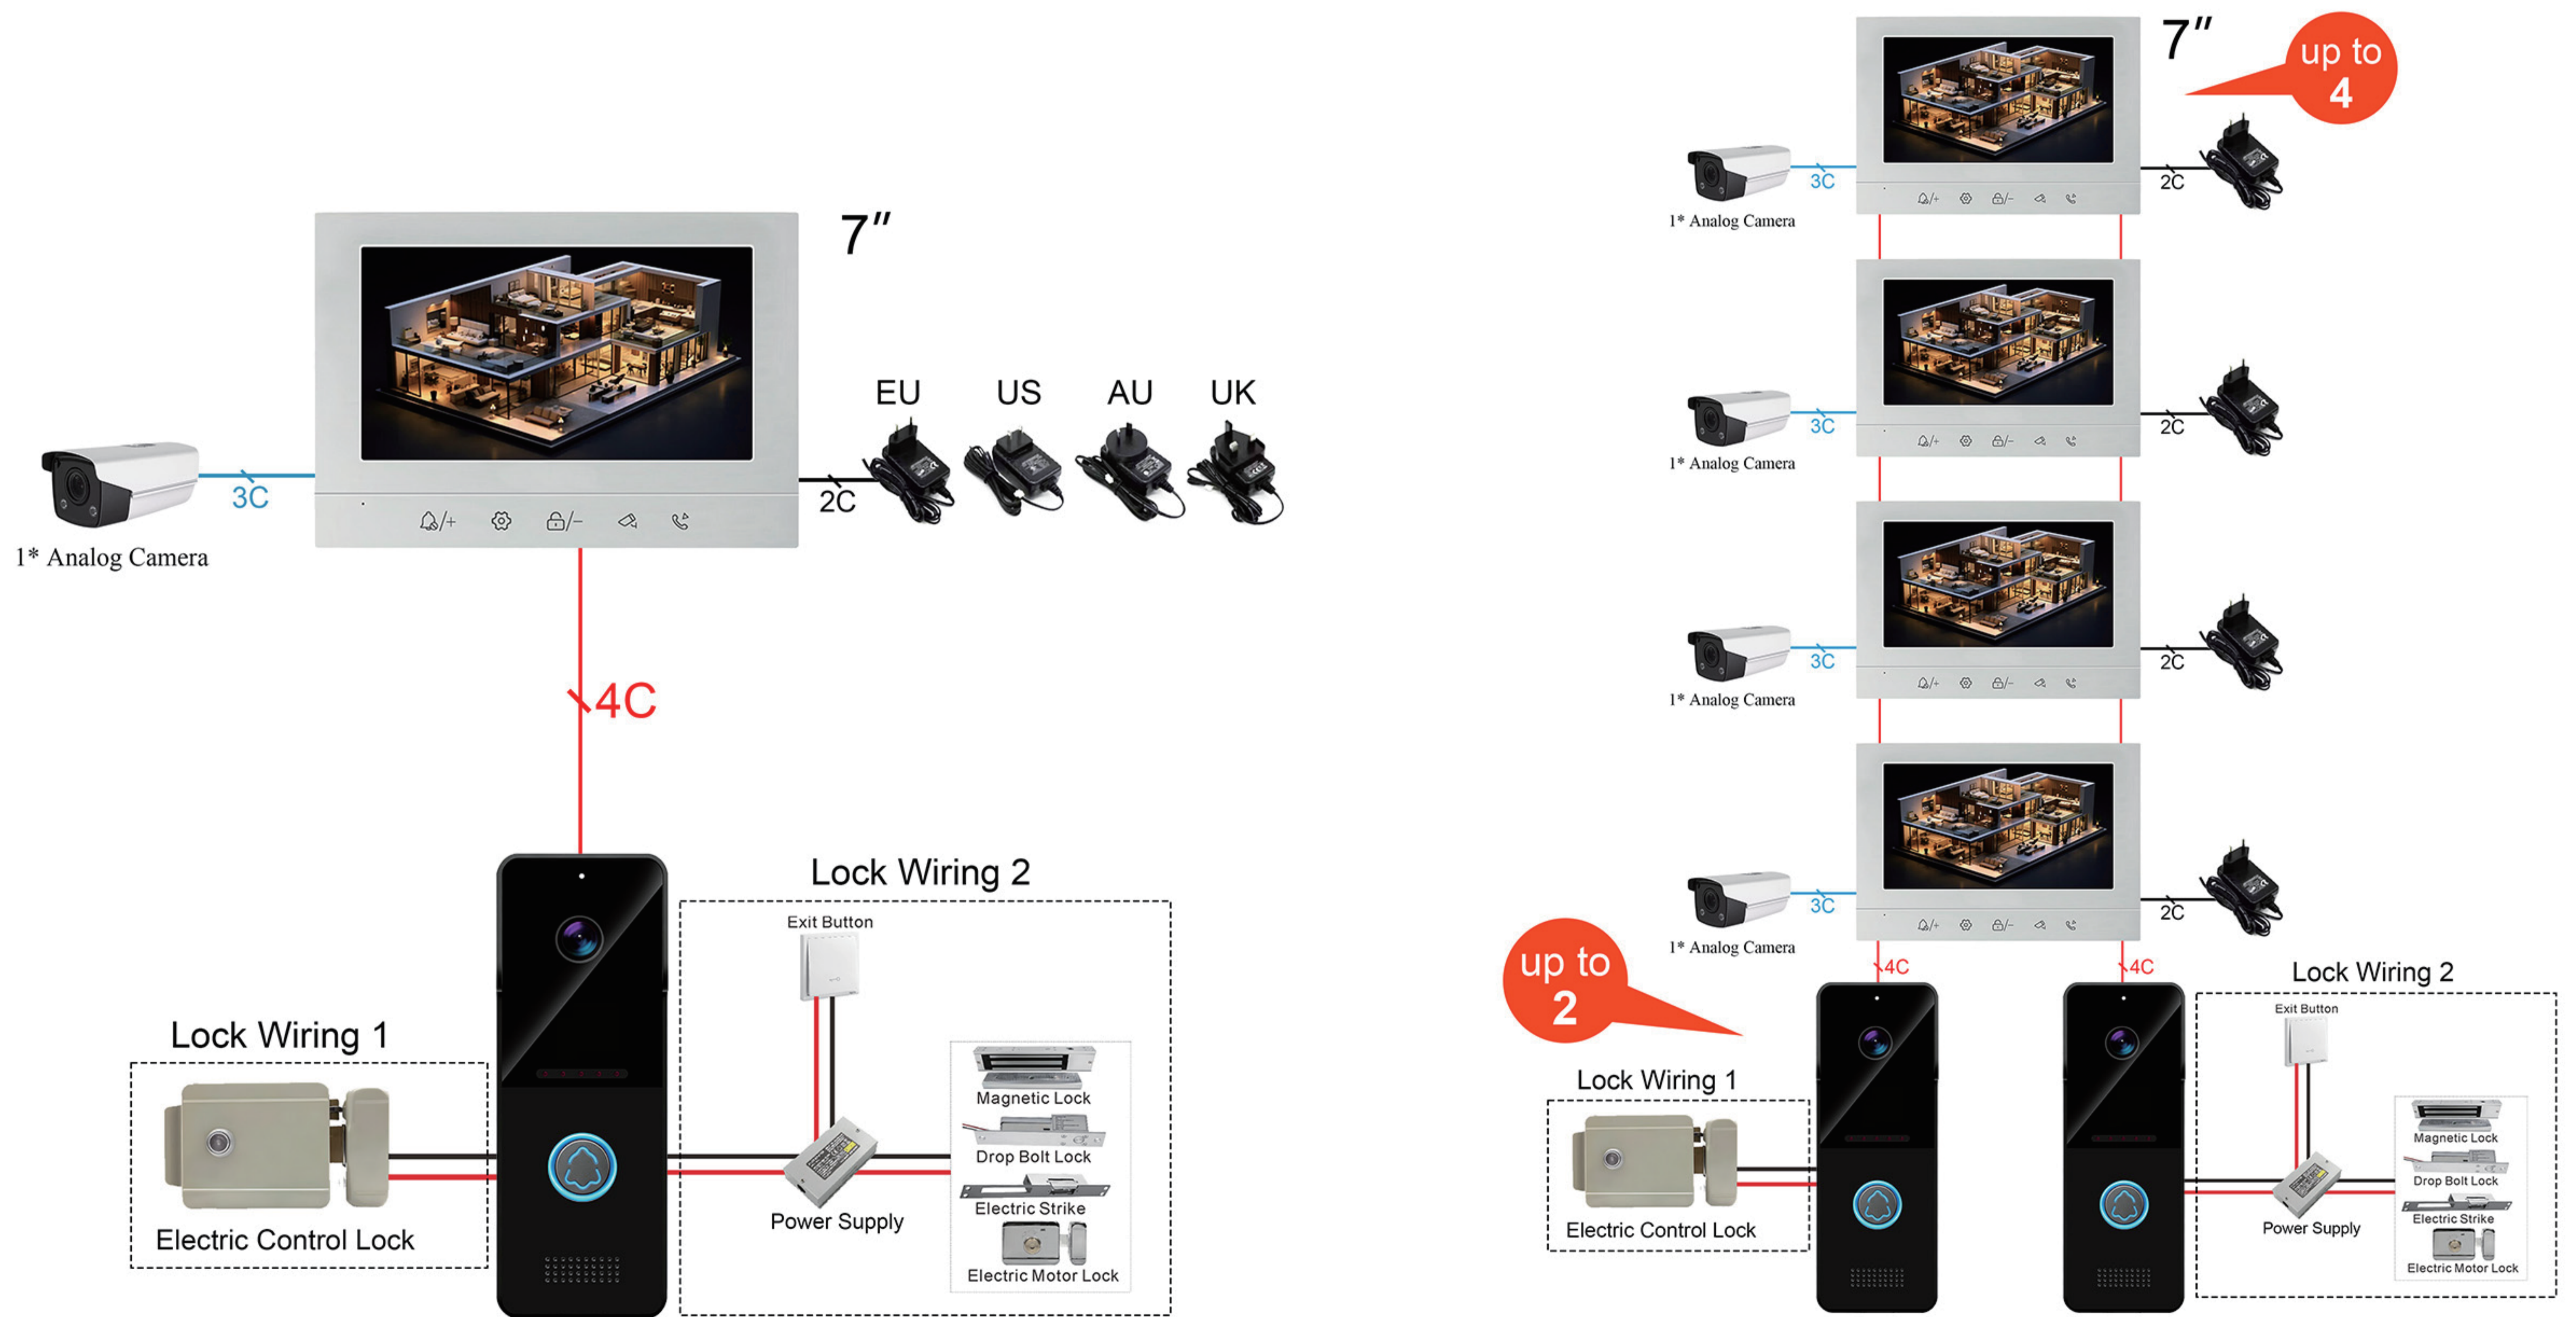

CVBS 4 Wire 7 inch Villa Kit (Touch Button)

Specification

Door station	
Operation system	Linux operation system
Camera	1000 TVL
Night vision	Auto IR
Field of view	115°
Audio input	1 microphone, pickup distance \leq 0.5 meters
Audio output	1 speaker
Audio intercom	Two-way audio communication
Communication Mode	Analog
Tranmission Signal	485 Signal
Tranmission Distance	\geq 100 meters
Connection	4-wire cable, diameter \geq 0.2mm
Relay output	1 Relay
Power supply	Power from indoor monitor
Power consumption	< 5 W
Working temperature	-40 °C to 70 °C
Working humidity	10% to 95%
Color	Grey,Black,White
Materials	ABS Plastic or Aluminum alloy
Accessory	Plastic or Metal Rain cover (included); Angel Bracket can be provided
Protection level	IP65 Weatherproof
Dimension	145mm*55mm*21mm
Installation	Surface mounting / Wall-mounted

CE FC RoHS

CVBS 4 Wire 7 inch Villa Kit (Touch Button)

Indoor Monitor	
Operation system	Linux operation system
Display screen	7-inch colorful TFT LCD screen
Display resolution	800*480
Ringtone	30 ringtones
Audio input	1 microphone, pickup distance \leq 0.5 meters
Audio output	1 speaker
Audio intercom	Two-way audio communication
Communication Mode	Analog
Tranmission Signal	485 Signal
Distance	\geq 100 meters
Connection	4-wire cable, diameter \geq 0.2mm
CCTV Camera	1 Analog Camera
Power supply	DC 15V 1.2A / Customized internal power transformer(AC 110V-240V)
Power consumption	\leq 6 W
Working humidity	10% to 90%
Color	White
Materials	ABS Plastic / Fireproof material when using internal power
Accessory	Bracket (include)
Dimension (L x W x H)	196 mm \times 140 mm \times 20 mm
Installation	Surface mounting / Wall-mounted

CE FC RoHS

CVBS 4 Wire 7 inch Villa Kit (Touch Button)

Size:

System Diagram:

CE FC RoHS

What's Included the kit?

Package * 1

Call panel * 1