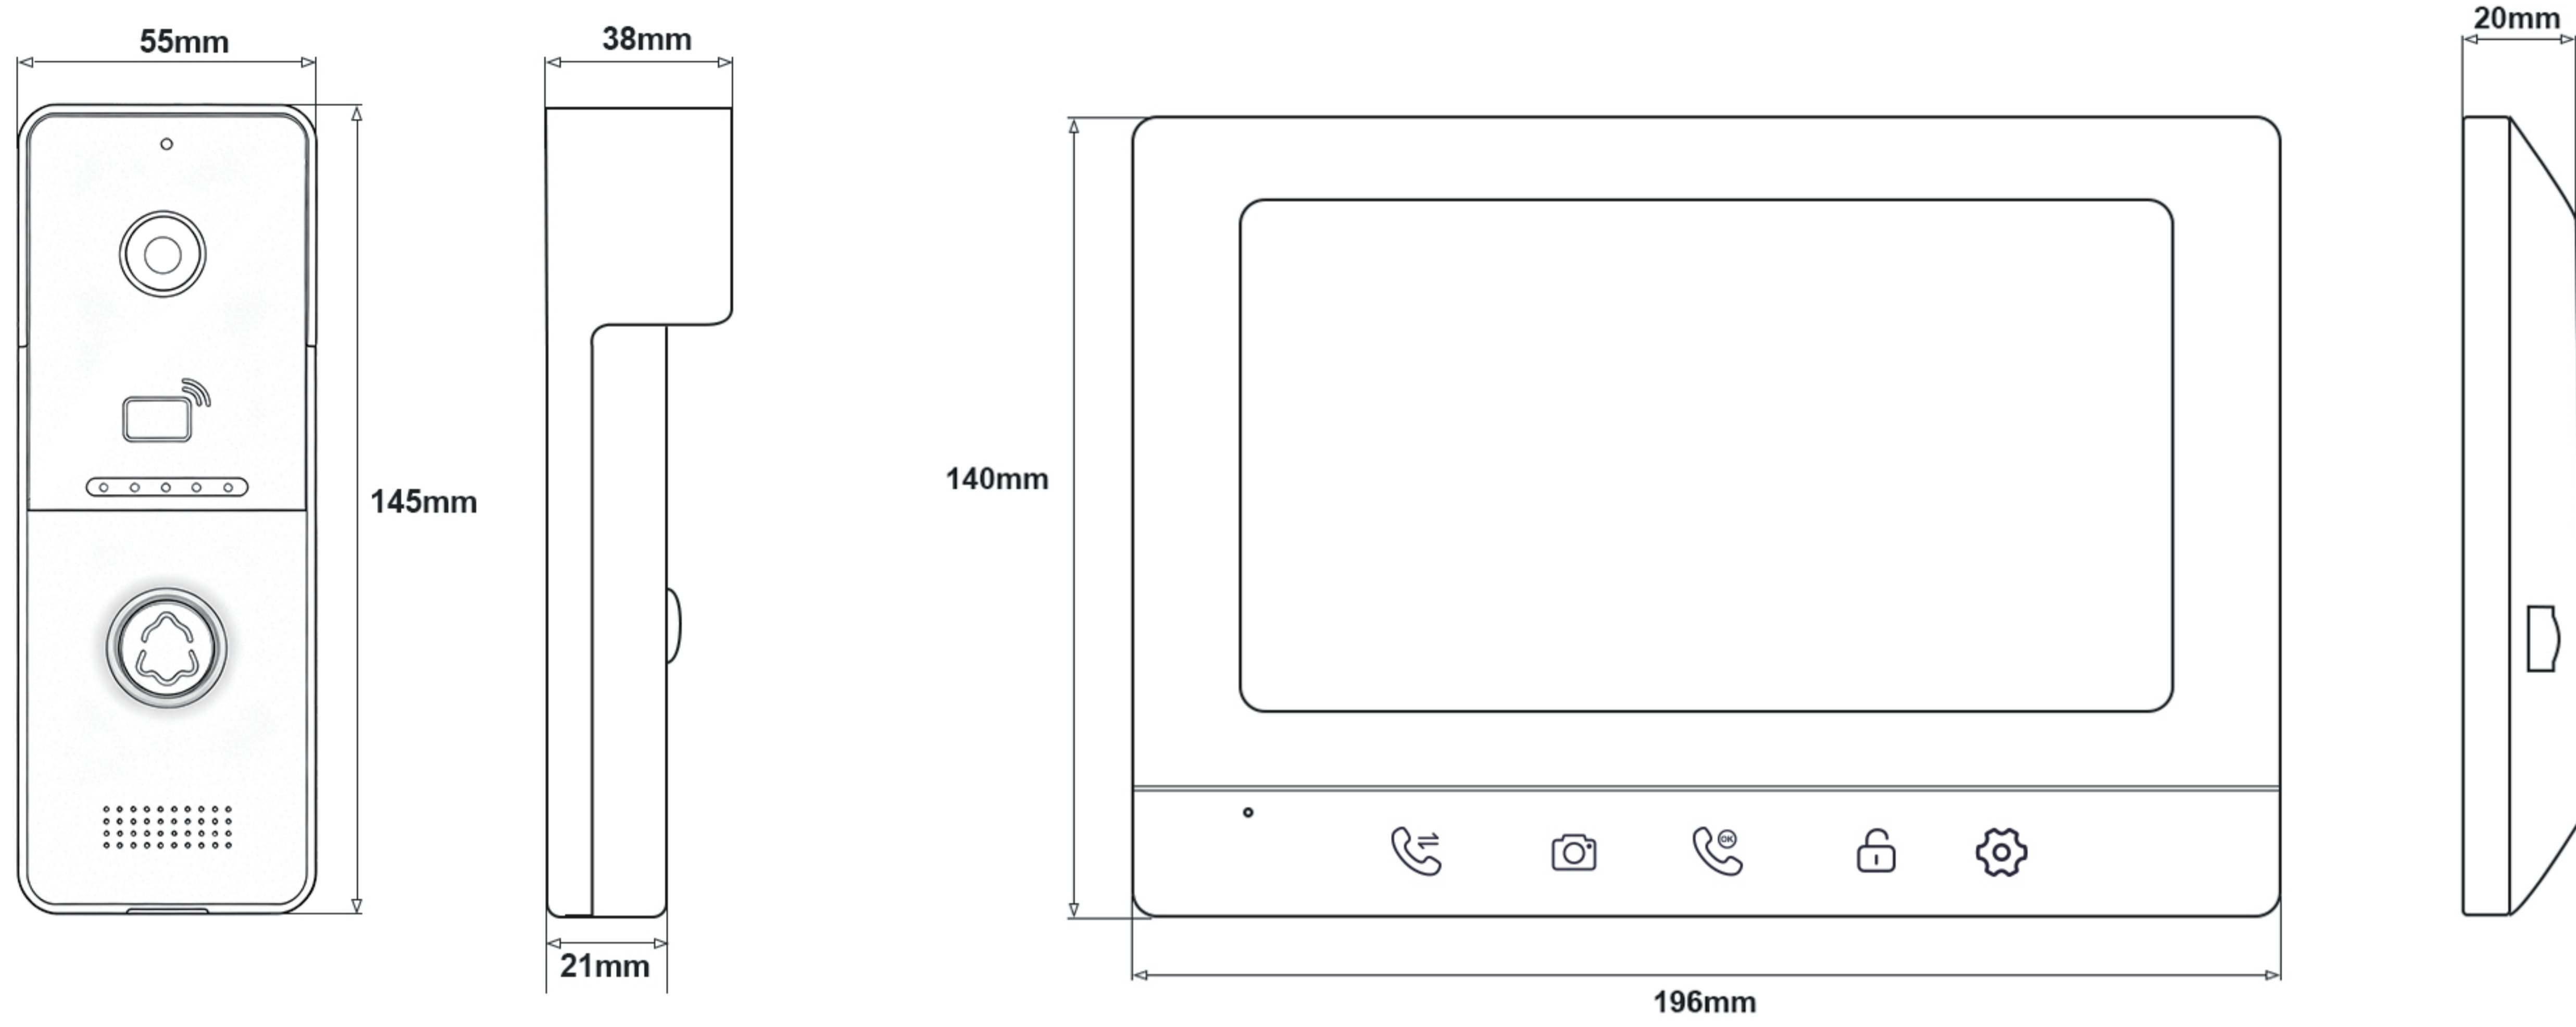

Specification

Door station	
Operation system	Linux operation system
Camera	1080P
Night vision	Auto IR
Field of view	115°
Audio input	1 microphone, pickup distance \leq 0.5 meters
Audio output	1 speaker
Audio intercom	Two-way audio communication
Communication Mode	Analog
Tranmission Signal	485 Signal
Tranmission Distance	\geq 100 meters
Connection	4-wire cable, diameter \geq 0.2mm
Relay output	1 Relay
Power supply	Power from indoor monitor
Power consumption	< 5 W
Working temperature	-40 °C to 70 °C
Working humidity	10% to 95%
Color	Grey,Black,White
Materials	ABS Plastic or Aluminum alloy
Accessory	Plastic or Metal Rain cover (included); Angel Bracket can be provided
Protection level	IP65 Weatherproof
Dimension	145mm*55mm*21mm
Installation	Surface mounting / Wall-mounted

CE FC RoHS

AHD 4 Wire with Memory 7 inch Villa Kit (IPS screen + Touch Button)

Indoor Monitor	
Operation system	Linux operation system
Display screen	7-inch colorful IPS TFT LCD screen
Display resolution	1024*600
Ringtone	6 ringtones
Audio input	1 microphone, pickup distance \leq 0.5 meters
Audio output	1 speaker
Audio intercom	Two-way audio communication
Communication Mode	Analog
Tranmission Signal	485 Signal
Distance	\geq 100 meters
Connection	4-wire cable, diameter \geq 0.2mm
Memory card	Max 128GB Micro SD card
Photo	300 (Built-in storage)
Record	Photo / Video record
CCTV Camera	2 AHD Analog Cameras
Detector	2 Detectors
Power supply	DC 15V 1.2A / Customized internal power transformer(AC 110V-240V)
Power consumption	\leq 6 W
Working humidity	10% to 90%
Color	White
Materials	ABS Plastic / Fireproof material when using internal power
Accessory	Bracket (include)
Dimension (L x W x H)	196 mm \times 140 mm \times 20 mm
Installation	Surface mounting / Wall-mounted

CE FC RoHS

AHD 4 Wire with Memory 7 inch Villa Kit (IPS screen + Touch Button)

Size:

System Diagram:

CE FC RoHS

What's Included the kit?

Package * 1

Call panel * 1