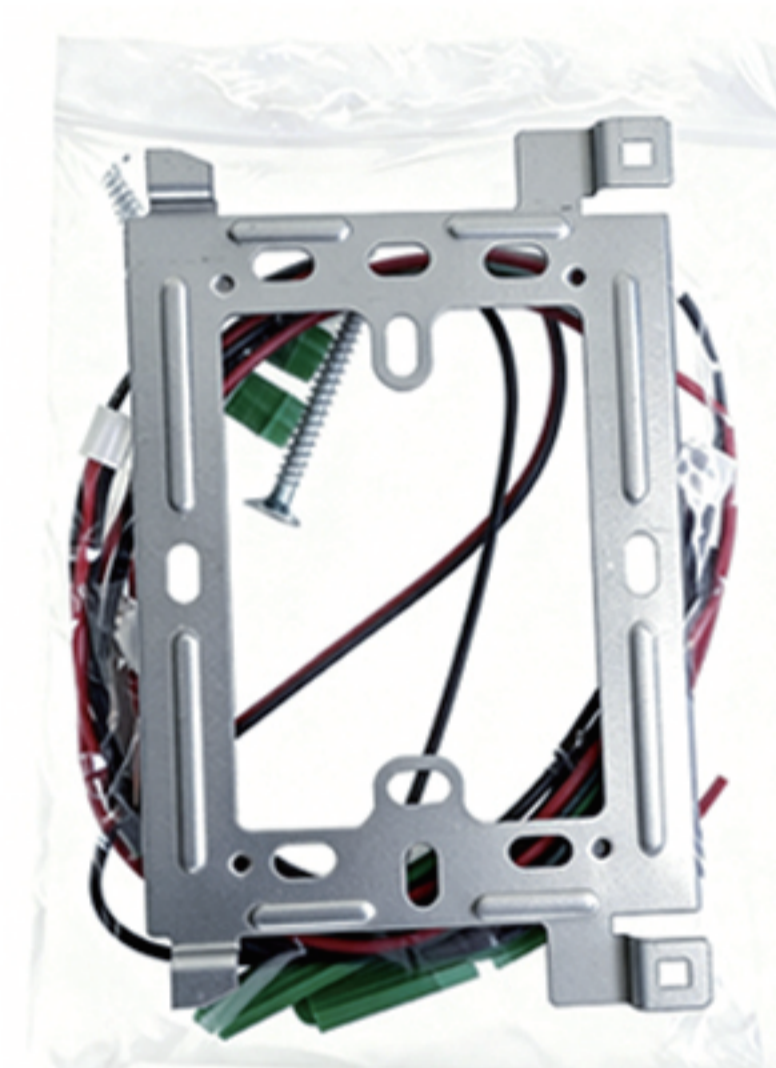

Mounting Bracket * 1