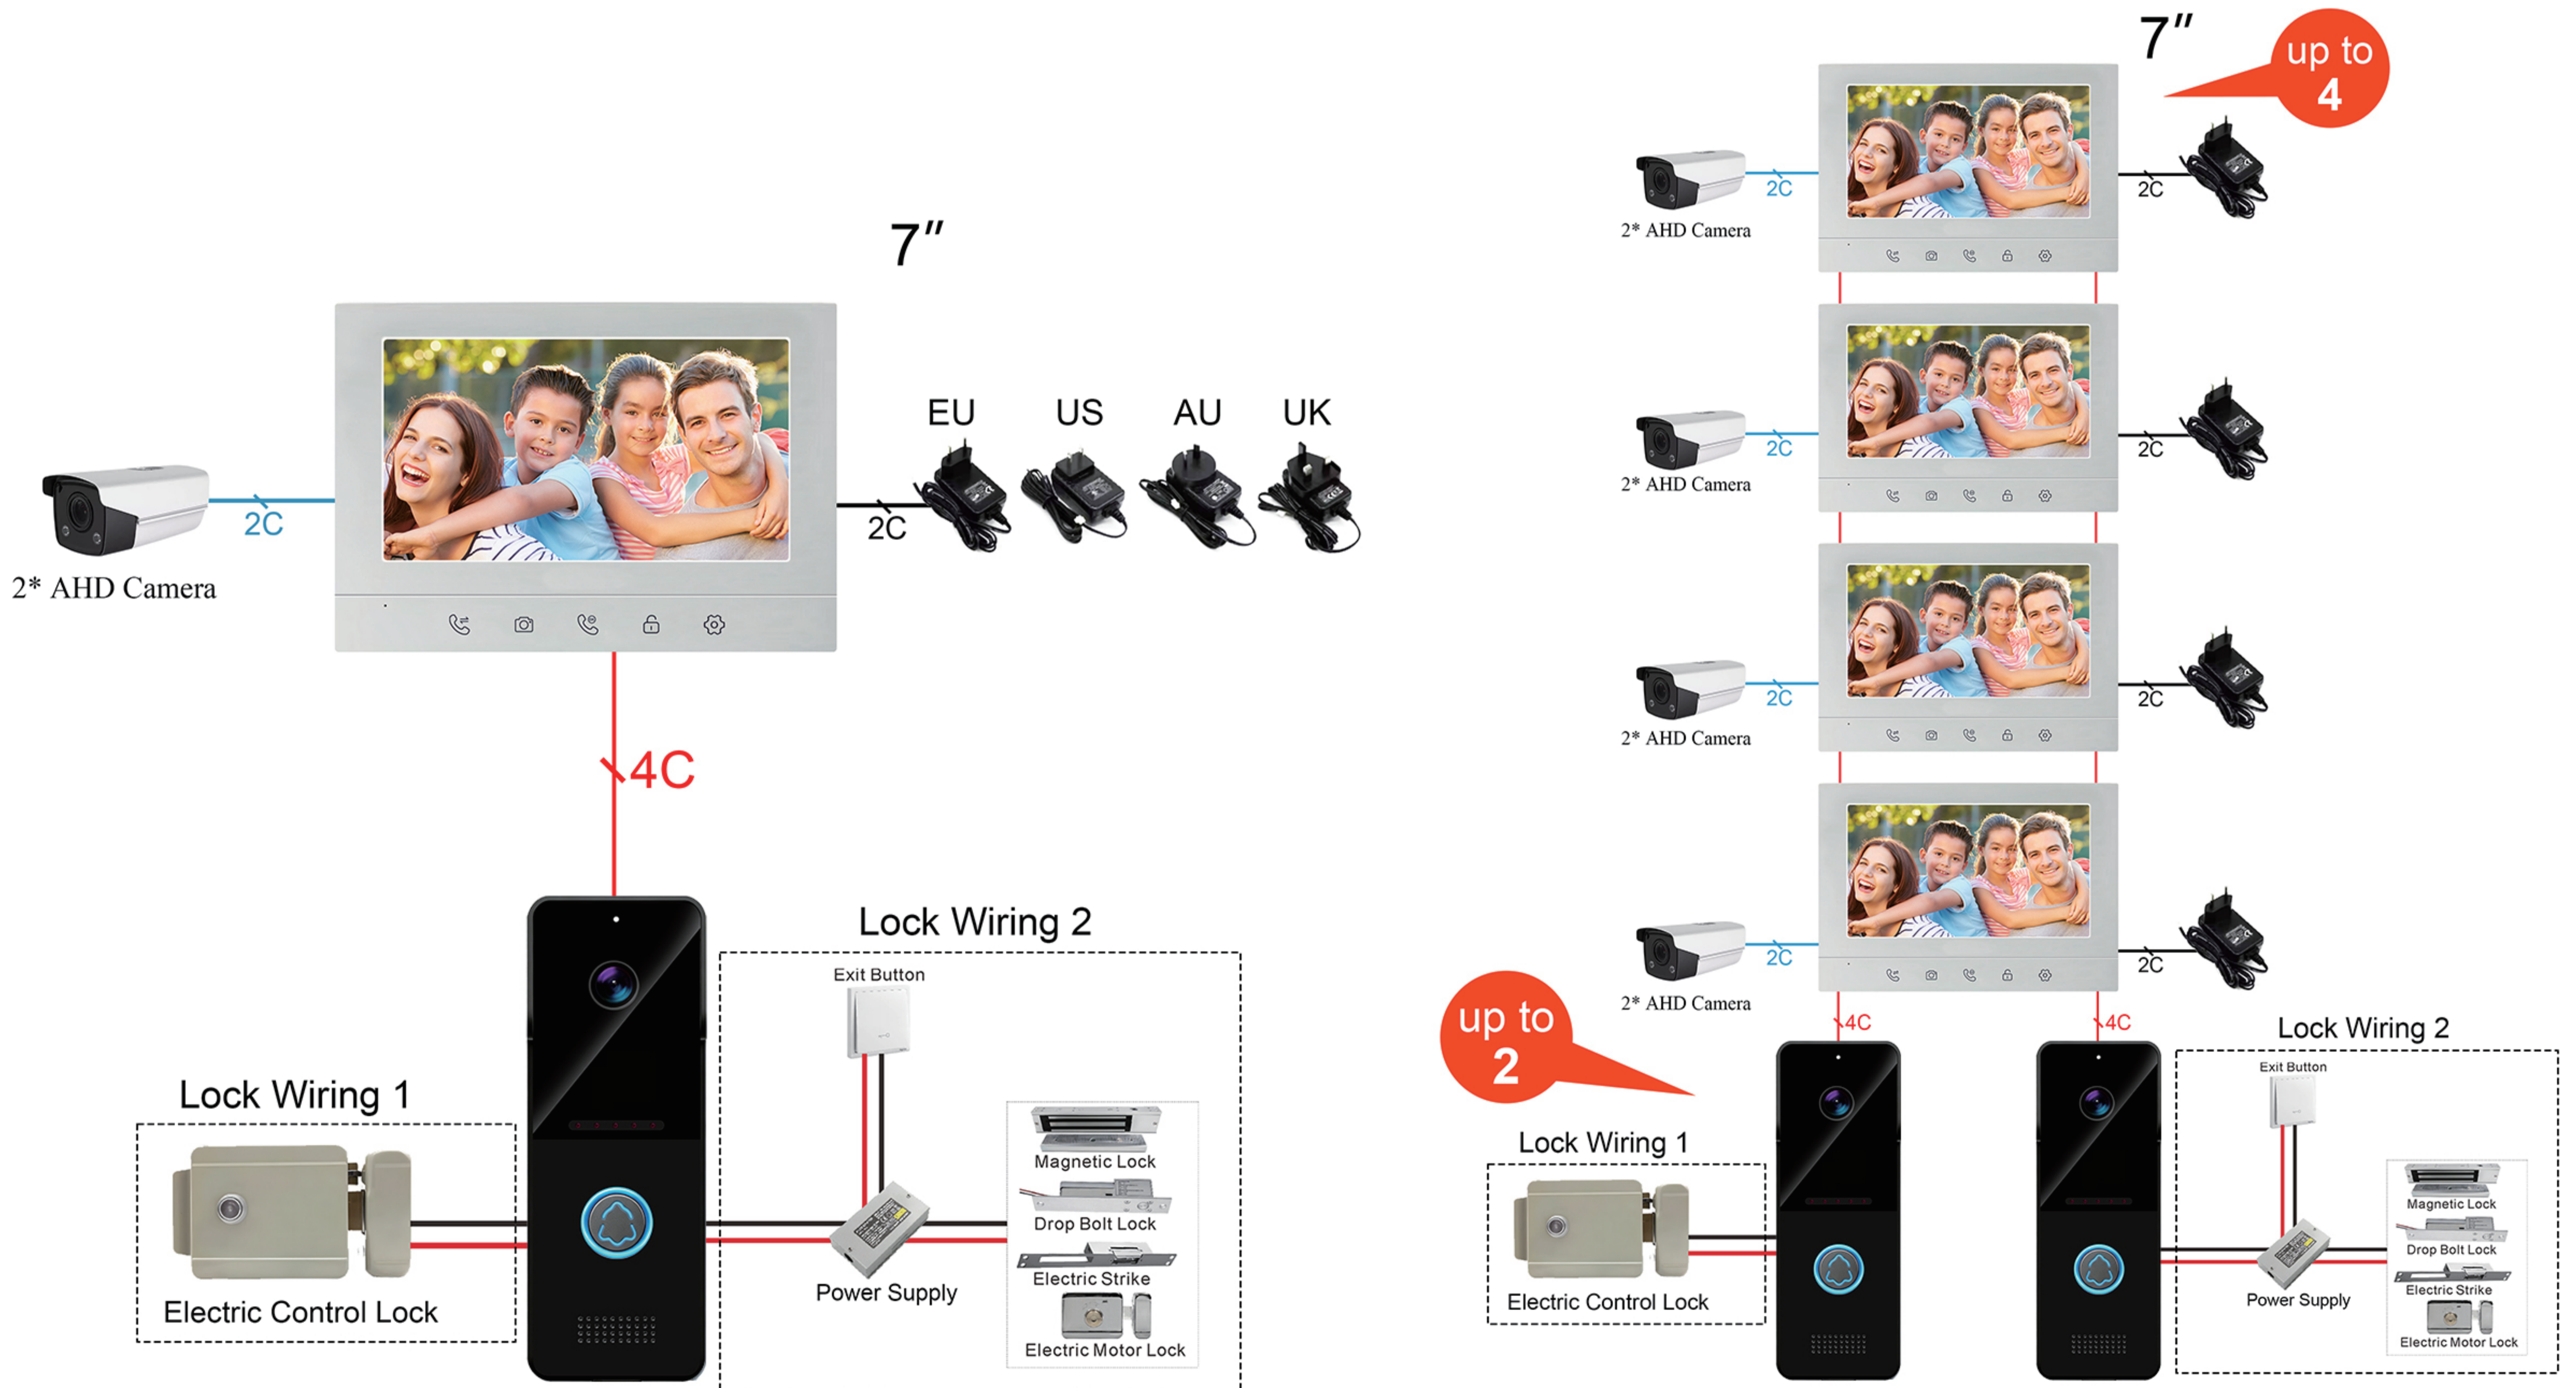

Specification

Door station	
Operation system	Linux operation system
Camera	1080P
Night vision	Auto IR
Field of view	115°
Audio input	1 microphone, pickup distance \leq 0.5 meters
Audio output	1 speaker
Audio intercom	Two-way audio communication
Communication Mode	Analog
Tranmission Signal	485 Signal
Tranmission Distance	\geq 100 meters
Connection	4-wire cable, diameter \geq 0.2mm
Relay output	1 Relay
Power supply	Power from indoor monitor
Power consumption	< 5 W
Working temperature	-40 °C to 70 °C
Working humidity	10% to 95%
Color	Grey,Black,White
Materials	ABS Plastic or Aluminum alloy
Accessory	Plastic or Metal Rain cover (included); Angel Bracket can be provided
Protection level	IP65 Weatherproof
Dimension	145mm*55mm*21mm
Installation	Surface mounting / Wall-mounted

CE FC RoHS

AHD 4 Wire with Memory 7 inch Villa Kit (IPS screen + Touch Button)

Indoor Monitor	
Operation system	Linux operation system
Display screen	7-inch colorful IPS TFT LCD screen
Display resolution	1024*600
Ringtone	6 ringtones
Audio input	1 microphone, pickup distance \leq 0.5 meters
Audio output	1 speaker
Audio intercom	Two-way audio communication
Communication Mode	Analog
Tranmission Signal	485 Signal
Distance	\geq 100 meters
Connection	4-wire cable, diameter \geq 0.2mm
Memory card	Max 128GB Micro SD card
Photo	300 (Built-in storage)
Record	Photo / Video record
CCTV Camera	2 AHD Analog Cameras
Detector	2 Detectors
Power supply	DC 15V 1.2A / Customized internal power transformer(AC 110V-240V)
Power consumption	\leq 6 W
Working humidity	10% to 90%
Color	White
Materials	ABS Plastic / Fireproof material when using internal power
Accessory	Bracket (include)
Dimension (L x W x H)	196 mm \times 140 mm \times 20 mm
Installation	Surface mounting / Wall-mounted

CE FC RoHS

AHD 4 Wire with Memory 7 inch Villa Kit (IPS screen + Touch Button)

Size:

System Diagram:

CE FC RoHS

What's Included the kit?

Package * 1

Call panel * 1