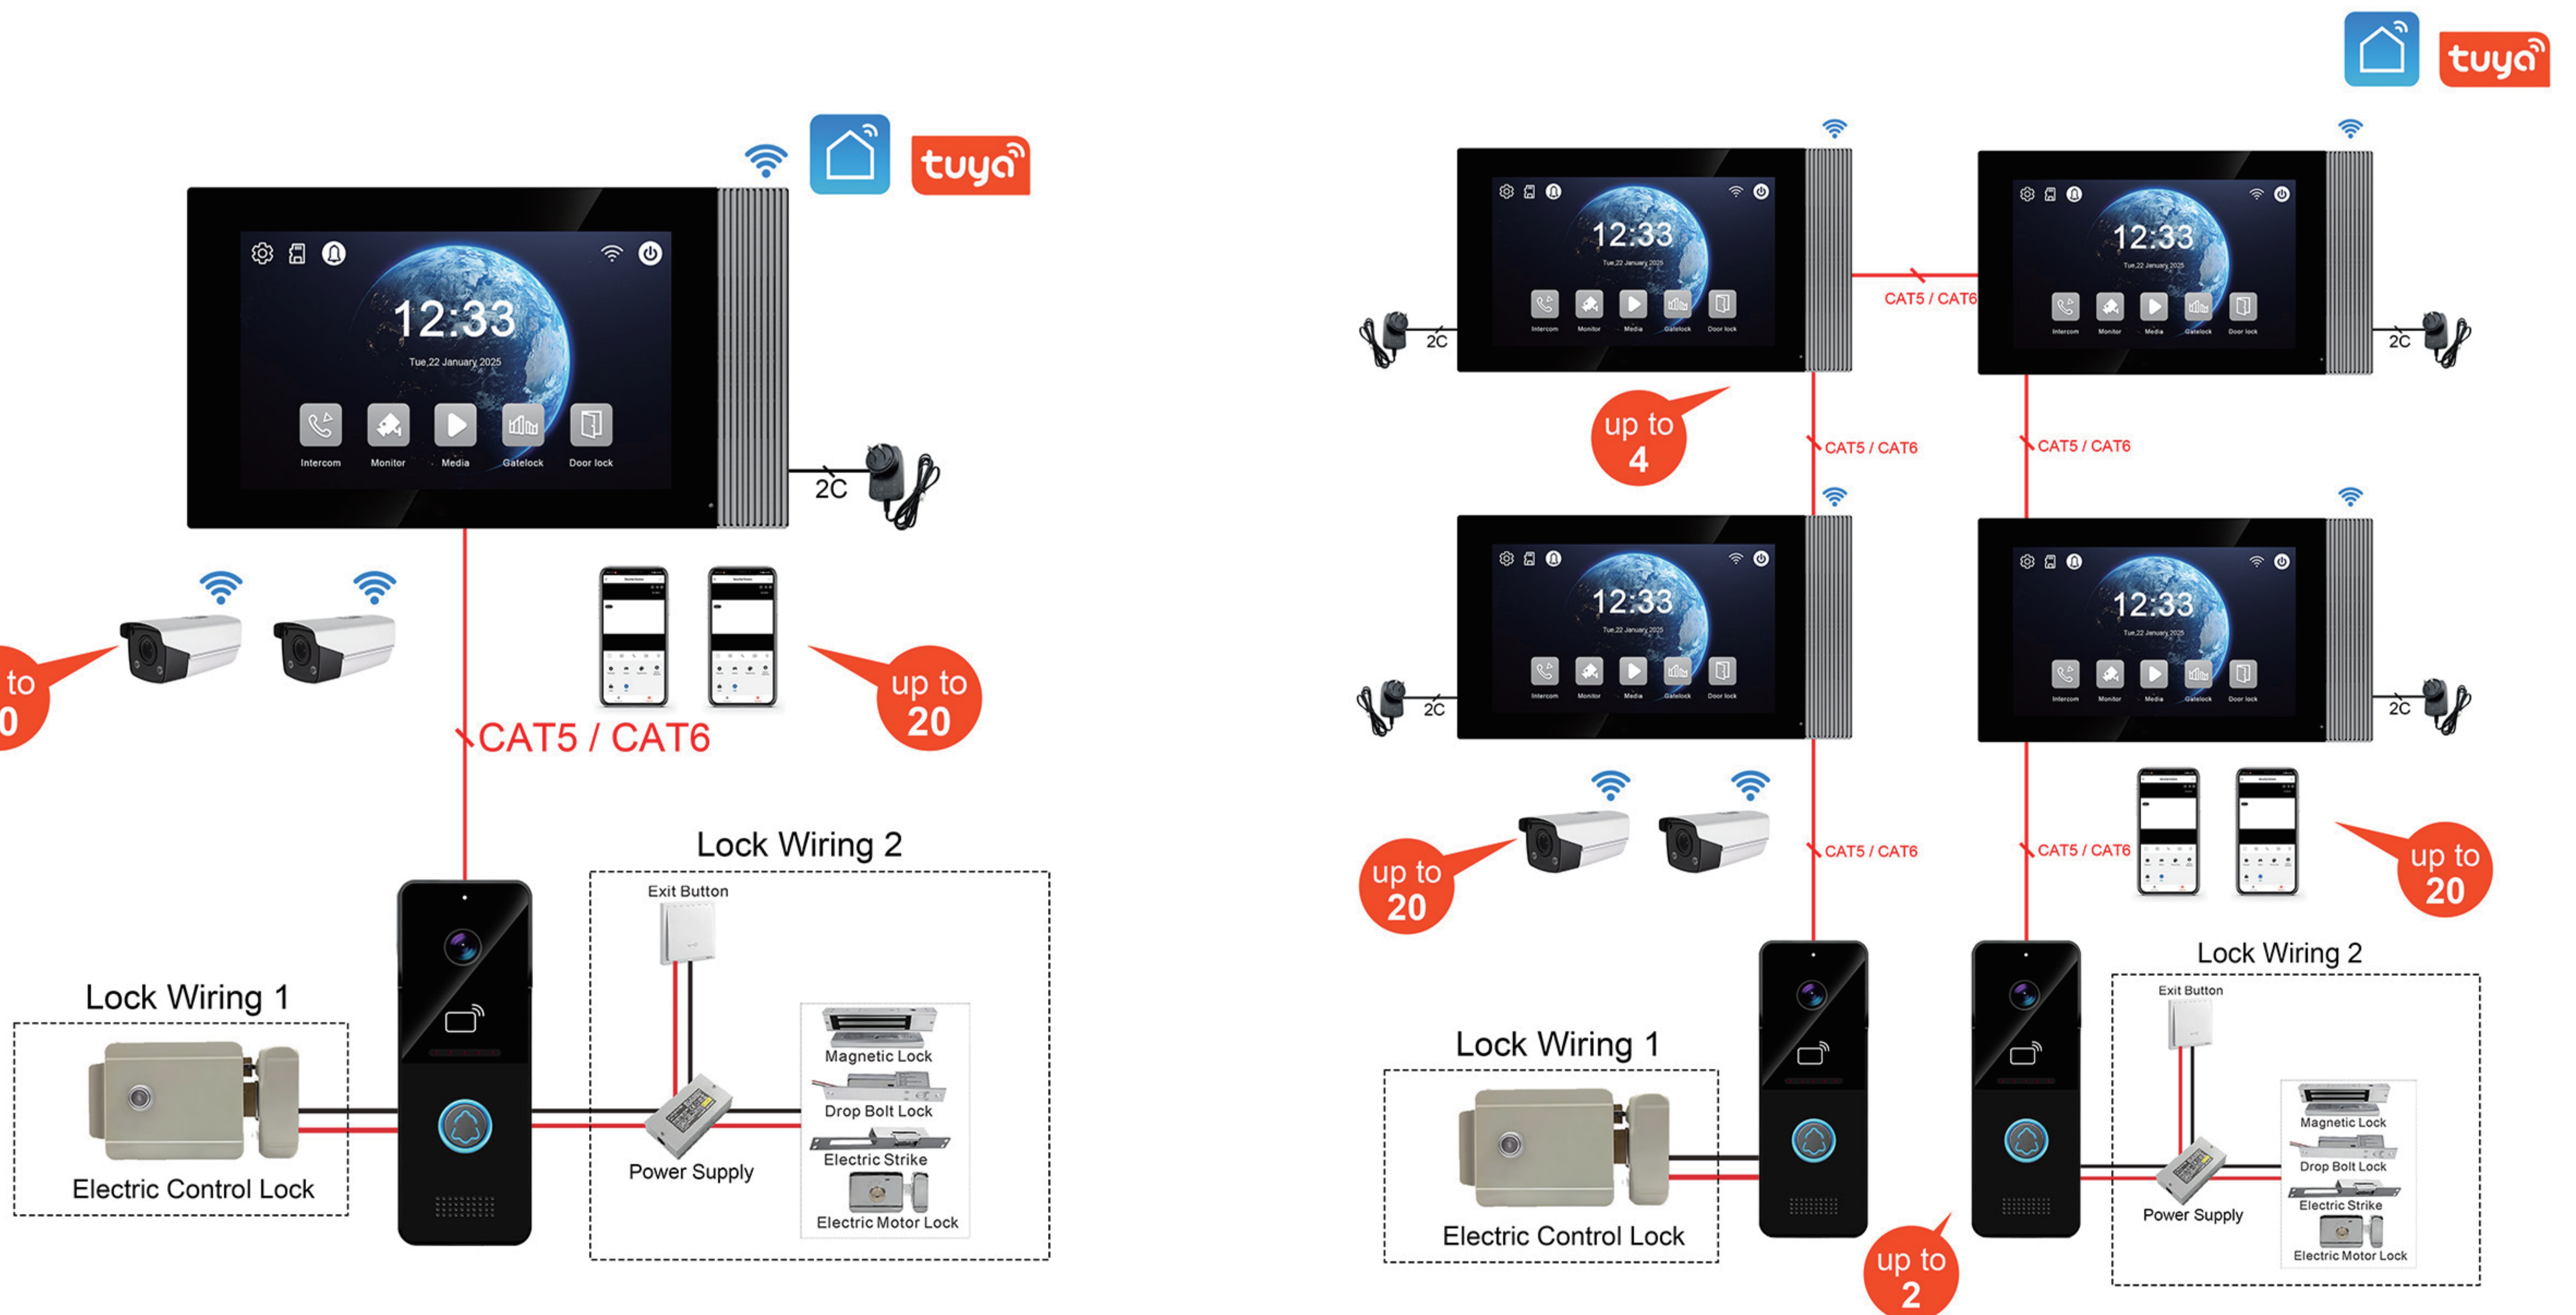

System Diagram: