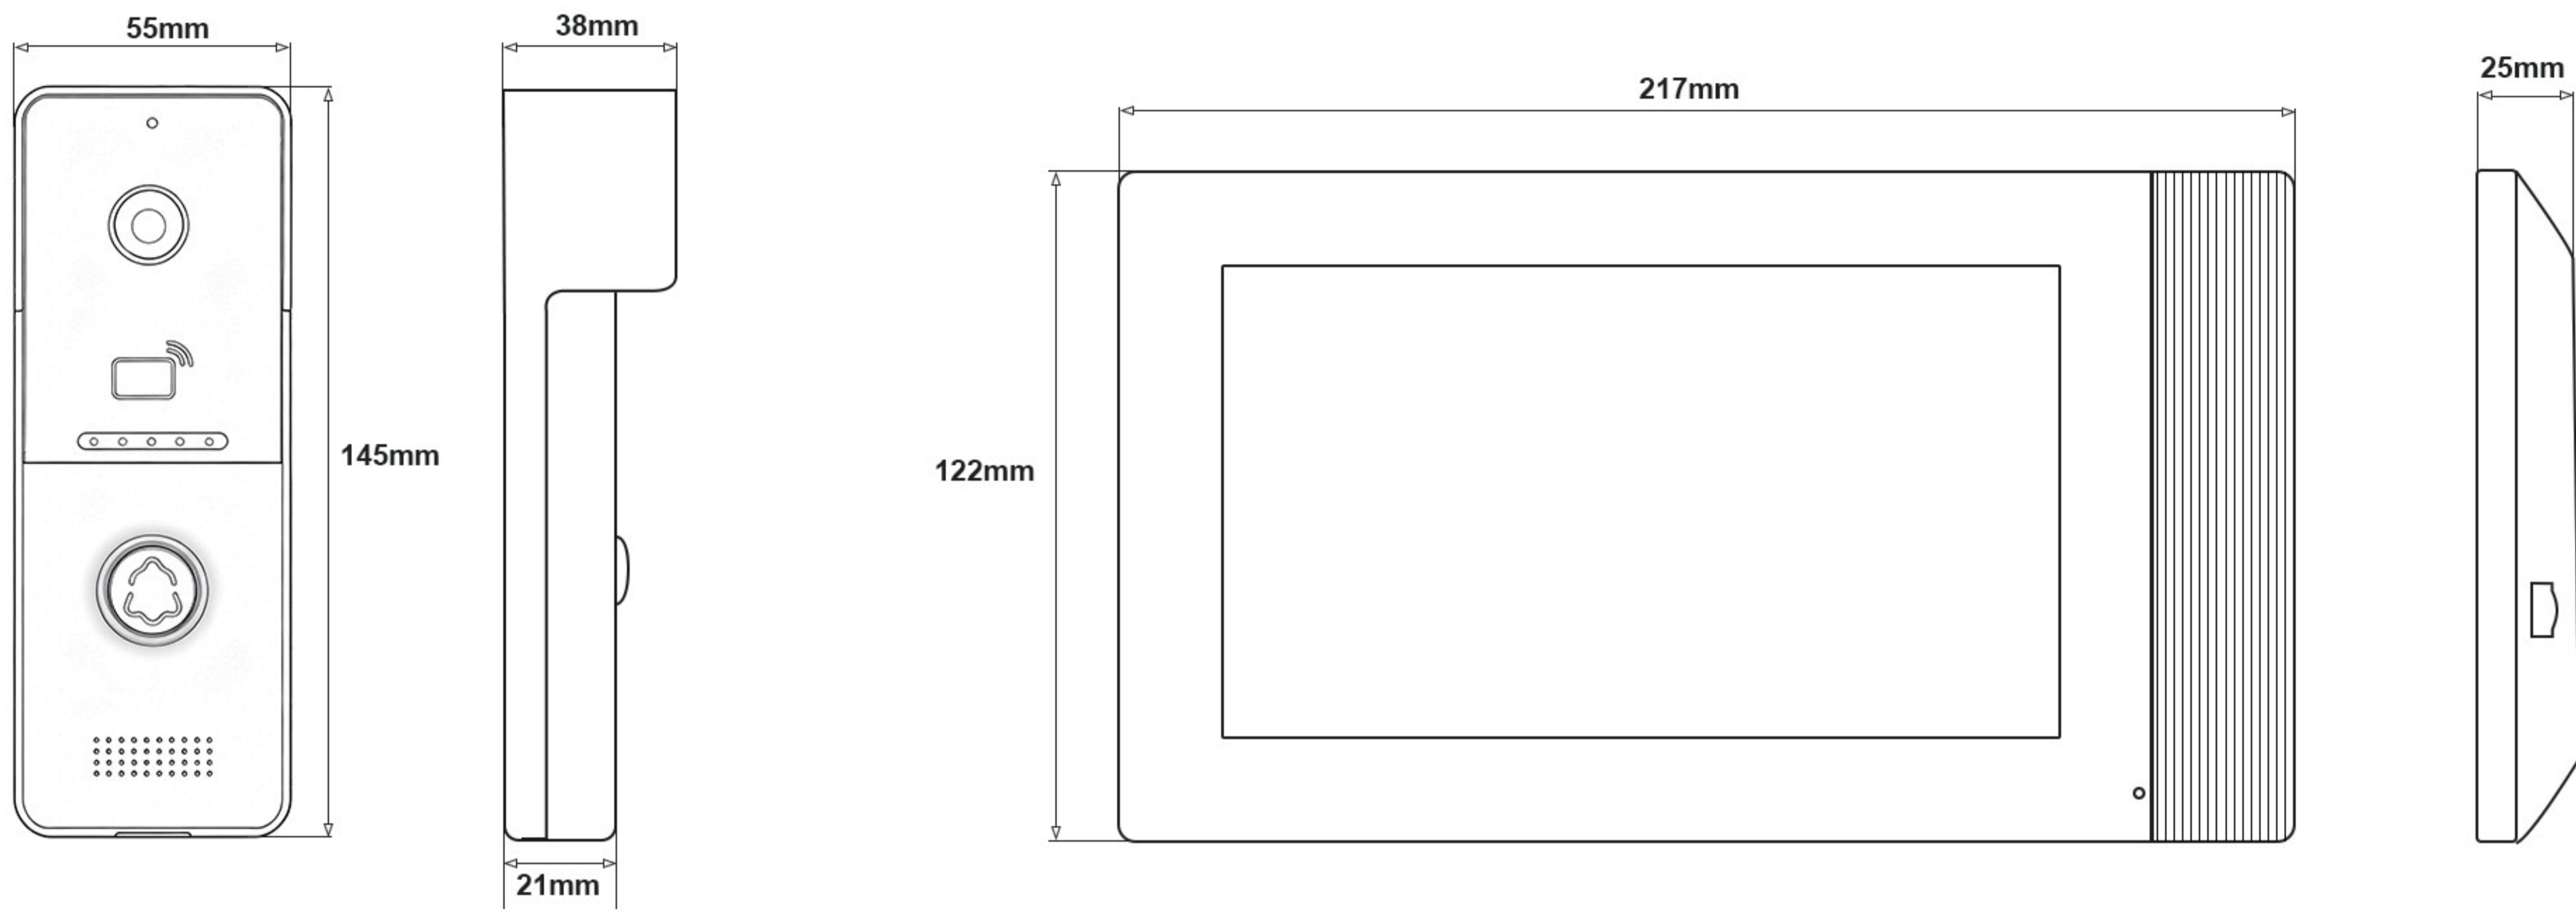

Door station	
Operation system	Linux operation system
Camera	1080P
Night vision	Auto IR
Day/Night	ICR auto switch
Field of view	115°
Audio input	1 microphone, pickup distance \leq 0.5 meters
Audio output	1 speaker
Audio intercom	Two-way audio communication
Communication Mode	IP
Tranmission Signal	TCP/IP
Tranmission Distance	\geq 100 meters
Connection	Network cable, CAT 5 / CAT 6
Unlock Mode	Tuya App, Indoor Monitor, Cards
Card type	13.56MHz IC / NFC
Lock Control	2 ports
Power supply	Power from indoor monitor
Power consumption	< 5 W
Working temperature	-40 °C to 70 °C
Working humidity	10% to 95%
Color	Grey,Black,White
Materials	ABS Plastic or Aluminum alloy
Accessory	Plastic or Metal Rain cover (included); Angel Bracket can be provided
Protection level	IP65 Weatherproof
Dimension	145mm*55mm*21mm
Installation	Surface mounting / Wall-mounted

CE FC RoHS

IP 7 inch Villa Kit (IPS Glass Lense)

Indoor Monitor	
Operation system	Linux operation system
Display screen	7" IPS Glass HD Screen
Display resolution	1024*600
Audio input	1 microphone, pickup distance \leq 0.5 meters
Audio output	1 speaker
Audio intercom	Two-way audio communication
Audio quality	Noise suppression and echo cancellation
Communication Mode	IP
Tranmission Signal	TCP/IP
Distance	\geq 100 meters
Connection	Network cable, CAT 5 / CAT 6
WiFi	2.4G WiFi
Memory card	Max 128GB Micro SD card
Record	Photo / Video record
CCTV Camera	20 IP Cameras via ONVIF protocol
Power supply	DC 18V 1A
Power consumption	\leq 6 W
Working humidity	10% to 90%
Color	Black + Gray Stripes
Materials	ABS plastic + Glass Mirror / Fireproof material when using internal power
Accessory	Bracket (include)
Dimension (L x W x H)	217 mm \times 122 mm \times 25 mm
Installation	Surface mounting / Wall-mounted

CE FC RoHS

IP 7 inch Villa Kit (IPS Glass Lense)

Size:

System Diagram:

CE FC RoHS

What's Included the kit?

Package * 1

Call panel * 1