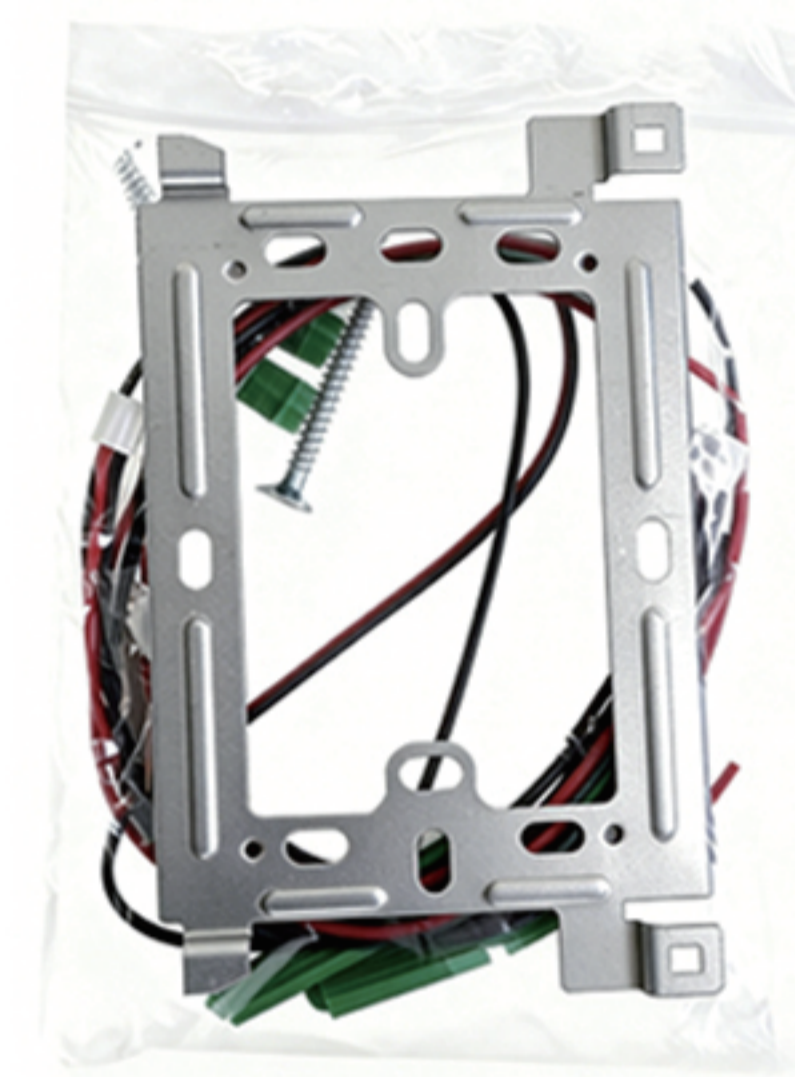

Mounting Bracket * 1