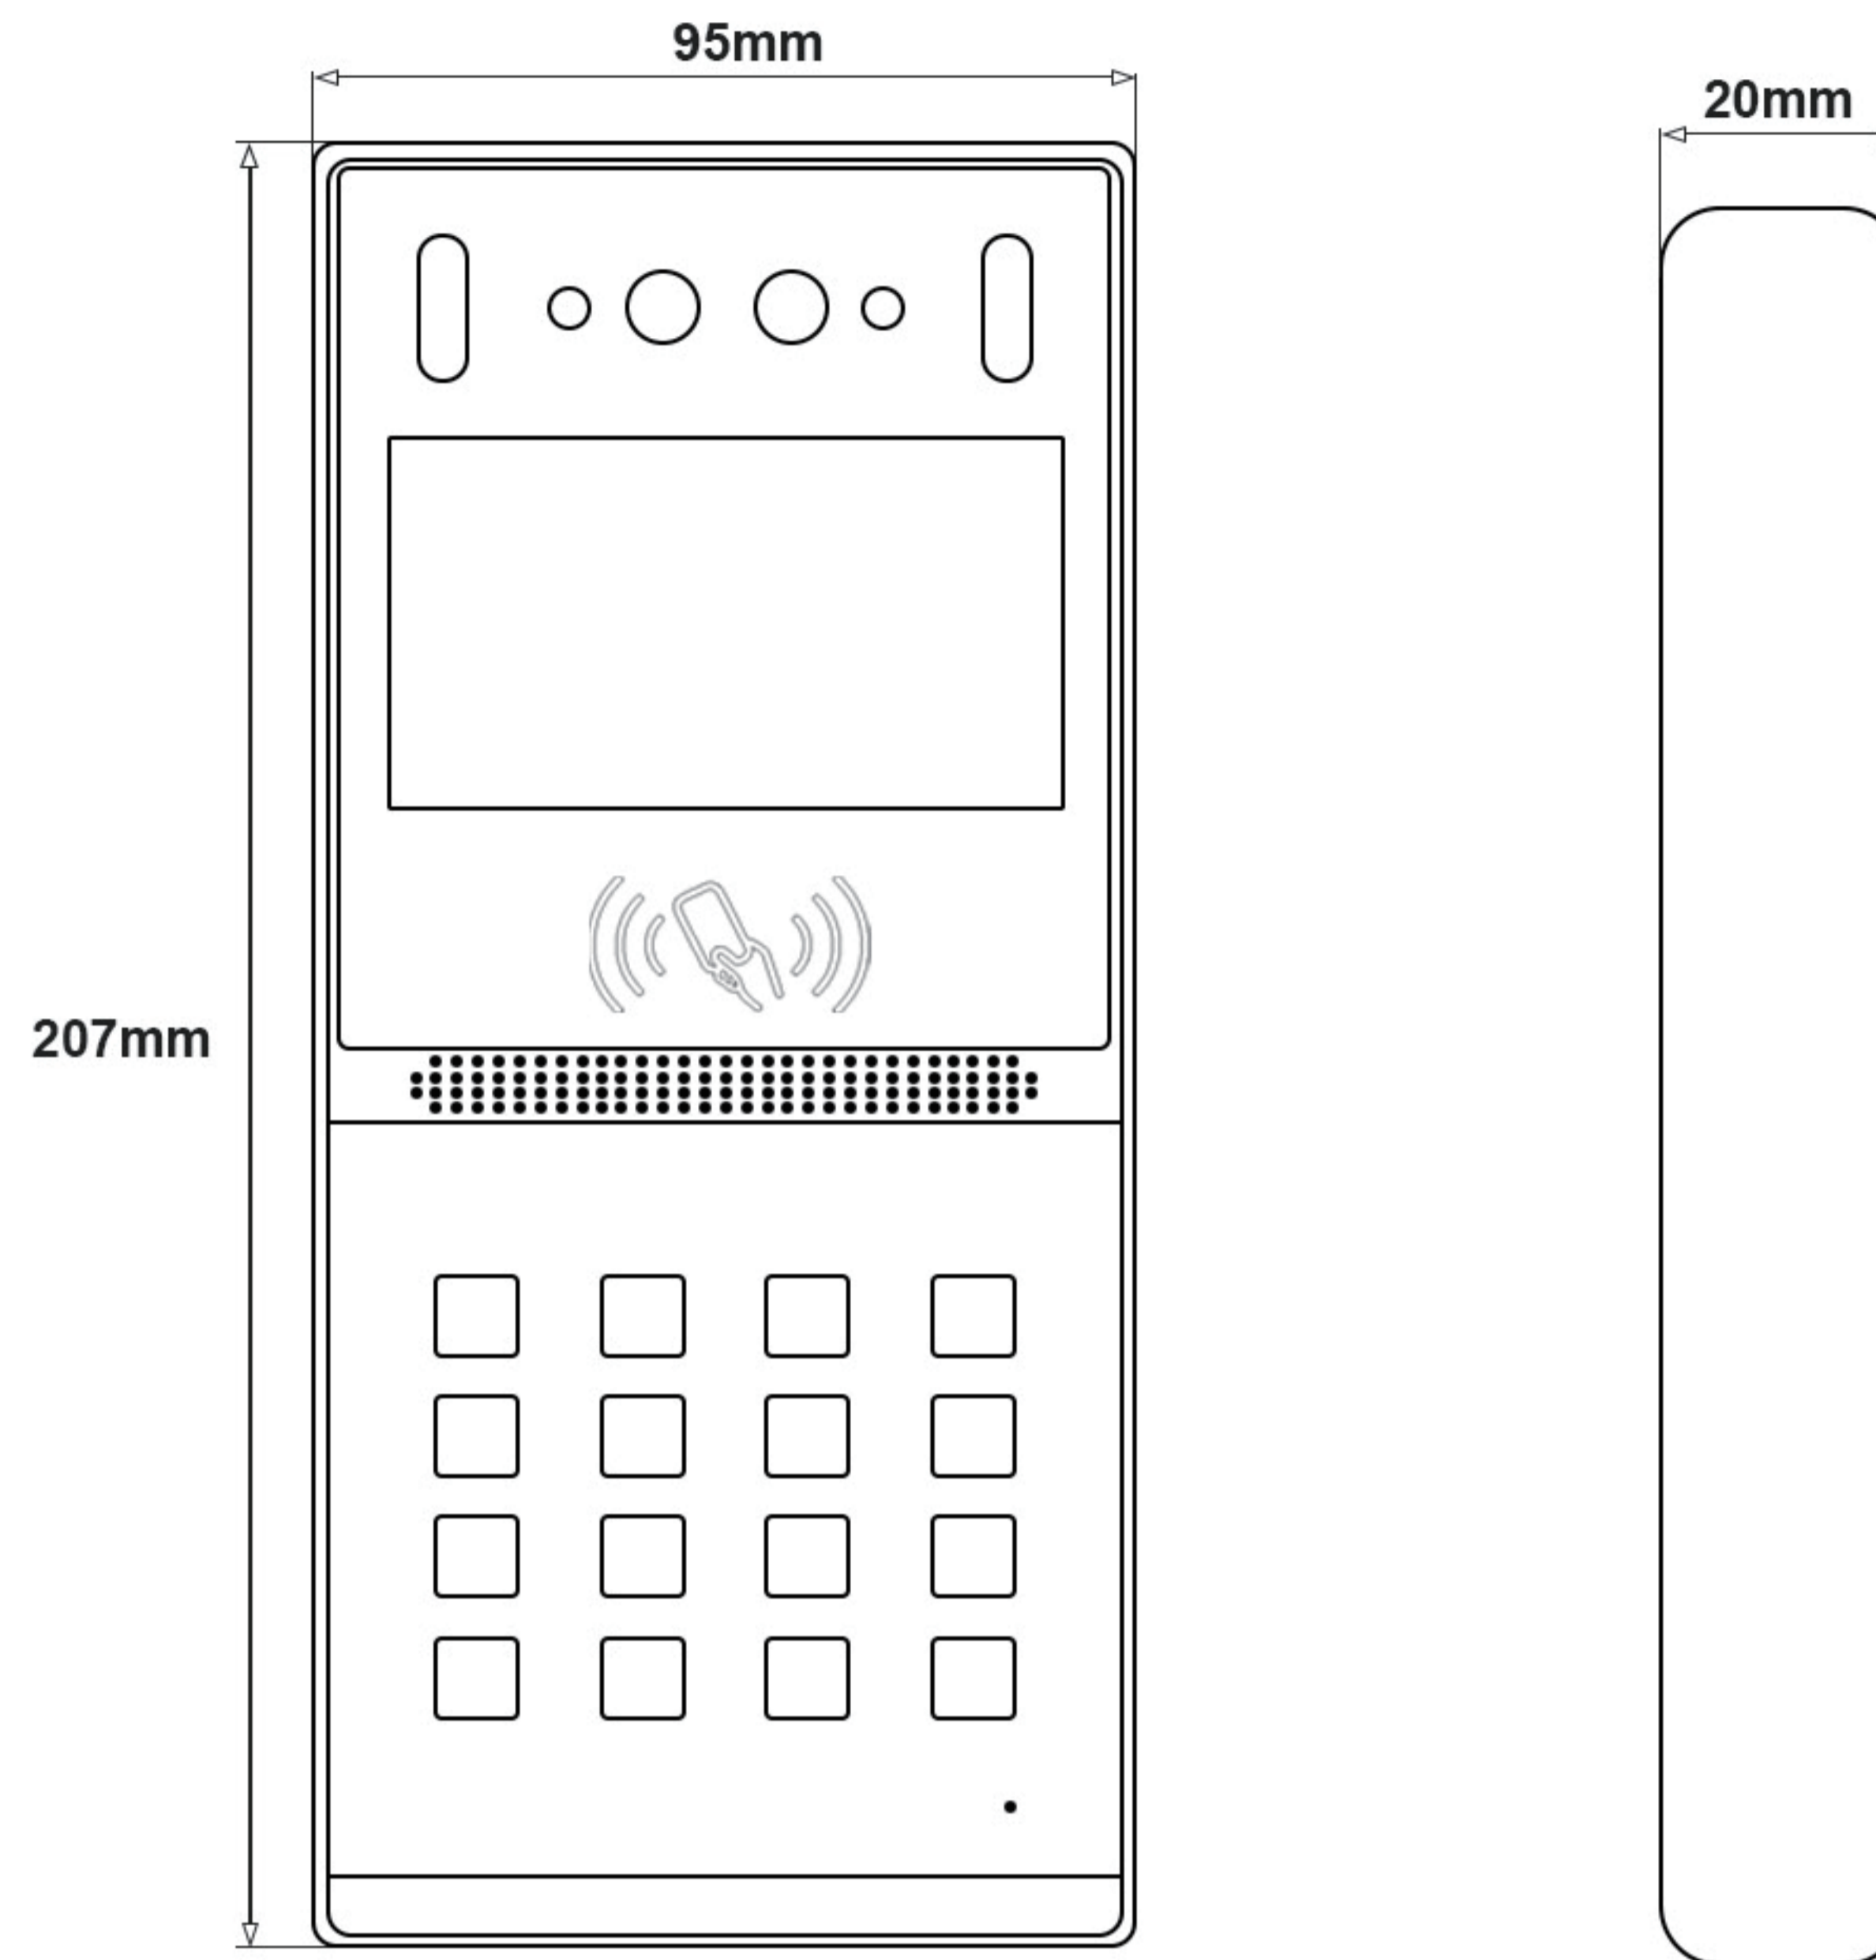

Model: D43-IP

IP 4.3 inch Apartment Outdoor Station (IPS Glass Lense)

Key Features:

Simplified Wiring: CAT 5 / CAT 6 network cable connection, supporting long-distance communication.

Remote Access: Remote video talk and remote unlock via Tuya and Smart-life app.

Unlock Security: Facial recognition, IC cards and password for unlocking

Security Monitoring: Door station with infrared night vision with liveness detection

IP 4.3 inch Apartment Outdoor Station (IPS Glass Lense)

Specification

Door station	
Operation system	Linux operation system
Camera	2 Camera: 1 1080P Video Camera and 1 Face ID Camera
Display screen	4.3 “ IPS HD Touch Screen
Display resolution	480 * 854
Night vision	Auto IR
Day/Night	ICR auto switch
Indicator	1 White LED: turn green when unlock successfully; red when failed.
Field of view	130°
Audio input	1 microphone, pickup distance \leq 0.5 meters
Audio output	1 speaker
Audio intercom	Two-way audio communication
Communication Mode	IP
Audio quality	Noise suppression and echo cancellation
Tranmission Signal	TCP/IP
Tranmission Distance	\geq 100 meters
Connection	Network cable, CAT 5 / CAT 6
Wired Network	1 Rj45 Ethernet port
Lock Control	1 port
Unlock Mode	Face ID, Cards, Tuya App, Indoor Monitor
Card Type	13.56MHz IC card / NFC
Face ID	40000
Live Detection	Yes
Language	English, Russian, Arabic, French, Spanish, Turkish, Persian
Power supply	DC 15V 1.2A / Power from PoE
Power consumption	< 5 W
Working temperature	-40 °C to 70 °C
Working humidity	10% to 95%
Color	Iron grey
Materials	Aluminum Alloy + IPS Glass lense
Accessory	Metal Rain cover (included)
Protection level	IP65 Weatherproof
Dimension	207mm * 95mm * 20mm
Installation	Surface mounting / Wall-mounted

CE FC RoHS

IP 4.3 inch Apartment Outdoor Station (IPS Glass Lense)

Size:

System Diagram:

CE FC RoHS

What's Included in the package?

Door Station Package * 1

Outdoor Station * 1 + Rain cover * 1