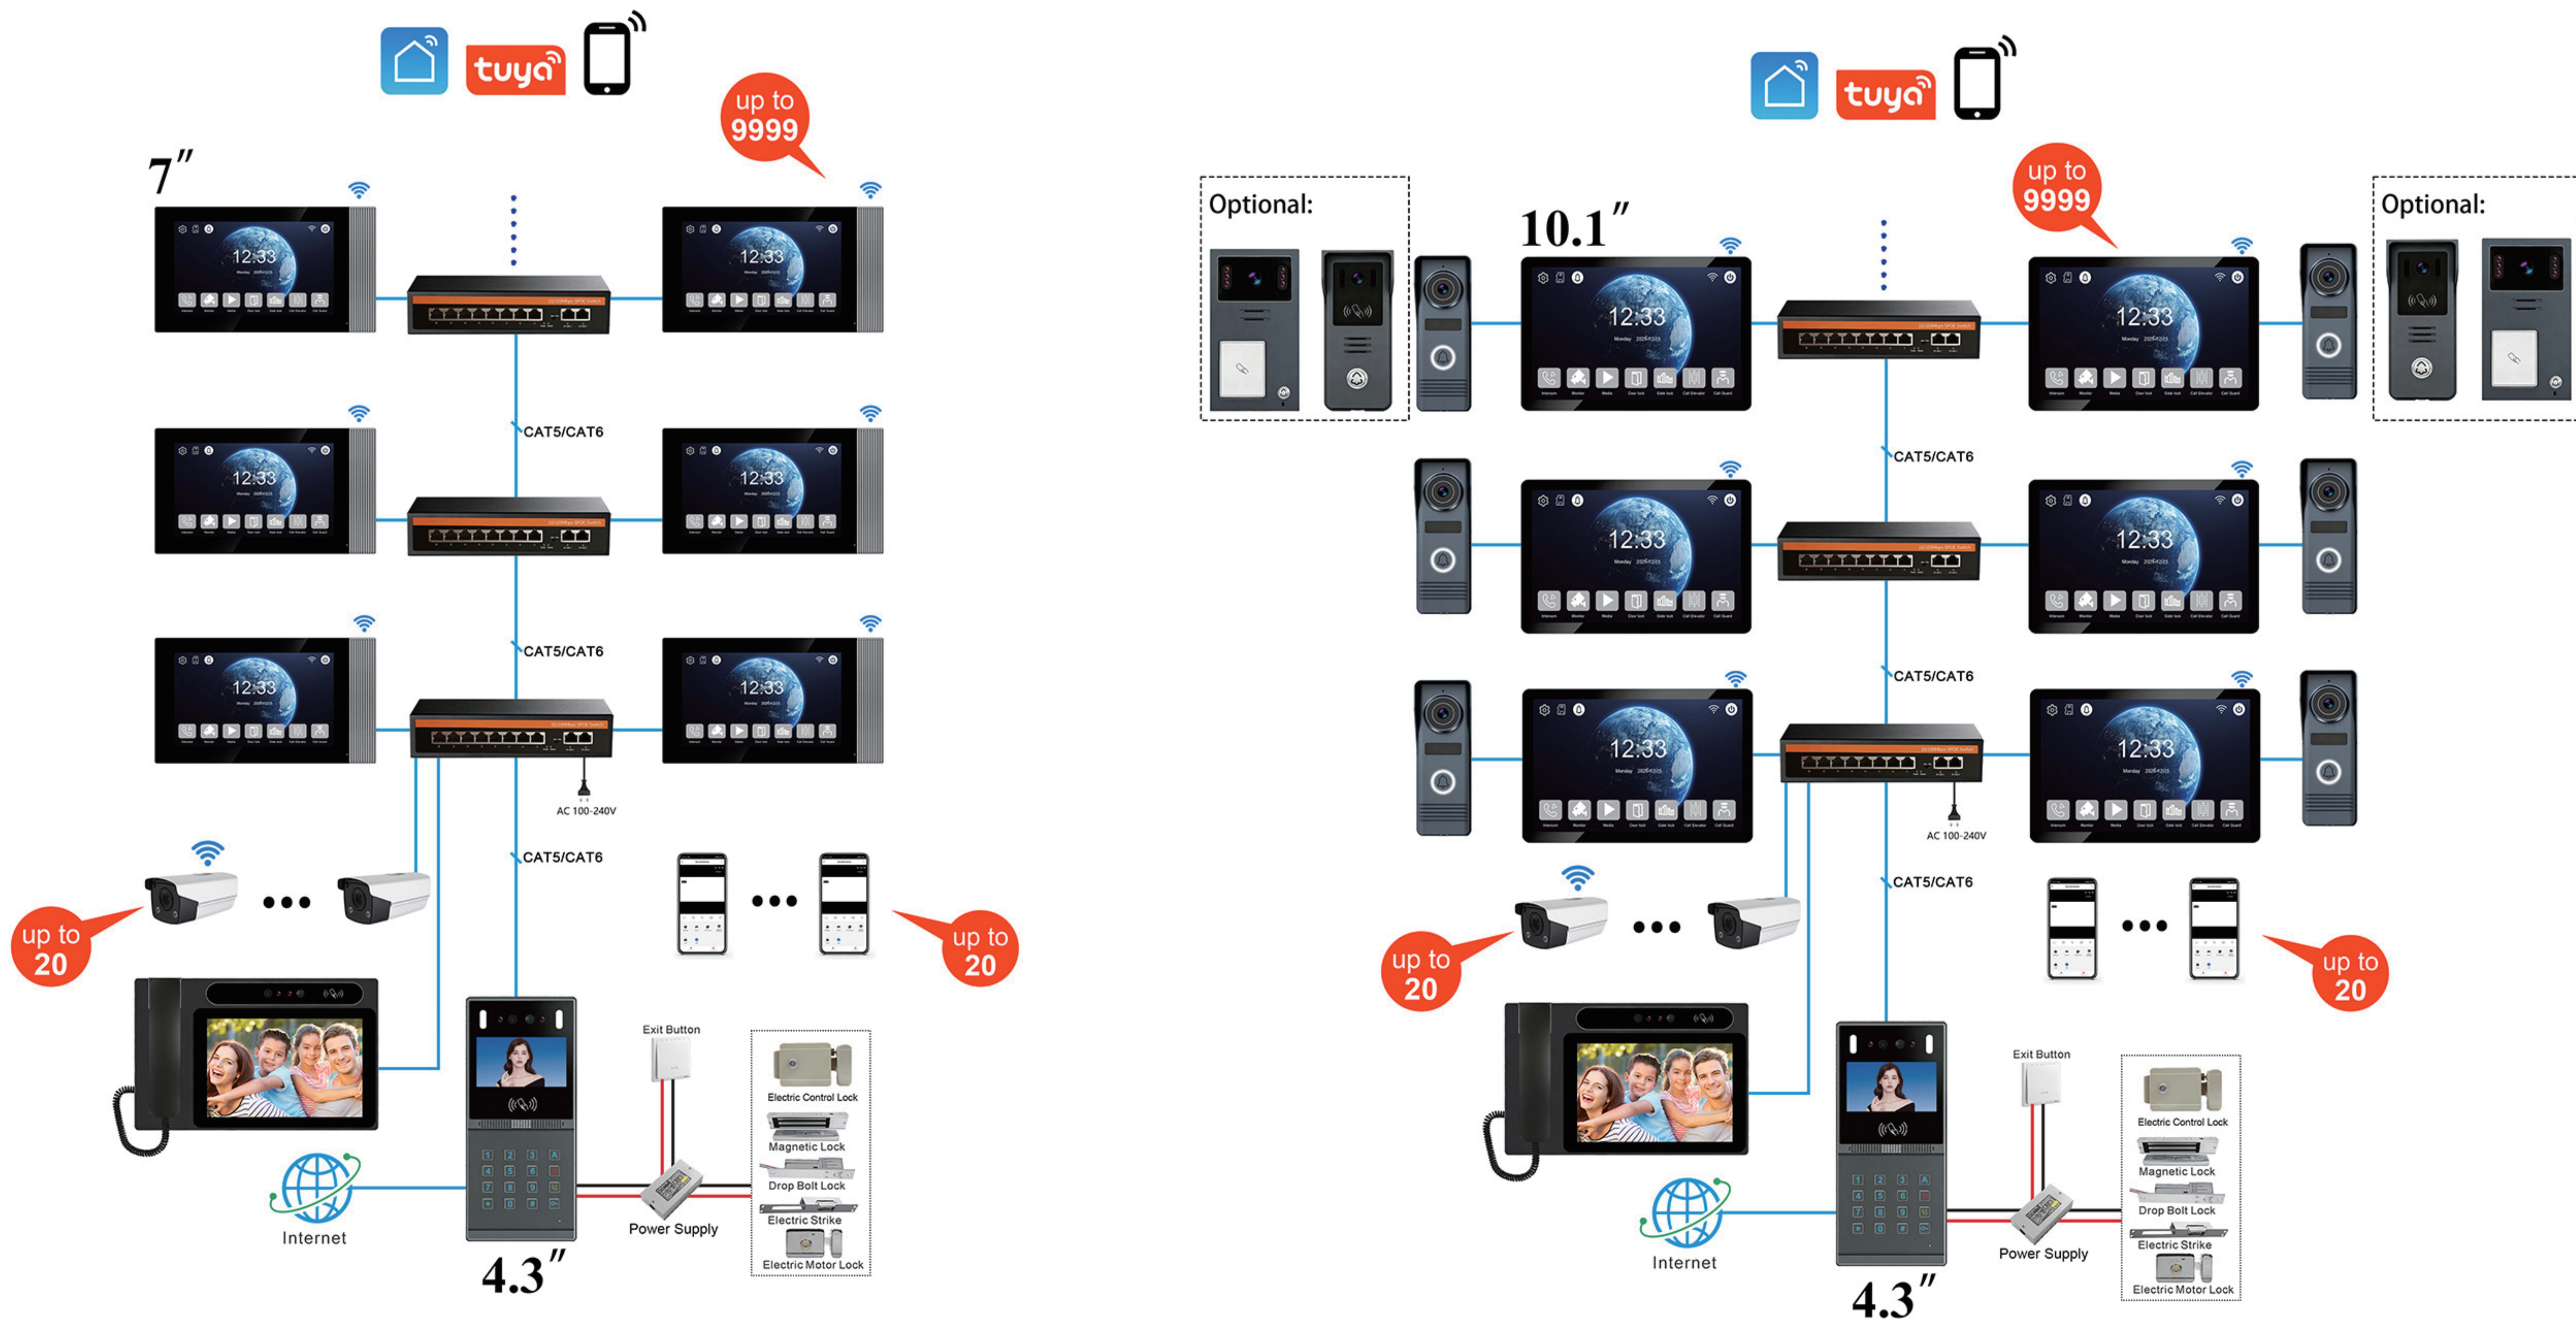

Model: D43-IP

IP 4.3 inch Apartment Outdoor Station (IPS Glass Lense)

Key Features:

Simplified Wiring: CAT 5 / CAT 6 network cable connection, supporting long-distance communication.

Remote Access: Remote video talk and remote unlock via Tuya and Smart-life app.

Unlock Security: Facial recognition, IC cards and password for unlocking

Security Monitoring: Door station with infrared night vision with liveness detection

IP 4.3 inch Apartment Outdoor Station (IPS Glass Lense)

Specification

Door station	
Operation system	Linux operation system
Camera	2 Camera: 1 1080P Video Camera and 1 Face ID Camera
Display screen	4.3 “ IPS HD Touch Screen
Display resolution	480 * 854
Night vision	Auto IR
Day/Night	ICR auto switch
Indicator	1 White LED: turn green when unlock successfully; red when failed.
Field of view	130°
Audio input	1 microphone, pickup distance \leq 0.5 meters
Audio output	1 speaker
Audio intercom	Two-way audio communication
Communication Mode	IP
Audio quality	Noise suppression and echo cancellation
Tranmission Signal	TCP/IP
Tranmission Distance	\geq 100 meters
Connection	Network cable, CAT 5 / CAT 6
Wired Network	1 Rj45 Ethernet port
Lock Control	1 port
Unlock Mode	Face ID, Cards, Tuya App, Indoor Monitor
Card Type	13.56MHz IC card / NFC
Face ID	40000
Live Detection	Yes
Language	English, Russian, Arabic, French, Spanish, Turkish, Persian
Power supply	DC 15V 1.2A / Power from PoE
Power consumption	< 5 W
Working temperature	-40 °C to 70 °C
Working humidity	10% to 95%
Color	Iron grey
Materials	Aluminum Alloy + IPS Glass lense
Accessory	Metal Rain cover (included)
Protection level	IP65 Weatherproof
Dimension	207mm * 95mm * 20mm
Installation	Surface mounting / Wall-mounted

CE FC RoHS

IP 4.3 inch Apartment Outdoor Station (IPS Glass Lense)

Size:

System Diagram:

CE FC RoHS

What's Included in the package?

Door Station Package * 1

Outdoor Station * 1 + Rain cover * 1